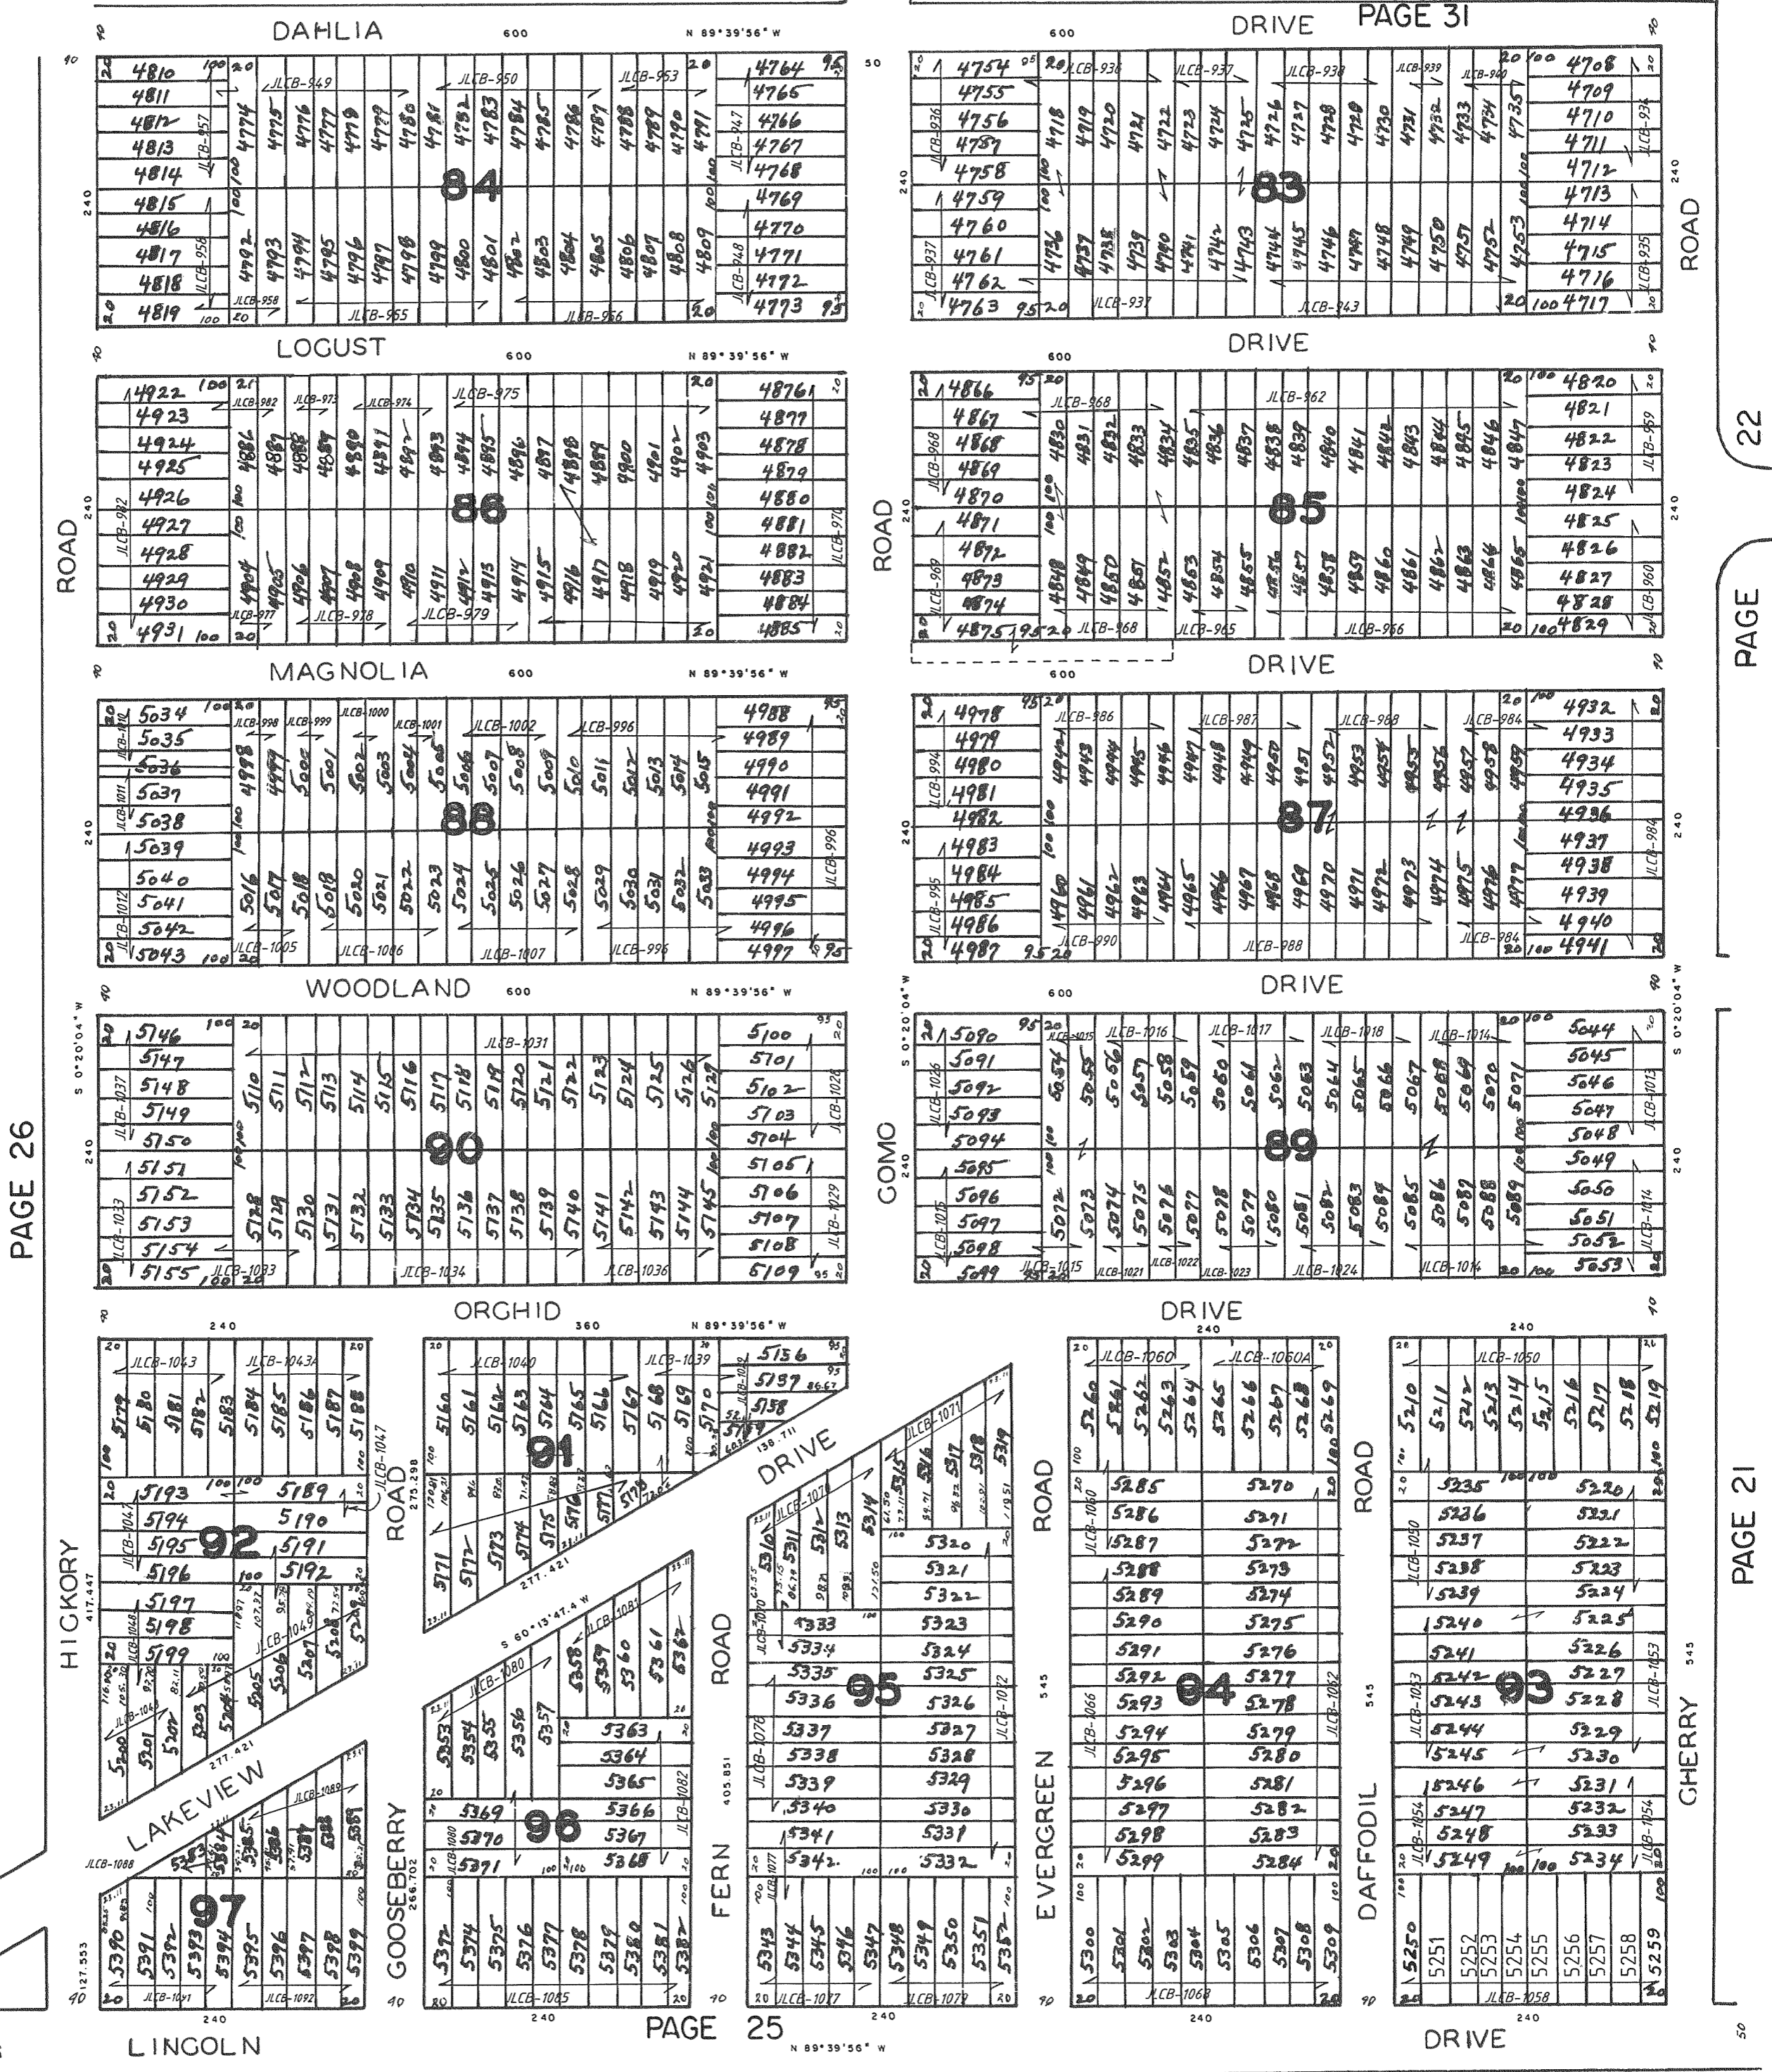

L.COMO BEACH SUB. FIRST MAP

SCALE: 1" = 100'

SECTIONS 21 & 28 T2N, R17E.

PAGE 26

DRIVE PAGE 31

LOGUST

DRIVE

MAGNOLIA

DRIVE

WOODLAND

DRIVE

ORCHID

DRIVE

HICKORY

LAKEVIEW

GOOSEBERRY

FERN

EVERGREEN

DAFFODIL

CHERRY

LINCOLN

DRIVE

PAGE 25

PAGE 21