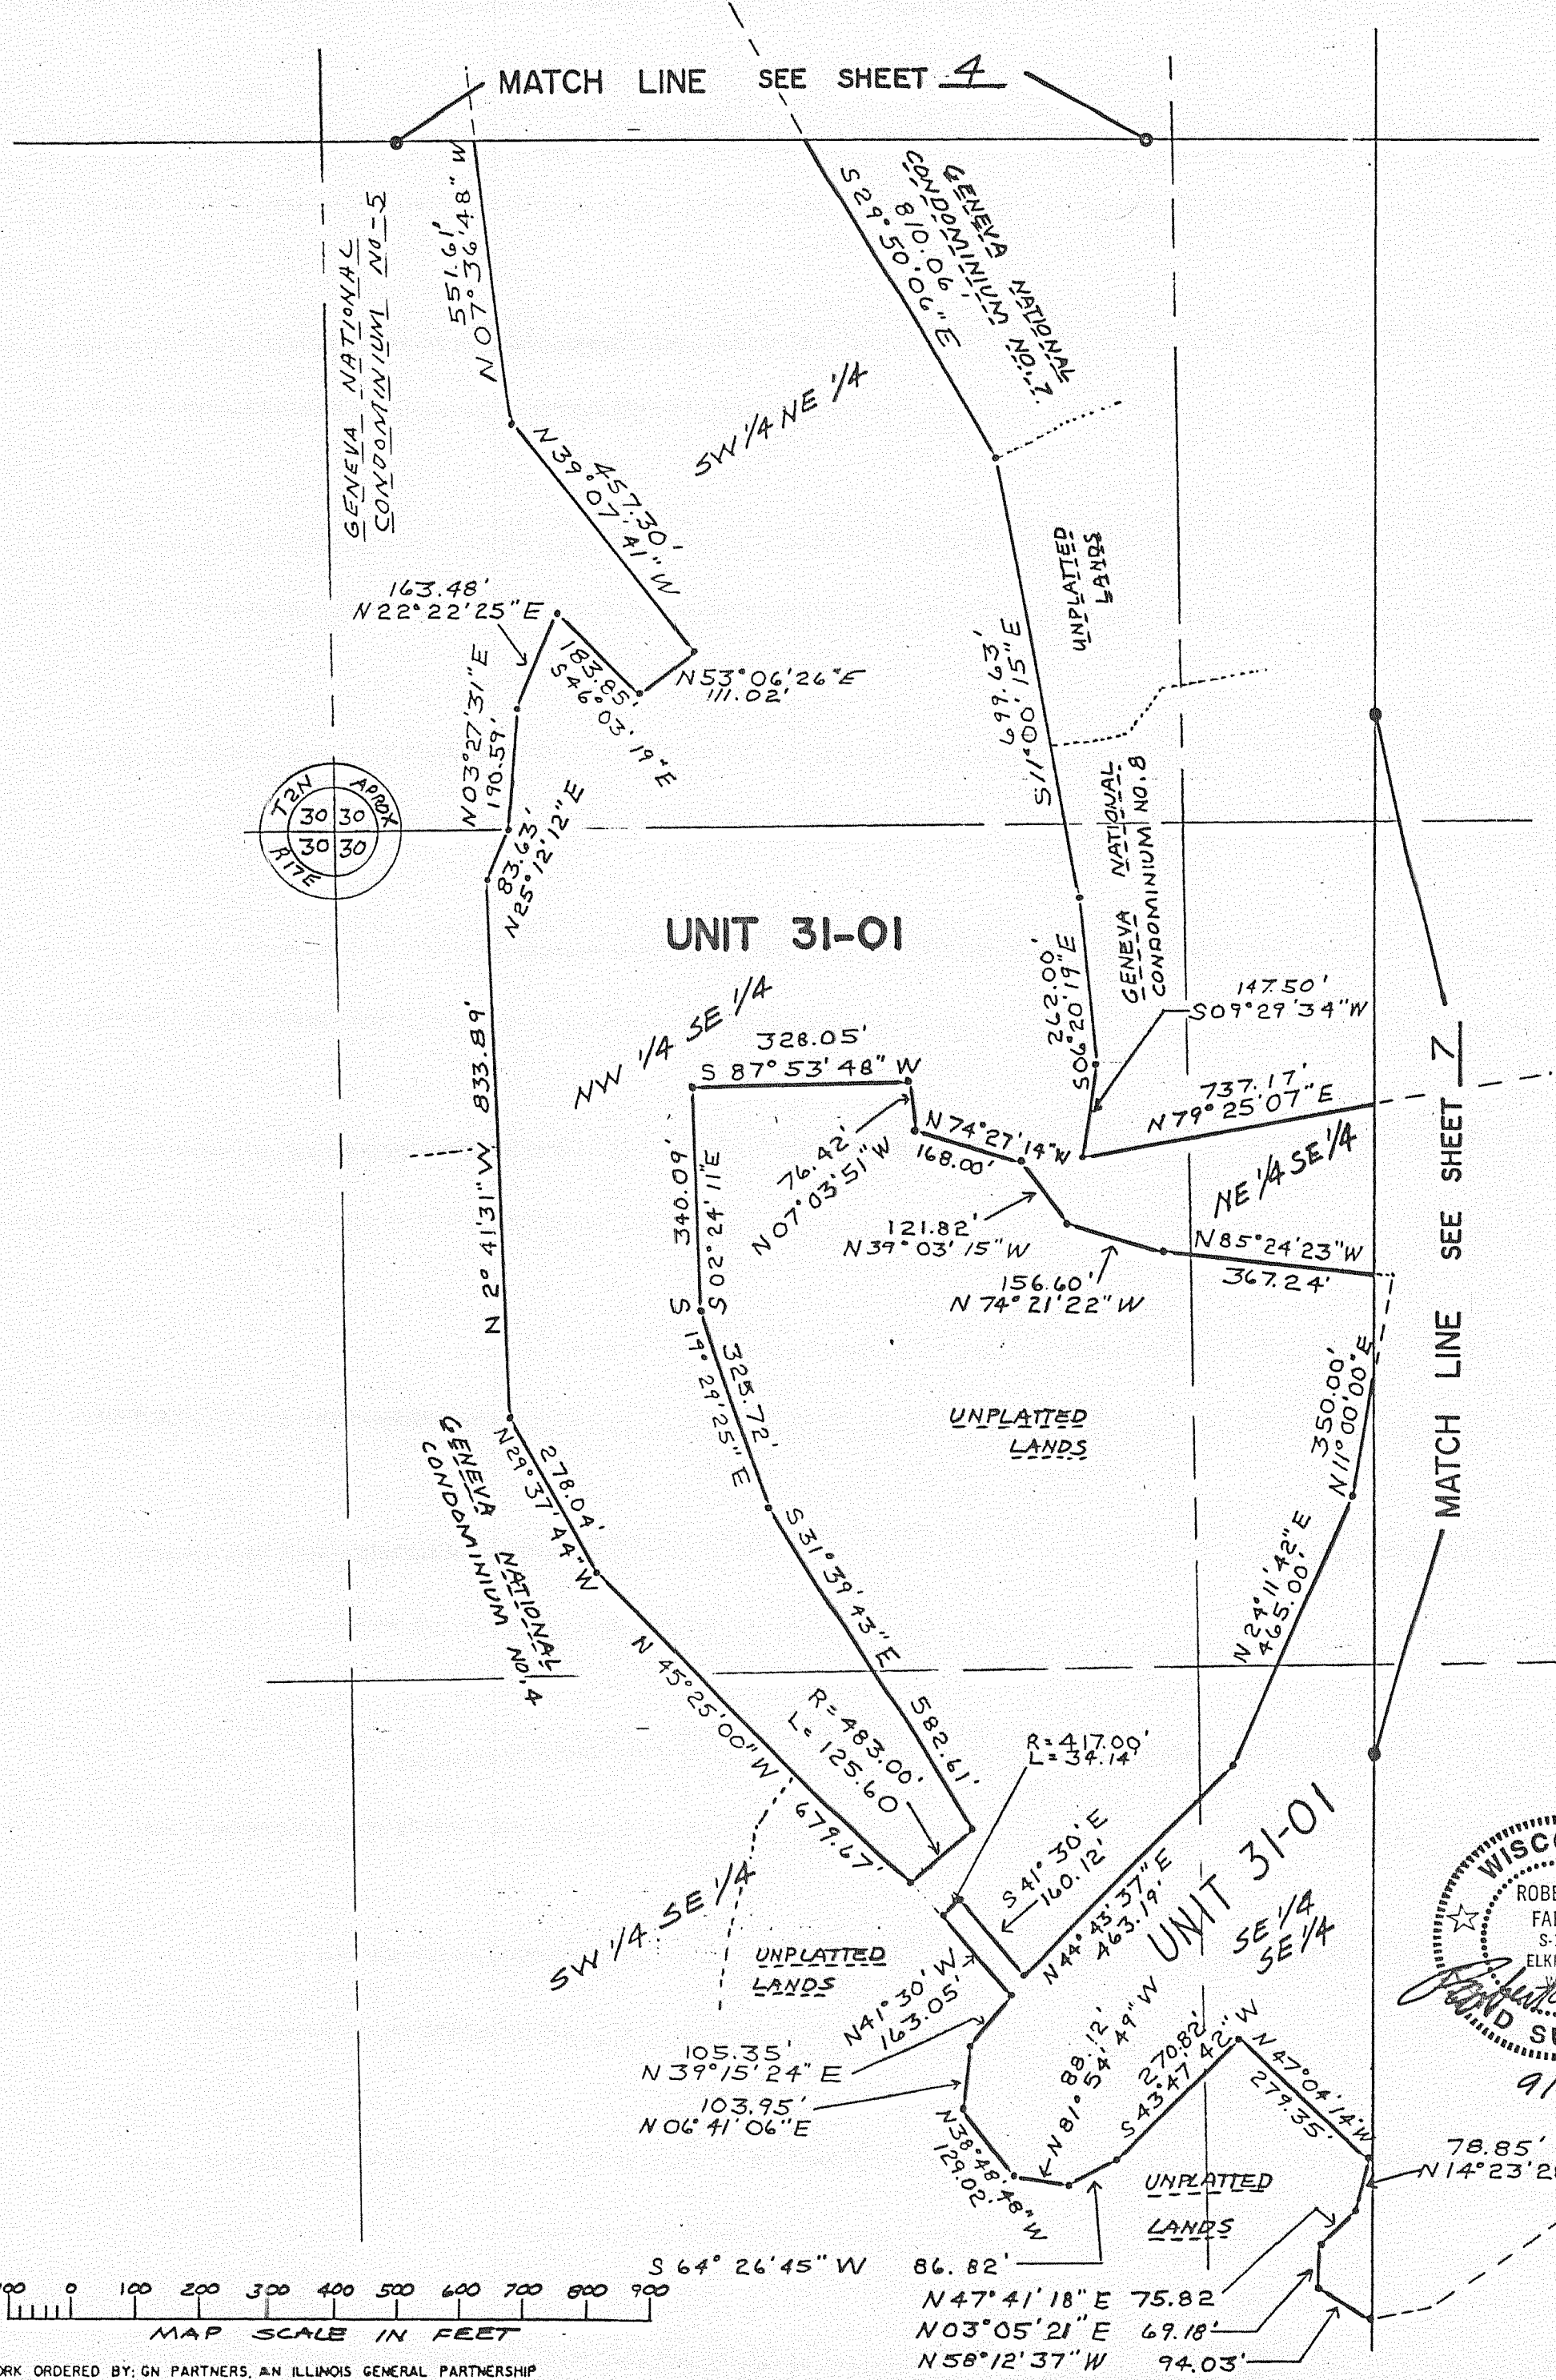

GENEVA NATIONAL CONDOMINIUM NO. 31 G.N. 31B

WALWORTH COUNTY, WISCONSIN

WORK ORDERED BY: GN PARTNERS, AN ILLINOIS GENERAL PARTNERSHIP

S 64° 26' 45" W 86.82'
N 47° 41' 18" E 75.82'
N 03° 05' 21" E 69.18'
N 58° 12' 37" W 94.03'