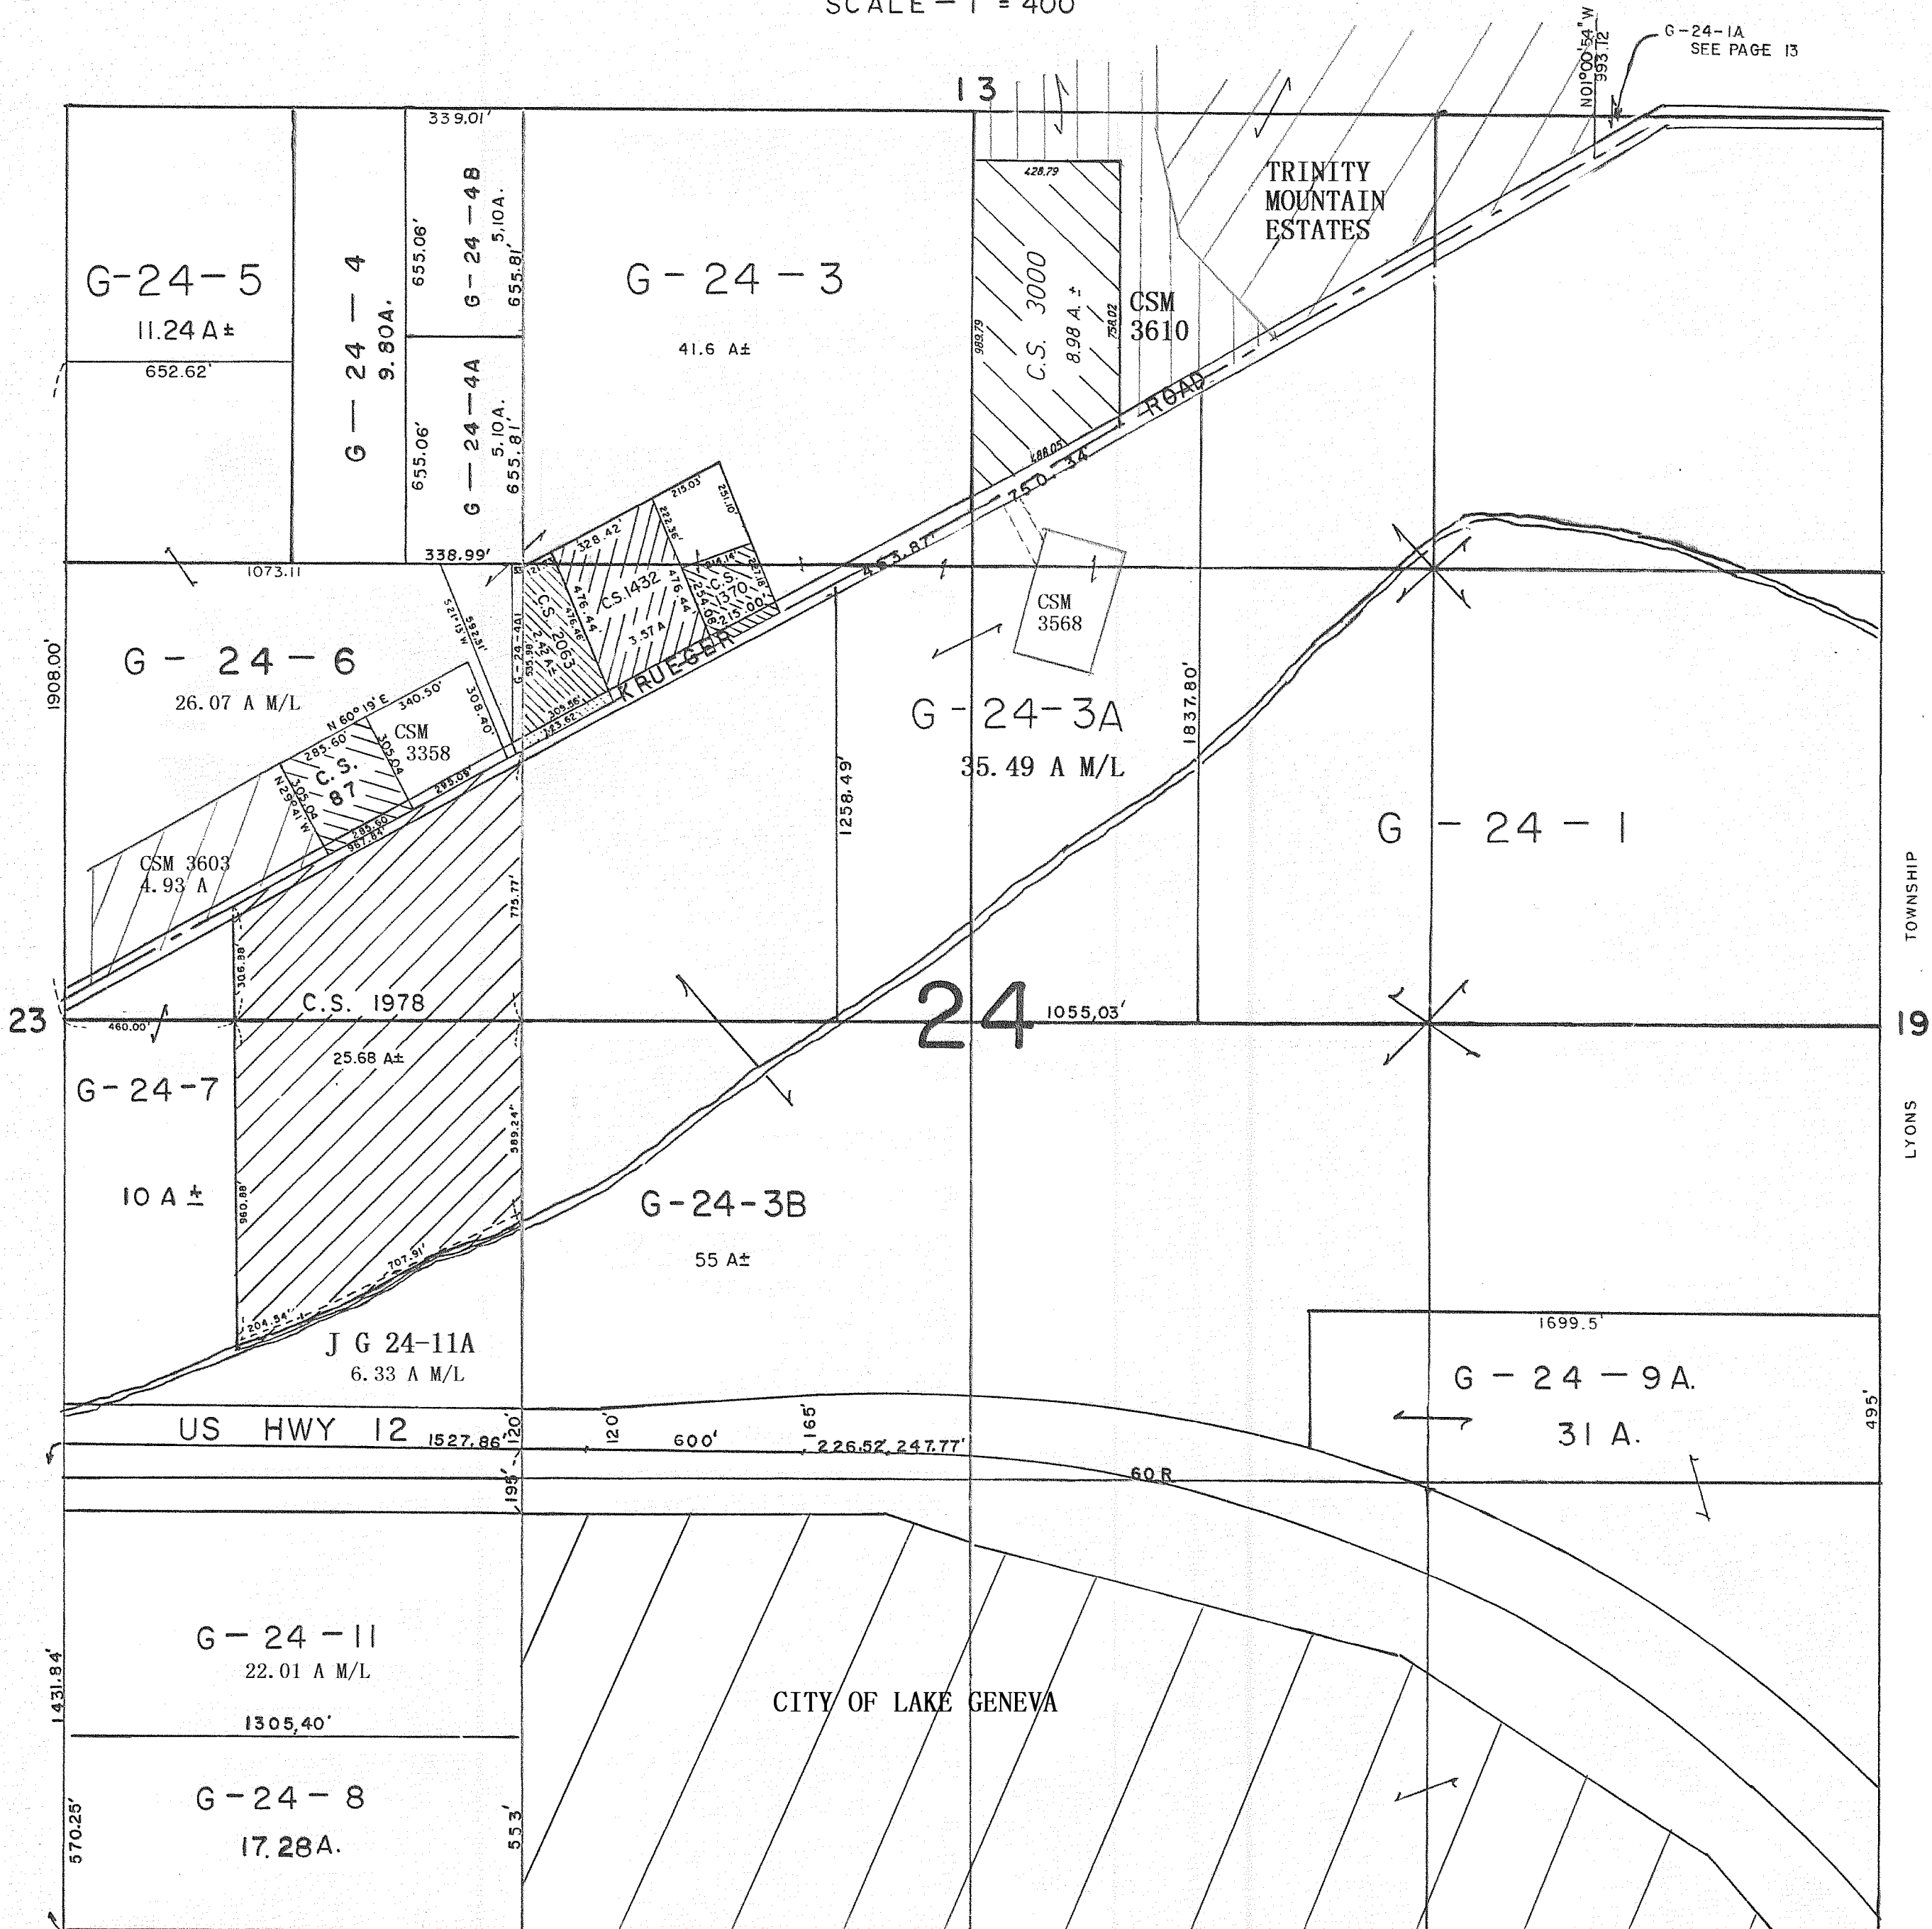

SEC. 24 - T2N R17E - GENEVA

SCALE - 1" = 400'

G-24-1A
SEE PAGE 13

24

TOWNSHIP
2 NORTH
RANGE
17 EAST

CITY OF LAKE GENEVA

TRINITY
MOUNTAIN
ESTATES

US HWY 12