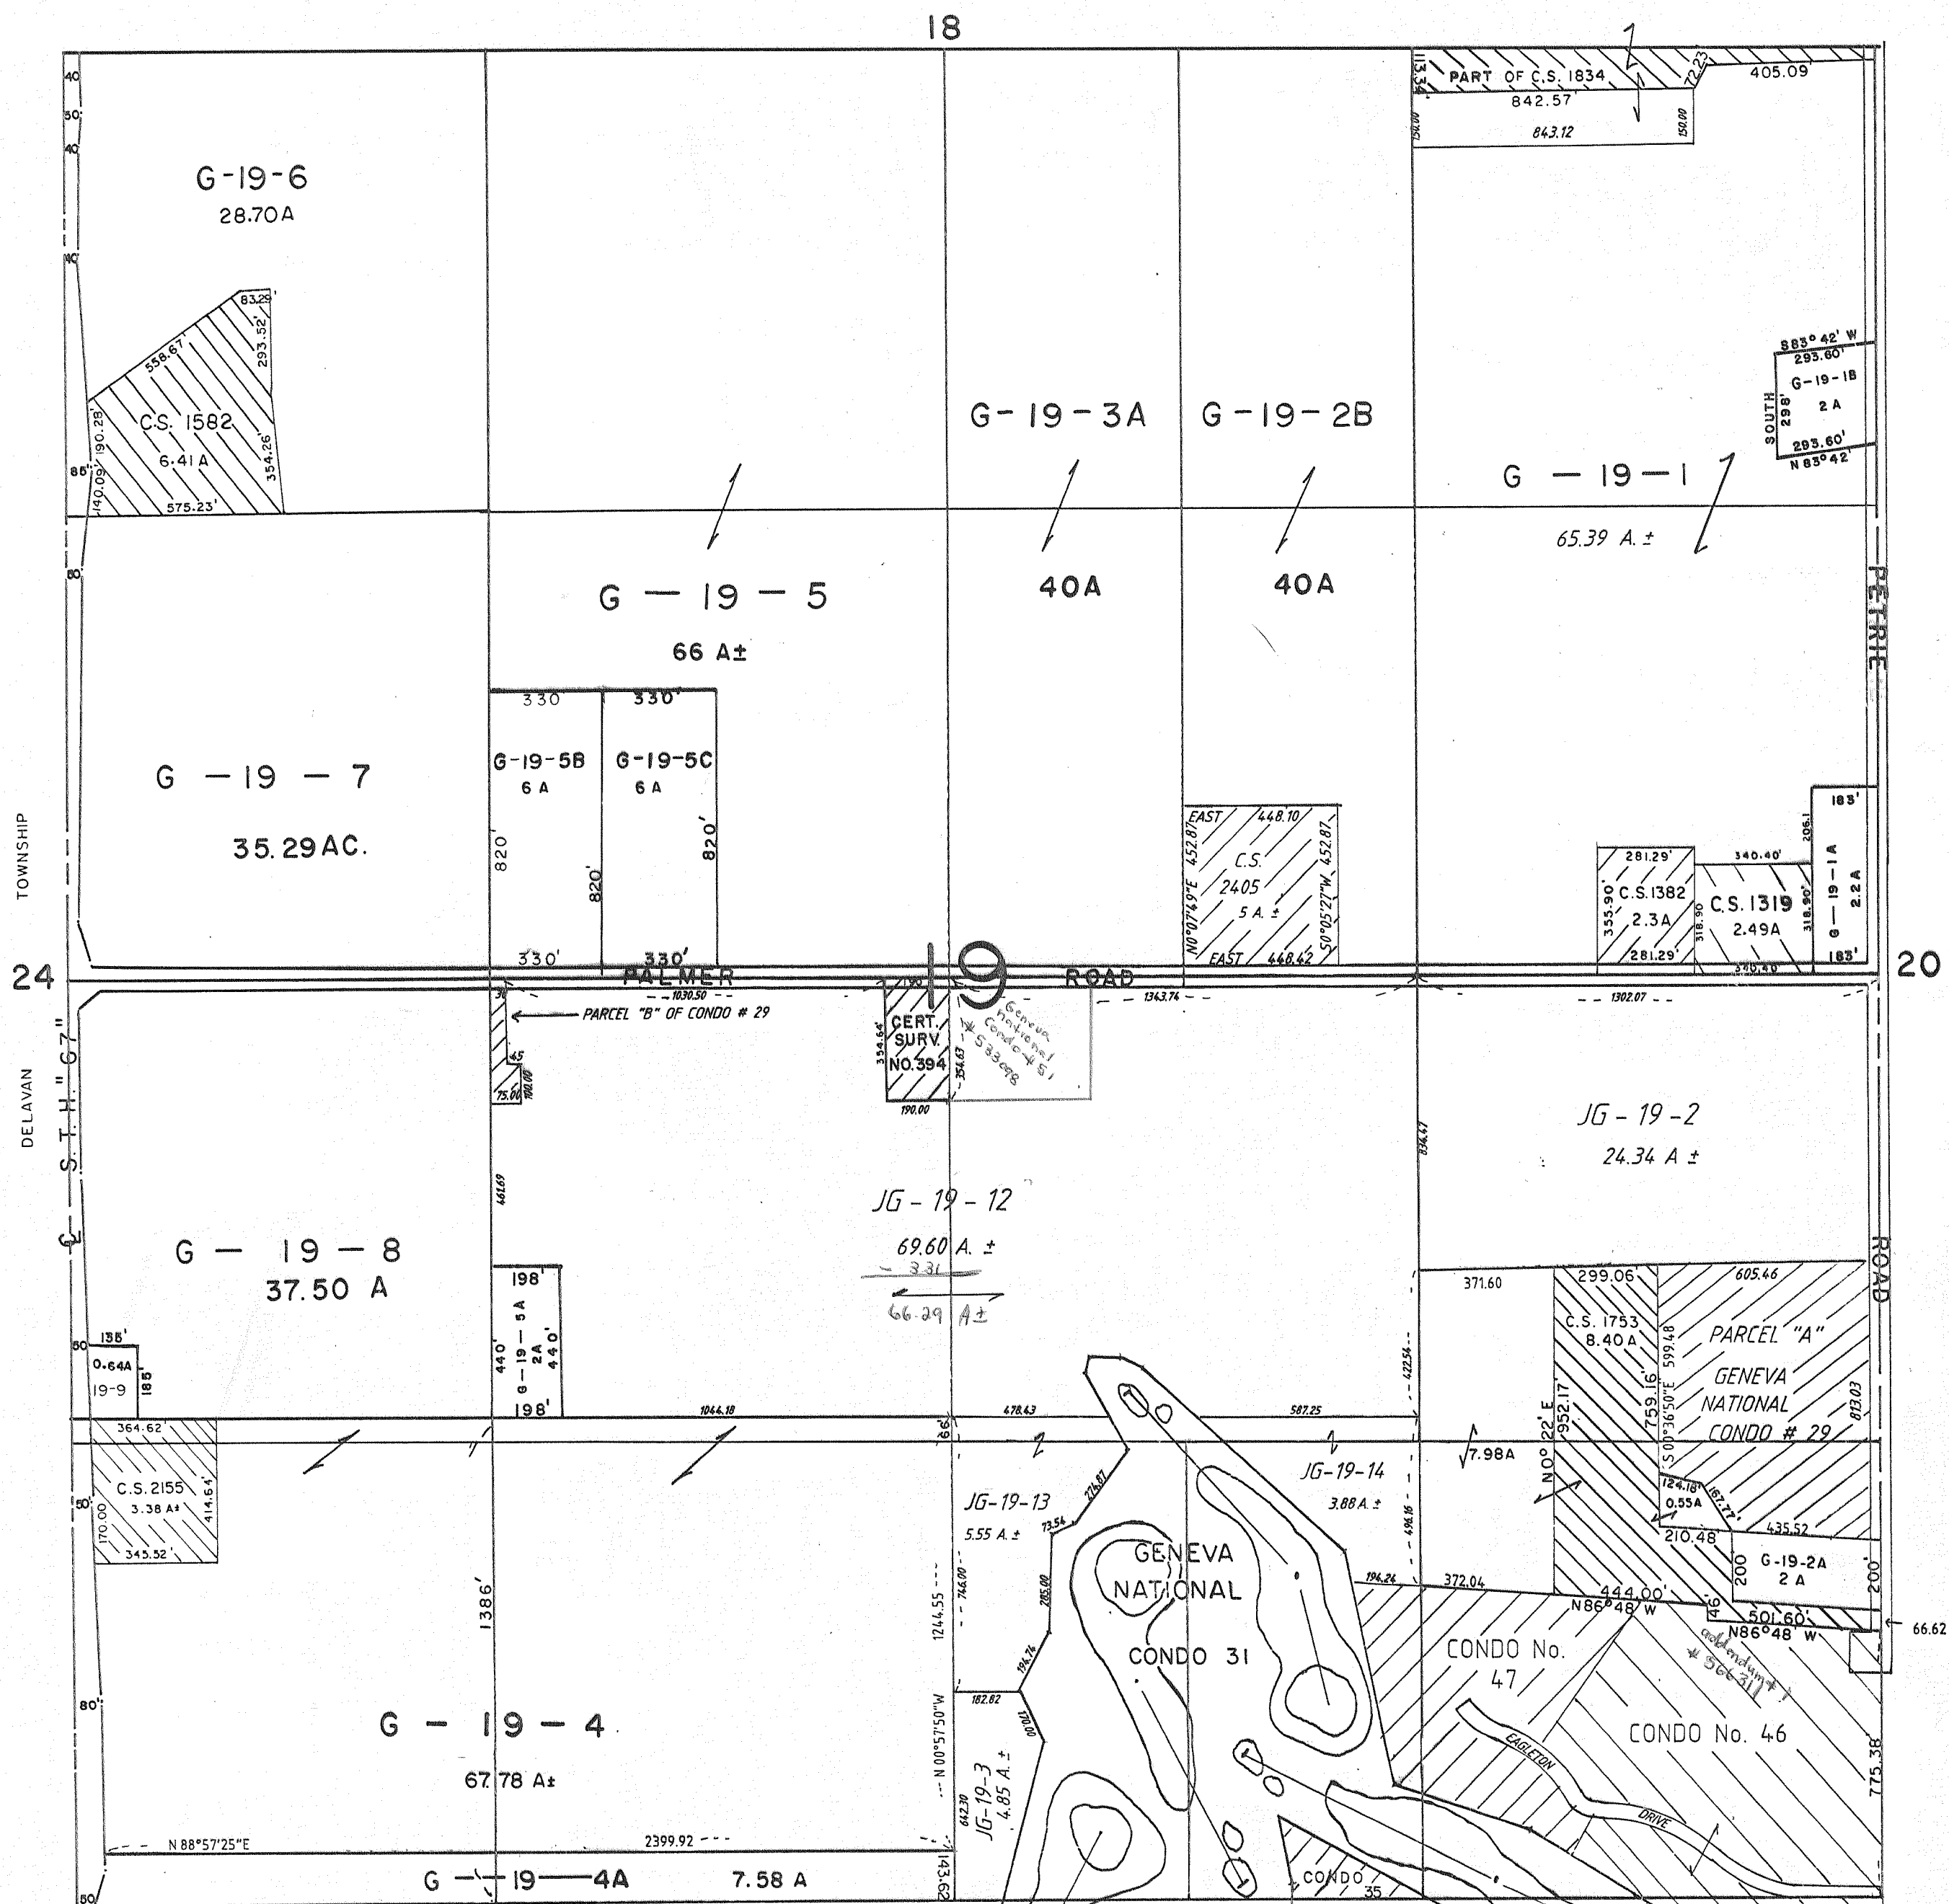

SEC. 19 - T2N R17E - GENEVA

SCALE - 1" = 400'

revisions : 05/02/91 08/19/93 11/21/96
 06/11/92 02/11/94 01/29/97
 08/12/92 02/14/96
 08/12/93