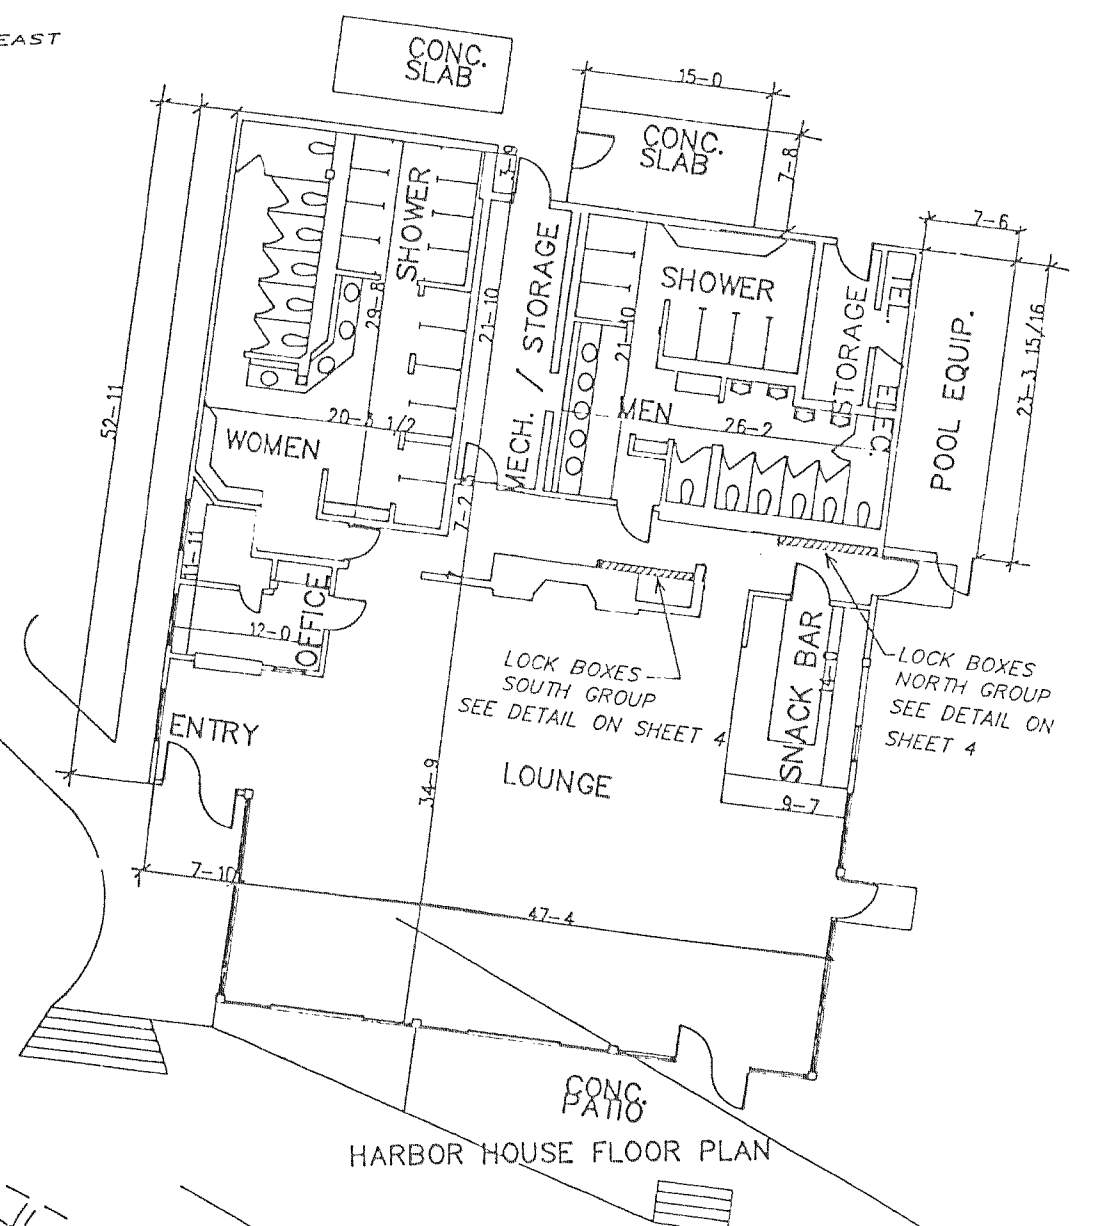

THE ABBEY HARBOR CONDOMINIUM
 VILLAGE OF FONTANA—ON—GENEVA
 WALWORTH COUNTY, WISCONSIN
 LOCATED IN WEST 1/2 SECTION 14, TOWN 1 NORTH, RANGE 16 EAST

HARBOR HOUSE FLOOR PLAN

PARKING EASEMENT FOR RESORT