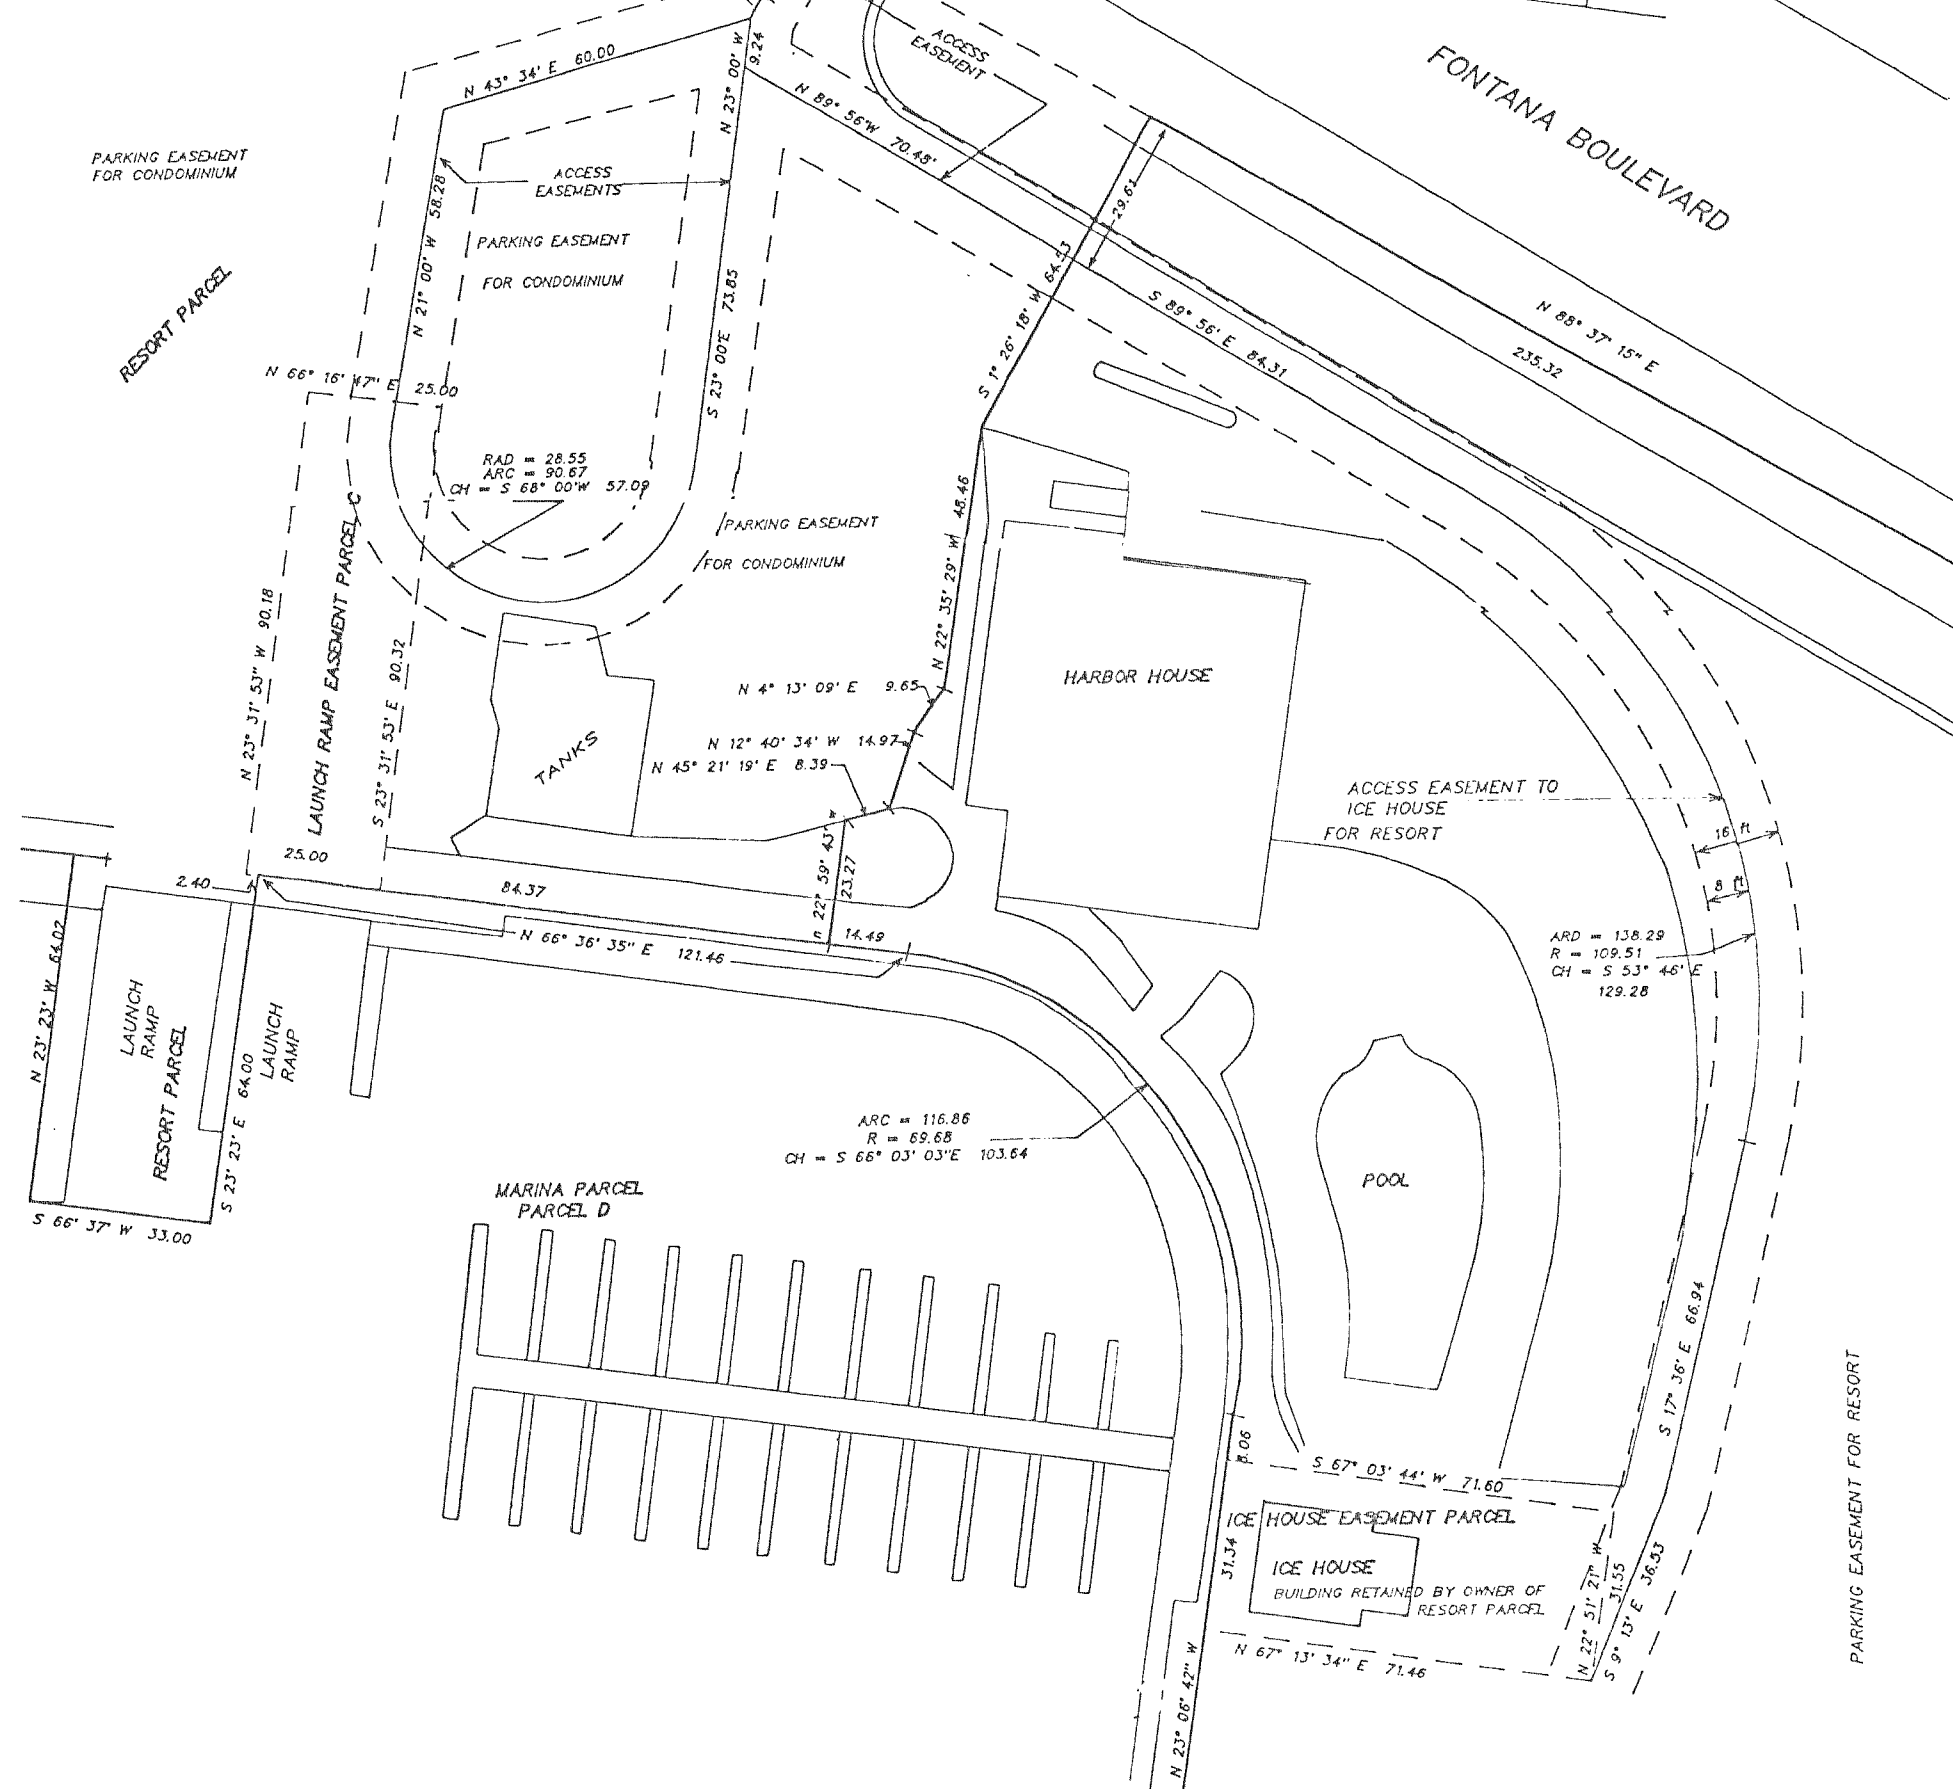

THE ABBEY HARBOR CONDOMINIUM
 VILLAGE OF FONTANA—ON—GENEVA
 WALWORTH COUNTY, WISCONSIN
 LOCATED IN WEST 1/2 SECTION 14, TOWN 1 NORTH, RANGE 16 EAST

HARBOR HOUSE FLOOR PLAN

PARKING EASEMENT FOR RESORT