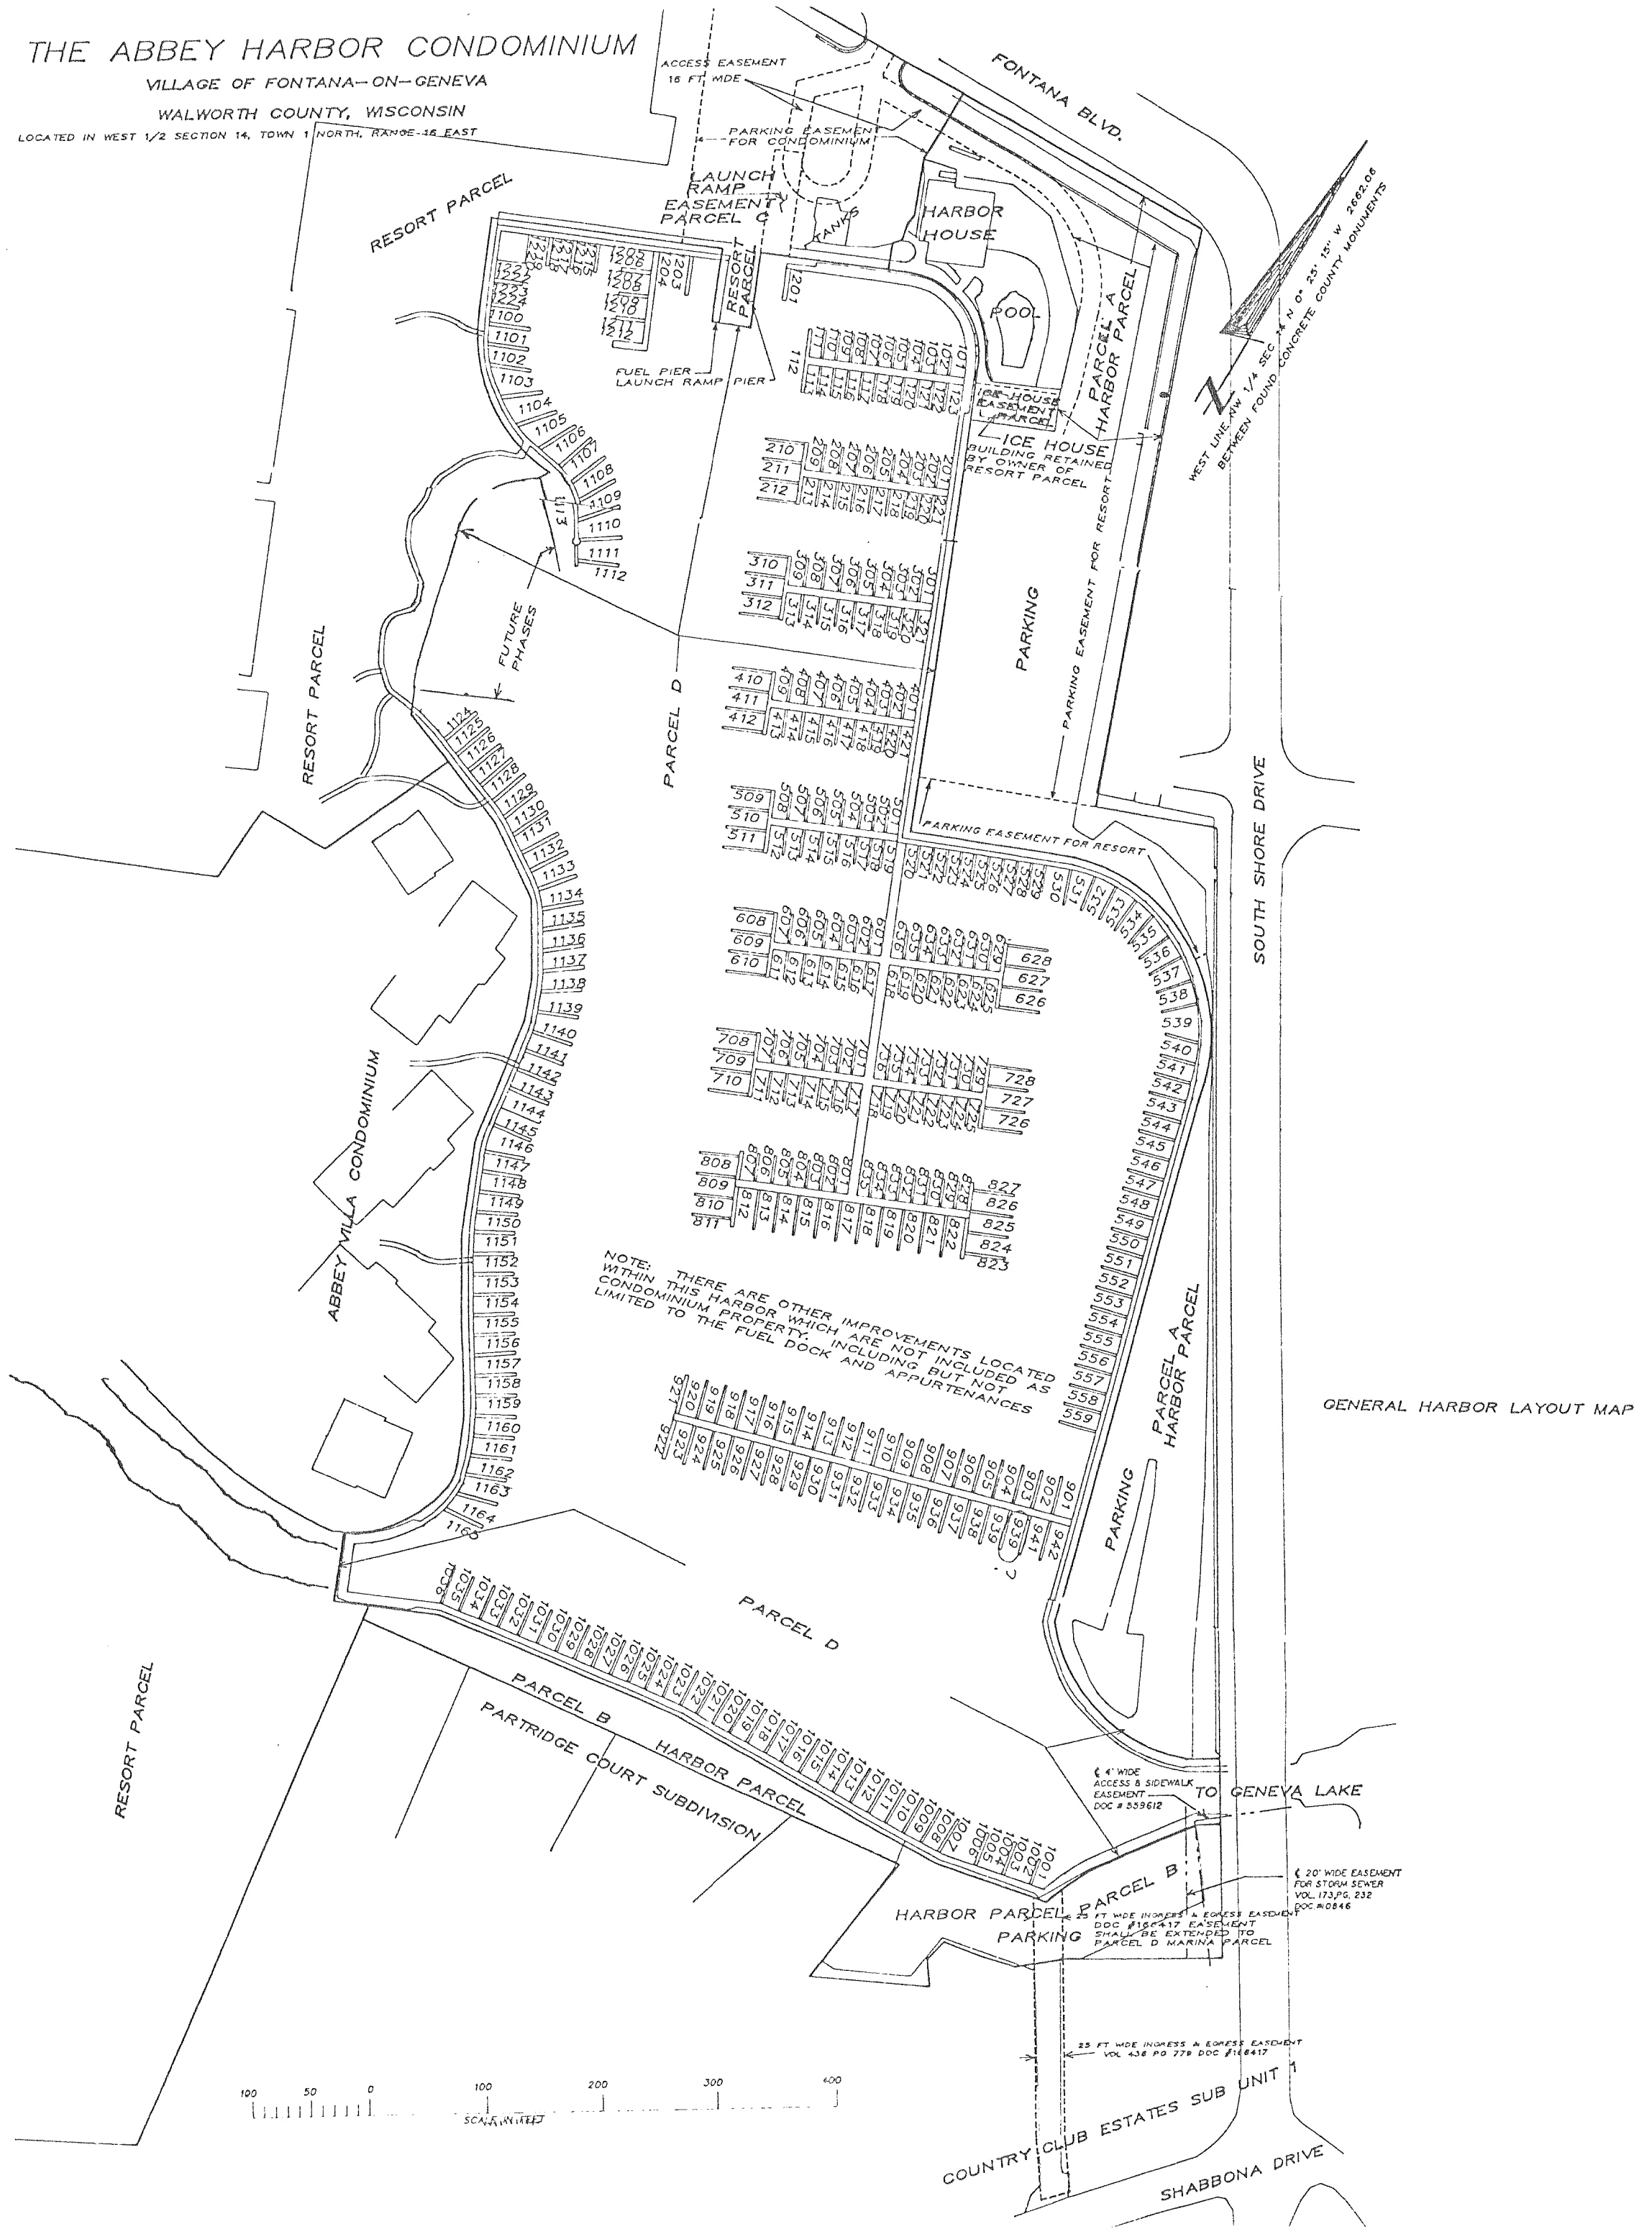

THE ABBEY HARBOR CONDOMINIUM

VILLAGE OF FONTANA—ON—GENEVA

WALWORTH COUNTY, WISCONSIN

LOCATED IN WEST 1/2 SECTION 14, TOWN 1 NORTH, RANGE-16 EAST

GENERAL HARBOR LAYOUT MAP