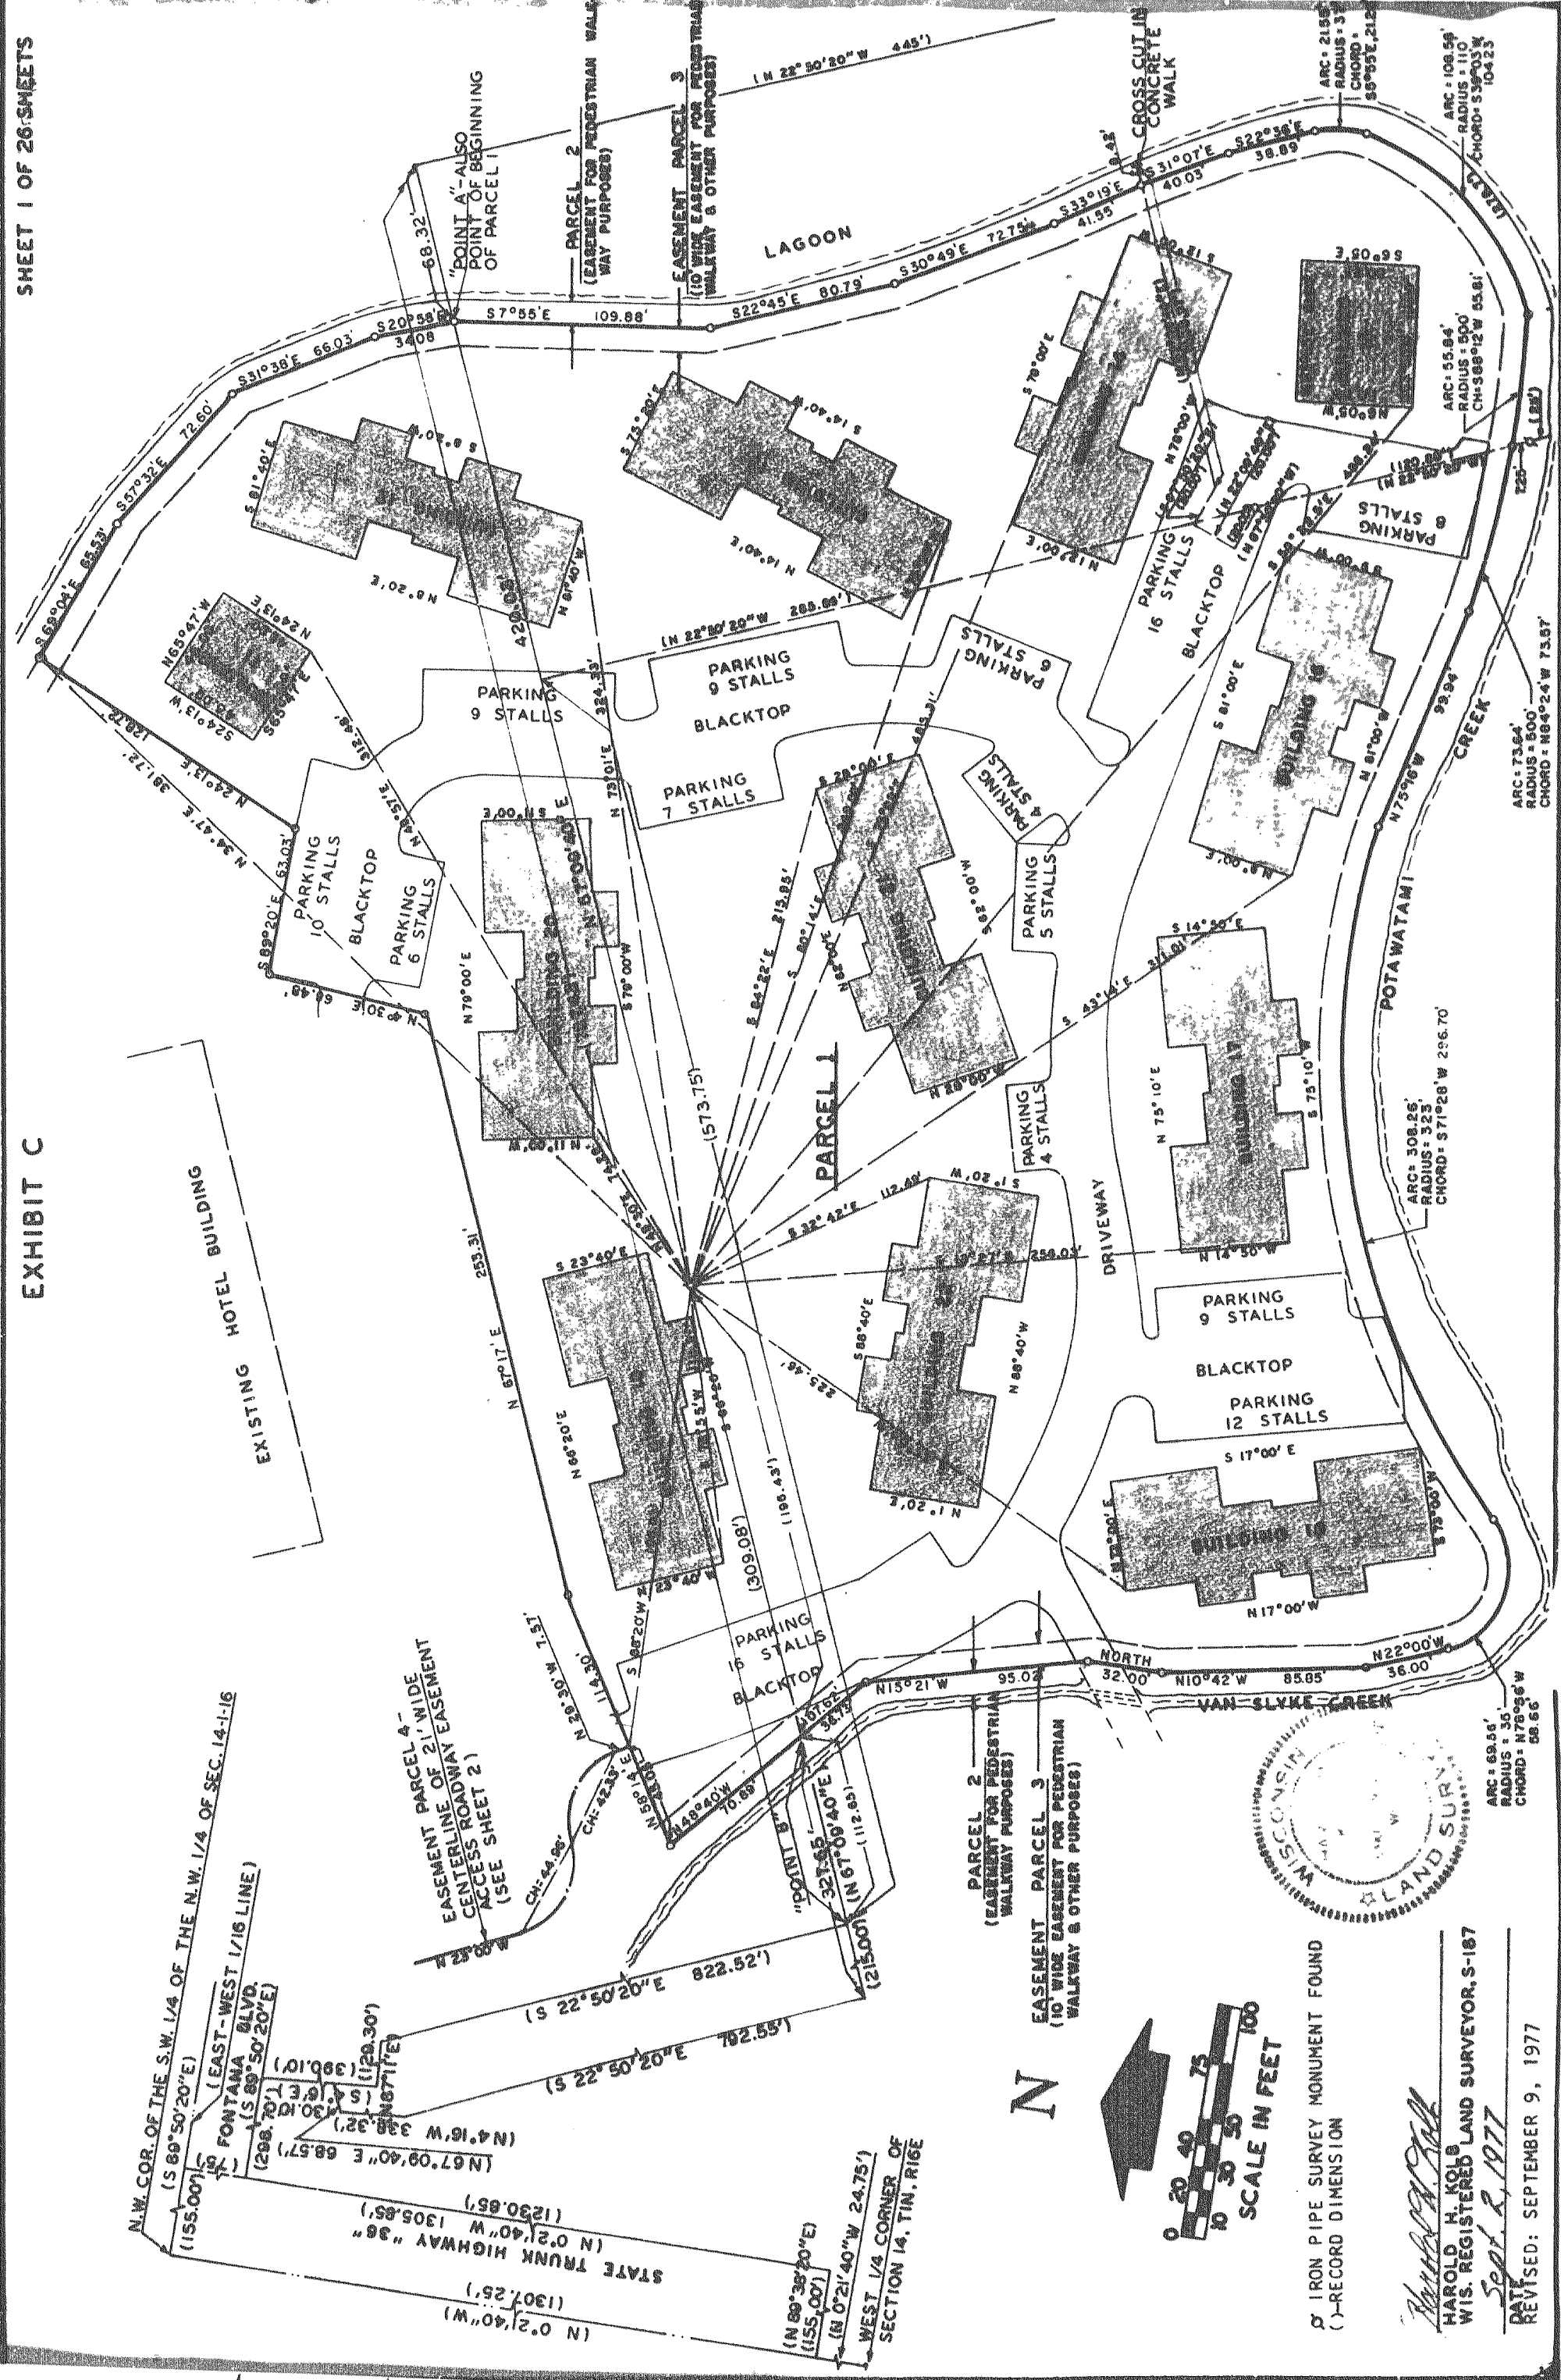

ABBEY VILLA CONDOMINIUM

LOCATED IN THE W 1/2 OF SEC. 14, TIN RIGE,
VILLAGE OF FONTANA, WALWORTH COUNTY, WISCONSIN

VOL. 196 PAGE 461

VOL. 196 PAGE 462

SHEET 1 OF 26 SHEETS

OF IRON PIPE SURVEY MONUMENT FOUND
 () - RECORD DIMENSION
 HAROLD H. KOLB
 WIS. REGISTERED LAND SURVEYOR, S-187
 DATE: Sept. 2, 1977
 REVISED: SEPTEMBER 9, 1977