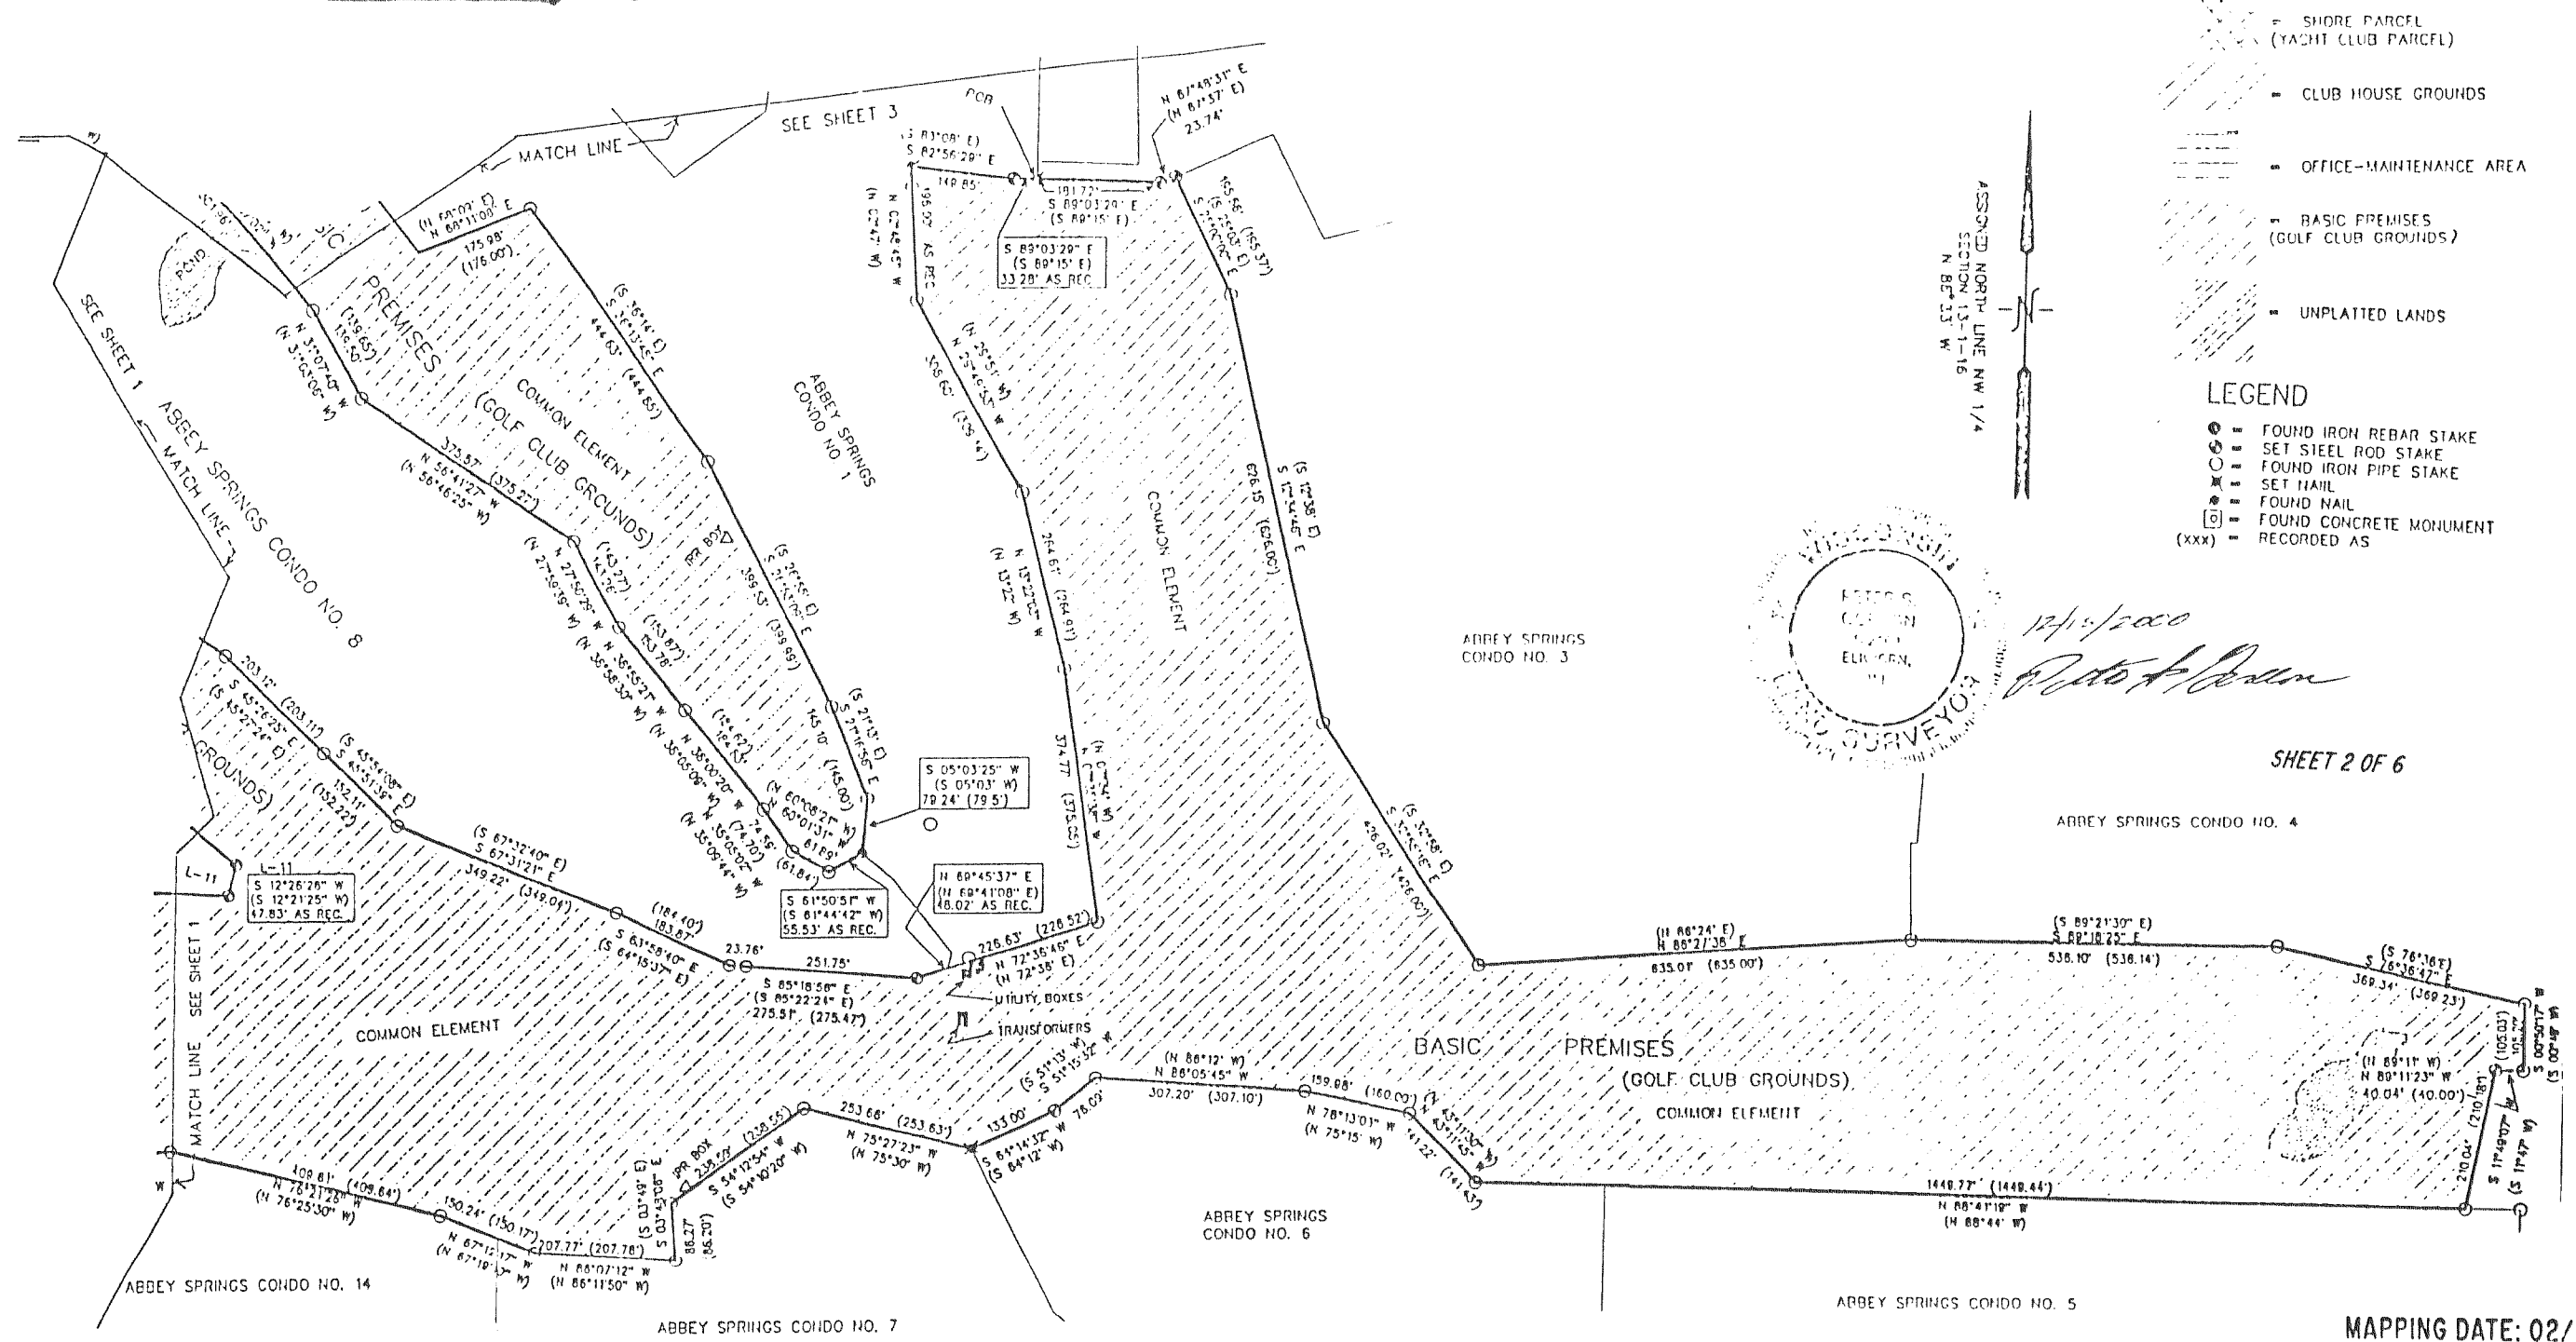

EXHIBIT C
 ABBEY SPRINGS CONDOMINIUM NO. 15

LOCATED IN THE NW 1/4 OF SEC. 24 & THE SW 1/4 OF SEC. 18 &
 THE NE 1/4, NW 1/4, SE 1/4, AND SW 1/4 OF SEC. 13
 ALL IN TOWN 1 NORTH, RANGE 16 EAST
 VILLAGE OF FONTANA-ON-GENEVA LAKE
 WALWORTH COUNTY, WISCONSIN

69K

12/15/2000
Peter S. Gordon

SHEET 1 OF 6

12/15/2000
Peter S. Gordon

SHEET 2 OF 6

MAPPING DATE: 02/06/01