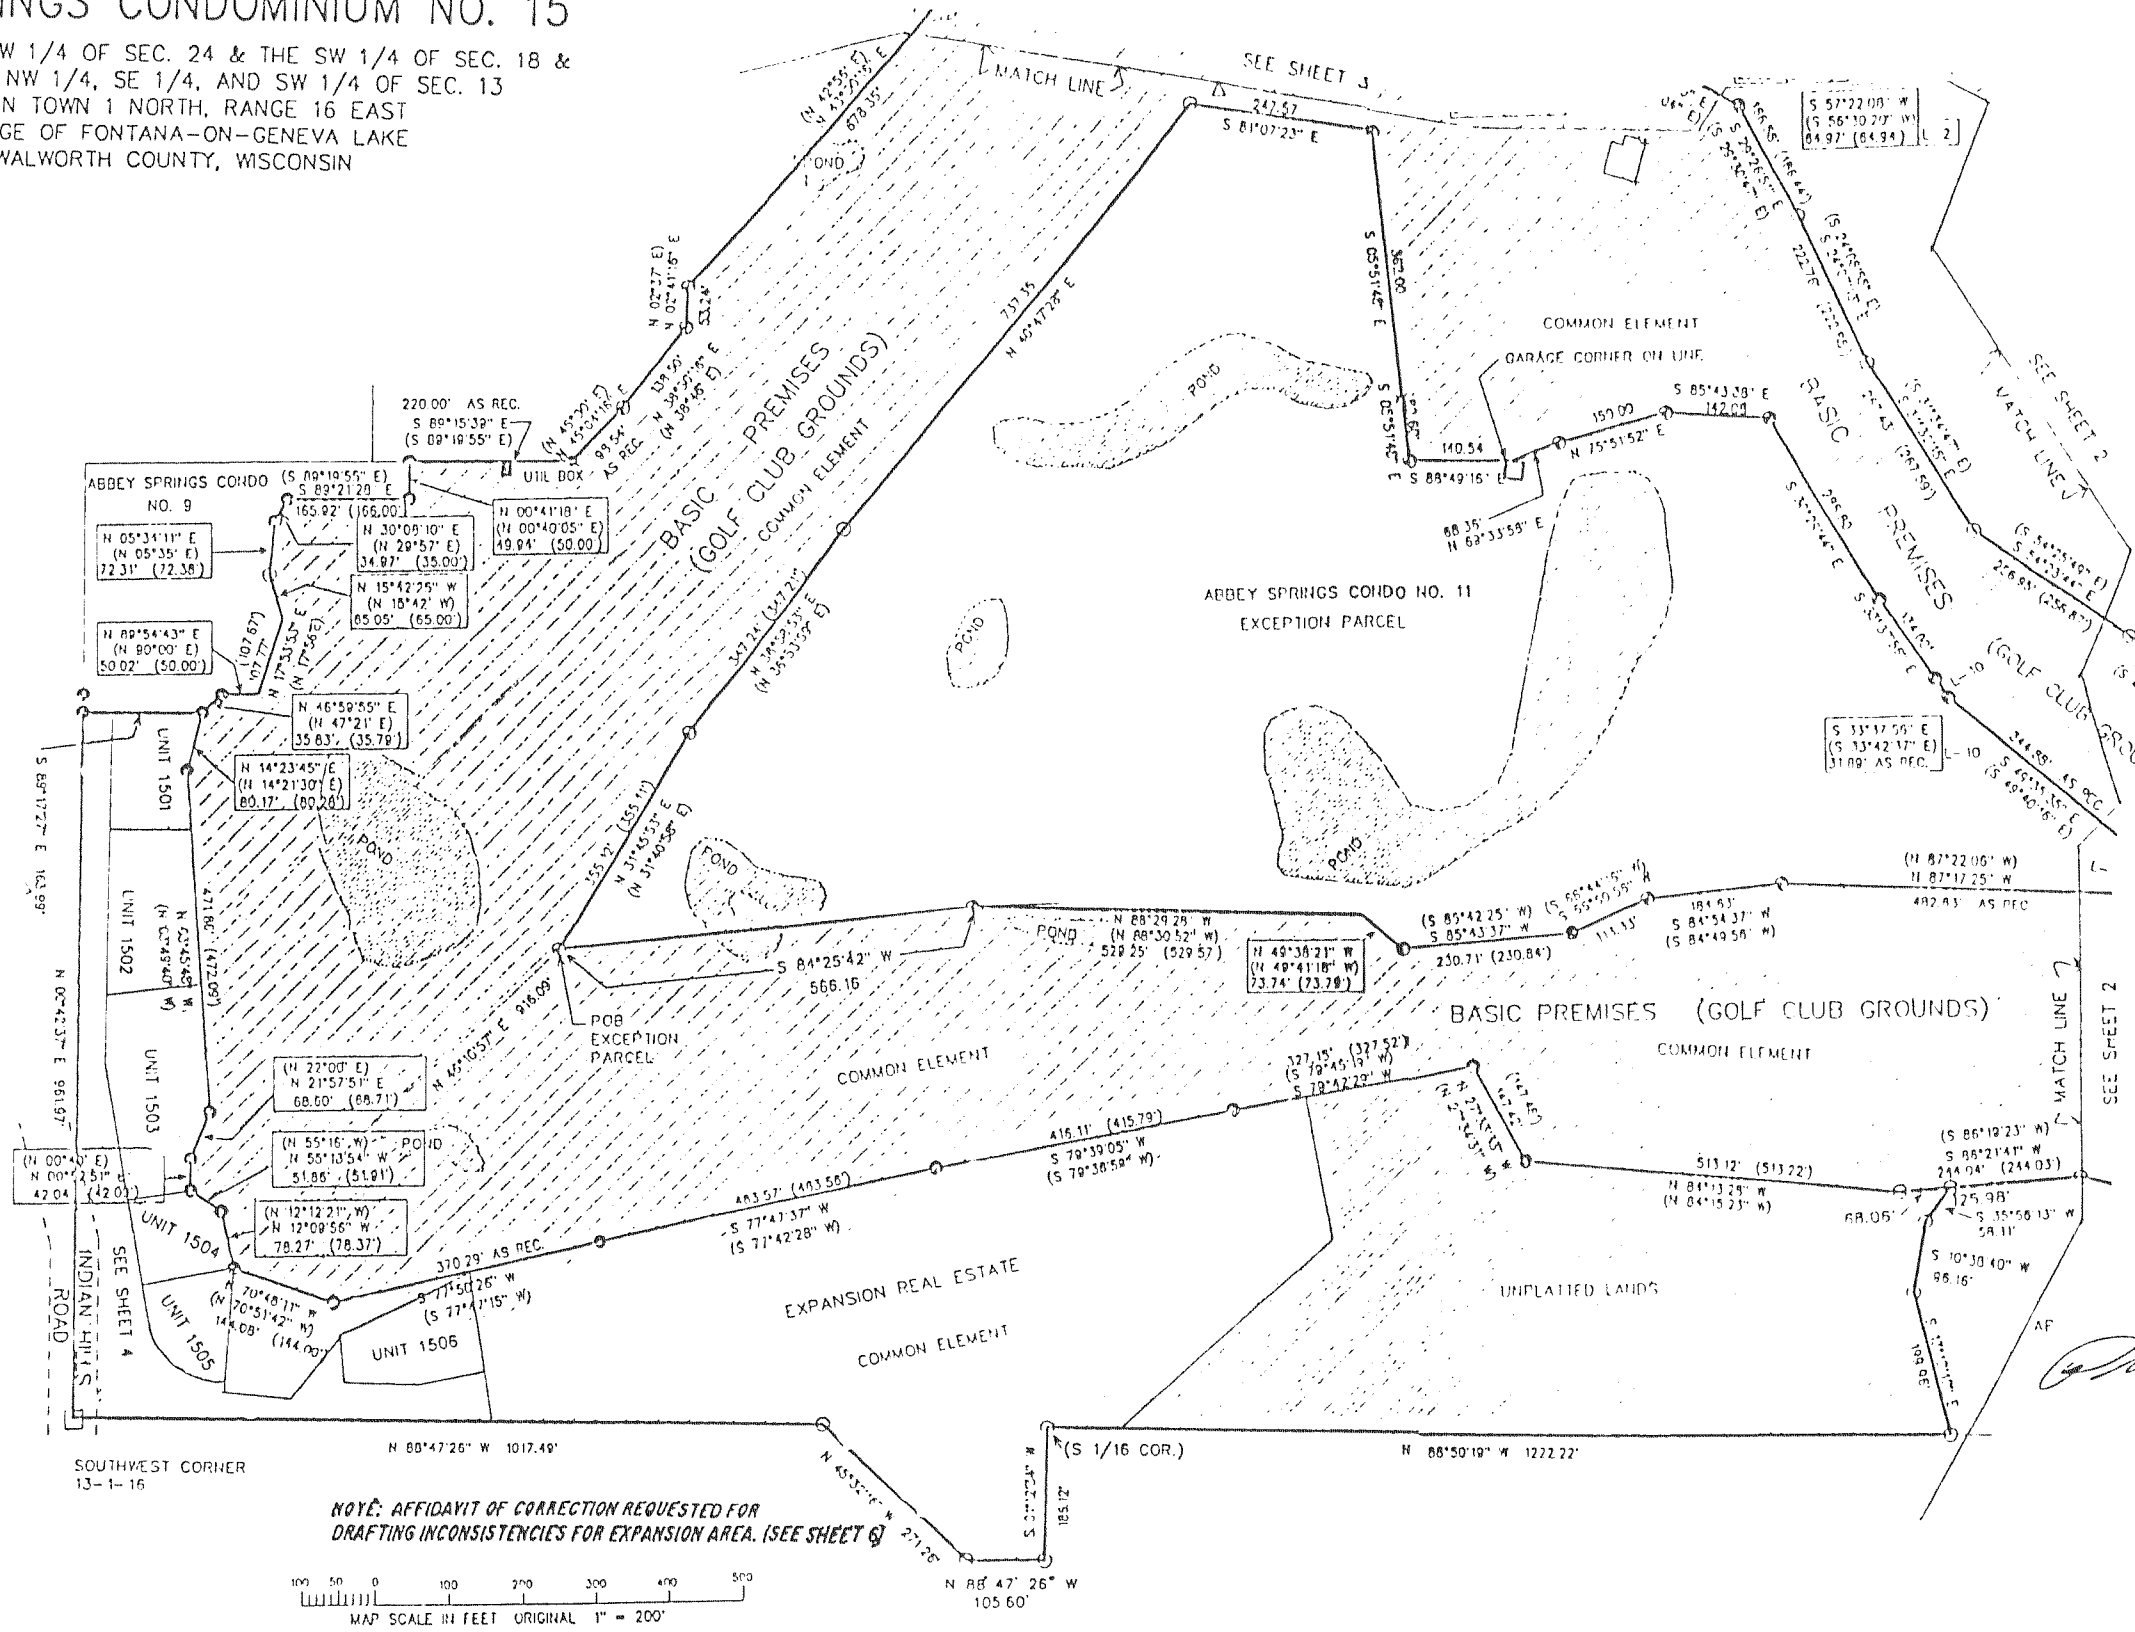

EXHIBIT C
 ABBEY SPRINGS CONDOMINIUM NO. 15

LOCATED IN THE NW 1/4 OF SEC. 24 & THE SW 1/4 OF SEC. 18 &
 THE NE 1/4, NW 1/4, SE 1/4, AND SW 1/4 OF SEC. 13
 ALL IN TOWN 1 NORTH, RANGE 16 EAST
 VILLAGE OF FONTANA-ON-GENEVA LAKE
 WALWORTH COUNTY, WISCONSIN

69K

12/15/2000
Peter S. Gordon

SHEET 1 OF 6

12/15/2000
Peter S. Gordon

SHEET 2 OF 6

MAPPING DATE: 02/06/01