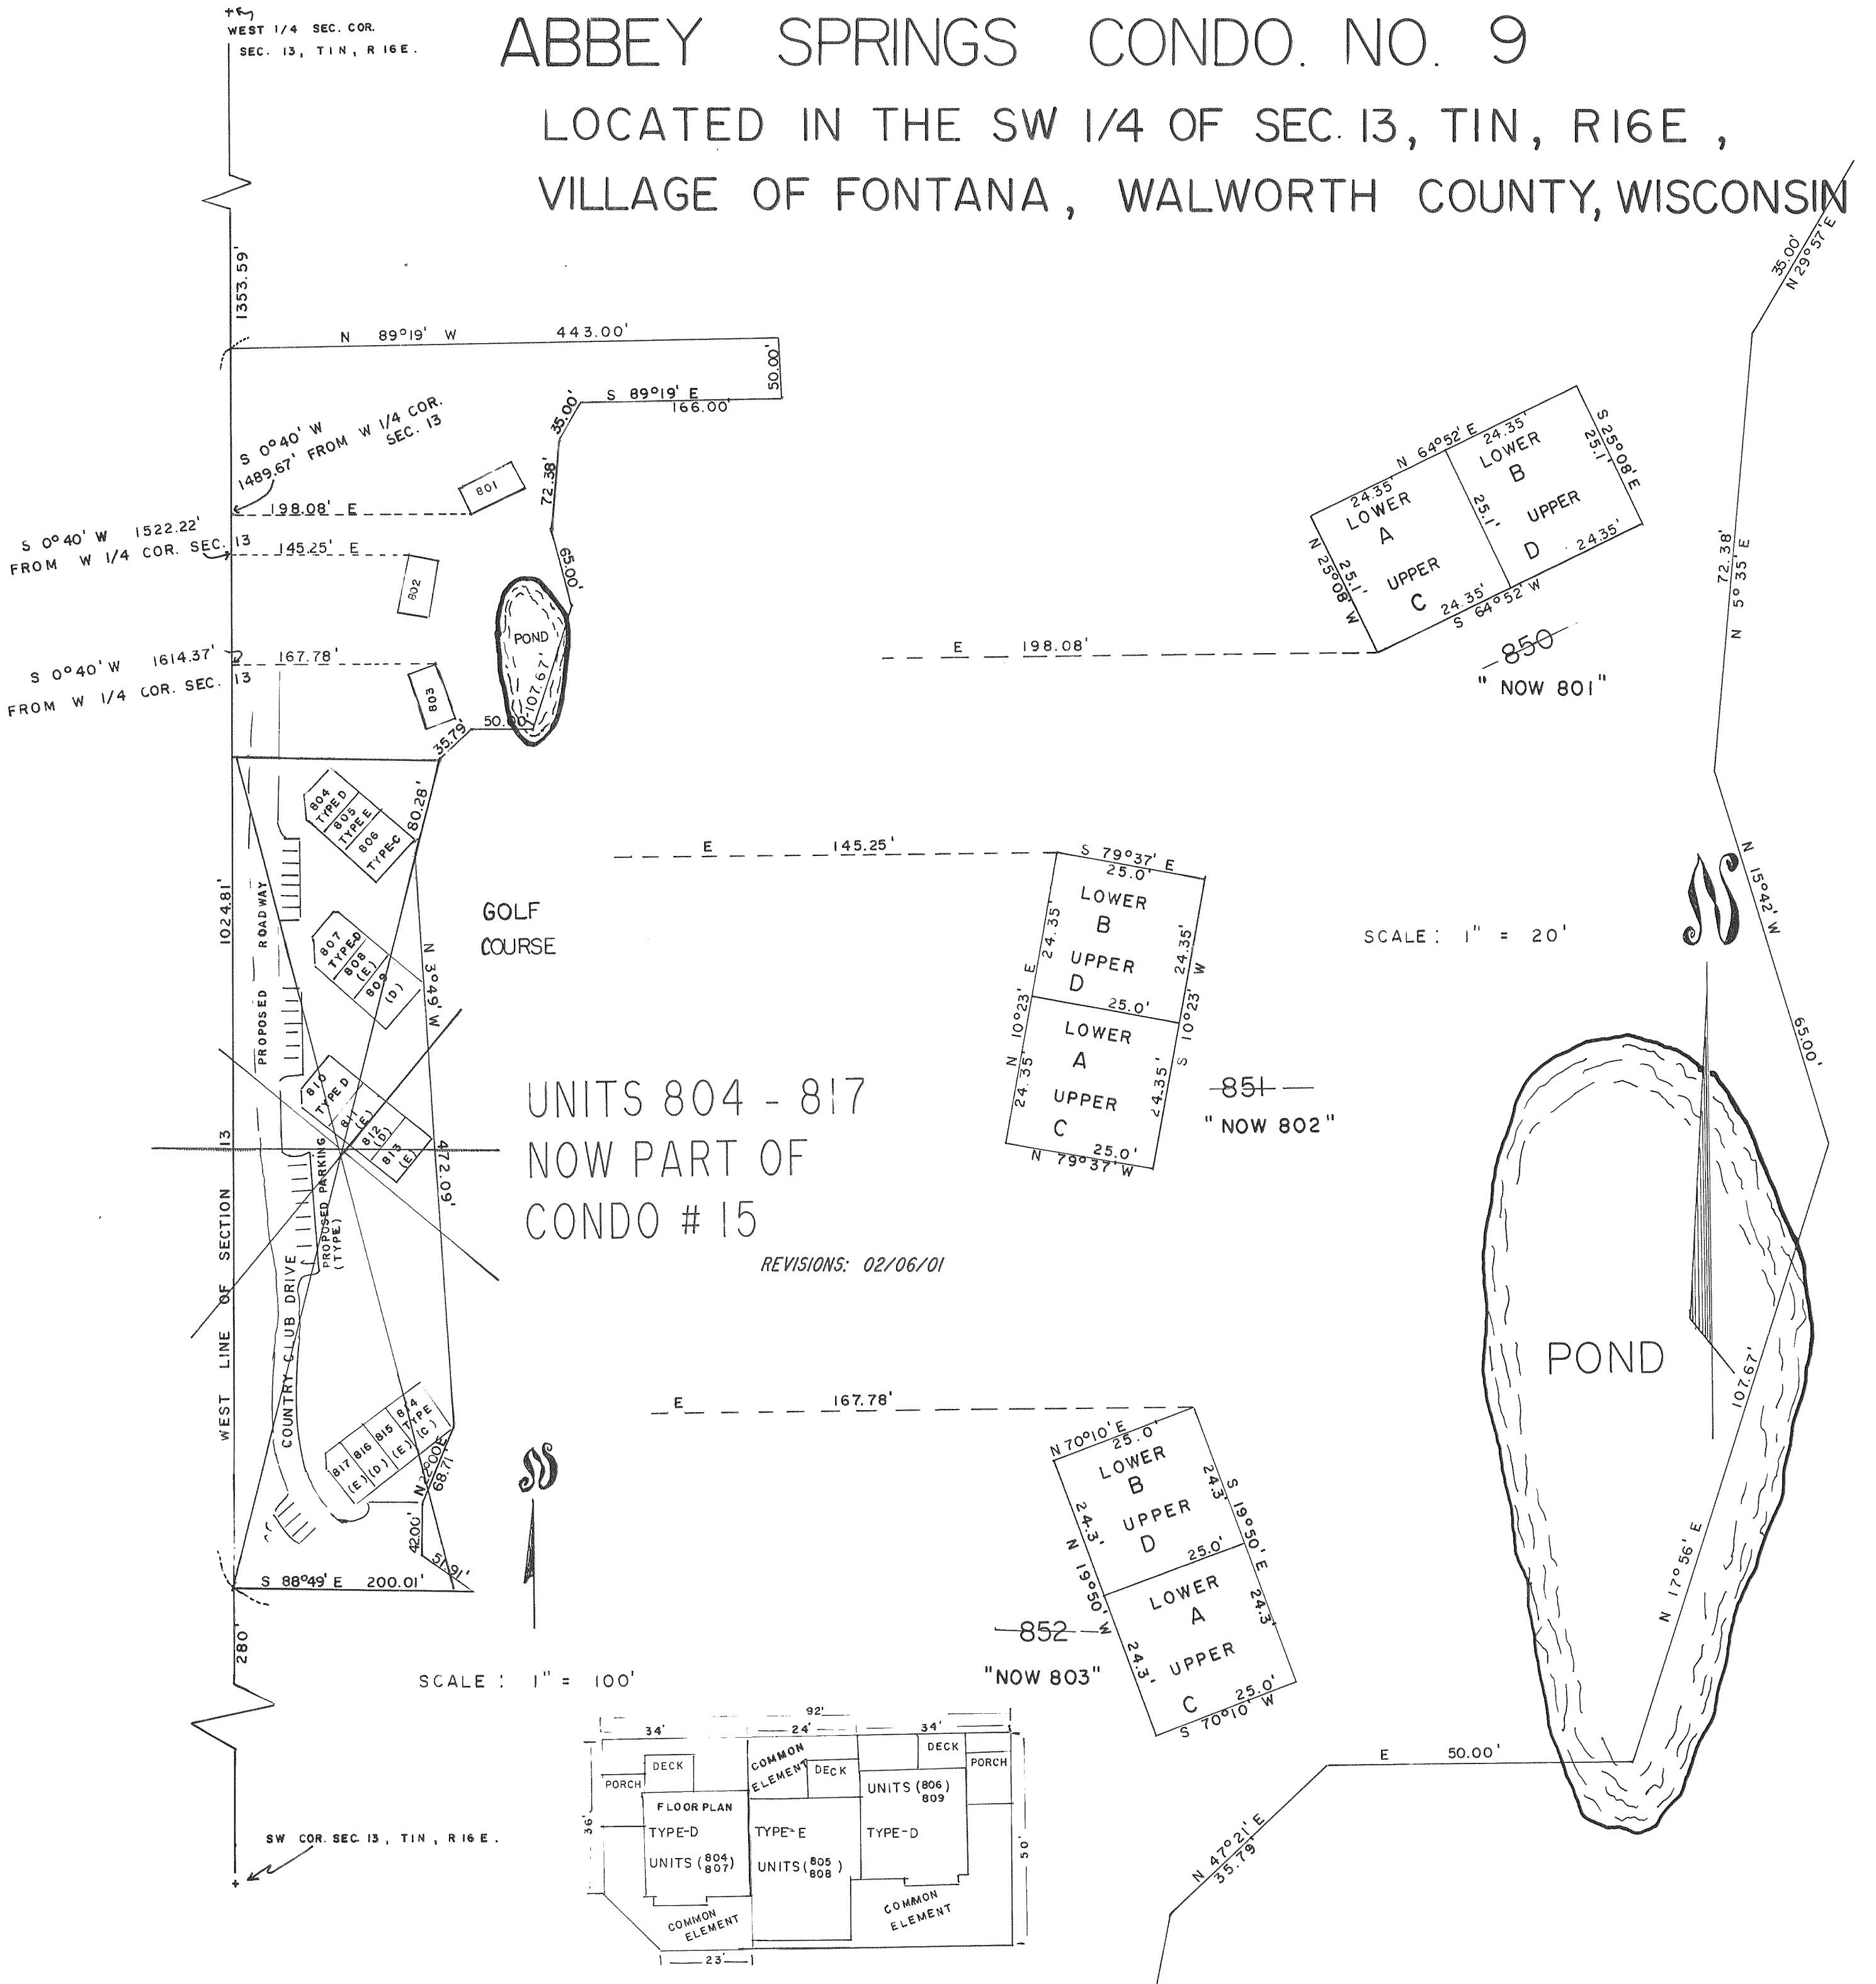

ABBEY SPRINGS CONDO. NO. 9

LOCATED IN THE SW 1/4 OF SEC. 13, T1N, R16E,
VILLAGE OF FONTANA, WALWORTH COUNTY, WISCONSIN

UNITS 804 - 817
NOW PART OF
CONDO # 15

REVISIONS: 02/06/01

SCALE : 1" = 100'

SCALE : 1" = 20'