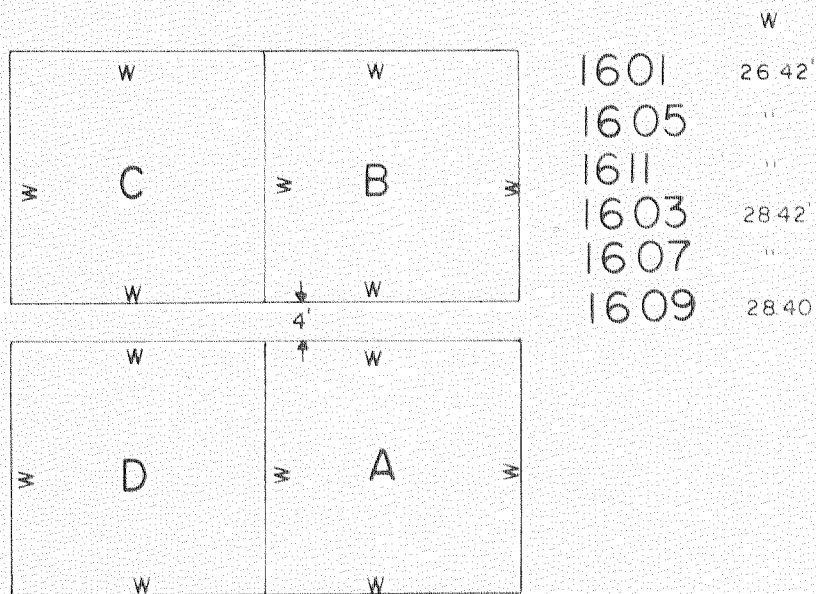

ABBHEY SPRINGS CONDO. NO. 6

LOCATED IN THE SE 1/4 OF SEC. 13, TIN,
R16E, VILLAGE OF FONTANA, WALWORTH
COUNTY, WISCONSIN

SCOB 6

SCALE 1" = 20'