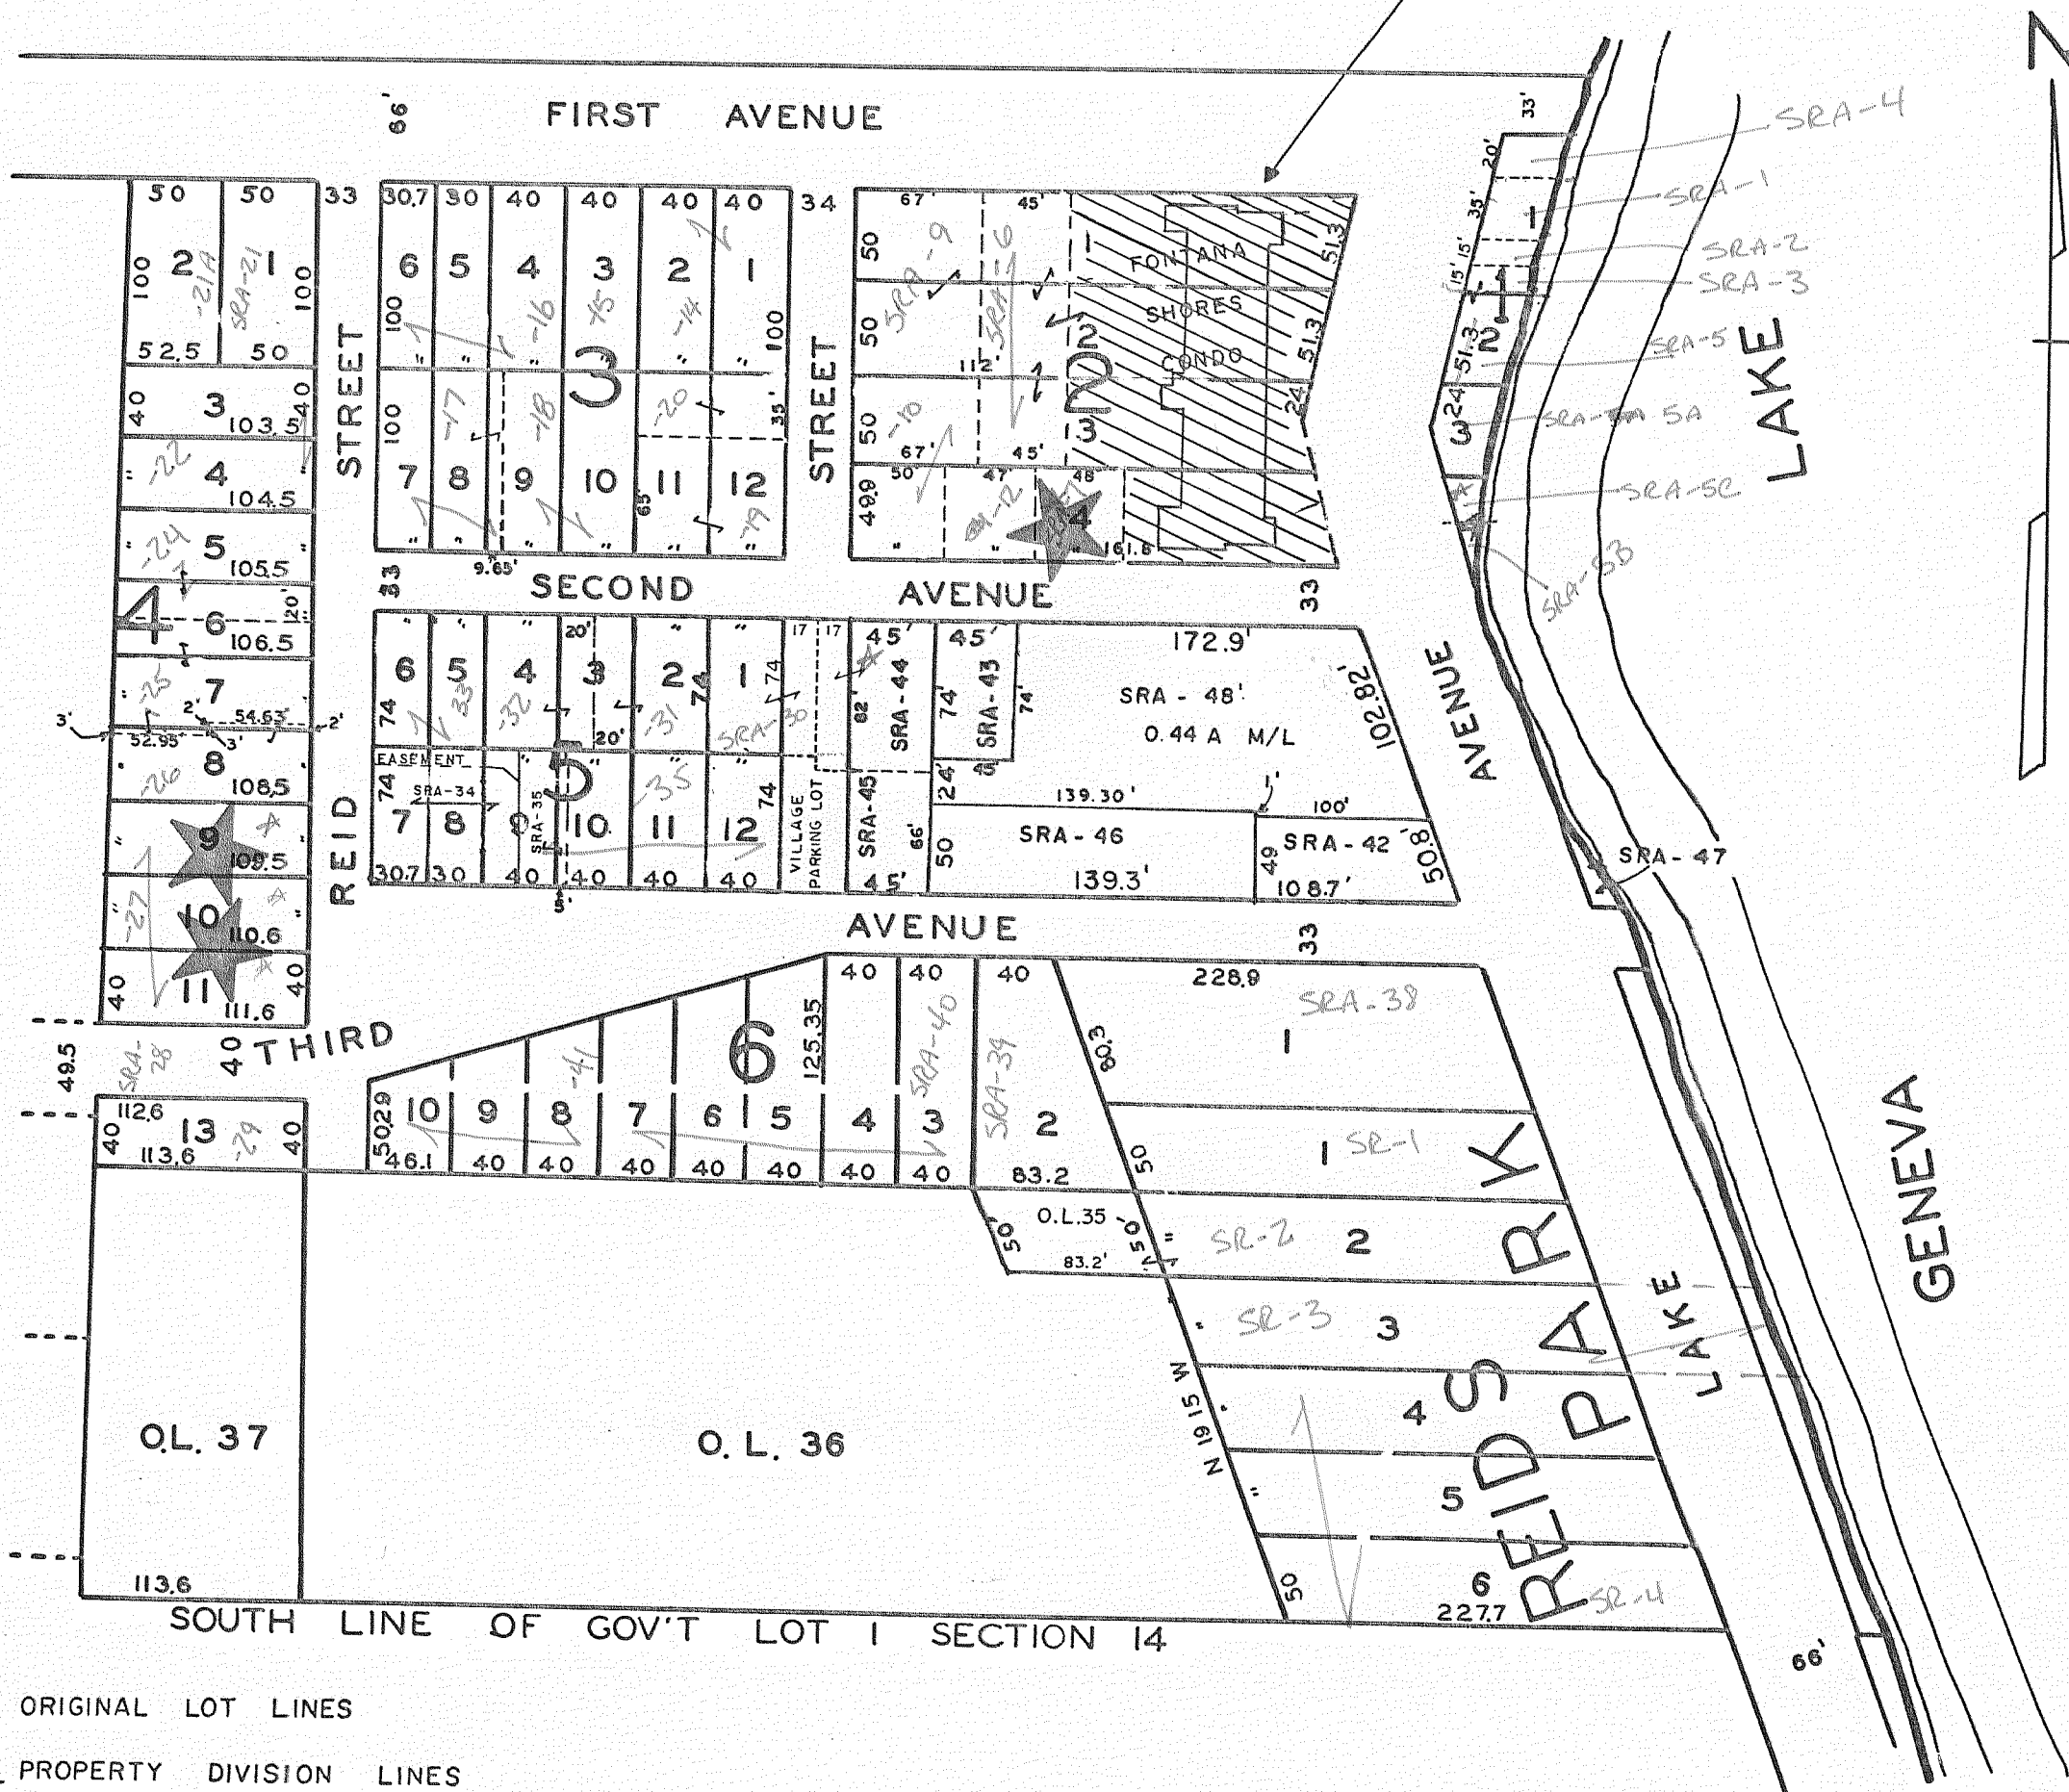

REIDS PARK AND DA REIDS ADD TO REIDS PARK VILLAGE OF FONTANA

F

ALSO :

FONTANA SHORES CONDOMINIUM

SEC. 14 - TIN R16E

SCALE 1" = 100'

Tax Prefix = SRA

FOR DIMENSIONS, SEE VOL. 636, PP. 623-637 OF RECORDS IN REGISTER OF DEEDS, WALWORTH COUNTY COURT HOUSE, ELKHORN, WI.

— ORIGINAL LOT LINES
 - - - PROPERTY DIVISION LINES

REVISIONS: 10/29/92