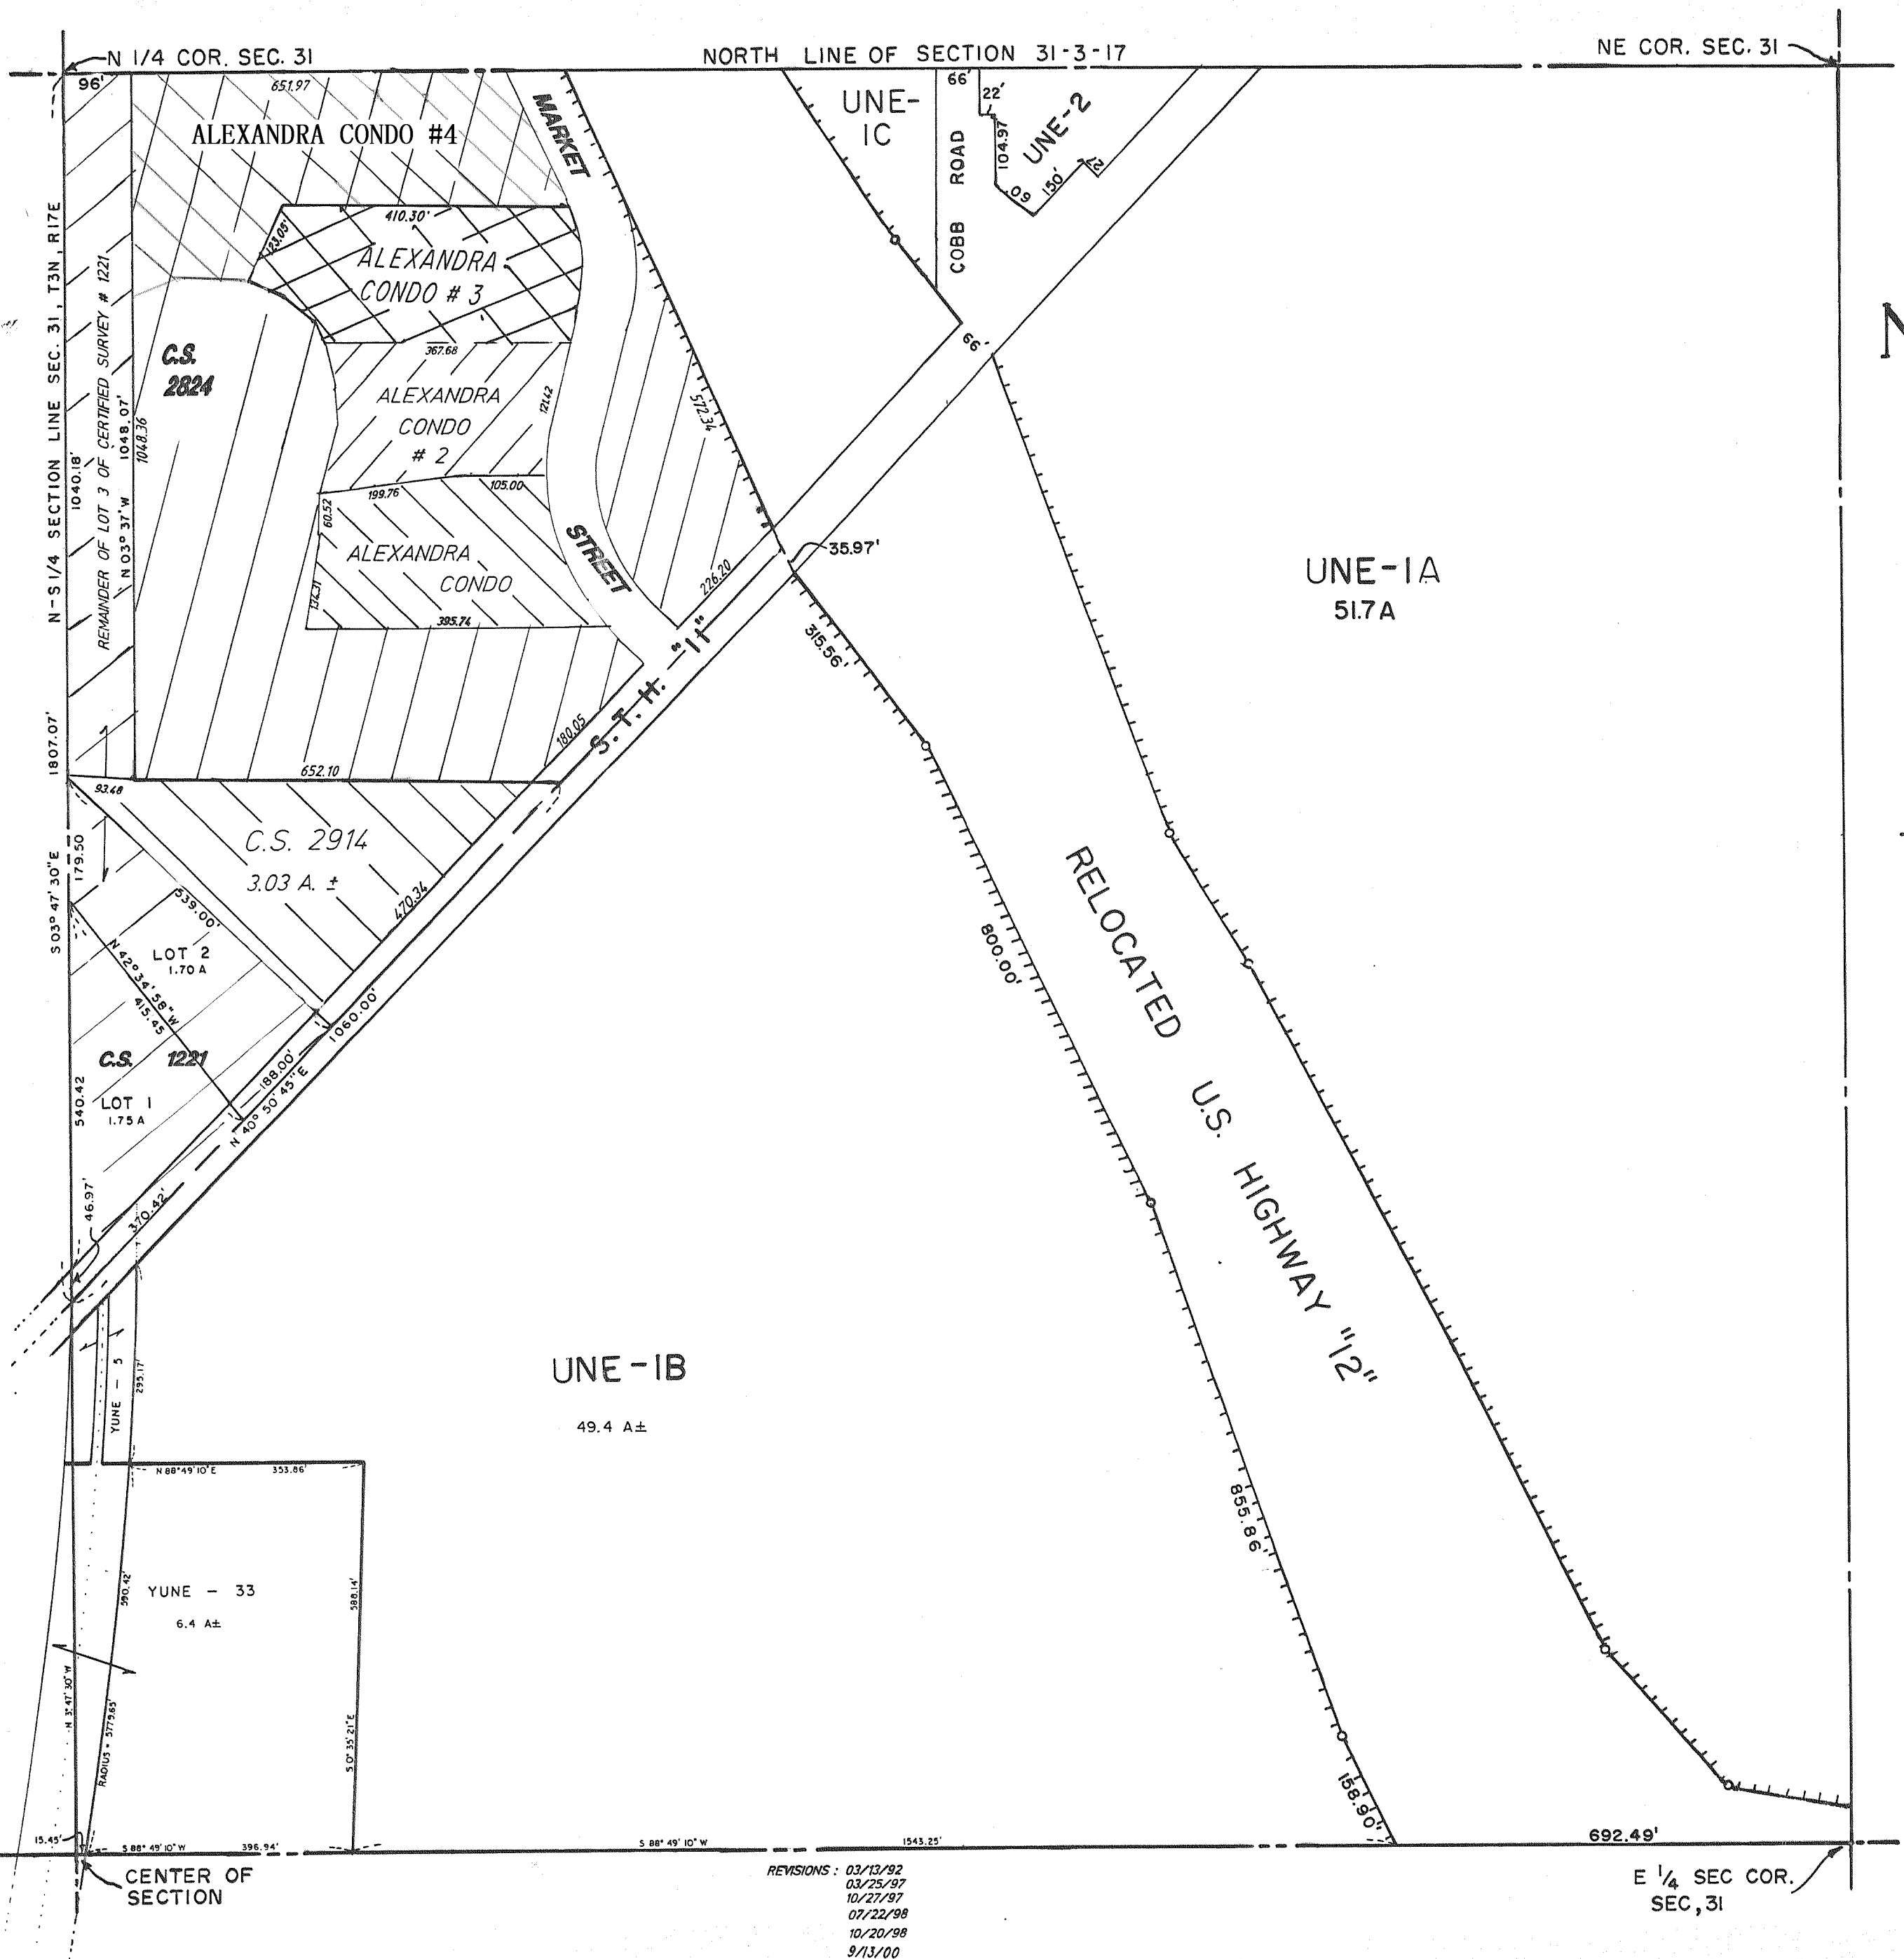

NE 1/4 SEC. 31-3-17

CITY OF ELKHORN
WALWORTH COUNTY WISCONSIN
SCALE 1" = 200'

REVISIONS: 03/13/92
03/25/97
10/27/97
07/22/98
10/20/98
9/13/00

E 1/4 SEC COR.
SEC. 31