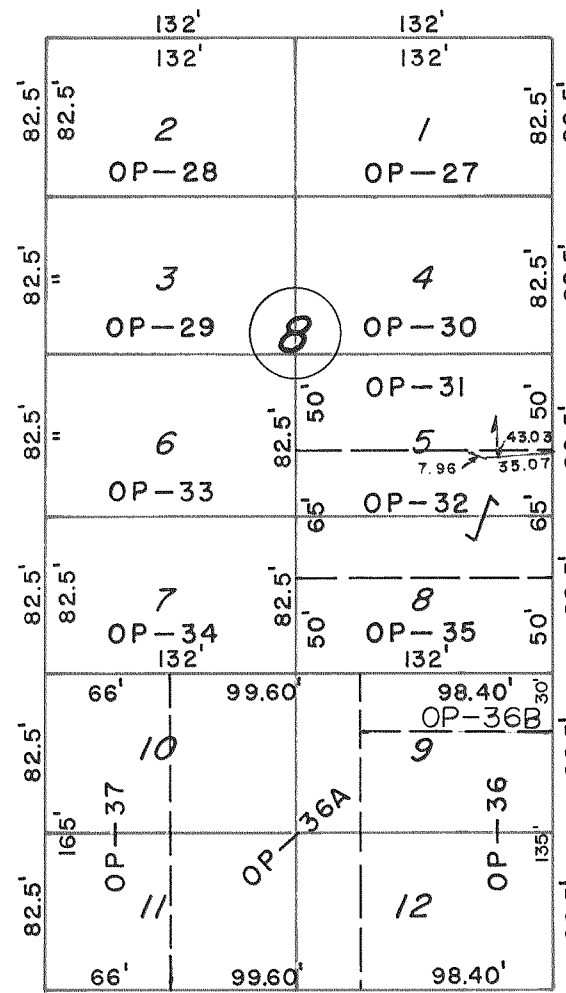

ORIGINAL PLAT

CITY OF ELKHORN
SCALE 1"=100'

PAGE

STREET

JEFFERSON

STREET

STREET

COURT

CHURCH

BROAD

STREET

WISCONSIN

COURT HOUSE

6-19-90
8-5-92
05/15/96
09/04/96