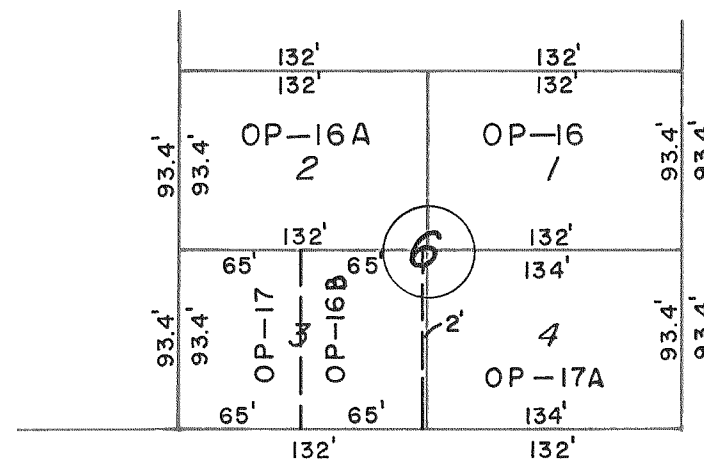

ORIGINAL PLAT

CITY OF ELKHORN
SCALE 1"=100'

PAGE

STREET

JEFFERSON

STREET

STREET

COURT

CHURCH

BROAD

STREET

WISCONSIN

COURT HOUSE

6-19-90
8-5-92
05/15/96
09/04/96