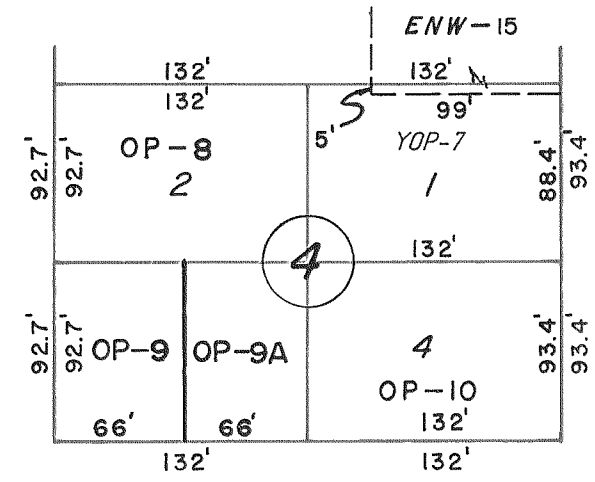

ORIGINAL PLAT

CITY OF ELKHORN
SCALE 1"=100'

PAGE

STREET

JEFFERSON

STREET

STREET

COURT

CHURCH

BROAD

STREET

WISCONSIN

COURT HOUSE

6-19-90
8-5-92
05/15/96
09/04/96