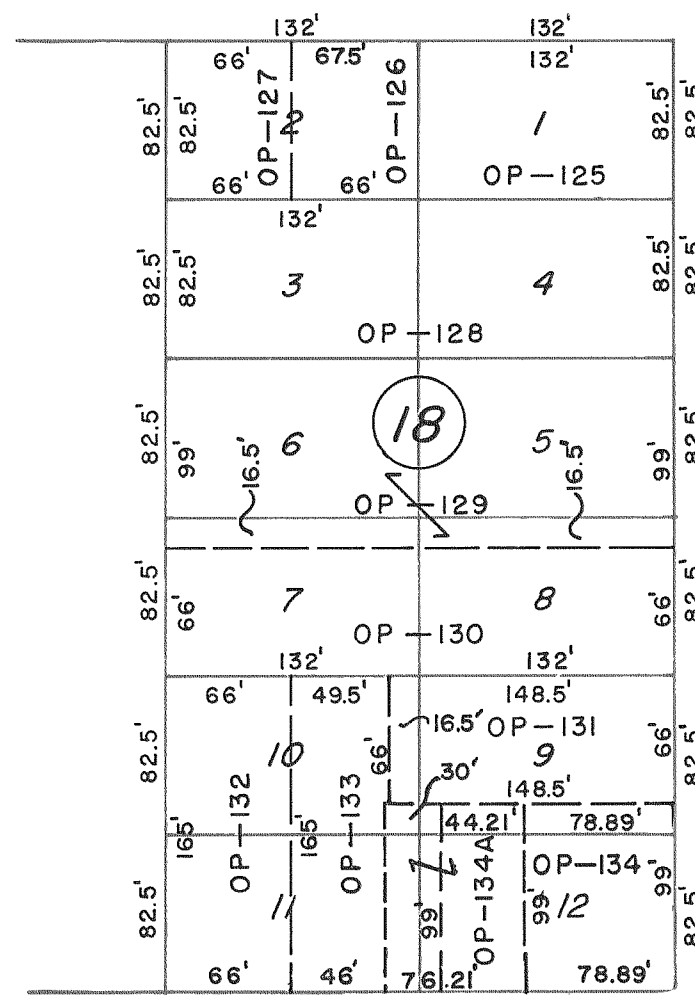

ORIGINAL PLAT

CITY OF ELKHORN
SCALE 1"=100'

PAGE

STREET

JEFFERSON

STREET

STREET

COURT

CHURCH

BROAD

STREET

WISCONSIN

COURT HOUSE

6-19-90
8-5-92
05/15/96
09/04/96