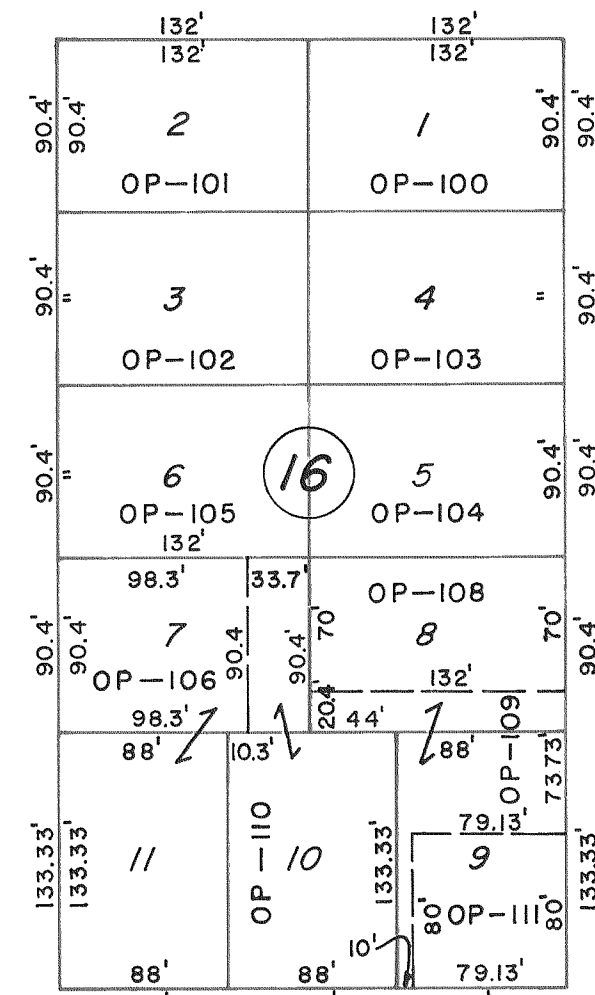

ORIGINAL PLAT

CITY OF ELKHORN
SCALE 1"=100'

PAGE

STREET

JEFFERSON

STREET

STREET

COURT

CHURCH

BROAD

STREET

WISCONSIN

COURT HOUSE

6-19-90
8-5-92
05/15/96
09/04/96