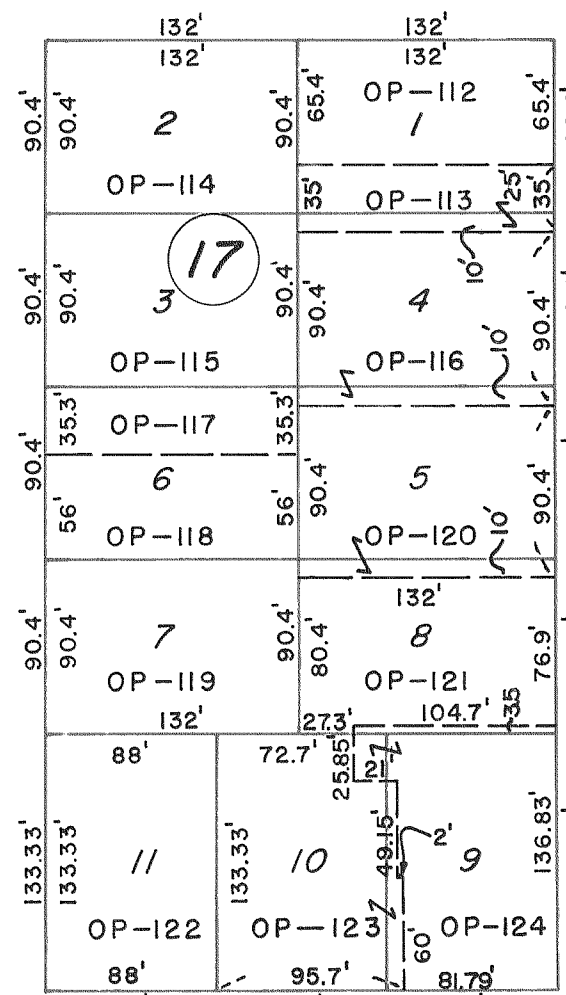

ORIGINAL PLAT

CITY OF ELKHORN
SCALE 1"=100'

PAGE

STREET

JEFFERSON

STREET

STREET

COURT

CHURCH

BROAD

STREET

WISCONSIN

COURT HOUSE

6-19-90
8-5-92
05/15/96
09/04/96