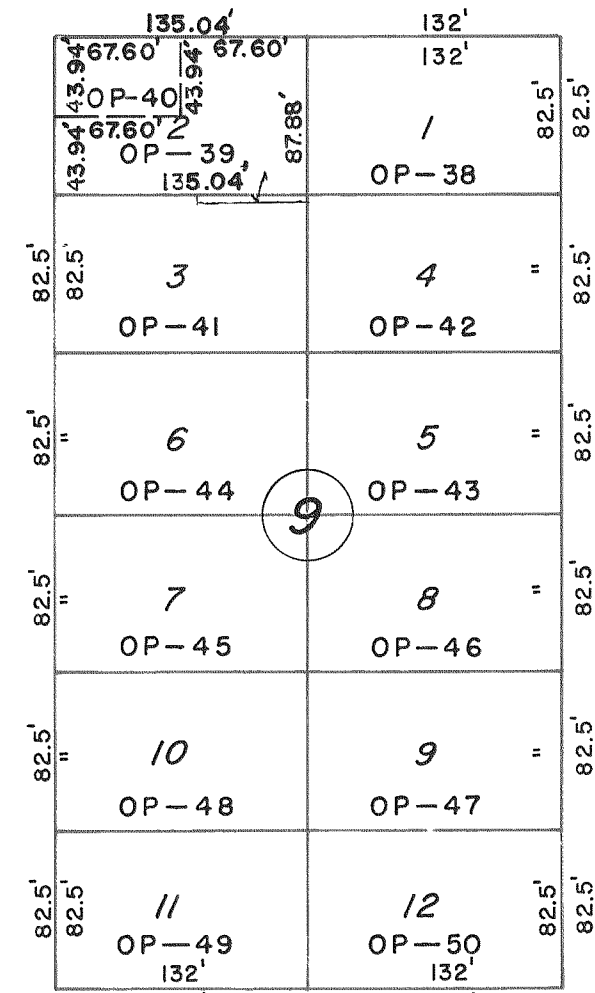

ORIGINAL PLAT

CITY OF ELKHORN
SCALE 1"=100'

PAGE

STREET

JEFFERSON

STREET

STREET

COURT

CHURCH

BROAD

STREET

WISCONSIN

COURT HOUSE

6-19-90
8-5-92
05/15/96
09/04/96