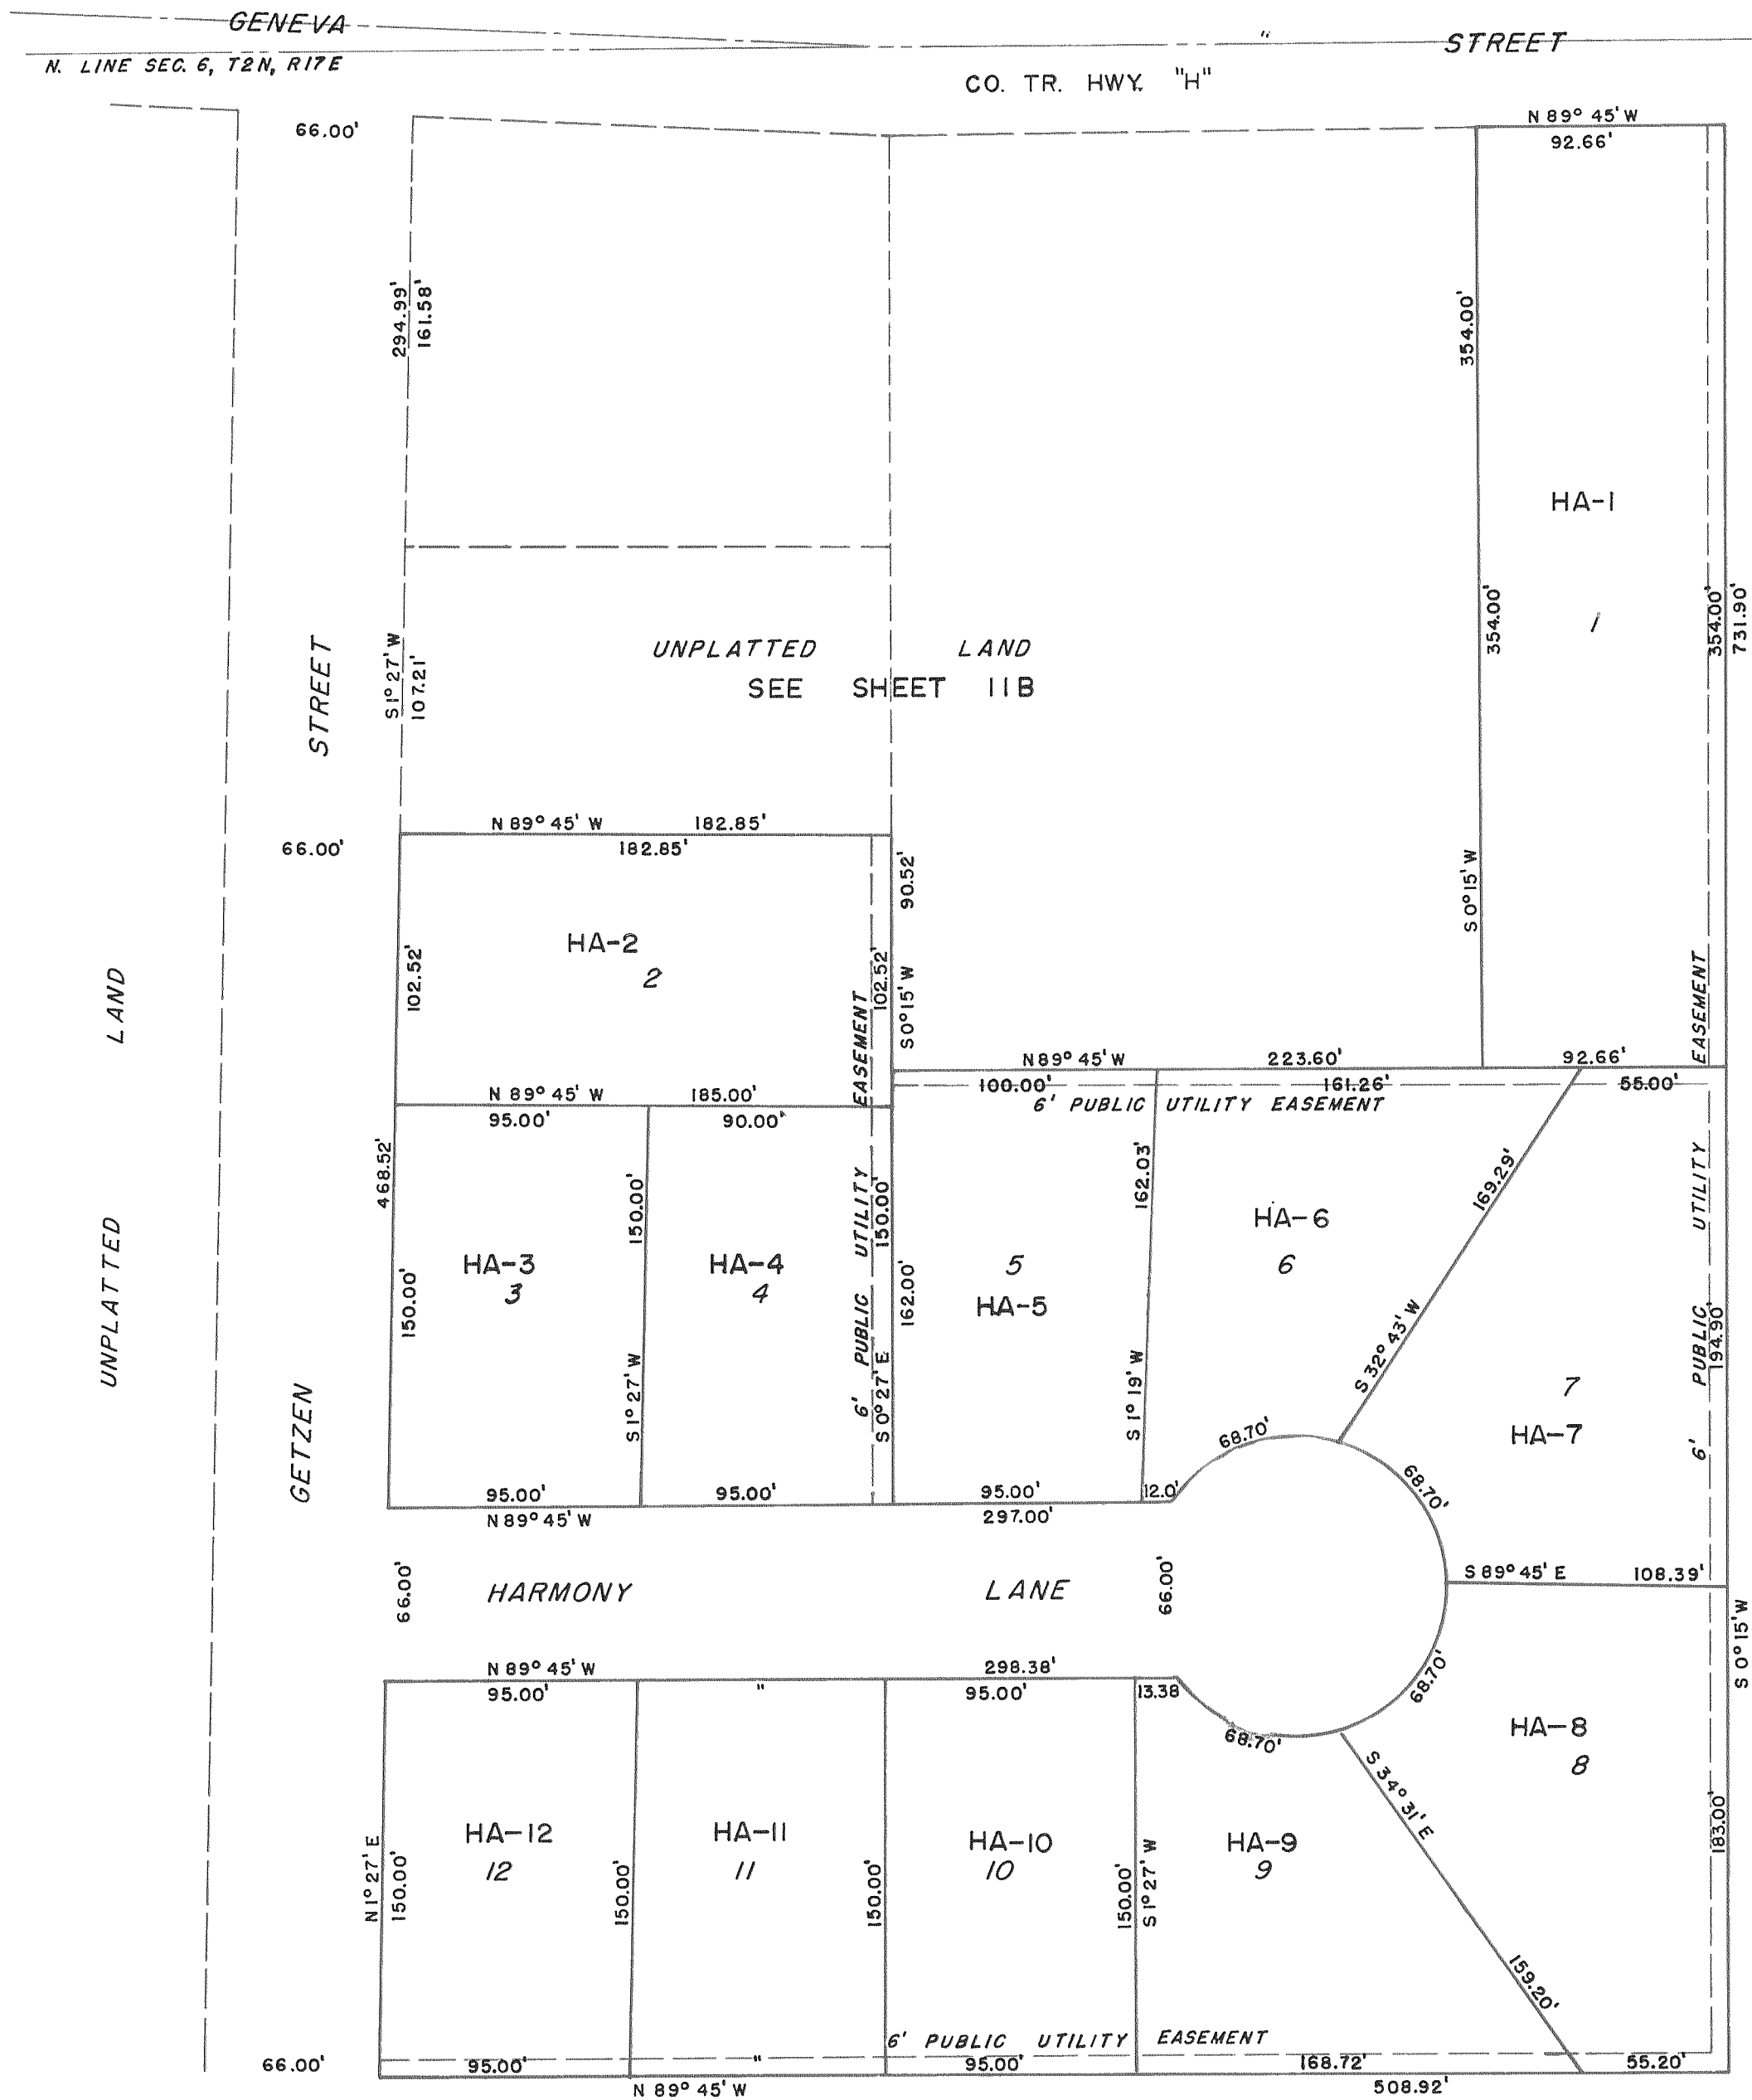

HARMONY ACRES SUB.

LOCATED IN
THE NW 1/4 OF SEC. 6, T2N, R17E
CITY OF ELKHORN, WALWORTH COUNTY, WIS.

SCALE 1" = 60'

57