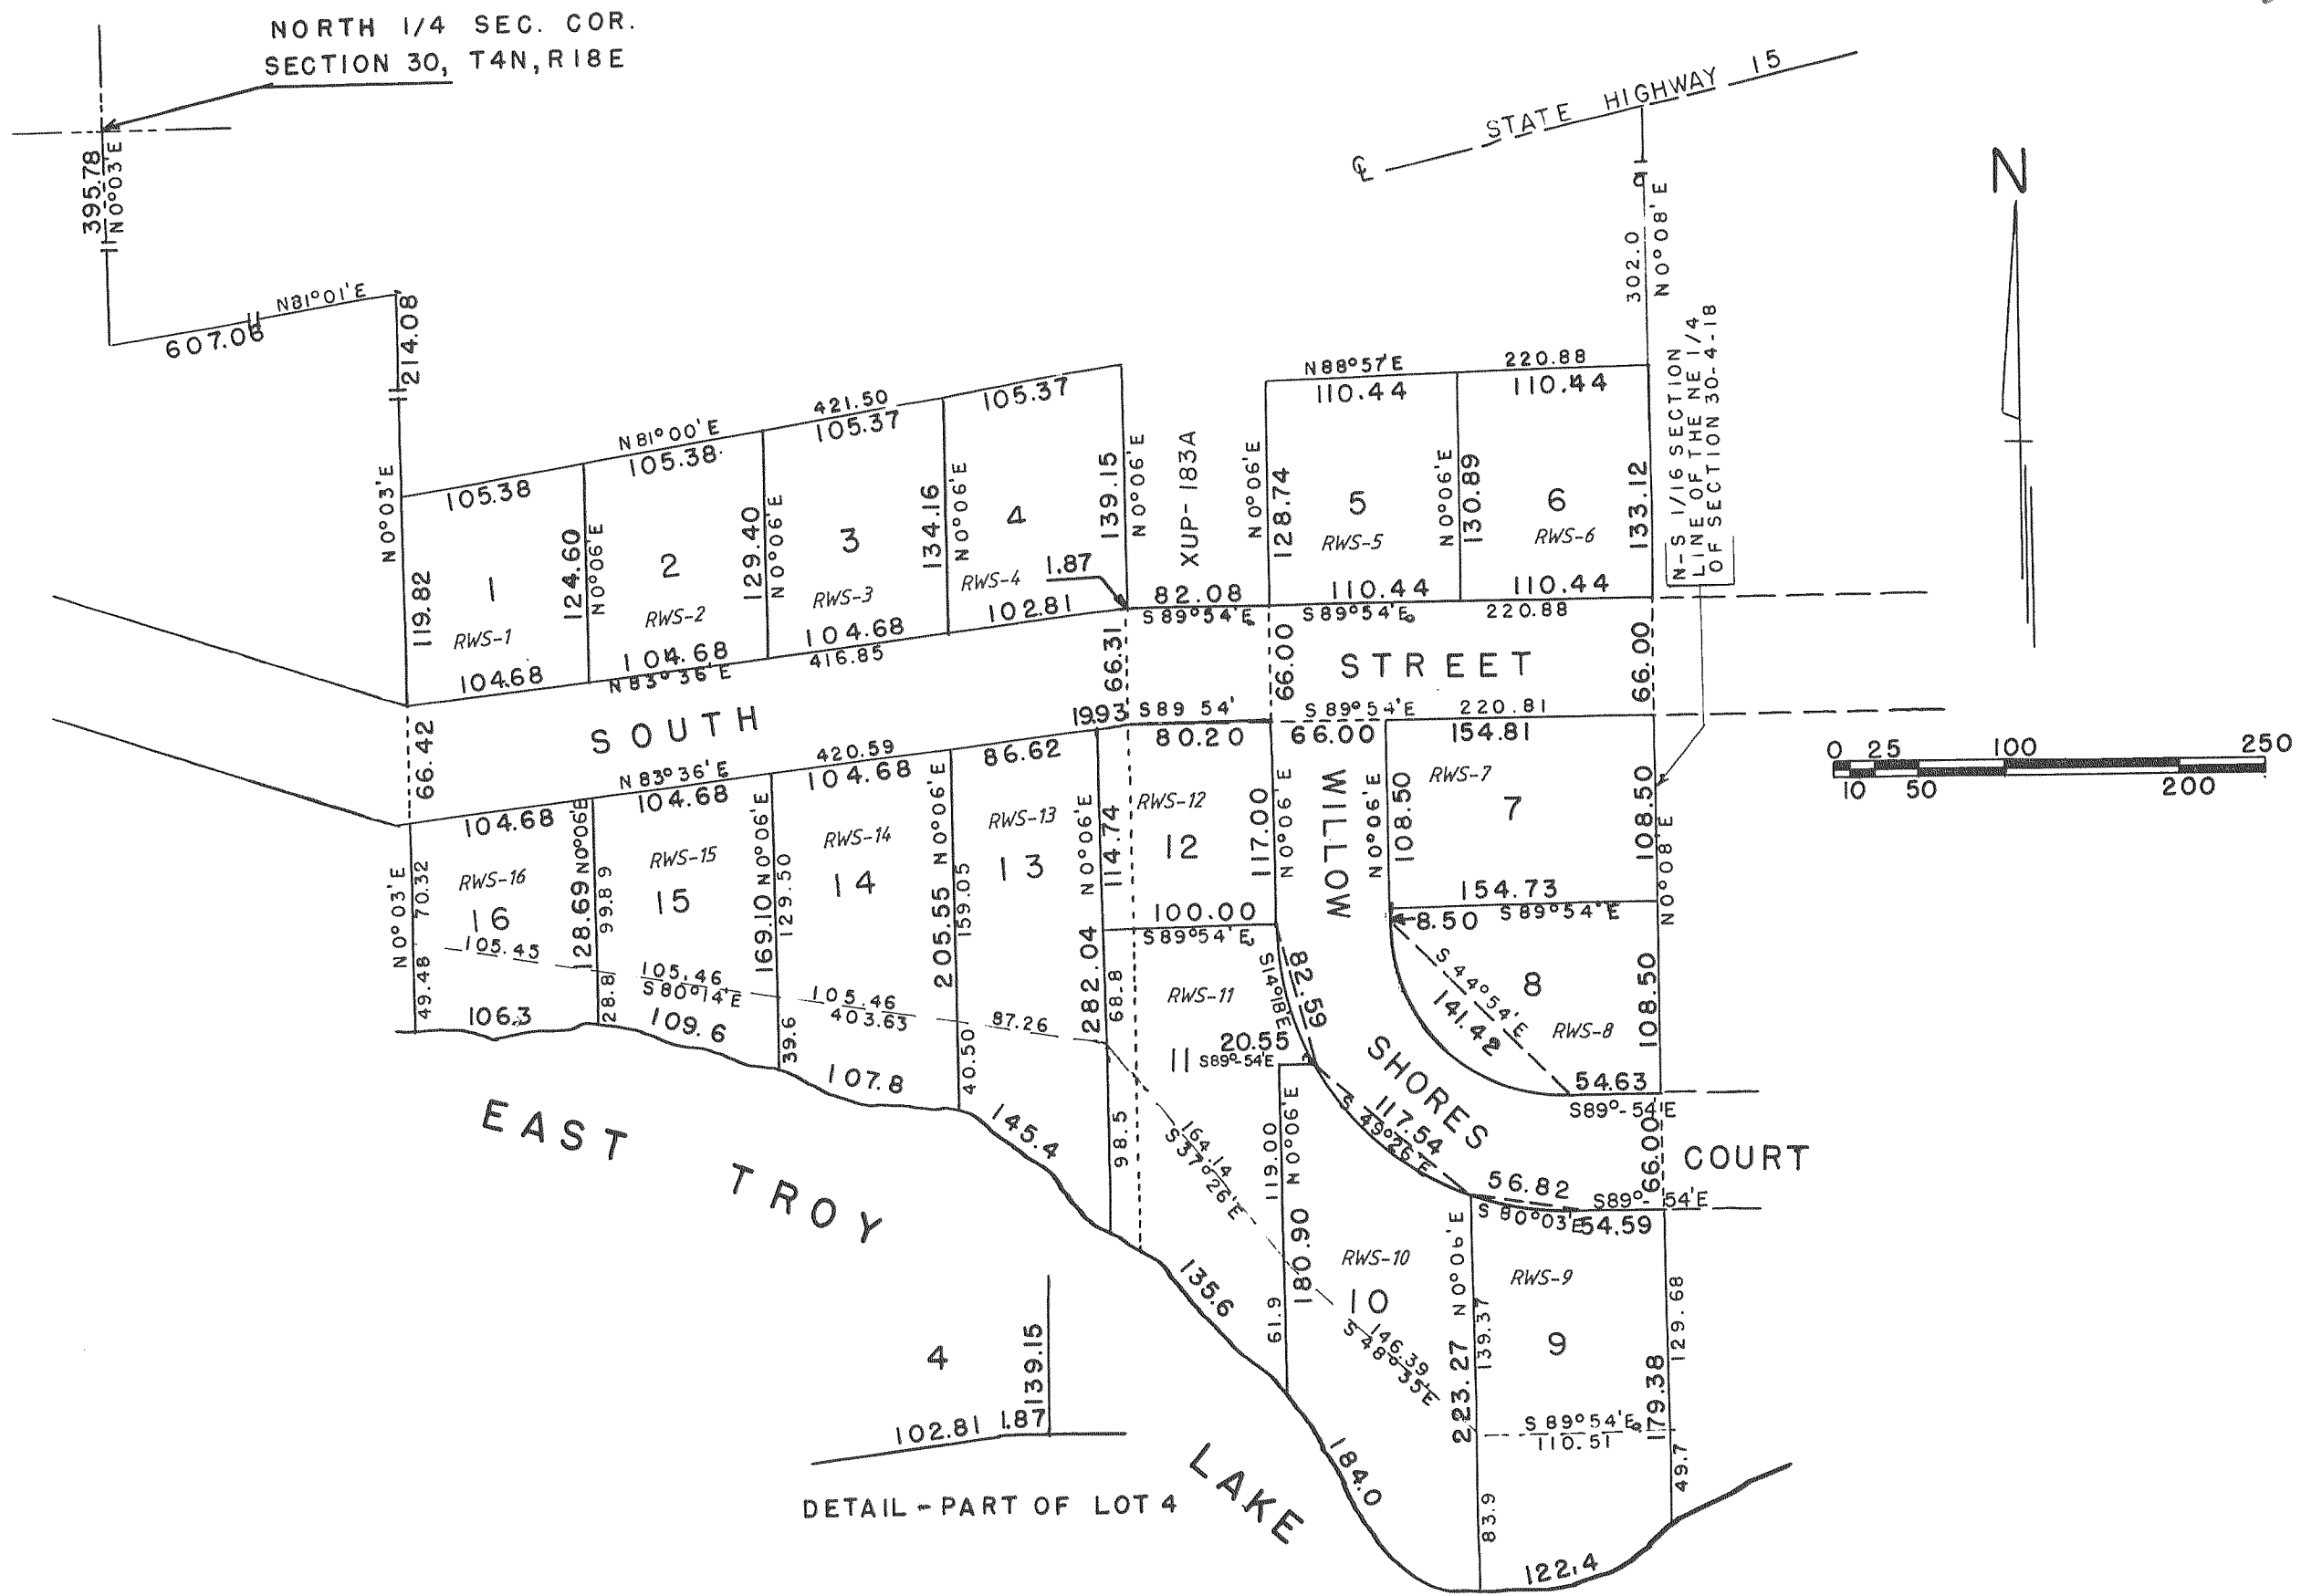

# WILLOW SHORES SUBDIVISION

## NORTHEAST 1/4 SECTION 30

### VILLAGE OF EAST TROY

REVISIONS : 04/11/94