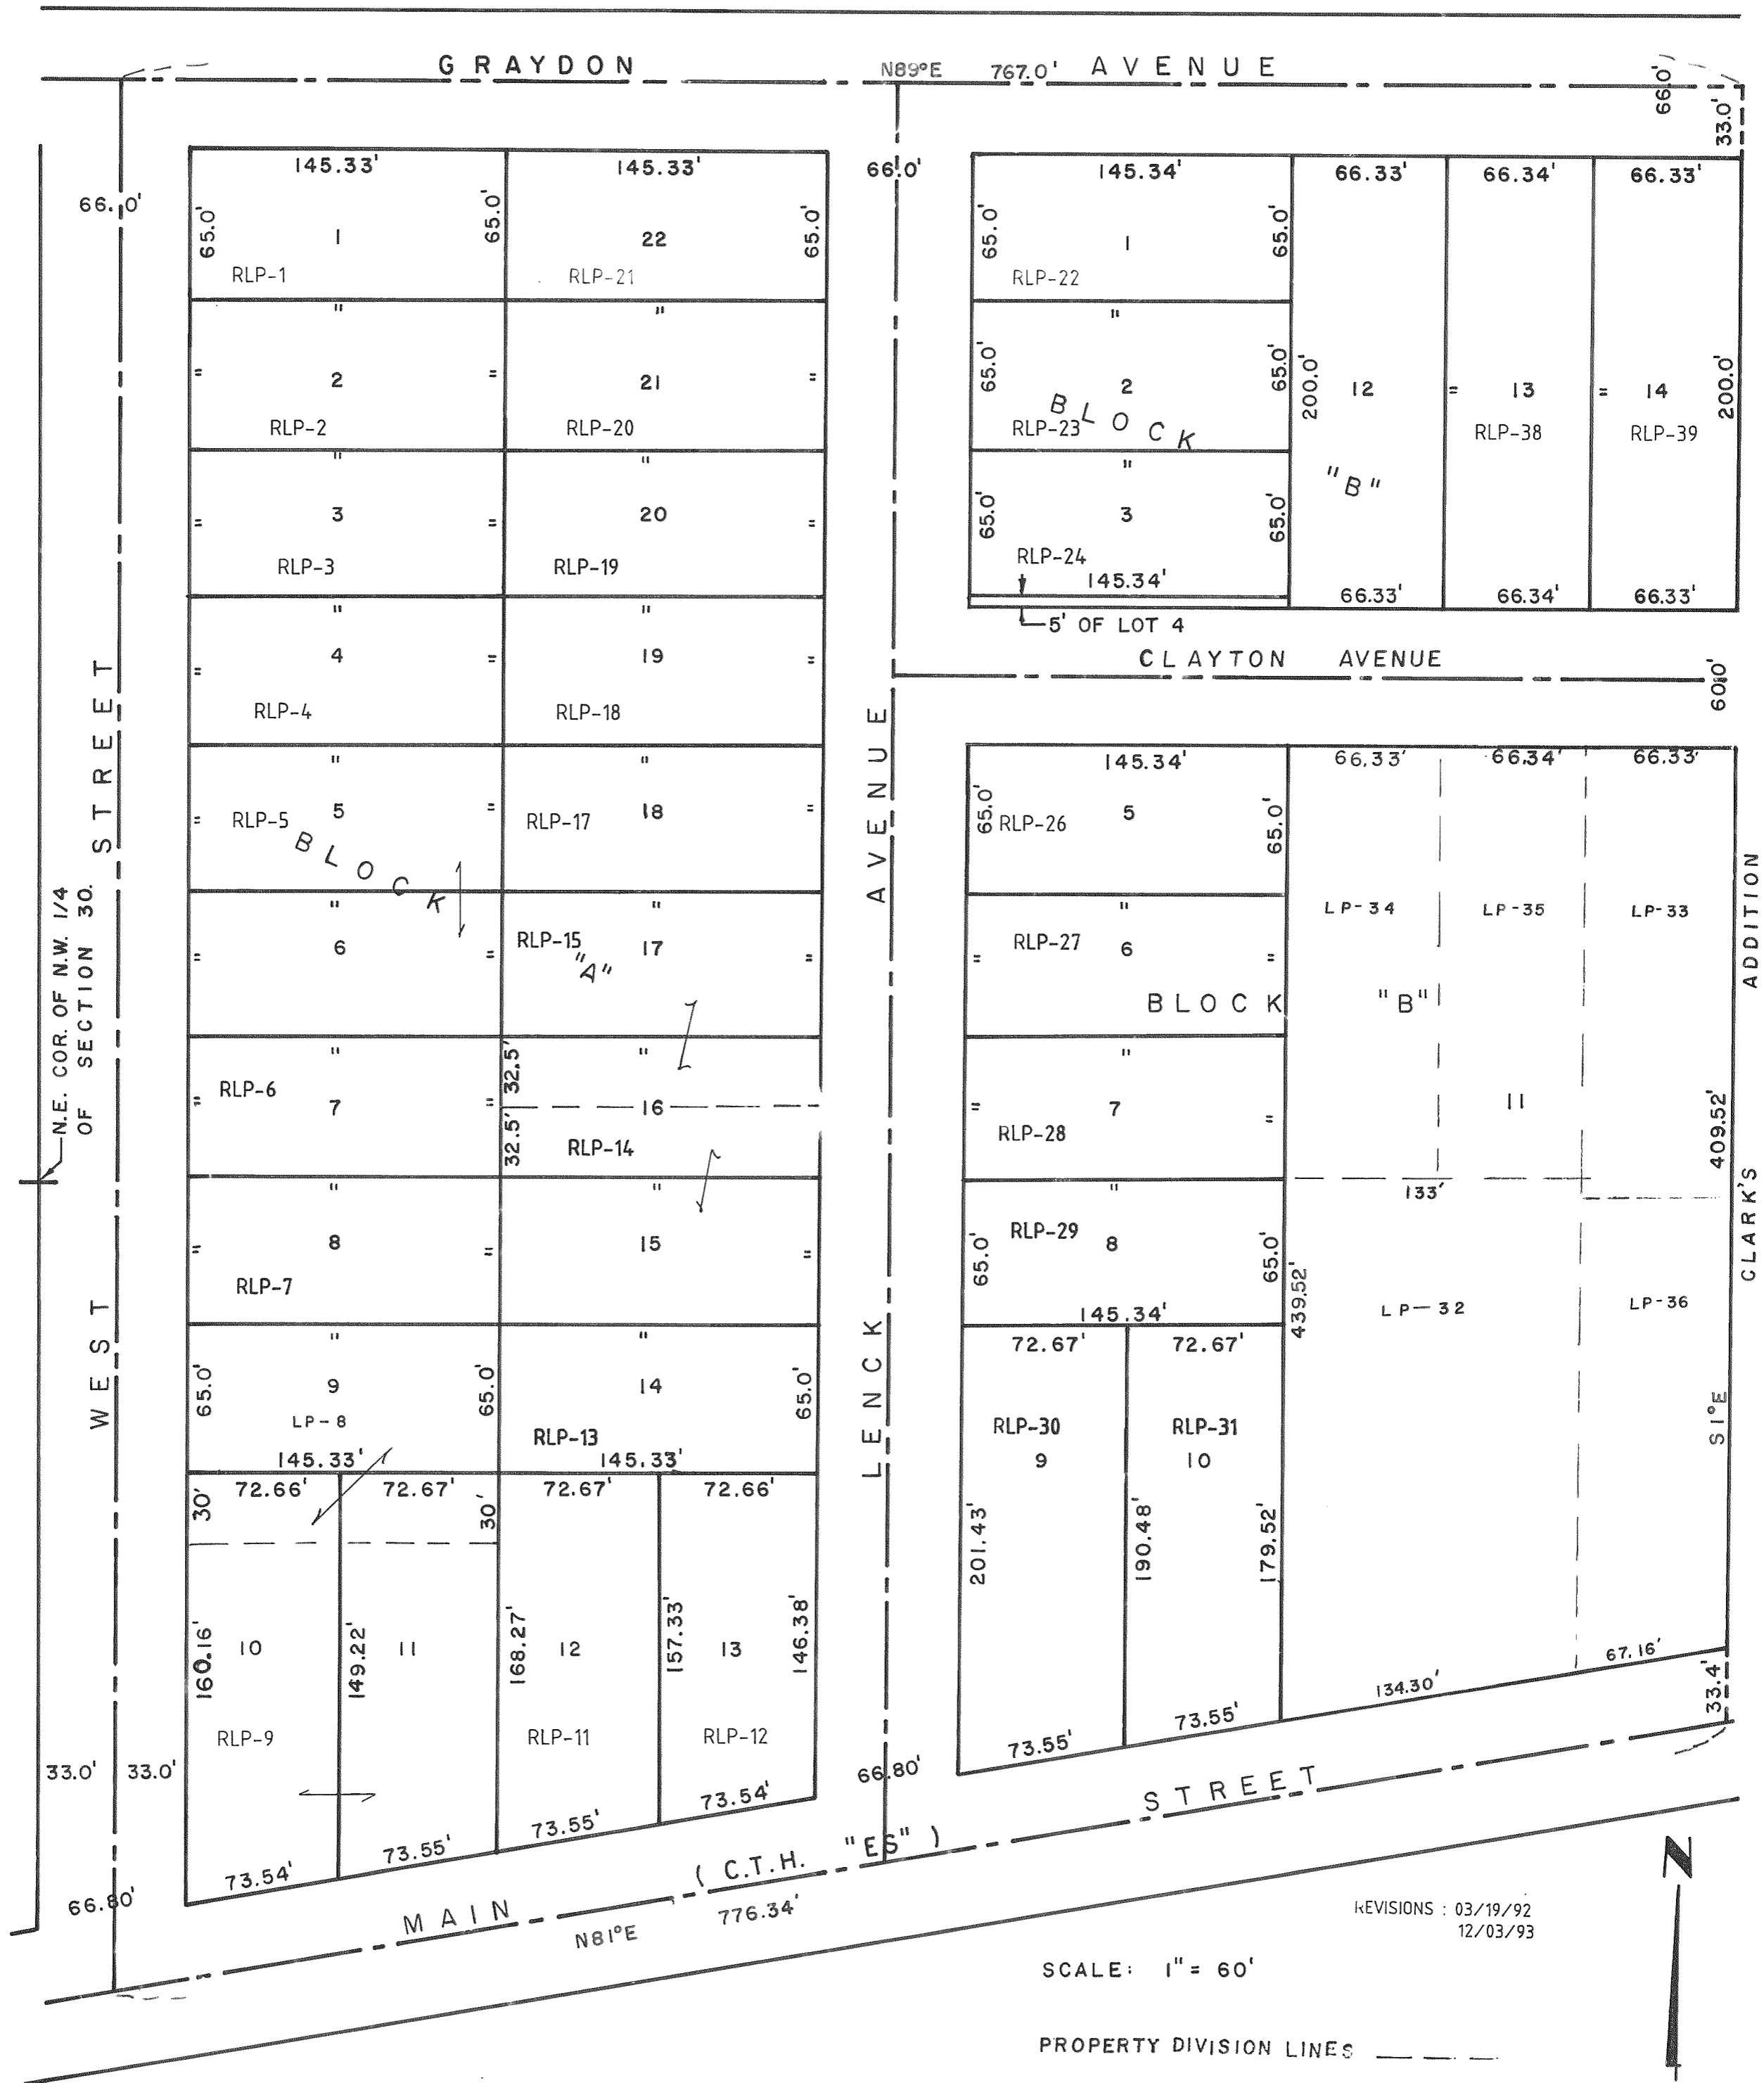

LENCKS PARK ADDITION

VILLAGE OF EAST TROY

REVISIONS : 03/19/92
12/03/93

SCALE: 1" = 60'

PROPERTY DIVISION LINES