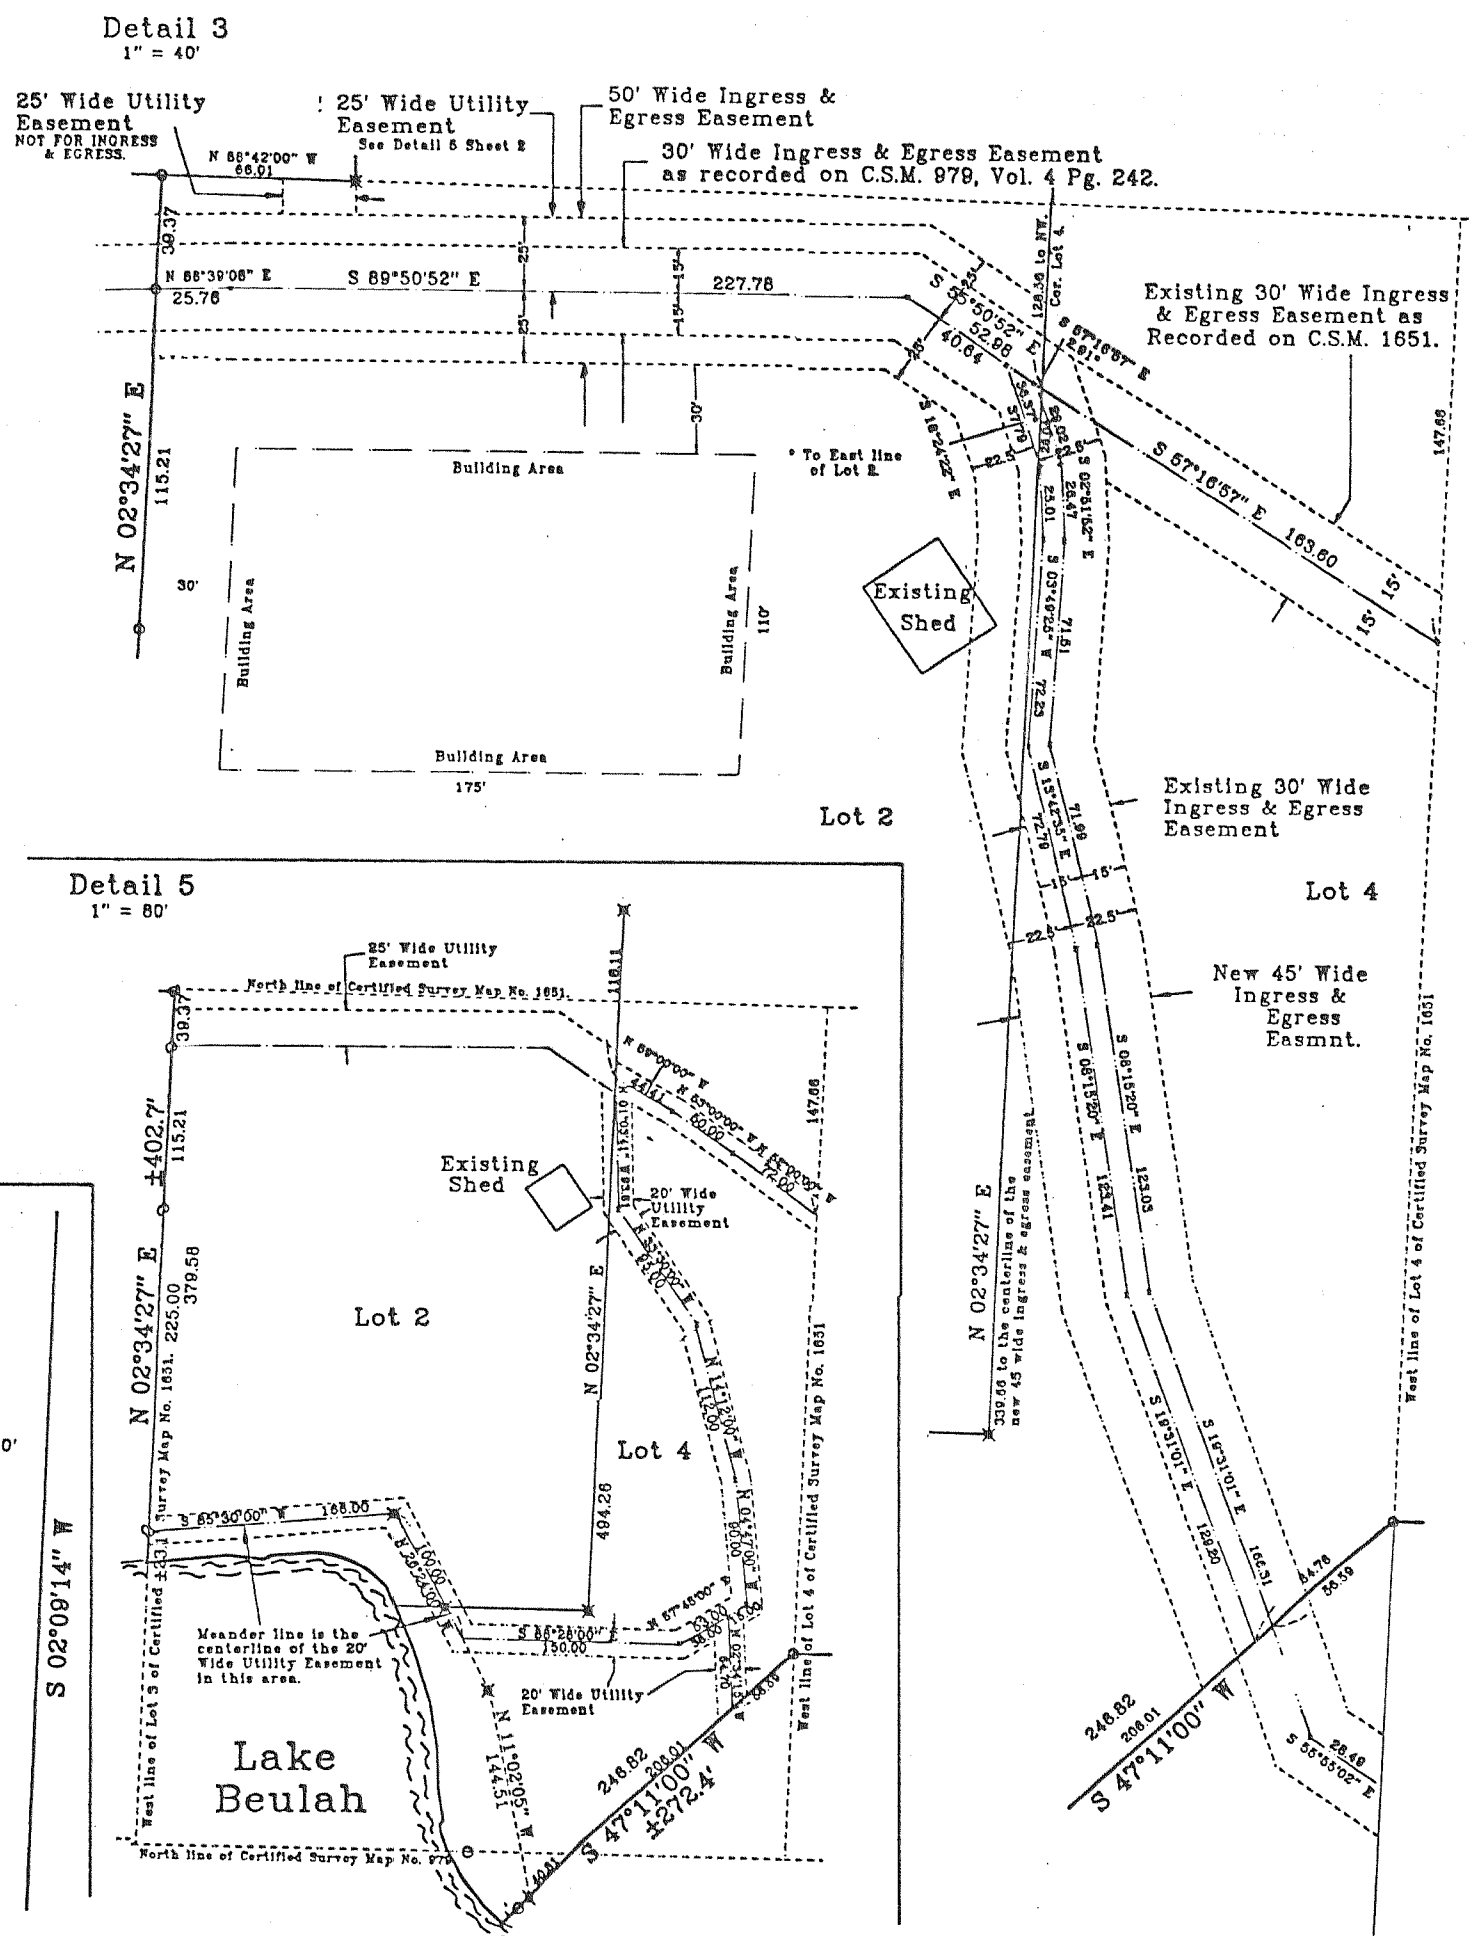

# Itsa Little Subdivision

Located in the Southeast 1/4 of the Northwest 1/4 of Section 8, Town 4 North, Range 18 East, Town of East Troy, Walworth County, Wisconsin.

## Detail Drawings

REVISIONS :