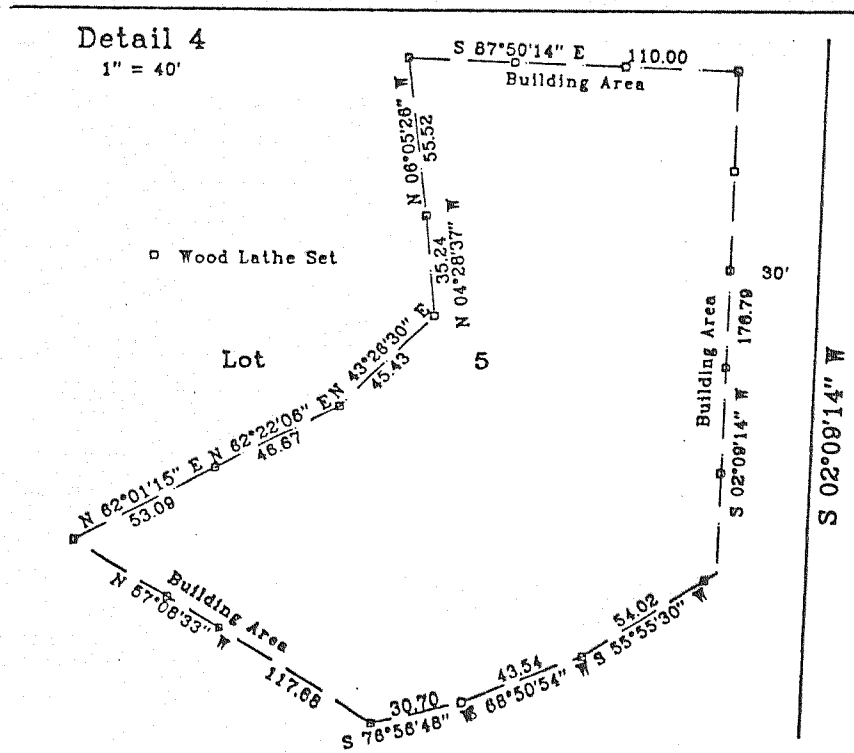

# Itsa Little Subdivision

Located in the Southeast 1/4 of the Northwest 1/4 of Section 8, Town 4 North, Range 18 East, Town of East Troy, Walworth County, Wisconsin.

## Detail Drawings

REVISIONS :