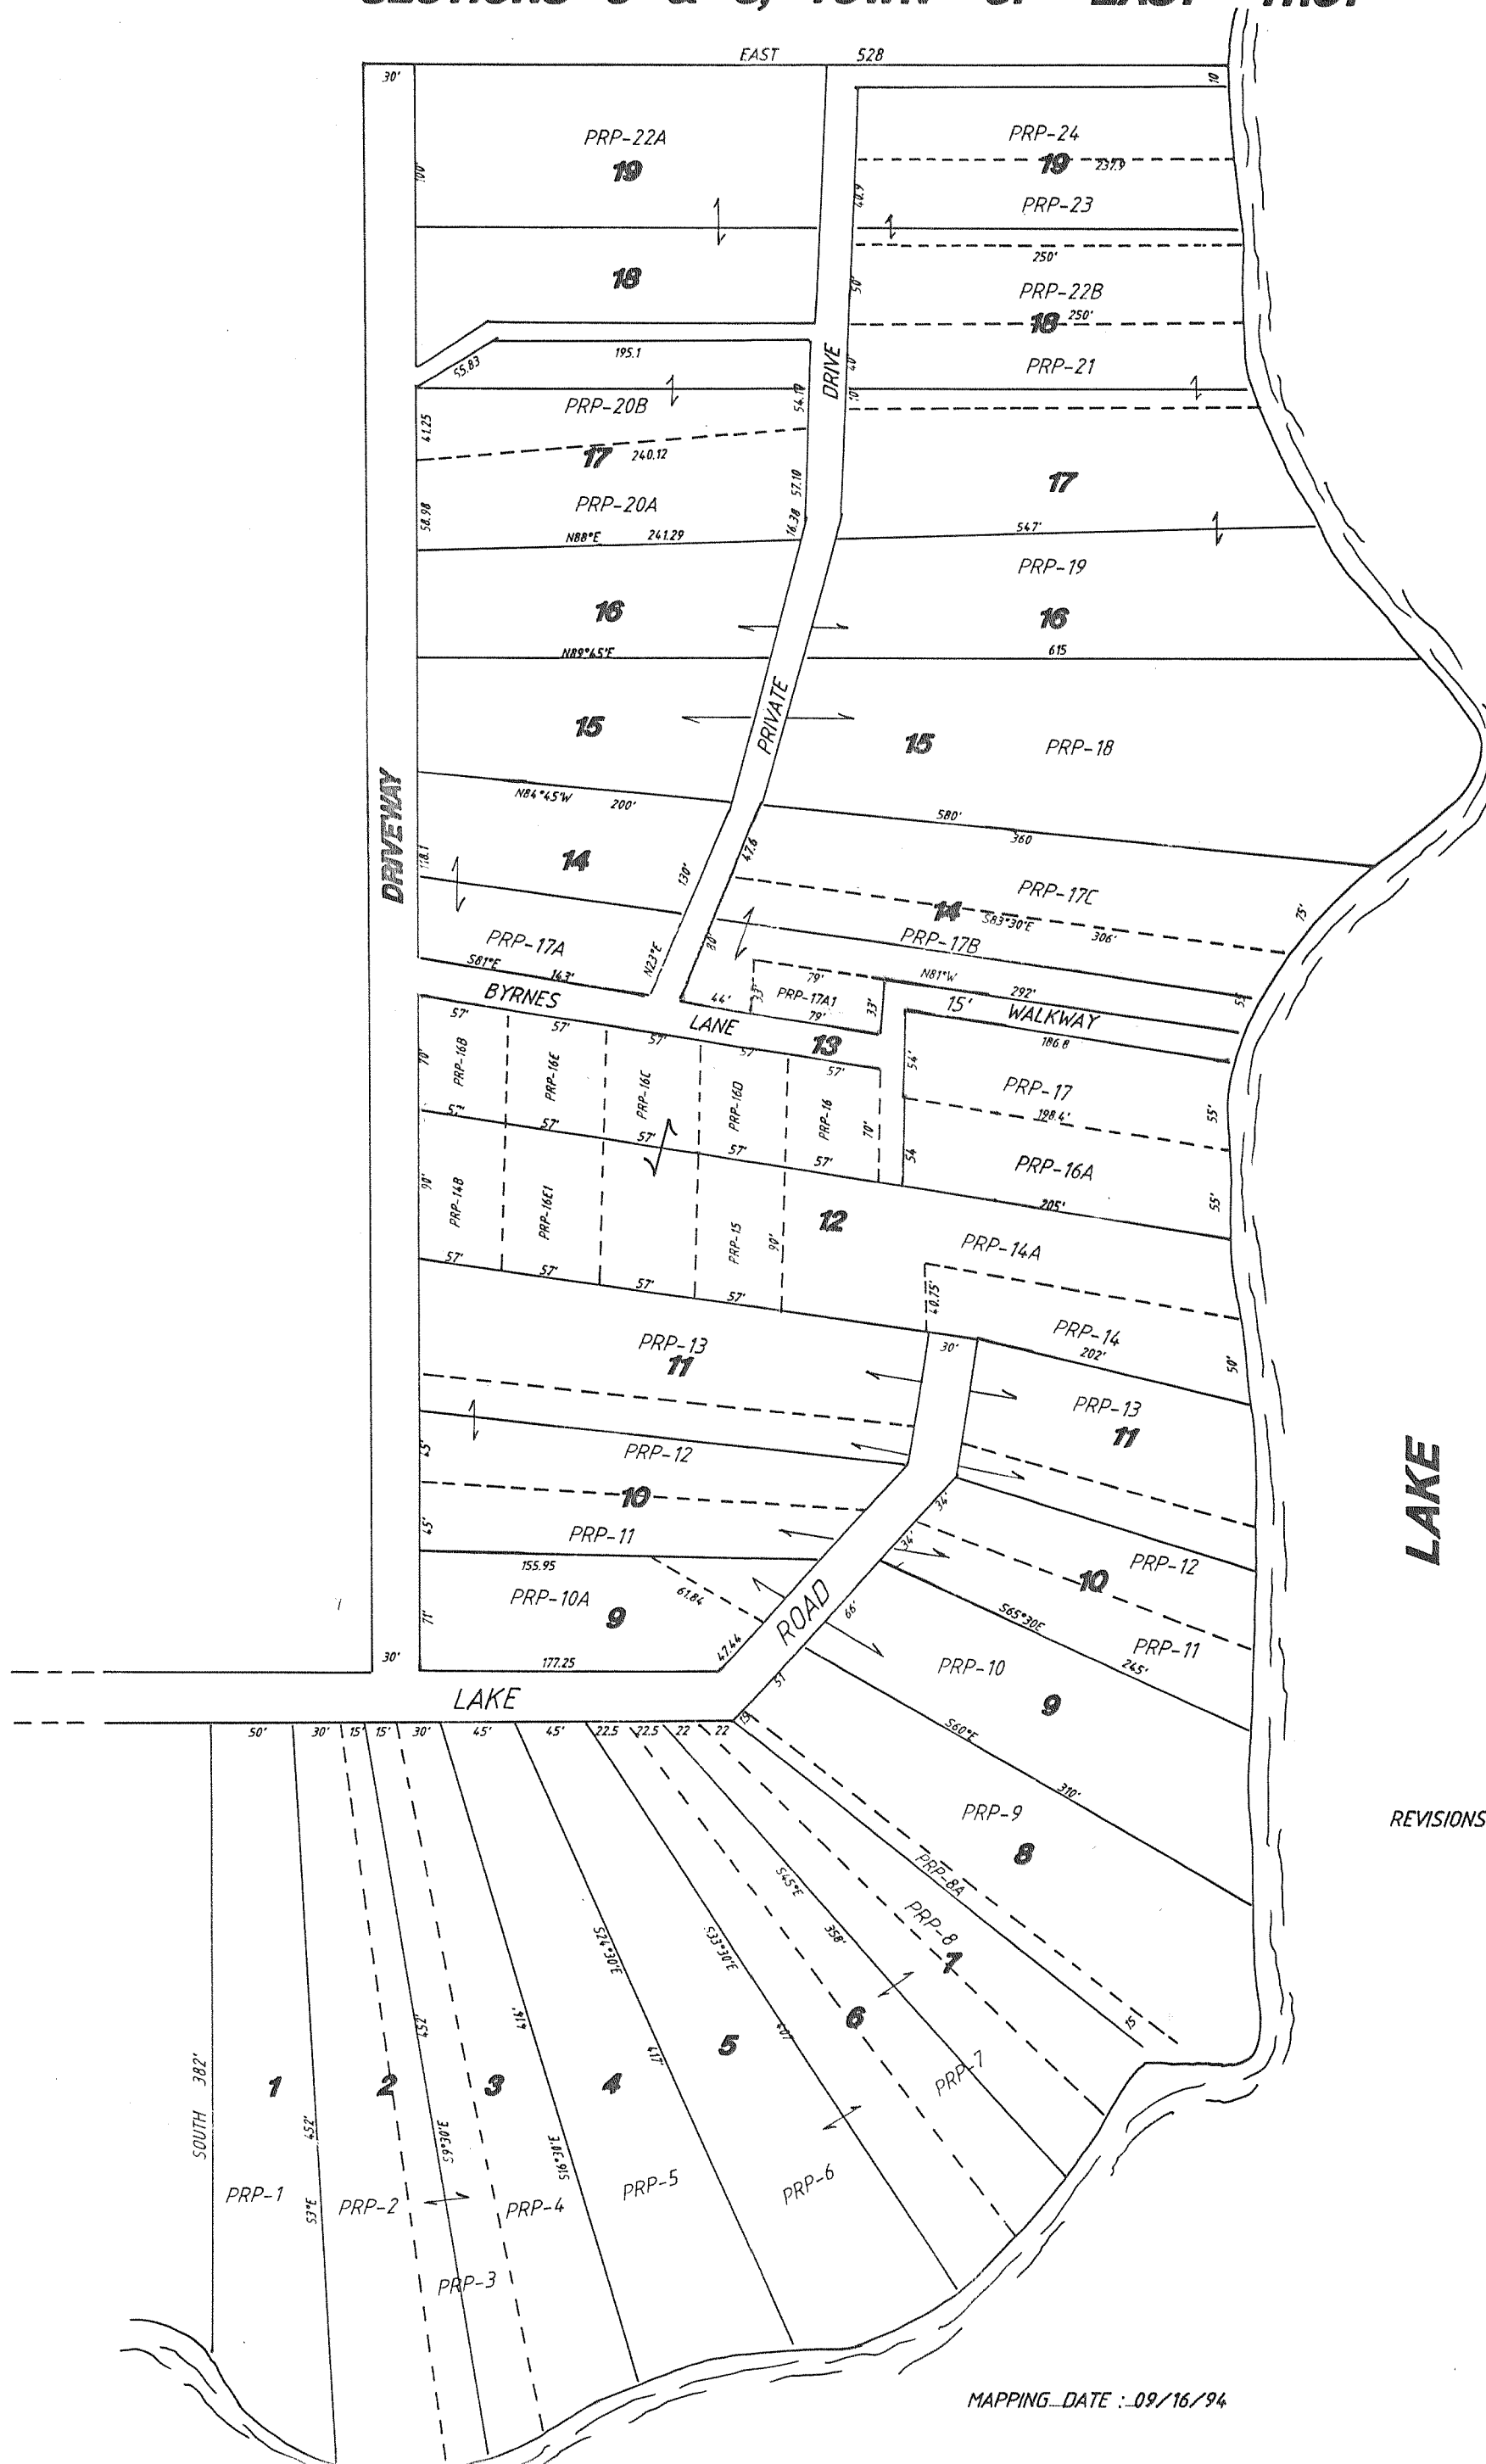

ROMADKA PARK

SECTIONS 5 & 8, TOWN OF EAST TROY

SCALE : 1" = 100'

REVISIONS : 03/16/96
12/07/99

MAPPING DATE : 09/16/94