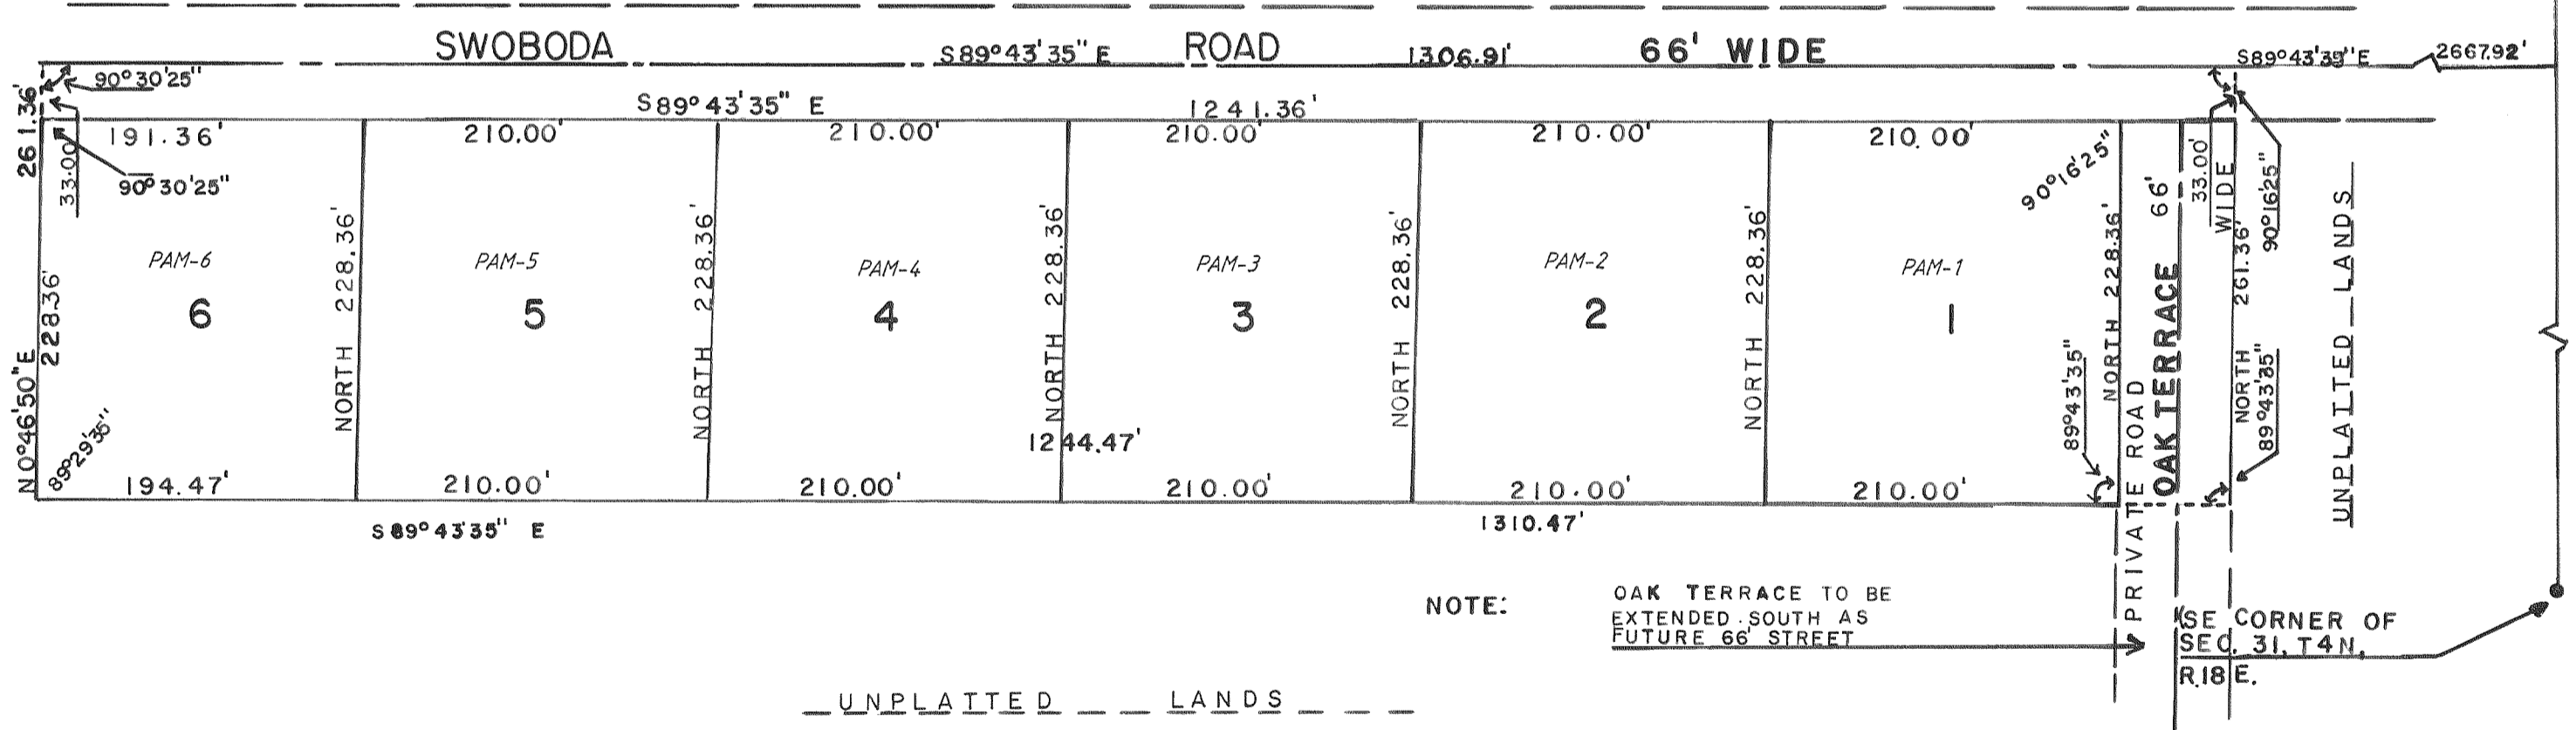

AMES MANOR

A SUBDIVISION LOCATED IN THE SE 1/4 OF THE SW 1/4 OF SECTION 31, T4N, R18E. WALWORTH COUNTY, WISCONSIN

SCALE - 1" = 100'

EAST-1/4 CORNER OF SECTION 31, T4N, R18E

UNPLATTED LANDS

UNPLATTED LANDS

SECTION 31, T4N, R18E.

LOCATION SKETCH

REVISIONS: 04/30/97

SCALE - 1" = 1000'