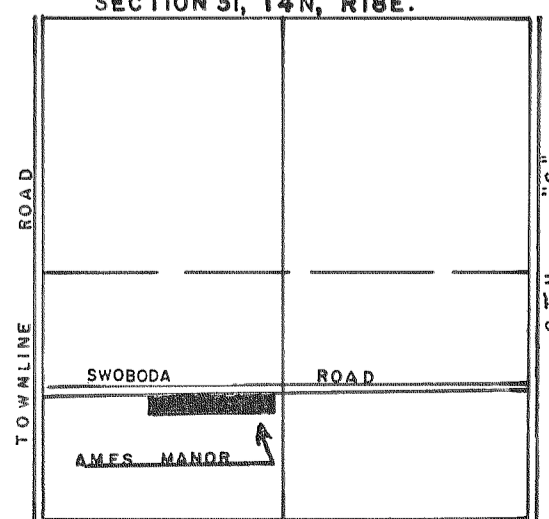

AMES MANOR

A SUBDIVISION LOCATED IN THE SE 1/4 OF THE SW 1/4 OF SECTION 31, T4N, R18E. WALWORTH COUNTY, WISCONSIN

SCALE - 1" = 100'

EAST-1/4 CORNER OF SECTION 31, T4N, R18E

UNPLATTED LANDS

UNPLATTED LANDS

SECTION 31, T4N, R18E.

LOCATION SKETCH

REVISIONS: 04/30/97

SCALE - 1" = 1000'