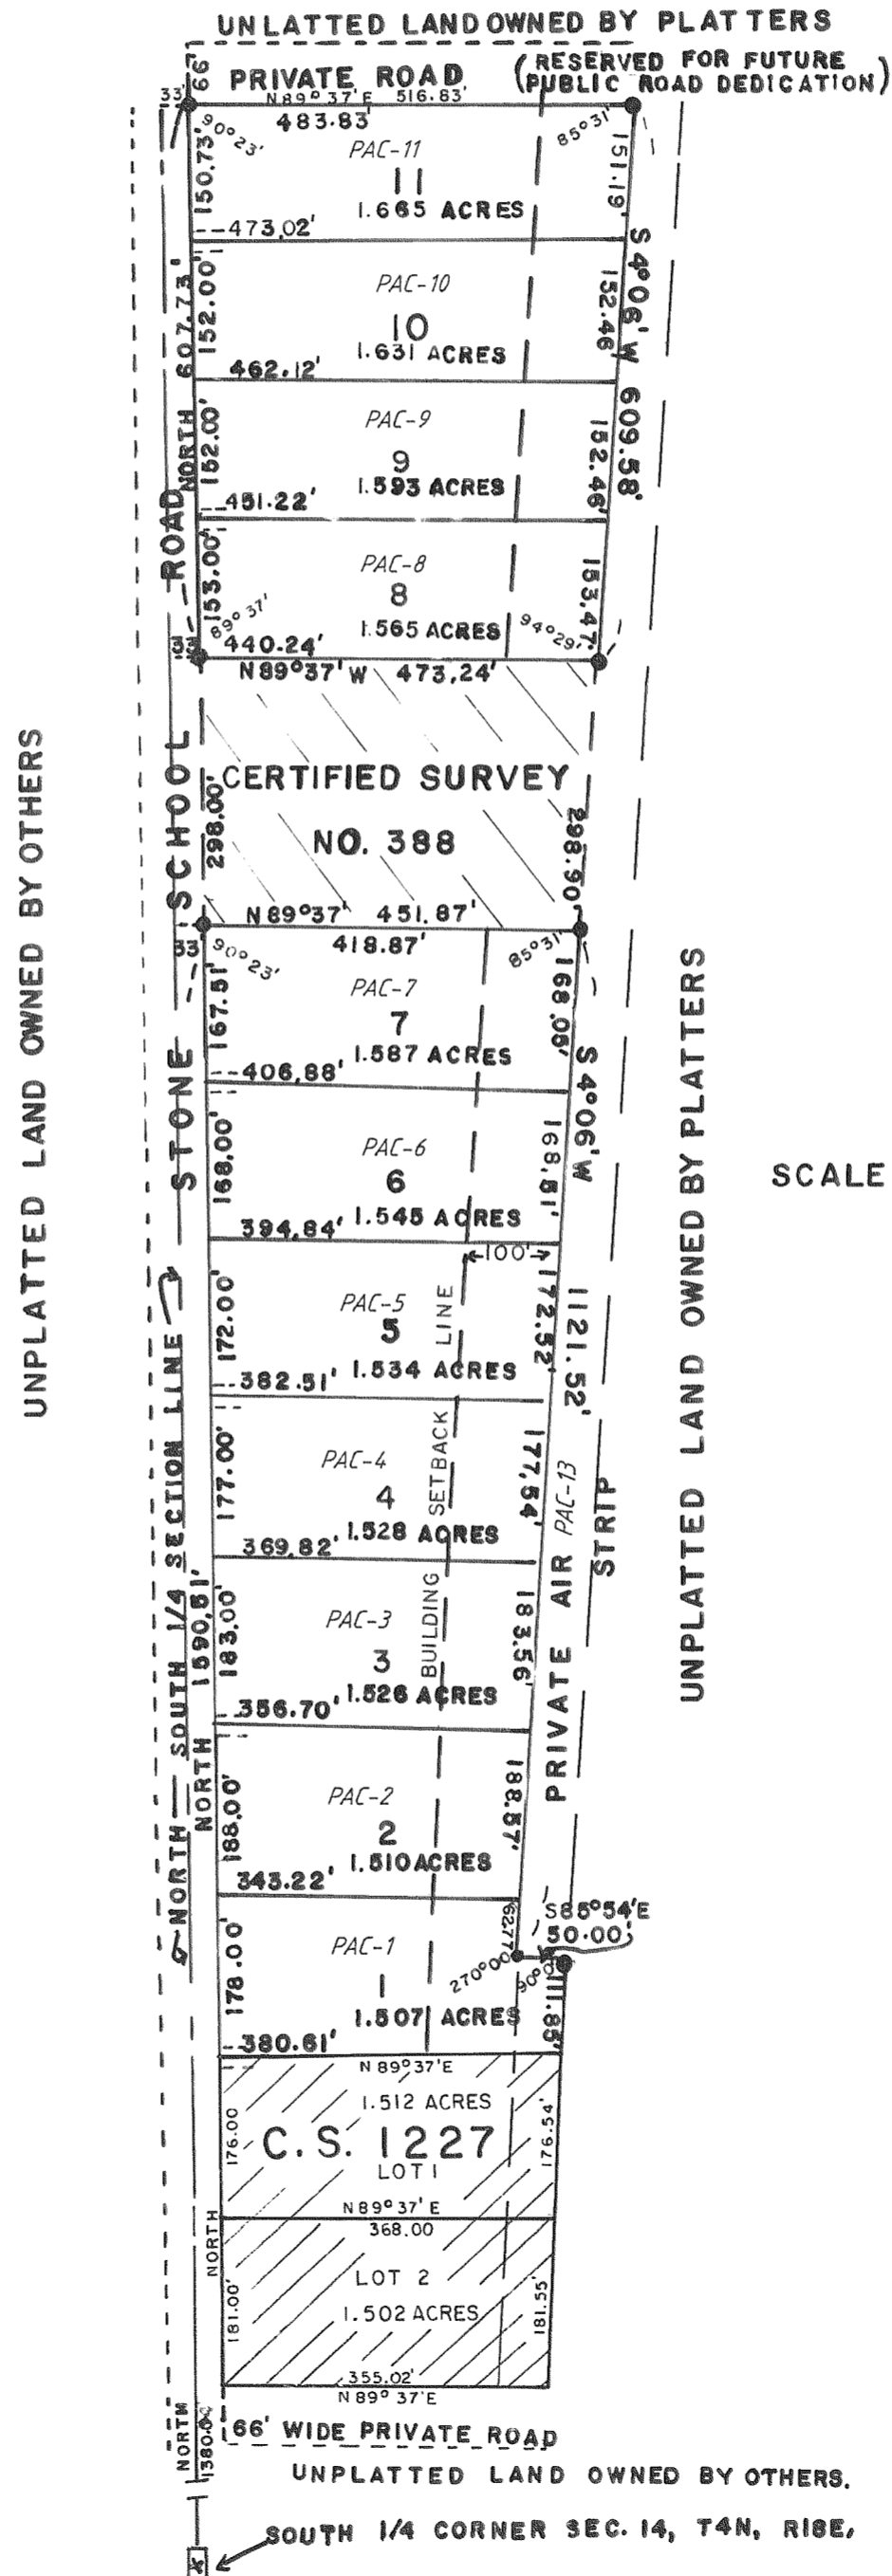

AIR TROY ESTATES

A SUBDIVISION LOCATED IN THE SW 1/4 OF THE NE 1/4 AND THE NW 1/4 OF THE SE 1/4 OF SECTION 14, T4N, R18E, TOWN OF EAST TROY, WALWORTH COUNTY, WISCONSIN.

REVISIONS : 04/30/97

LOCATION SKETCH