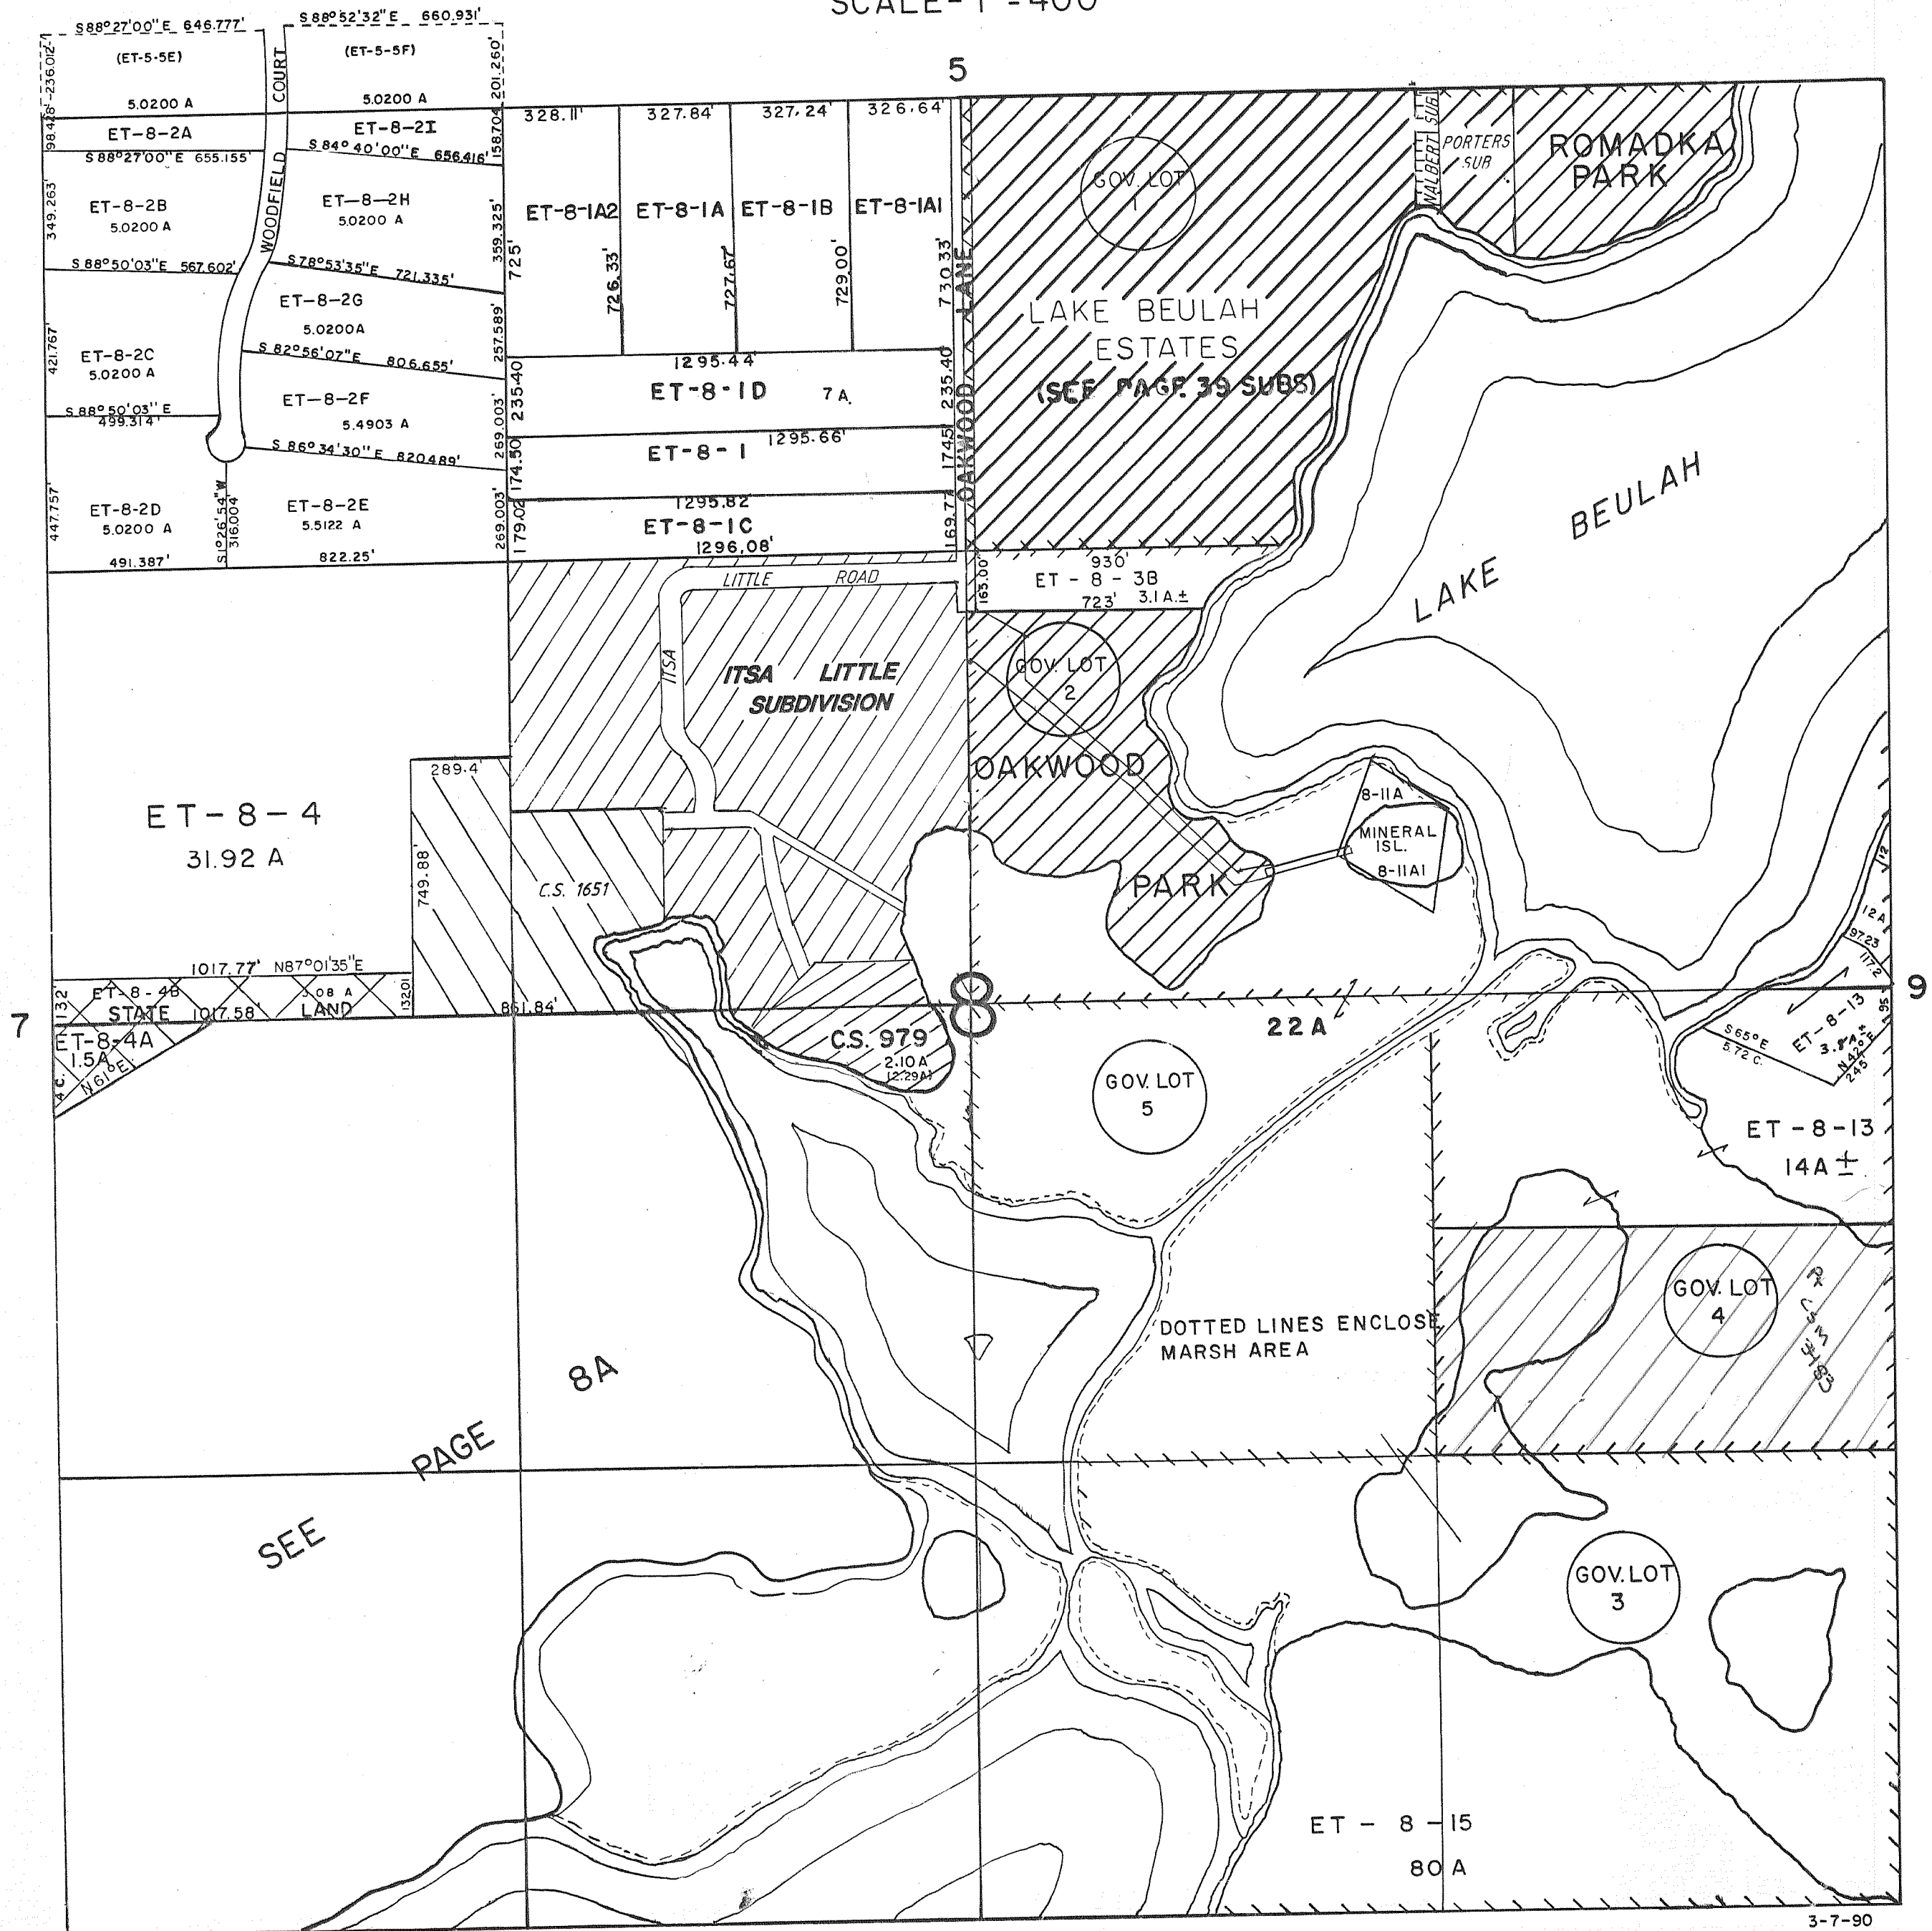

SEC. 8 - T4N R18E - EAST TROY

SCALE - 1" = 400'

SEE PAGE 8A

APV