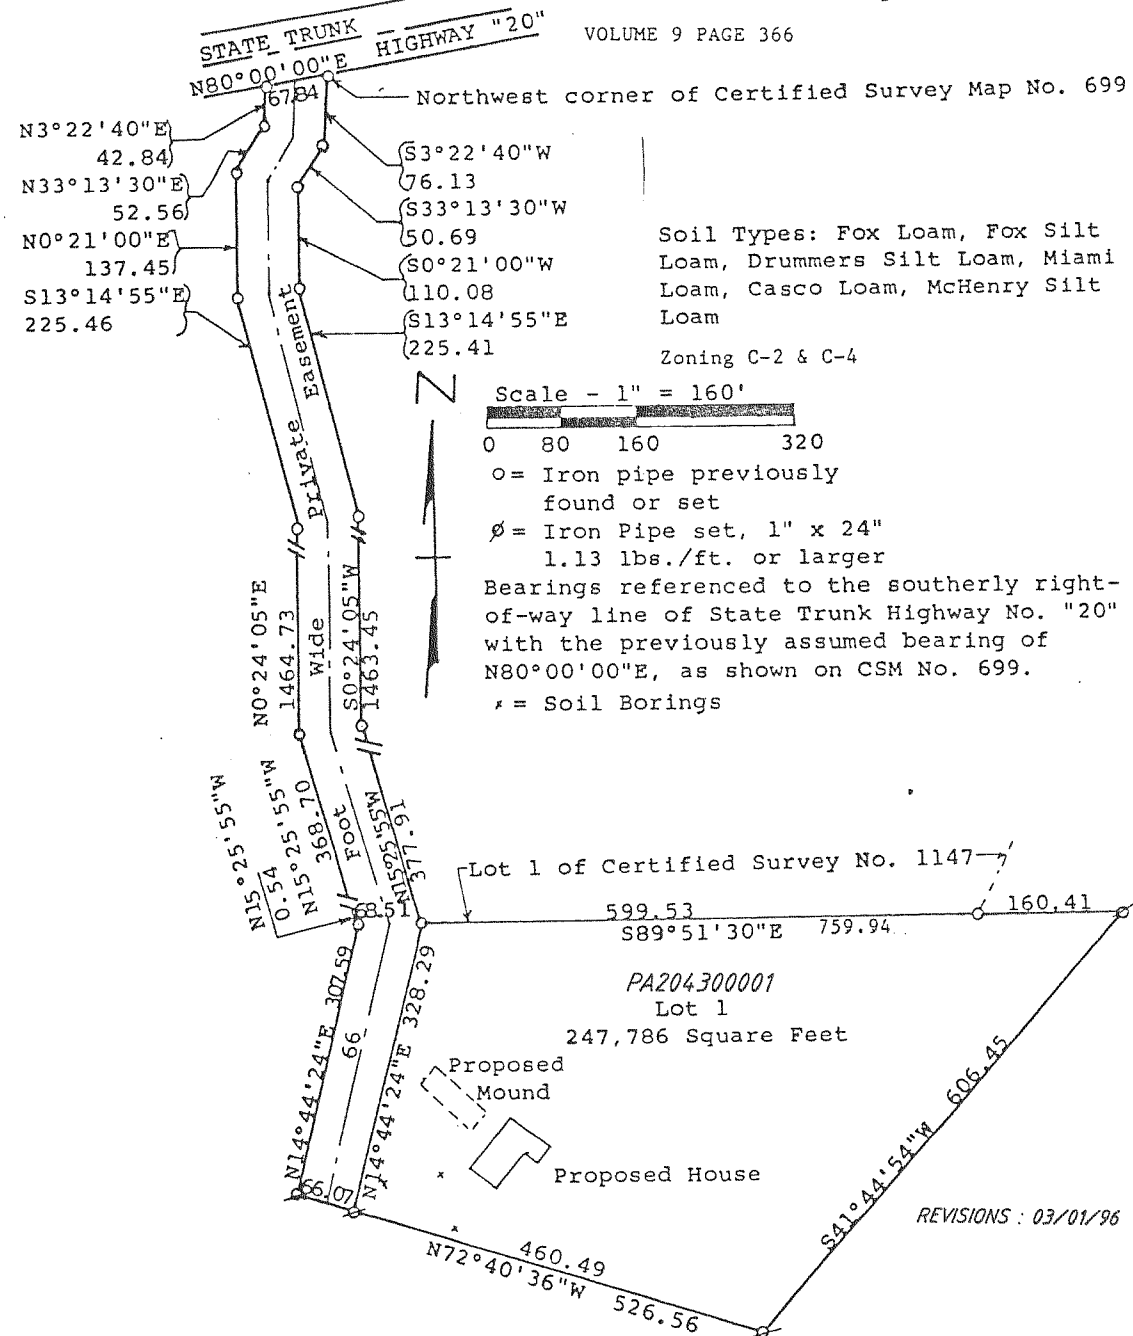

CERTIFIED SURVEYS 2043, 2076, 2082

TOWN OF EAST TROY

CERTIFIED SURVEY NO. 2043

Land located in the Southwest 1/4 of Section 23 & In the Northwest 1/4 of Section 26, T4N, R18E, Walworth County, Wisconsin

VOLUME 9 PAGE 366

WALWORTH COUNTY CERTIFIED SURVEY MAP NO. 2076 . VOLUME 10 PAGE 43

Part of the Southeast 1/4 of the Northwest 1/4 and the Northeast 1/4 of the Northwest 1/4 of Section 35, Township 4 North, Range 18 East of the 4th Principal Meridian in the Township of East Troy, Walworth County, Wisconsin.

WALWORTH COUNTY CERTIFIED SURVEY MAP NO. 2082 . VOLUME 10 PAGE 54

REVISIONS: 03/01/96

Part of the Southeast 1/4 of the Northwest 1/4 of Section 35, Township 4 North, Range 18 East of the 4th Principal Meridian in the Township of East Troy, Walworth County, Wisconsin.