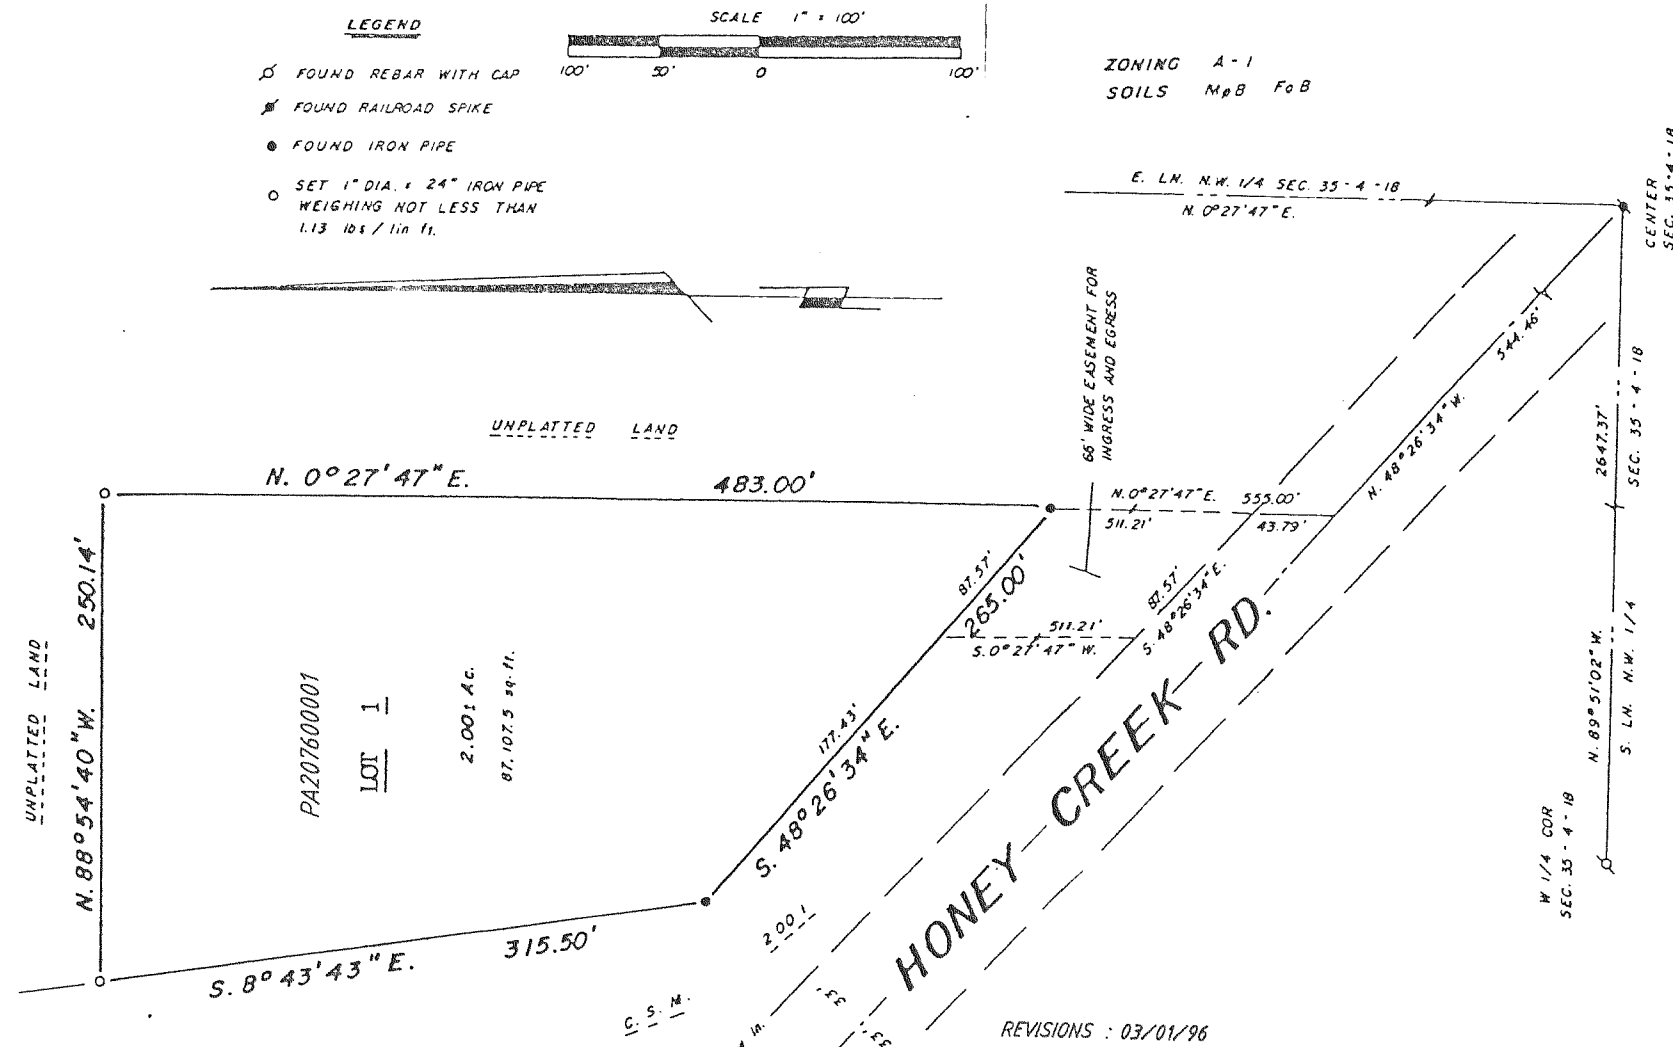

CERTIFIED SURVEYS 2043, 2076, 2082

TOWN OF EAST TROY

CERTIFIED SURVEY NO. 2043

Land located in the Southwest 1/4 of Section 23 & In the Northwest 1/4 of Section 26, T4N, R18E, Walworth County, Wisconsin

VOLUME 9 PAGE 366

WALWORTH COUNTY CERTIFIED SURVEY MAP NO. 2076 . VOLUME 10 PAGE 43

Part of the Southeast 1/4 of the Northwest 1/4 and the Northeast 1/4 of the Northwest 1/4 of Section 35, Township 4 North, Range 18 East of the 4th Principal Meridian in the Township of East Troy, Walworth County, Wisconsin.

WALWORTH COUNTY CERTIFIED SURVEY MAP NO. 2082 . VOLUME 10 PAGE 54

REVISIONS: 03/01/96

Part of the Southeast 1/4 of the Northwest 1/4 of Section 35, Township 4 North, Range 18 East of the 4th Principal Meridian in the Township of East Troy, Walworth County, Wisconsin.