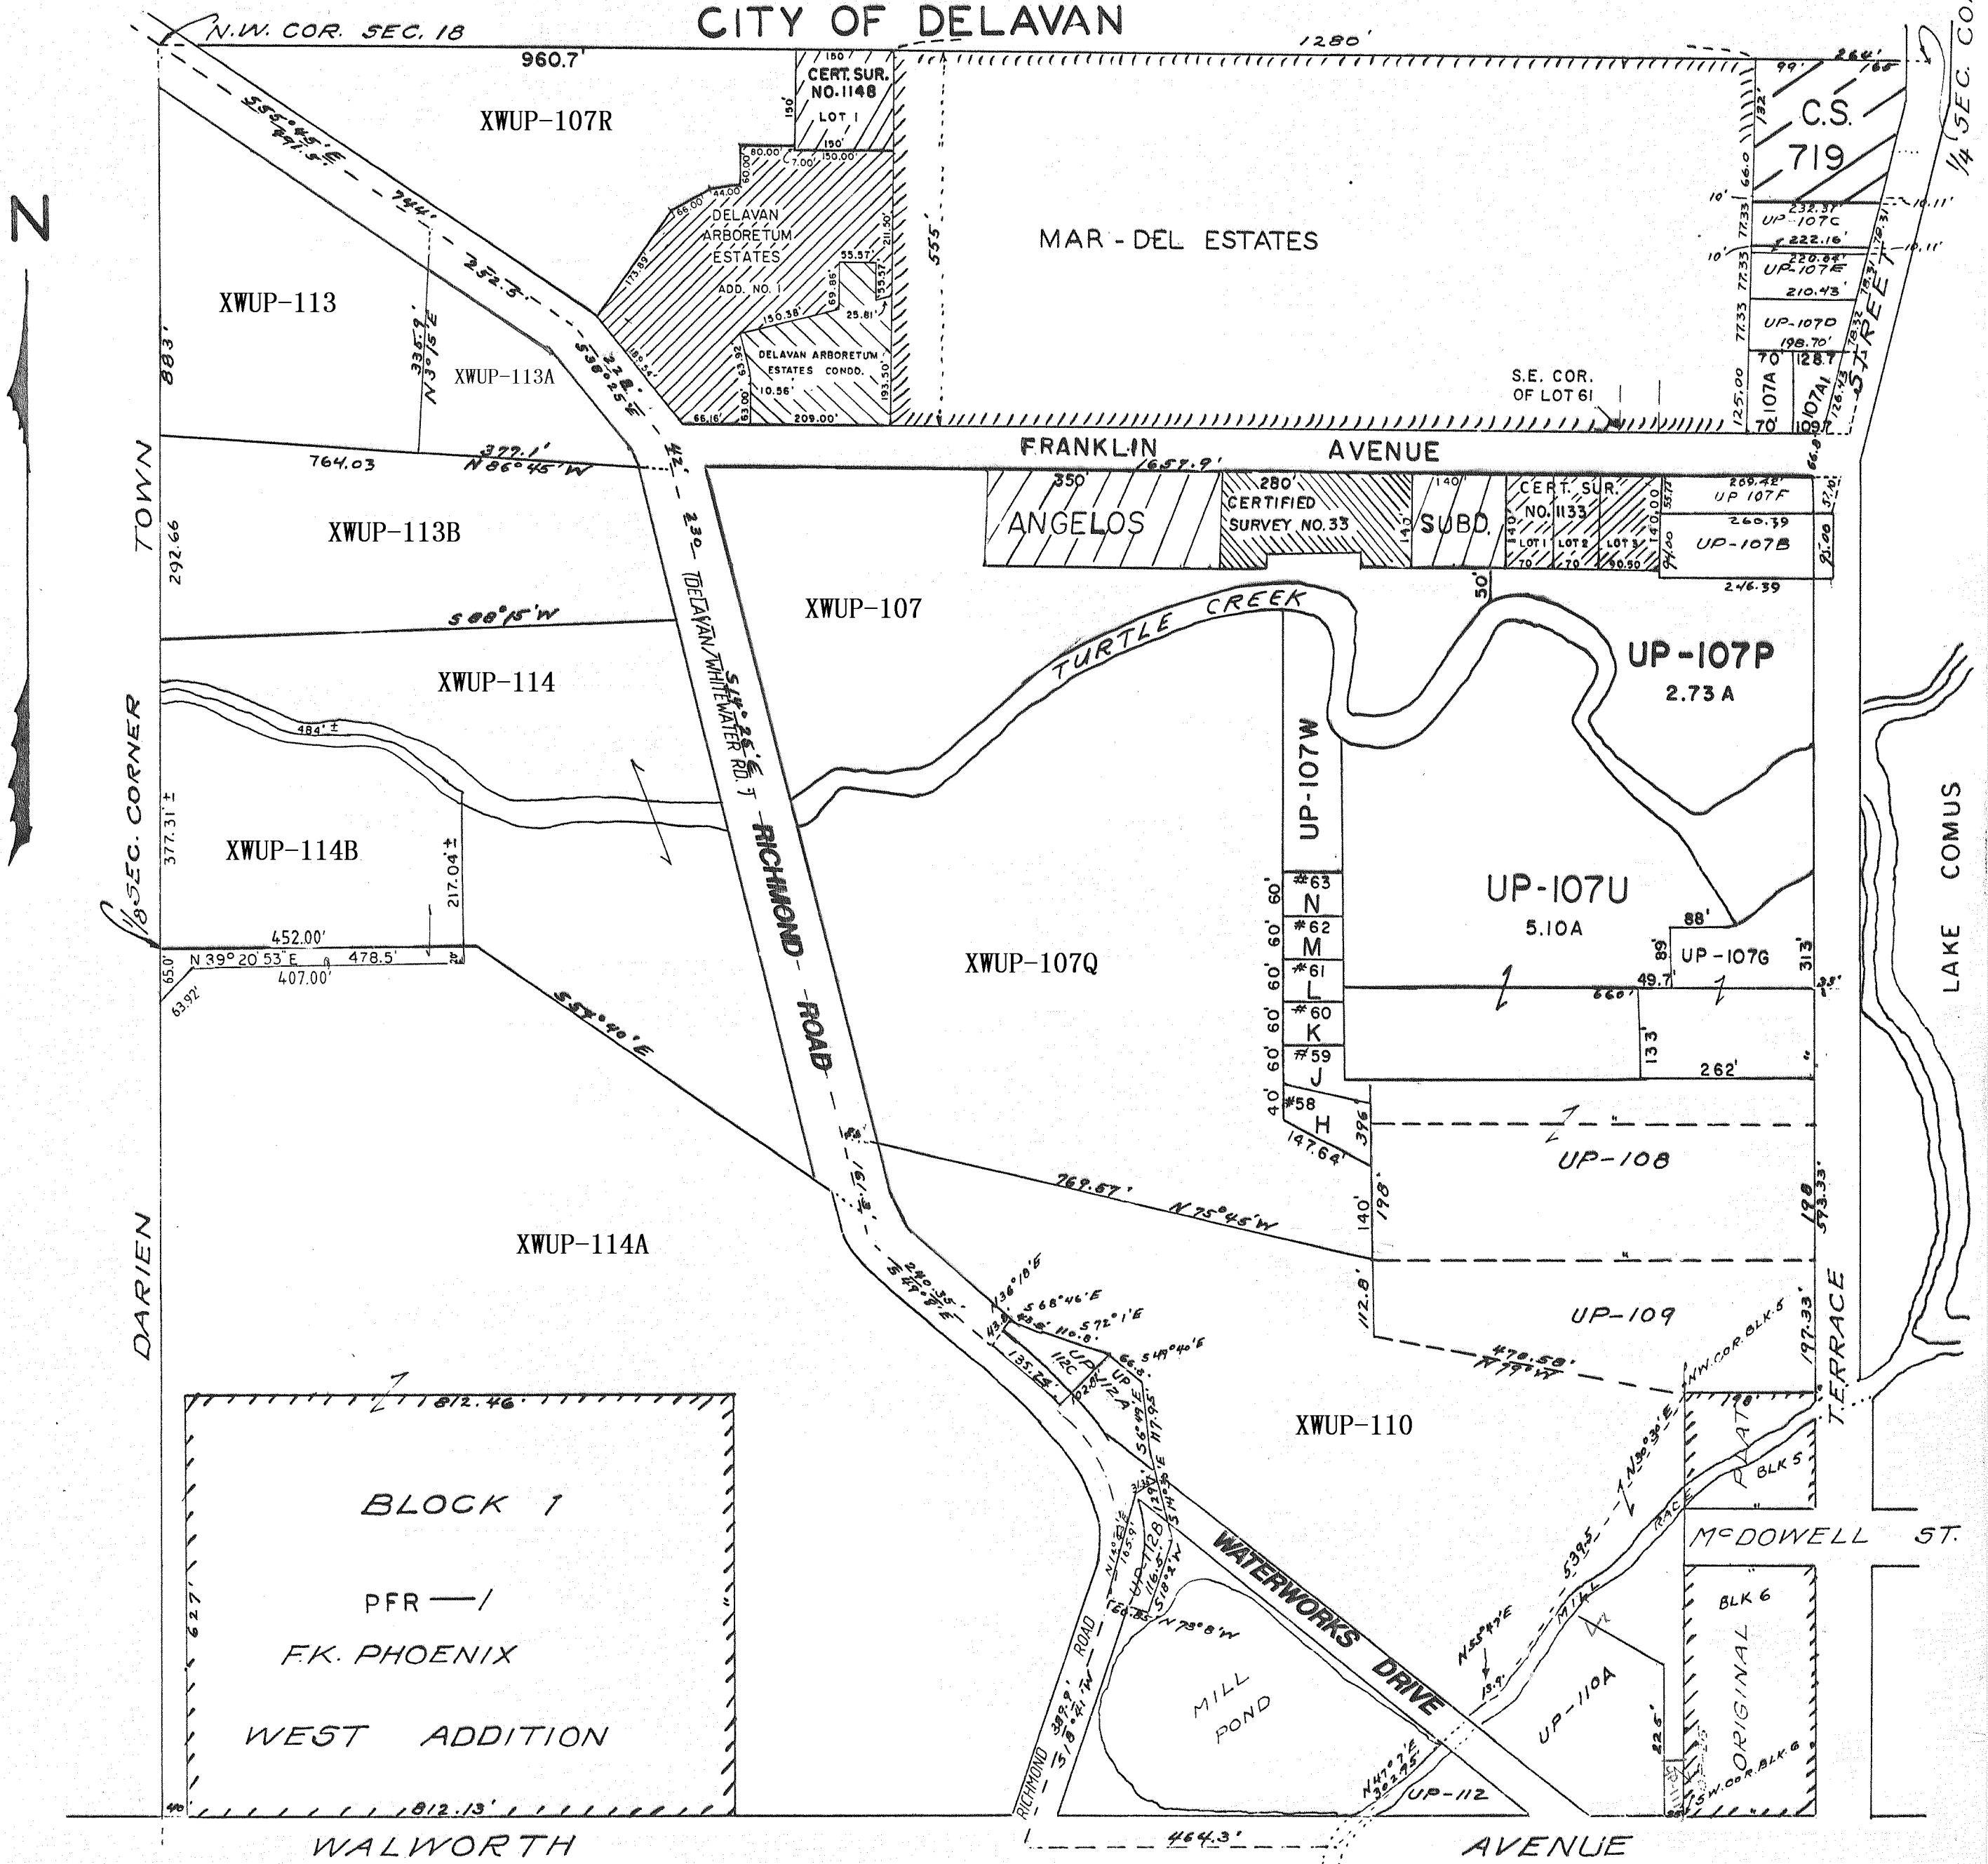

BLOCK I OF F.K. PHOENIX W. ADD.

NW QUAR. SEC. 18 W. OF TERRACE ST.

CITY OF DELAVAN

BLOCK I
PFR —/
F.K. PHOENIX
WEST ADDITION

SCALE - 1 INCH - 200 FEET
PROPERTY LINE

REVISIONS : 12/05/90
08/24/92
09/09/92
02/03/97