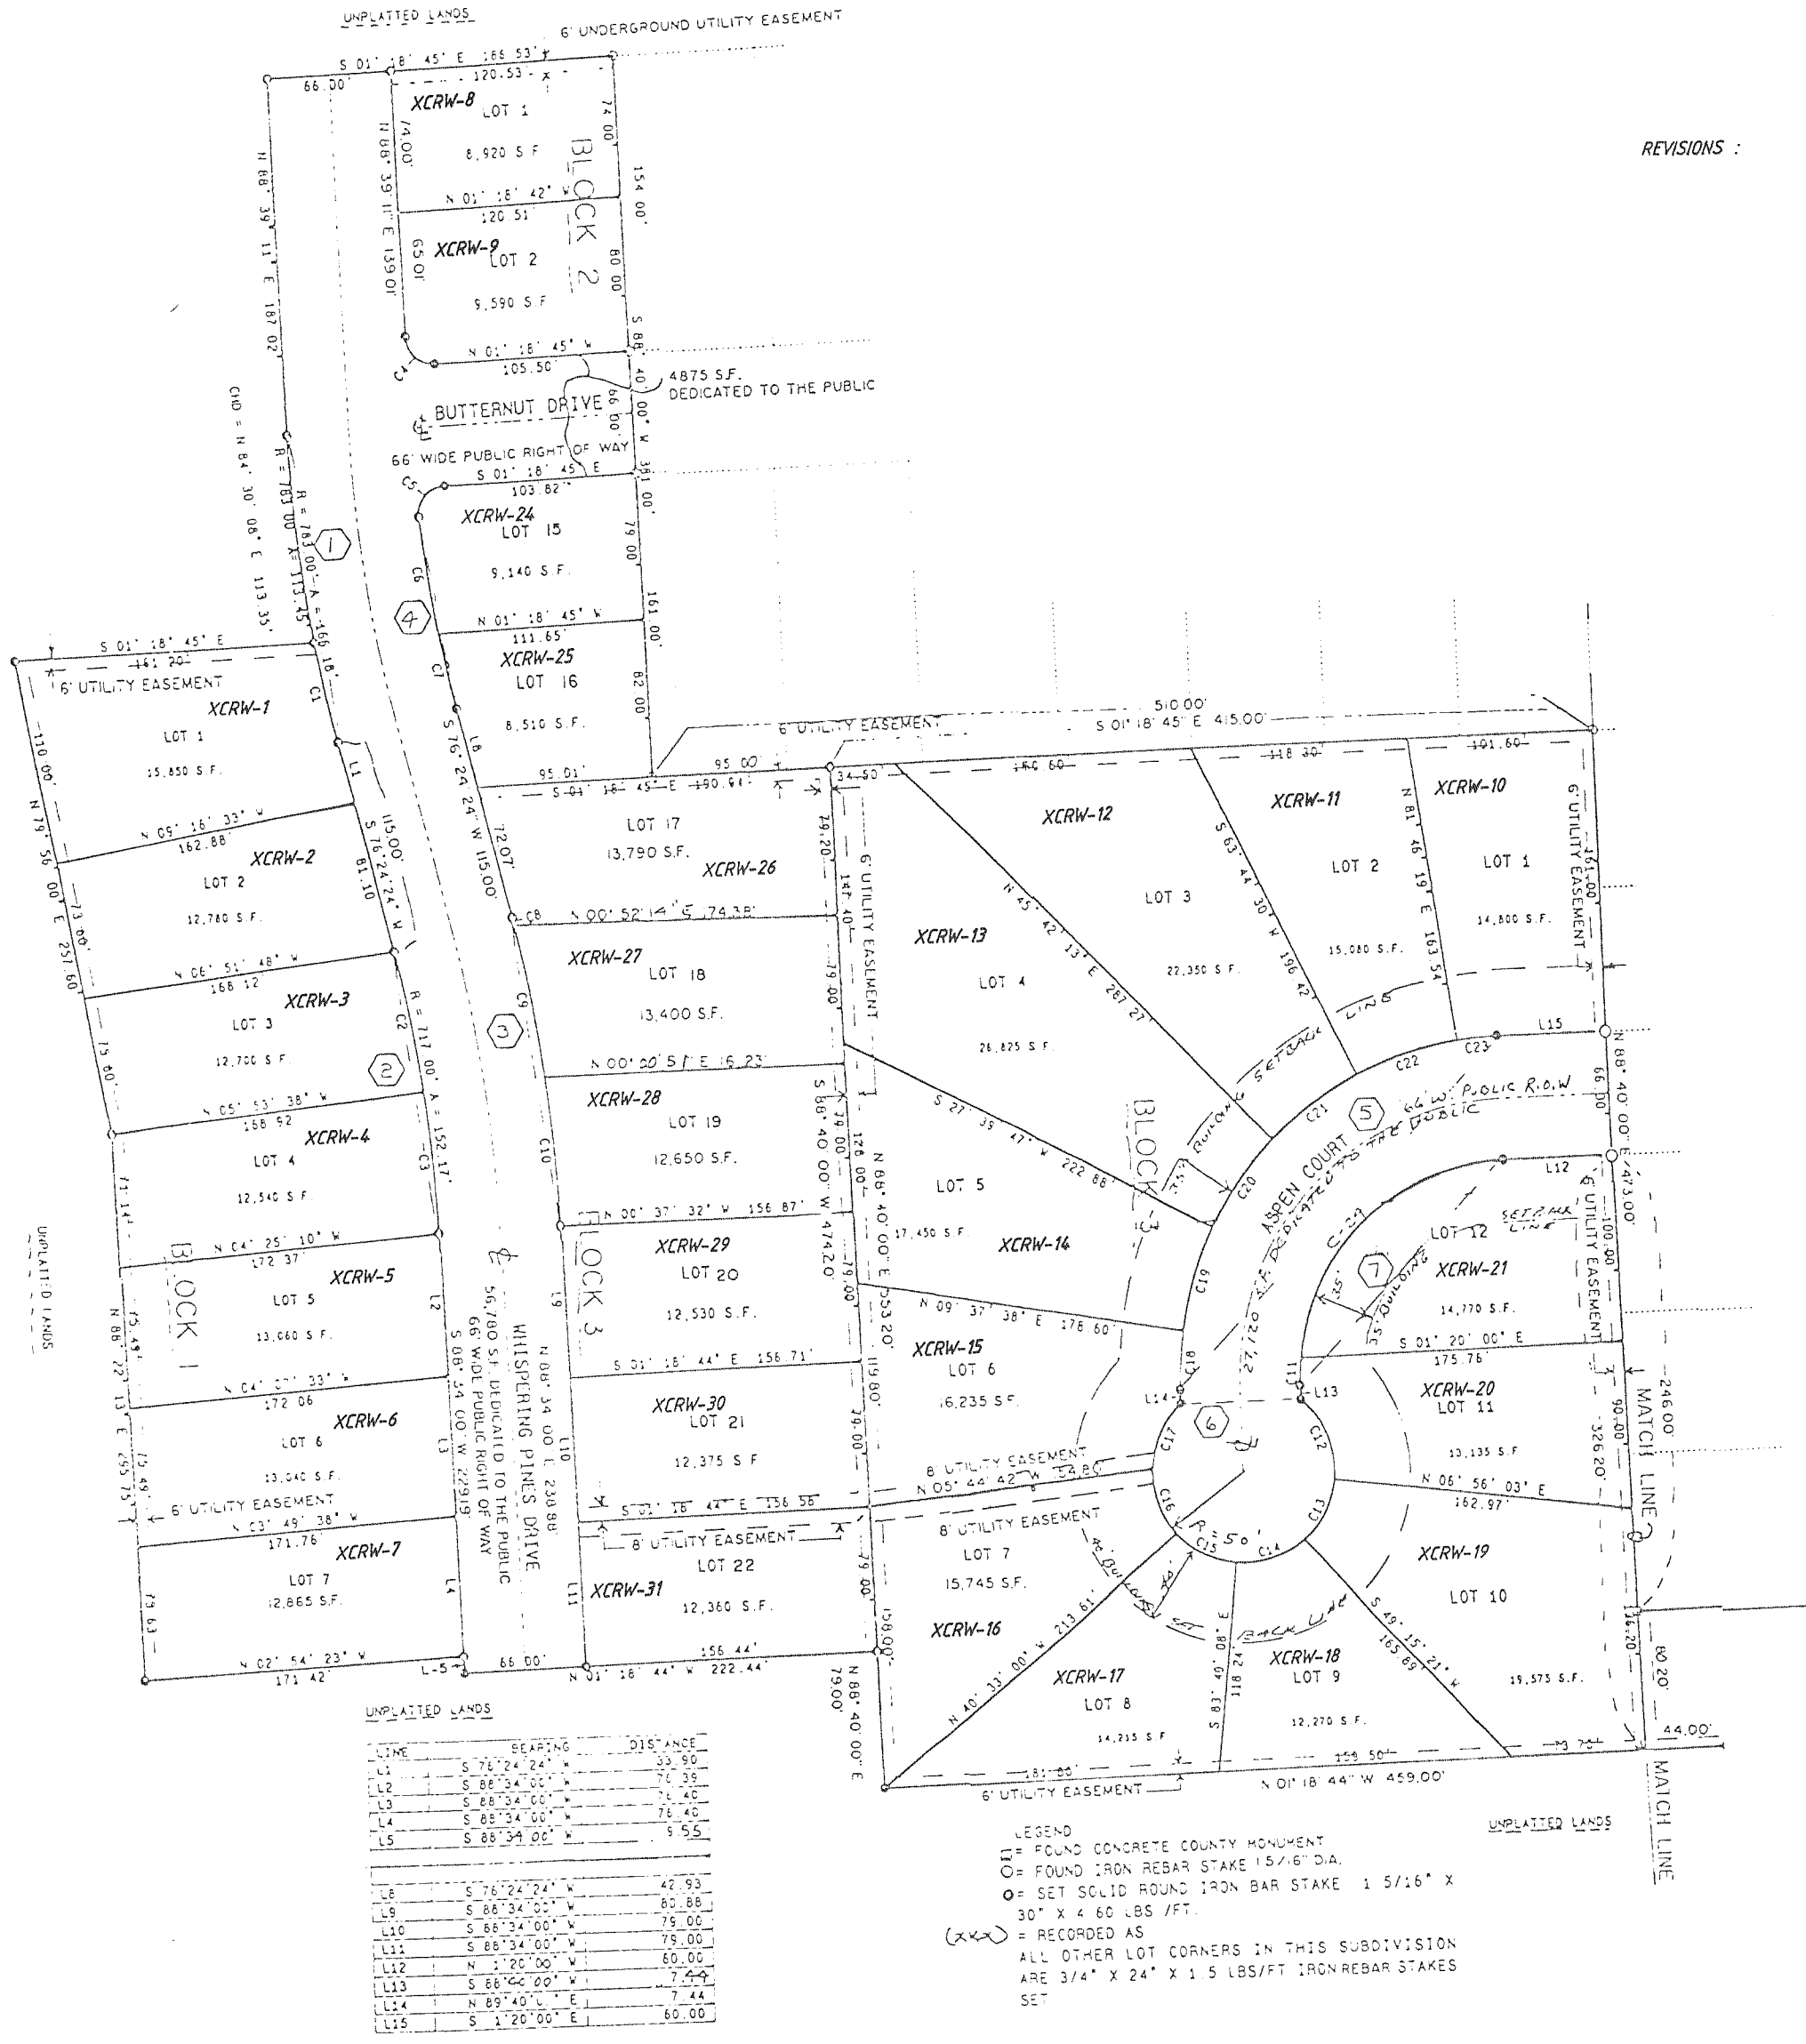

CHESTNUT RIDGE SUBDIVISION WEST

69C

LOCATED IN THE SE 1/4 OF THE SW 1/4 AND THE NE 1/4 OF THE SW 1/4 OF SECTION 13, TOWN 2 NORTH, RANGE 15 EAST, CITY OF DELAVAN, WALWORTH COUNTY, WISCONSIN

REVISIONS :

LOCATION SKETCH
 SW 1/4 SECTION 13
 T2N, R15E
 WALWORTH COUNTY, WISCONSIN

GRID NORTH
 WISCONSIN COORDINATE SYSTEM
 SOUTH ZONE