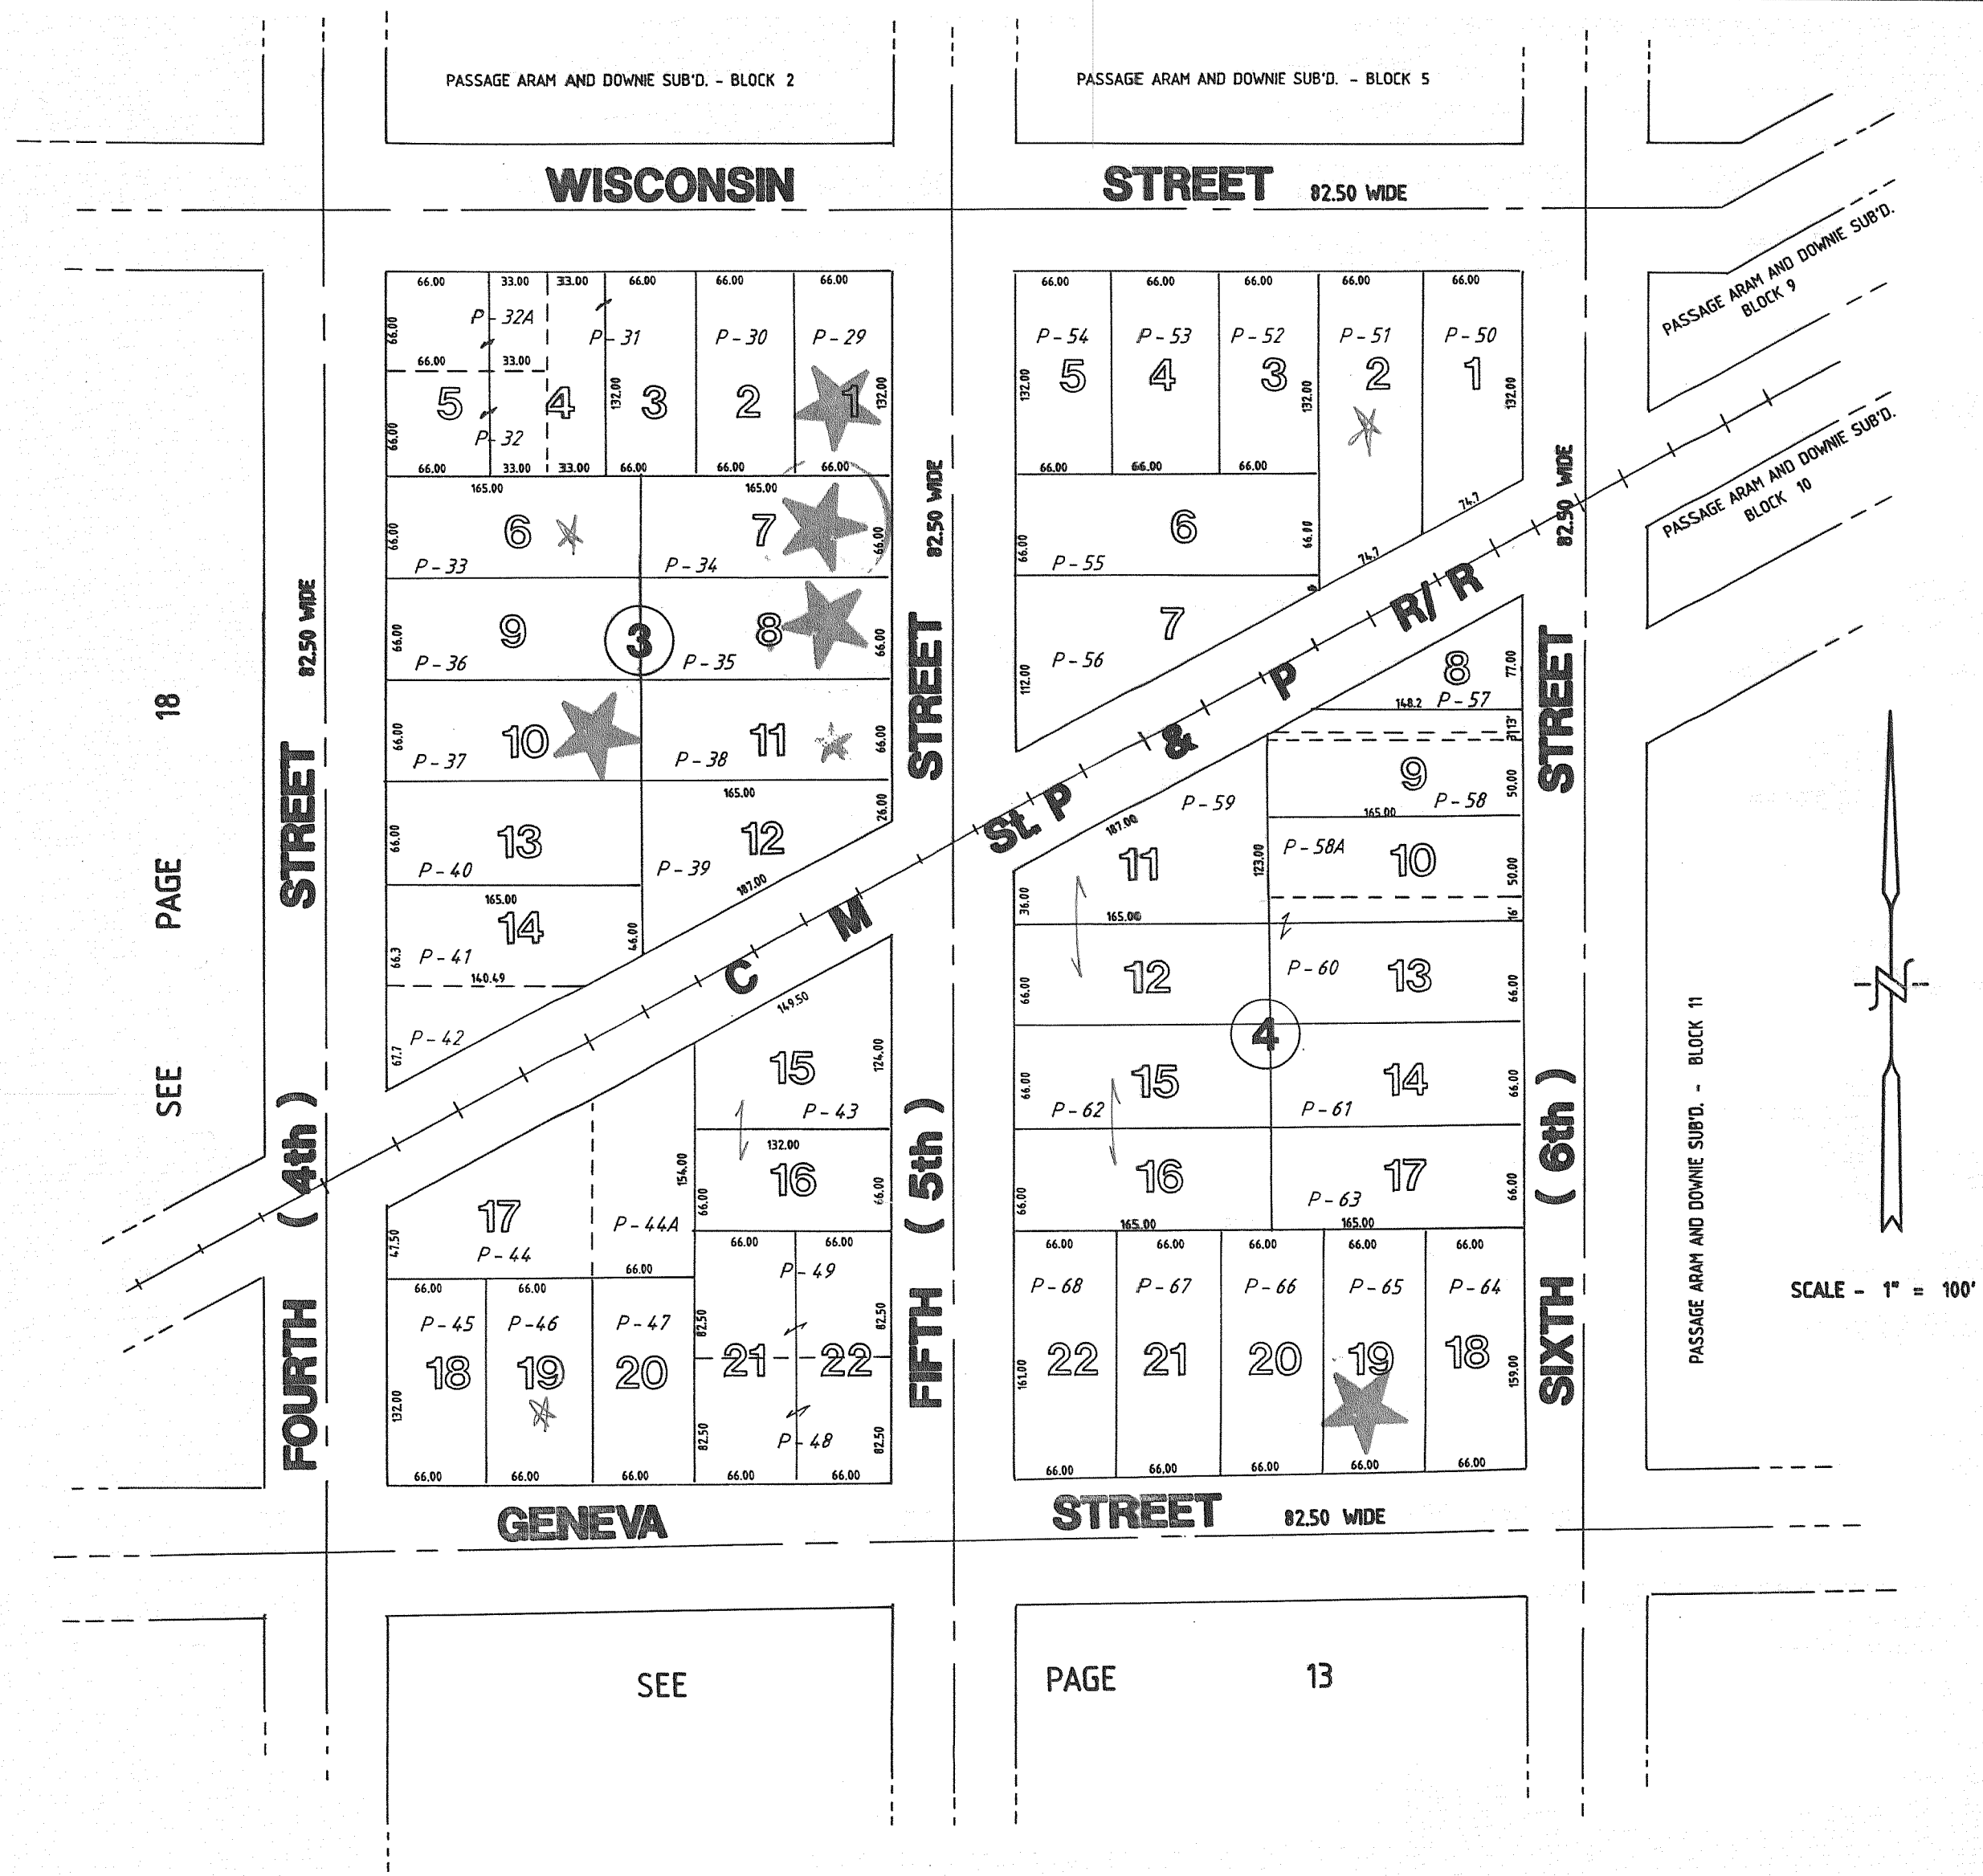

PASSAGE ARAM AND DOWNIE SUB'D.

38A

BLOCKS 3 & 4
CITY OF DELAVAN

MAPPING DATE : MARCH 17, 1993

REVISIONS :