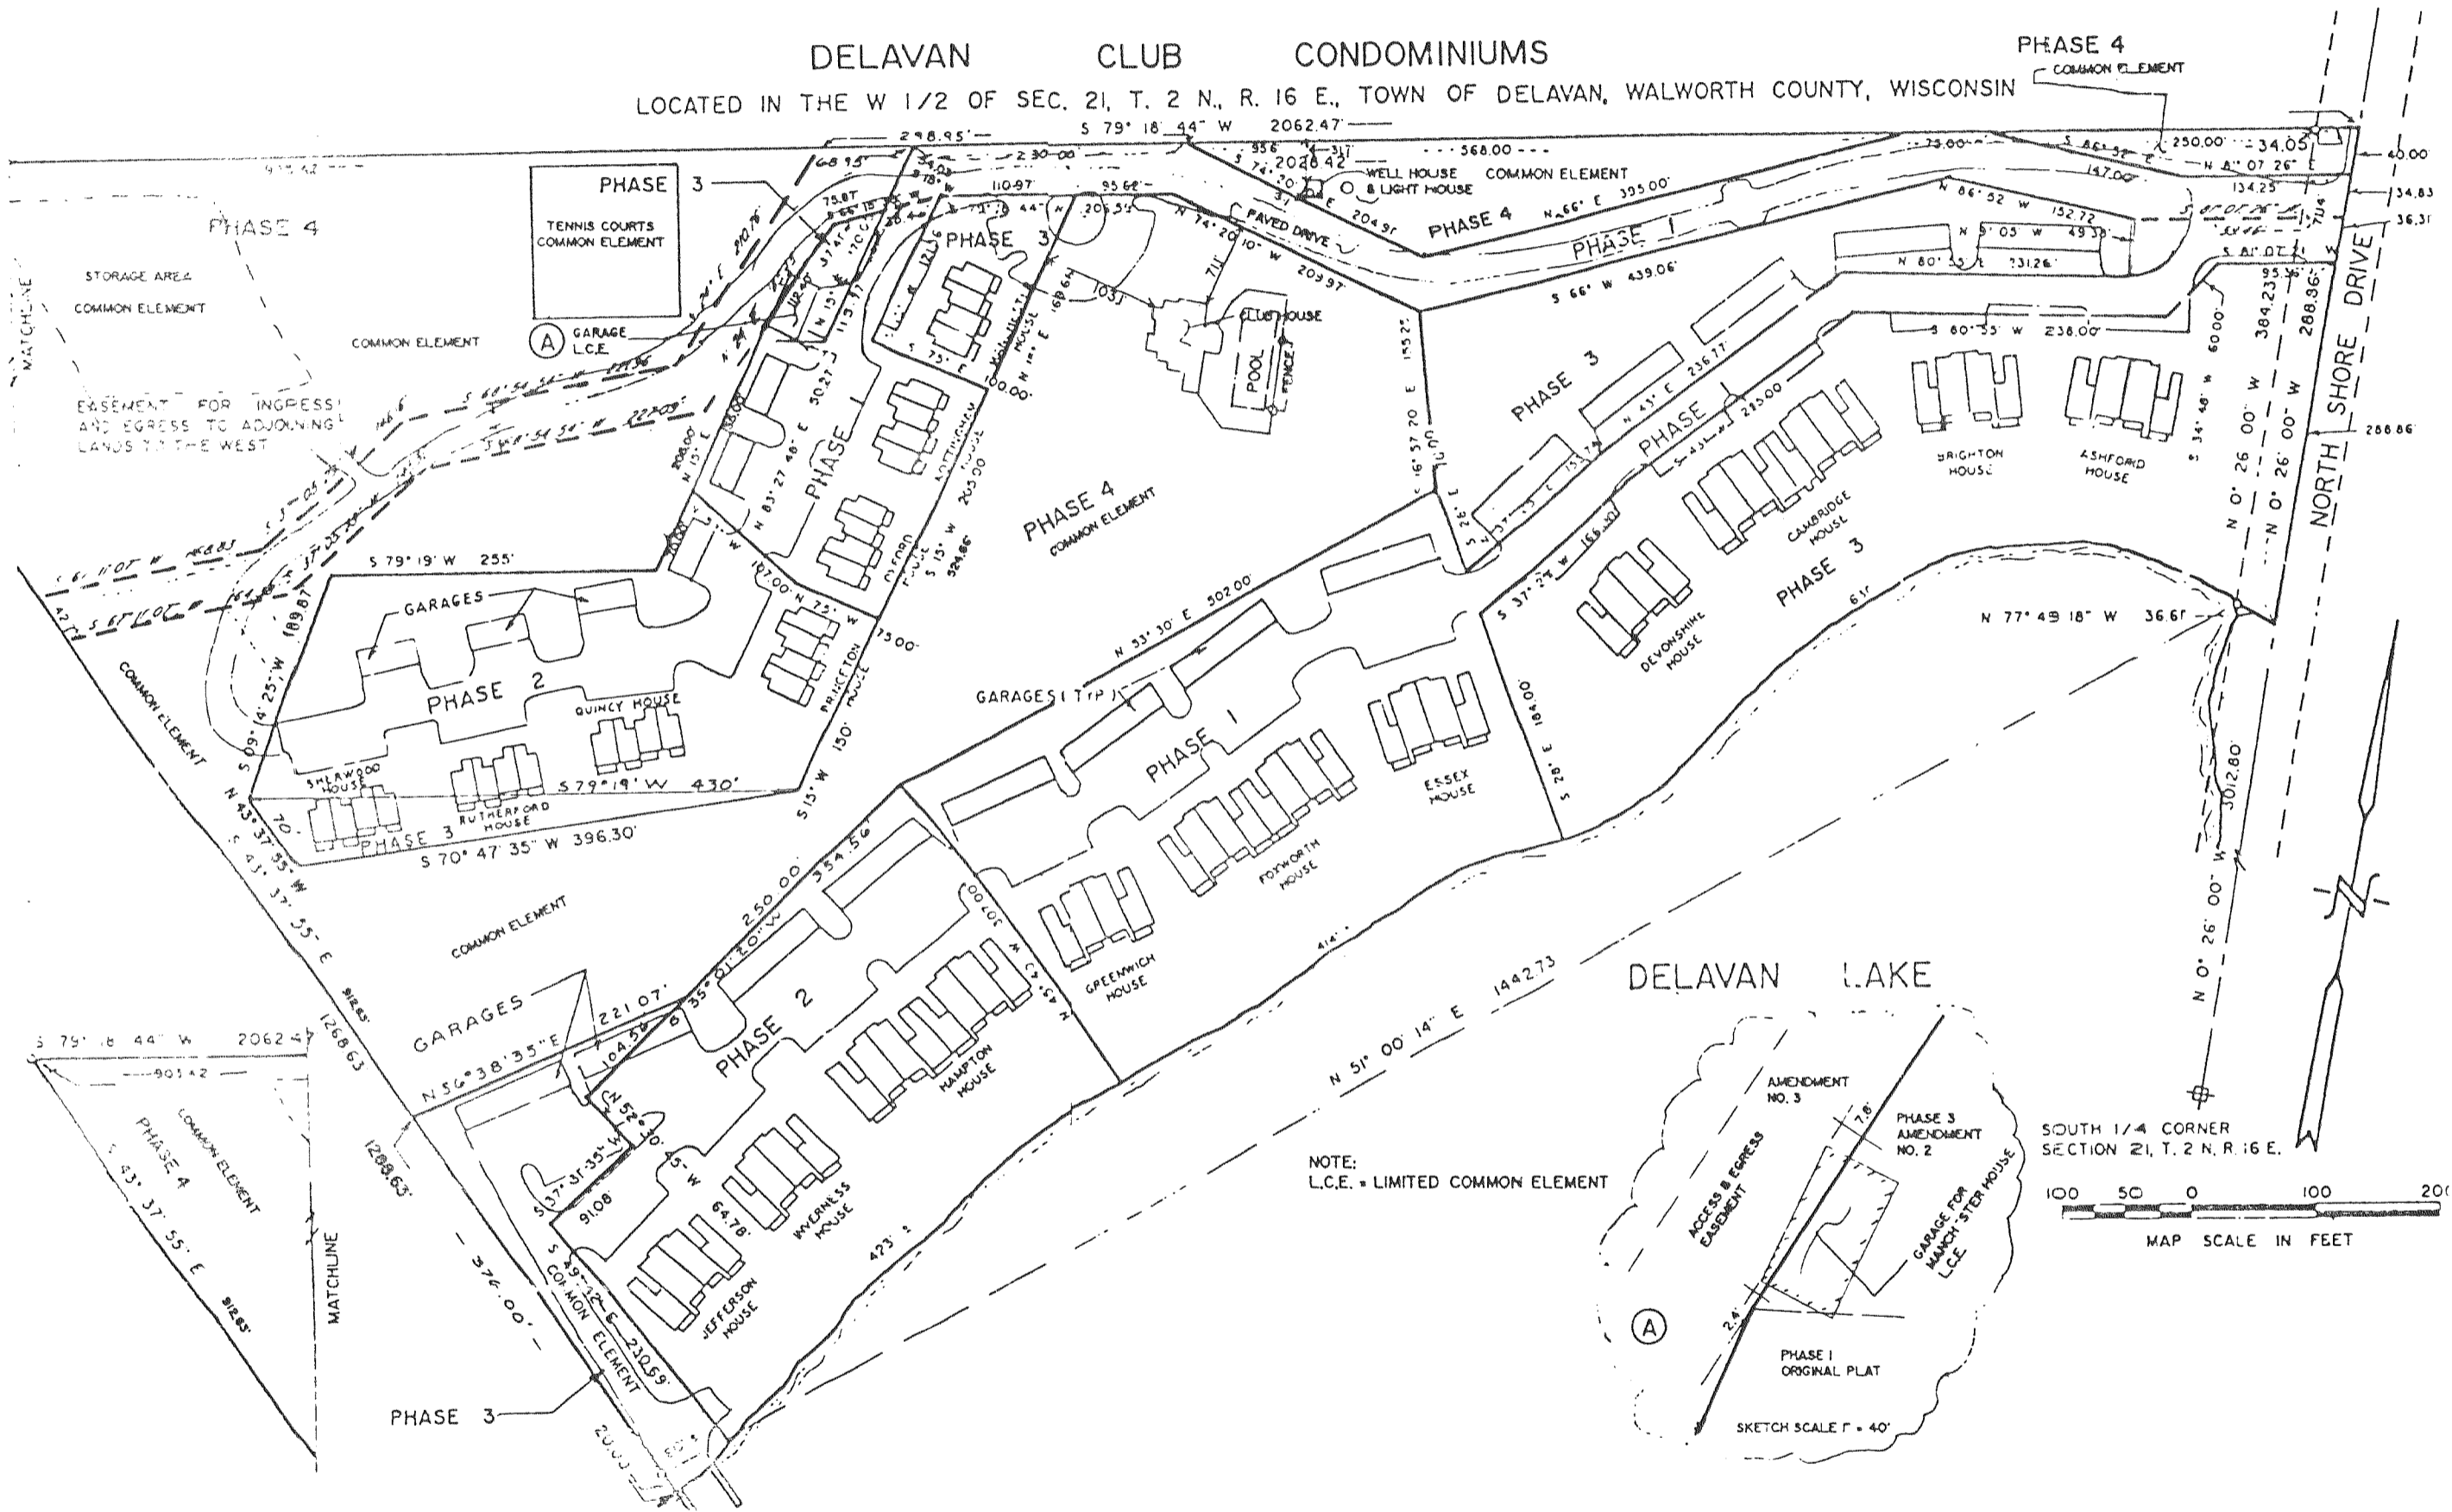

DELAVAN CLUB CONDOMINIUMS
 LOCATED IN THE W 1/2 OF SEC. 21, T. 2 N., R. 16 E., TOWN OF DELAVAN, WALWORTH COUNTY, WISCONSIN

NOTE:
 L.C.E. = LIMITED COMMON ELEMENT

SOUTH 1/4 CORNER SECTION 21, T. 2 N. R. 16 E.
 100 50 0 100 200
 MAP SCALE IN FEET