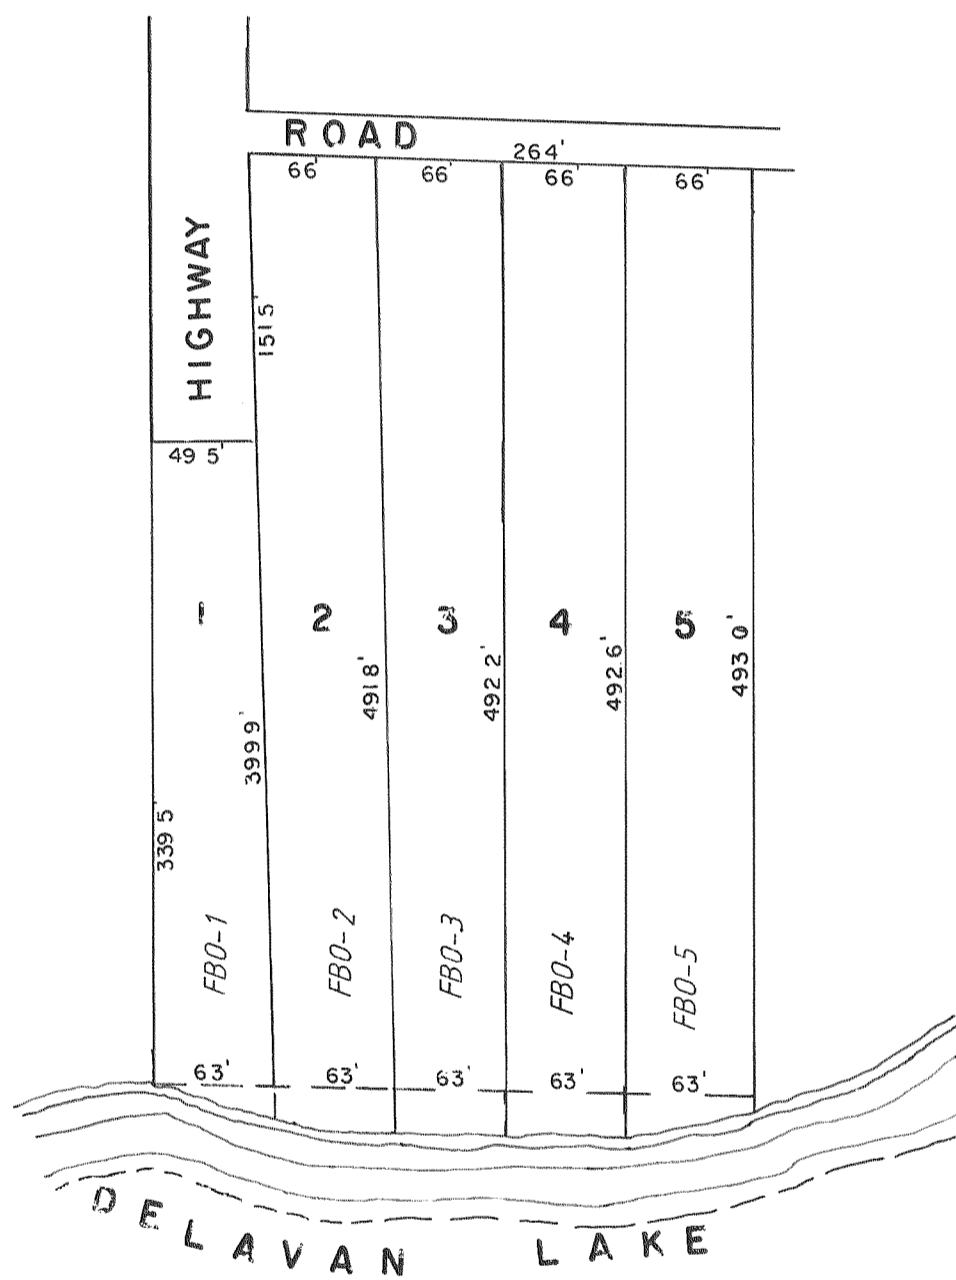

PLAT OF THE HAMLET OF BON SECOUR

SEC 29--TOWN OF DELAVAN

SCALE - 1" = 100'

REVISIONS : 02/08/94