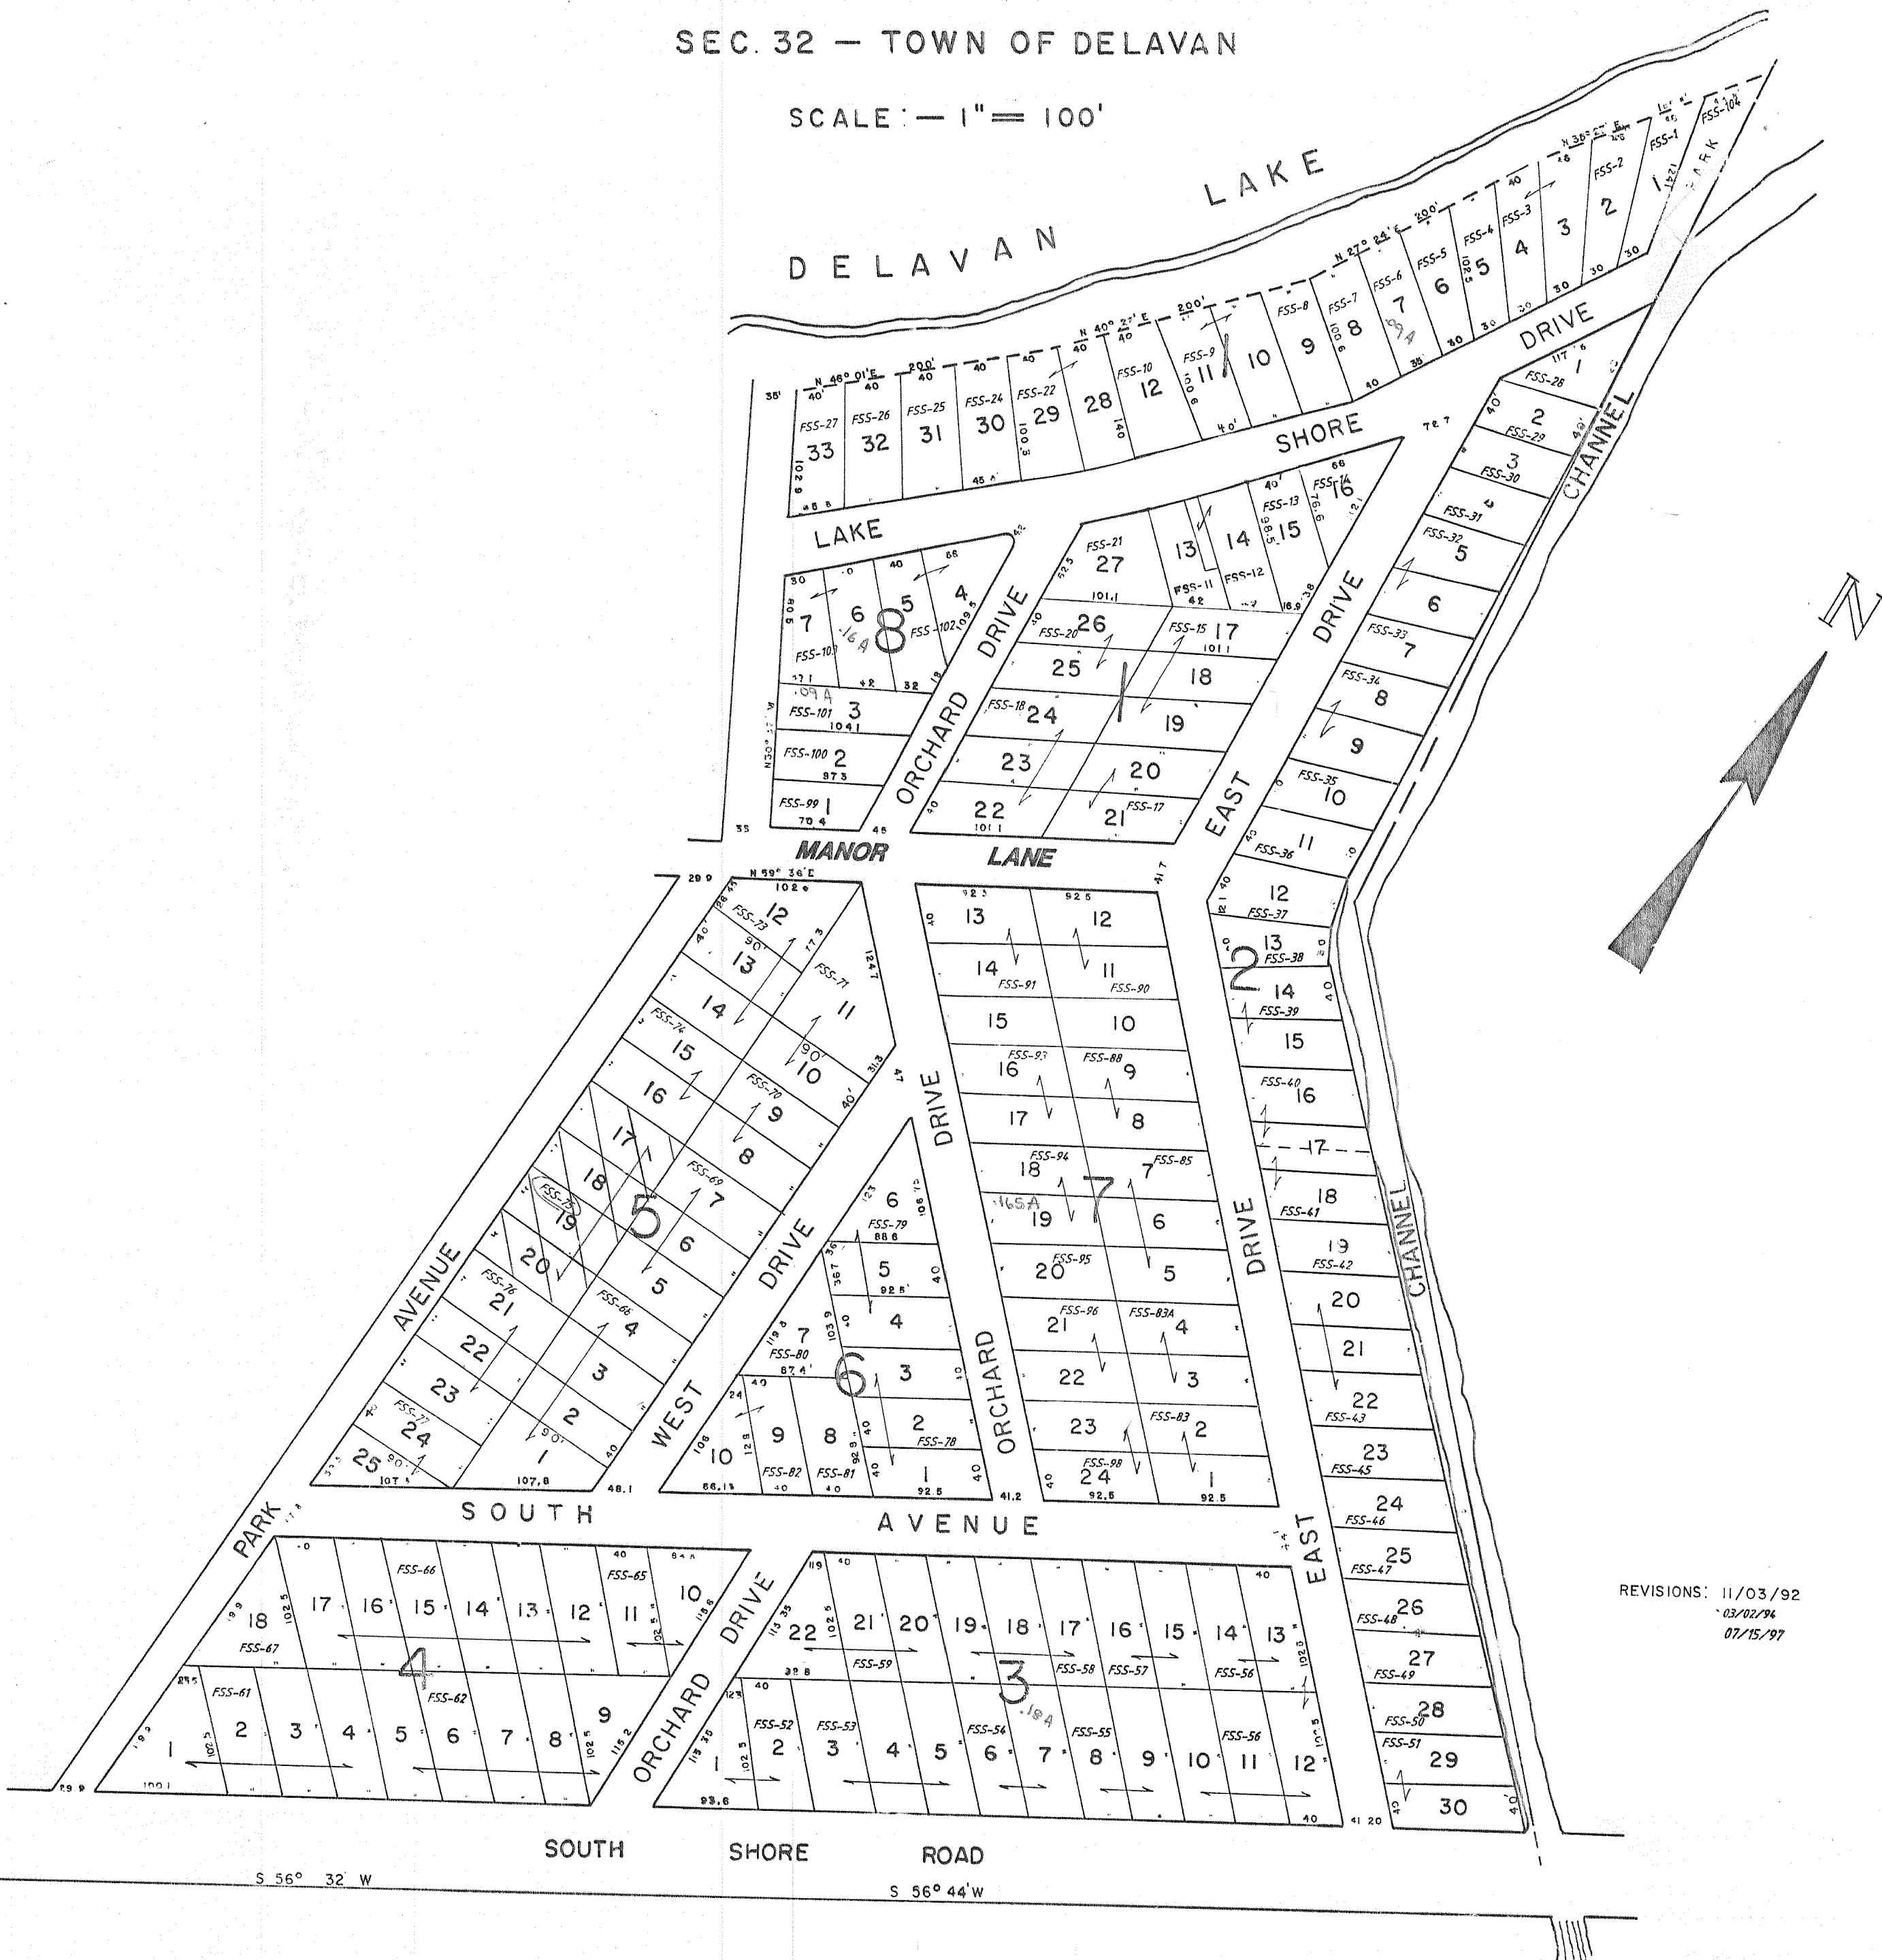

SOUTH SHORE MANOR

SEC. 32 - TOWN OF DELAVAN

SCALE: - 1" = 100'

REVISIONS: 11/03/92
03/02/94
07/15/97