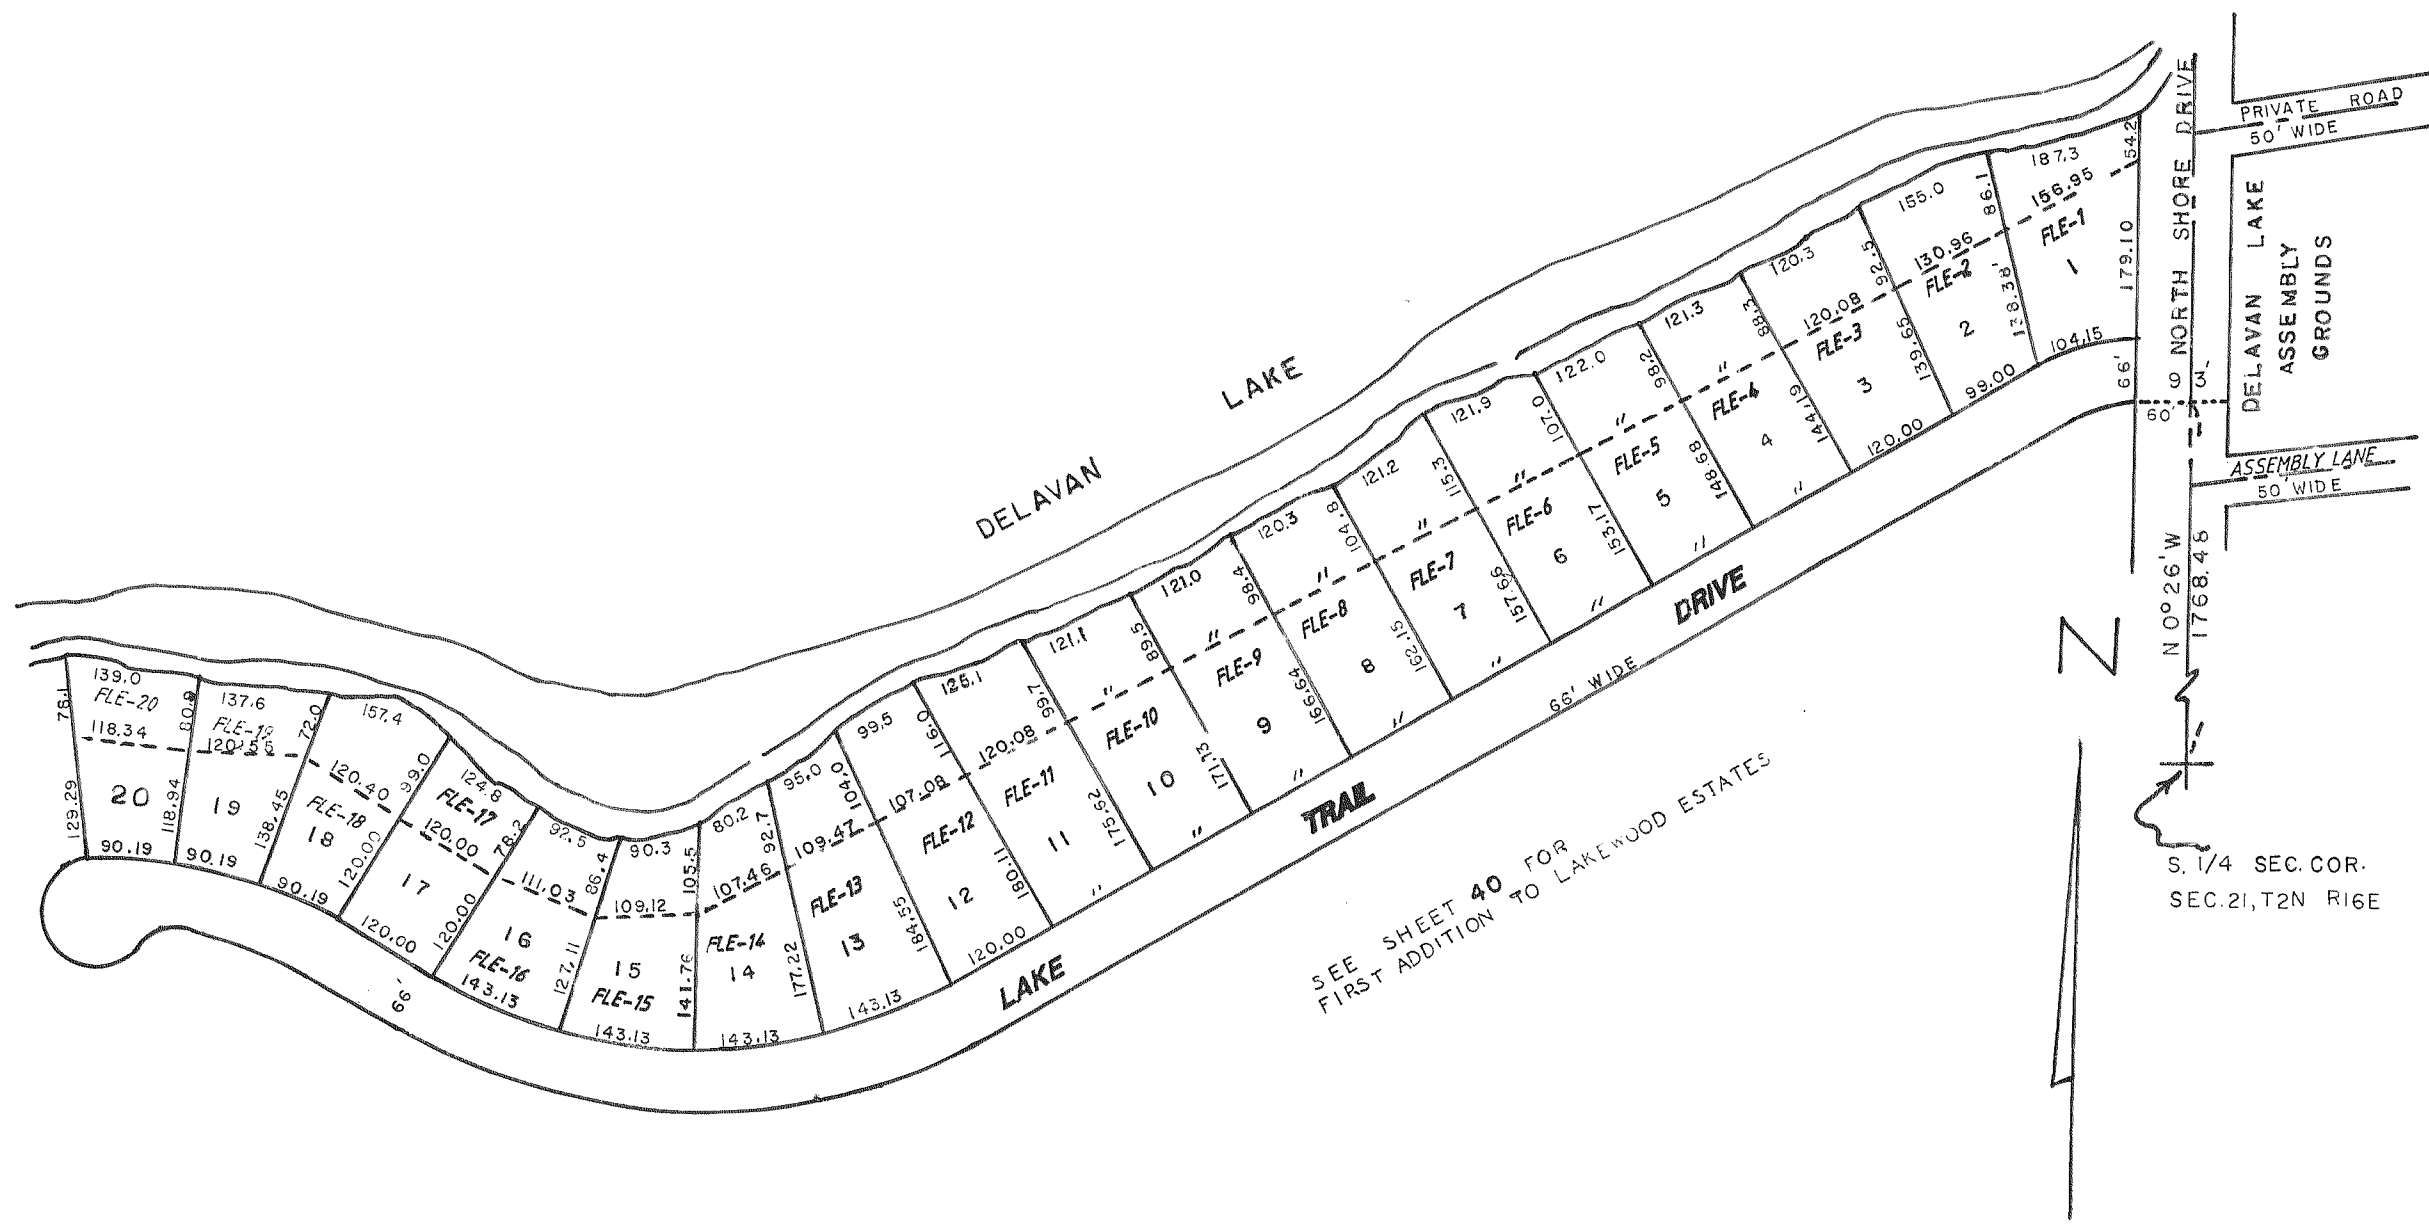

LAKEWOOD ESTATES

A SUBDIVISION LOCATED IN THE SW¹/₄ OF SECTION 21,

T2N, R16E, WALWORTH COUNTY, WISCONSIN.

SEE SHEET 40 FOR
FIRST ADDITION TO LAKEWOOD ESTATES

S. 1/4 SEC. COR.
SEC. 21, T2N R16E

REVISIONS : 02/18/94

SCALE 1" = 200'