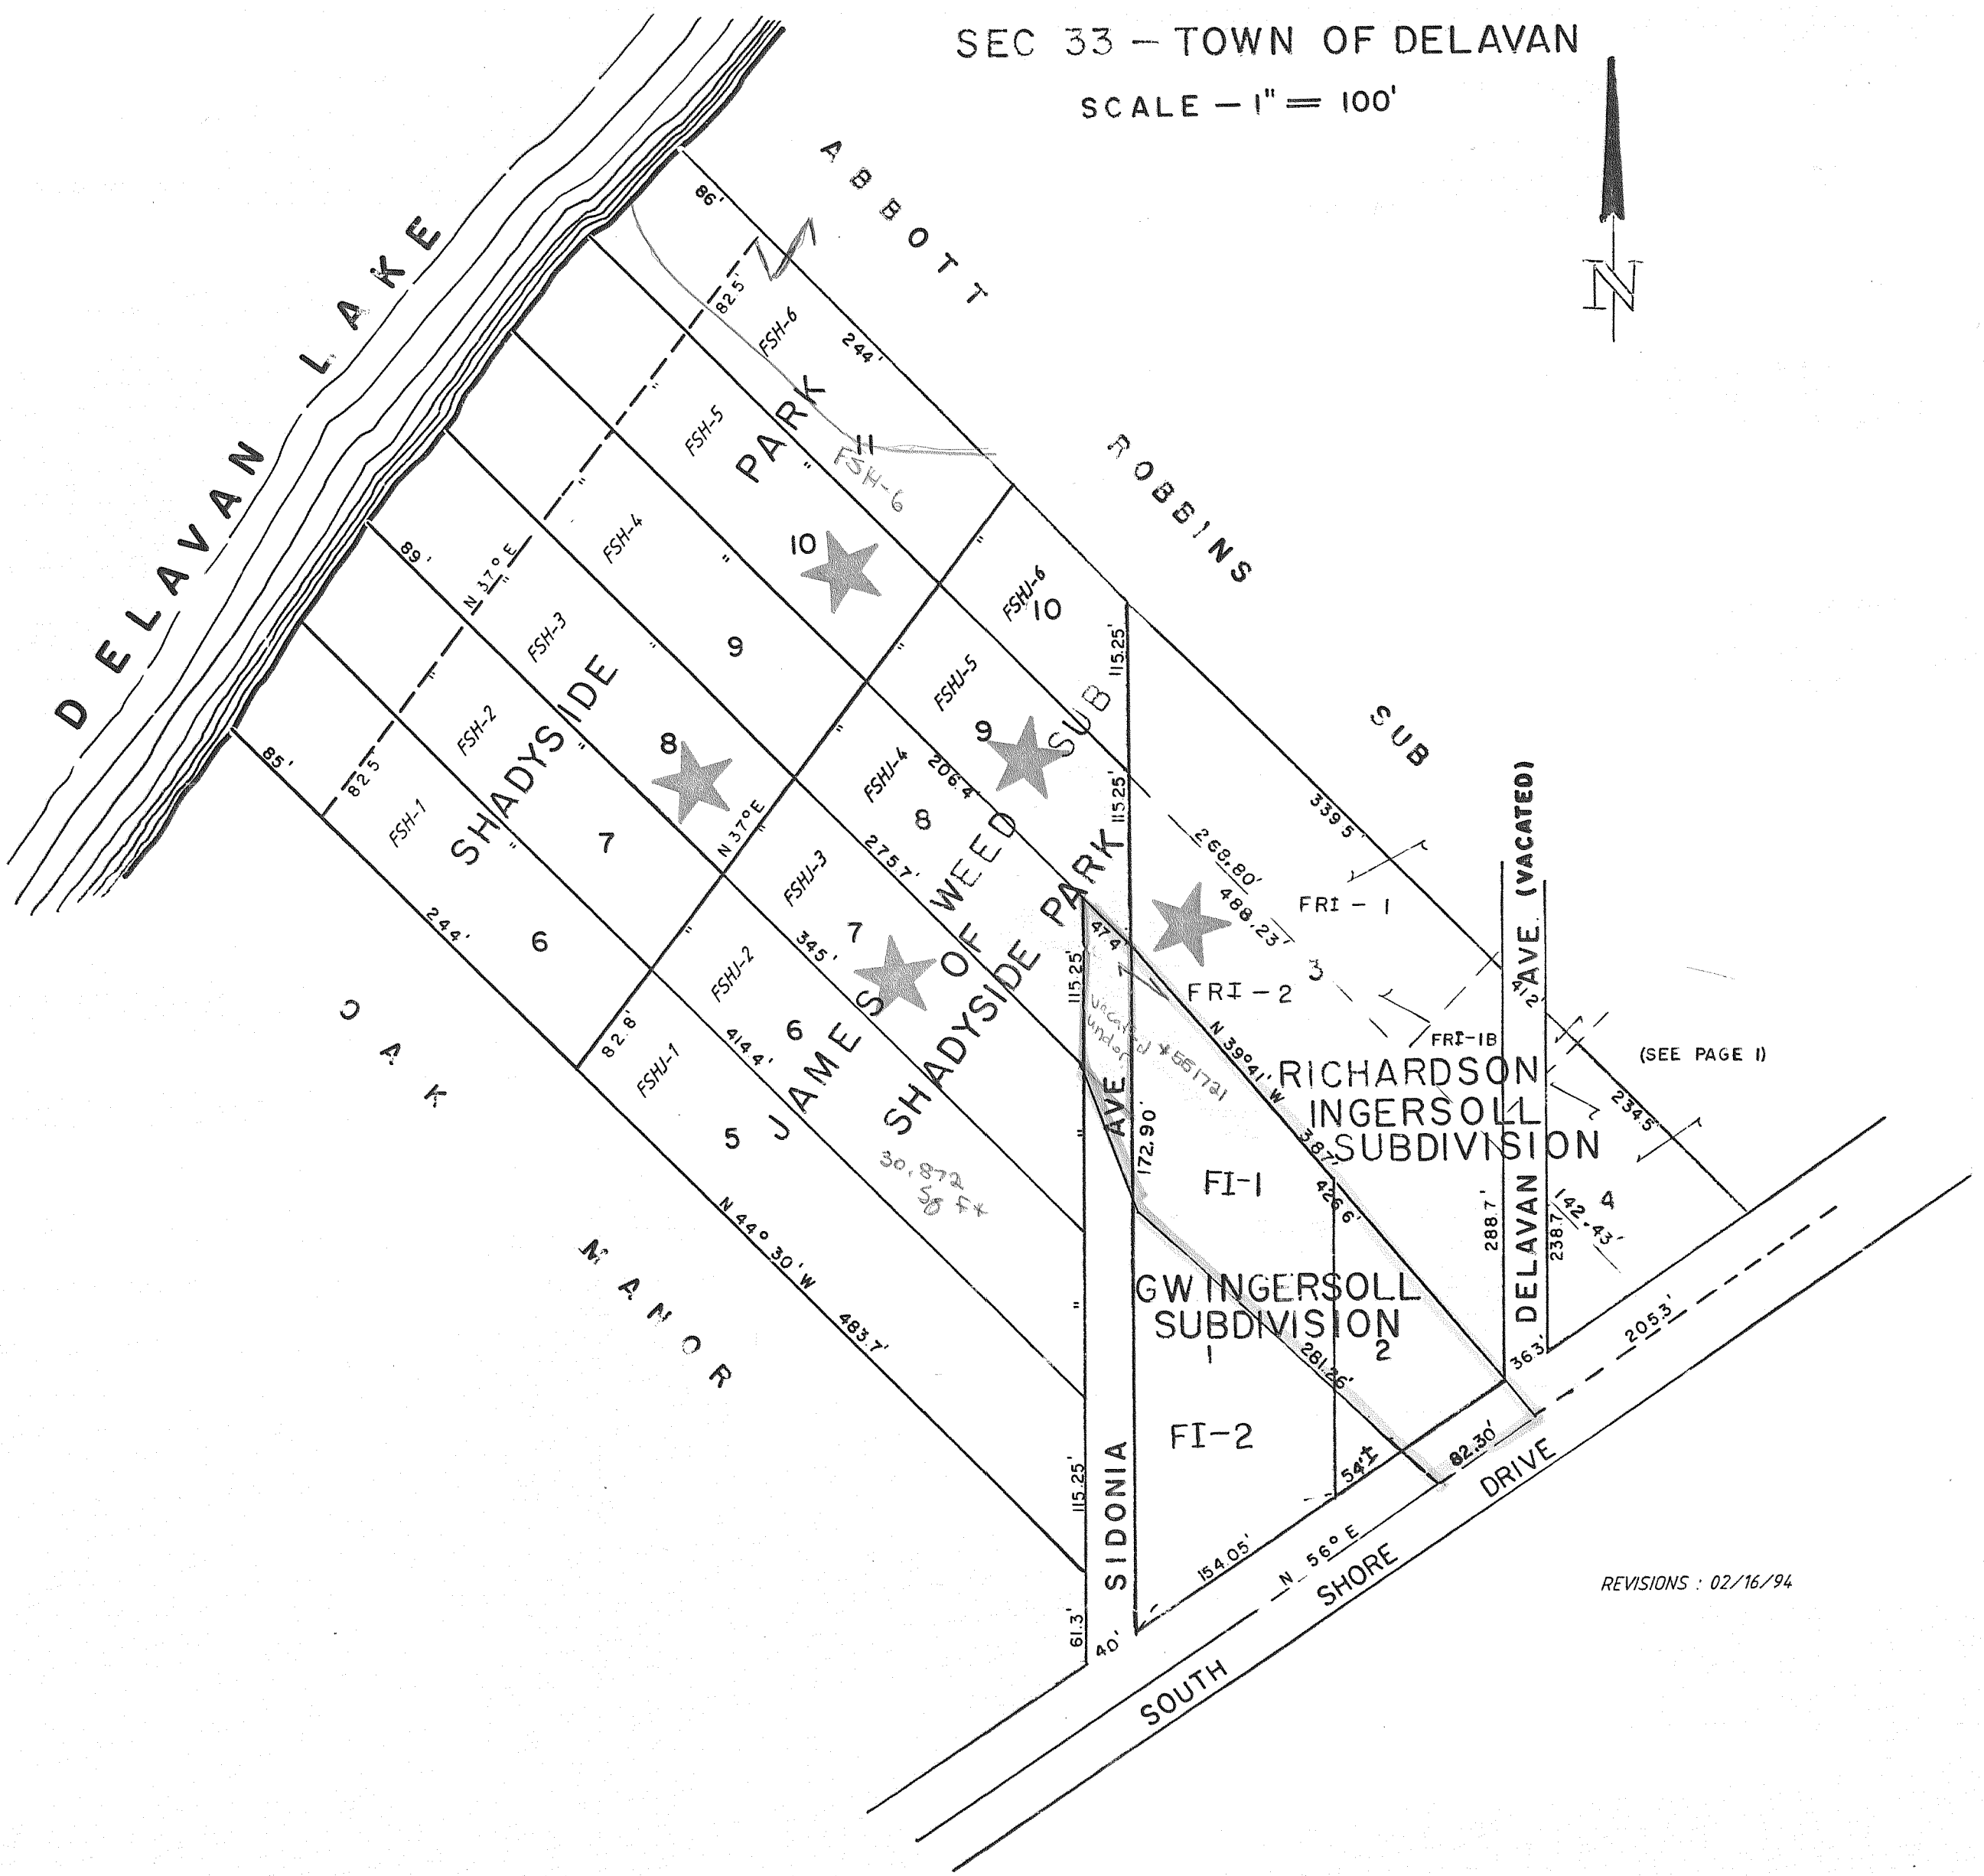

PLAT OF SHADYSIDE PARK JAMES WEED SUB. OF SHADYSIDE PARK G. W. INGERSOLL SUB. RICHARDSON - INGERSOLL SUB

SEC 33 - TOWN OF DELAVAN

SCALE - 1" = 100'

(SEE PAGE 1)

REVISIONS : 02/16/94