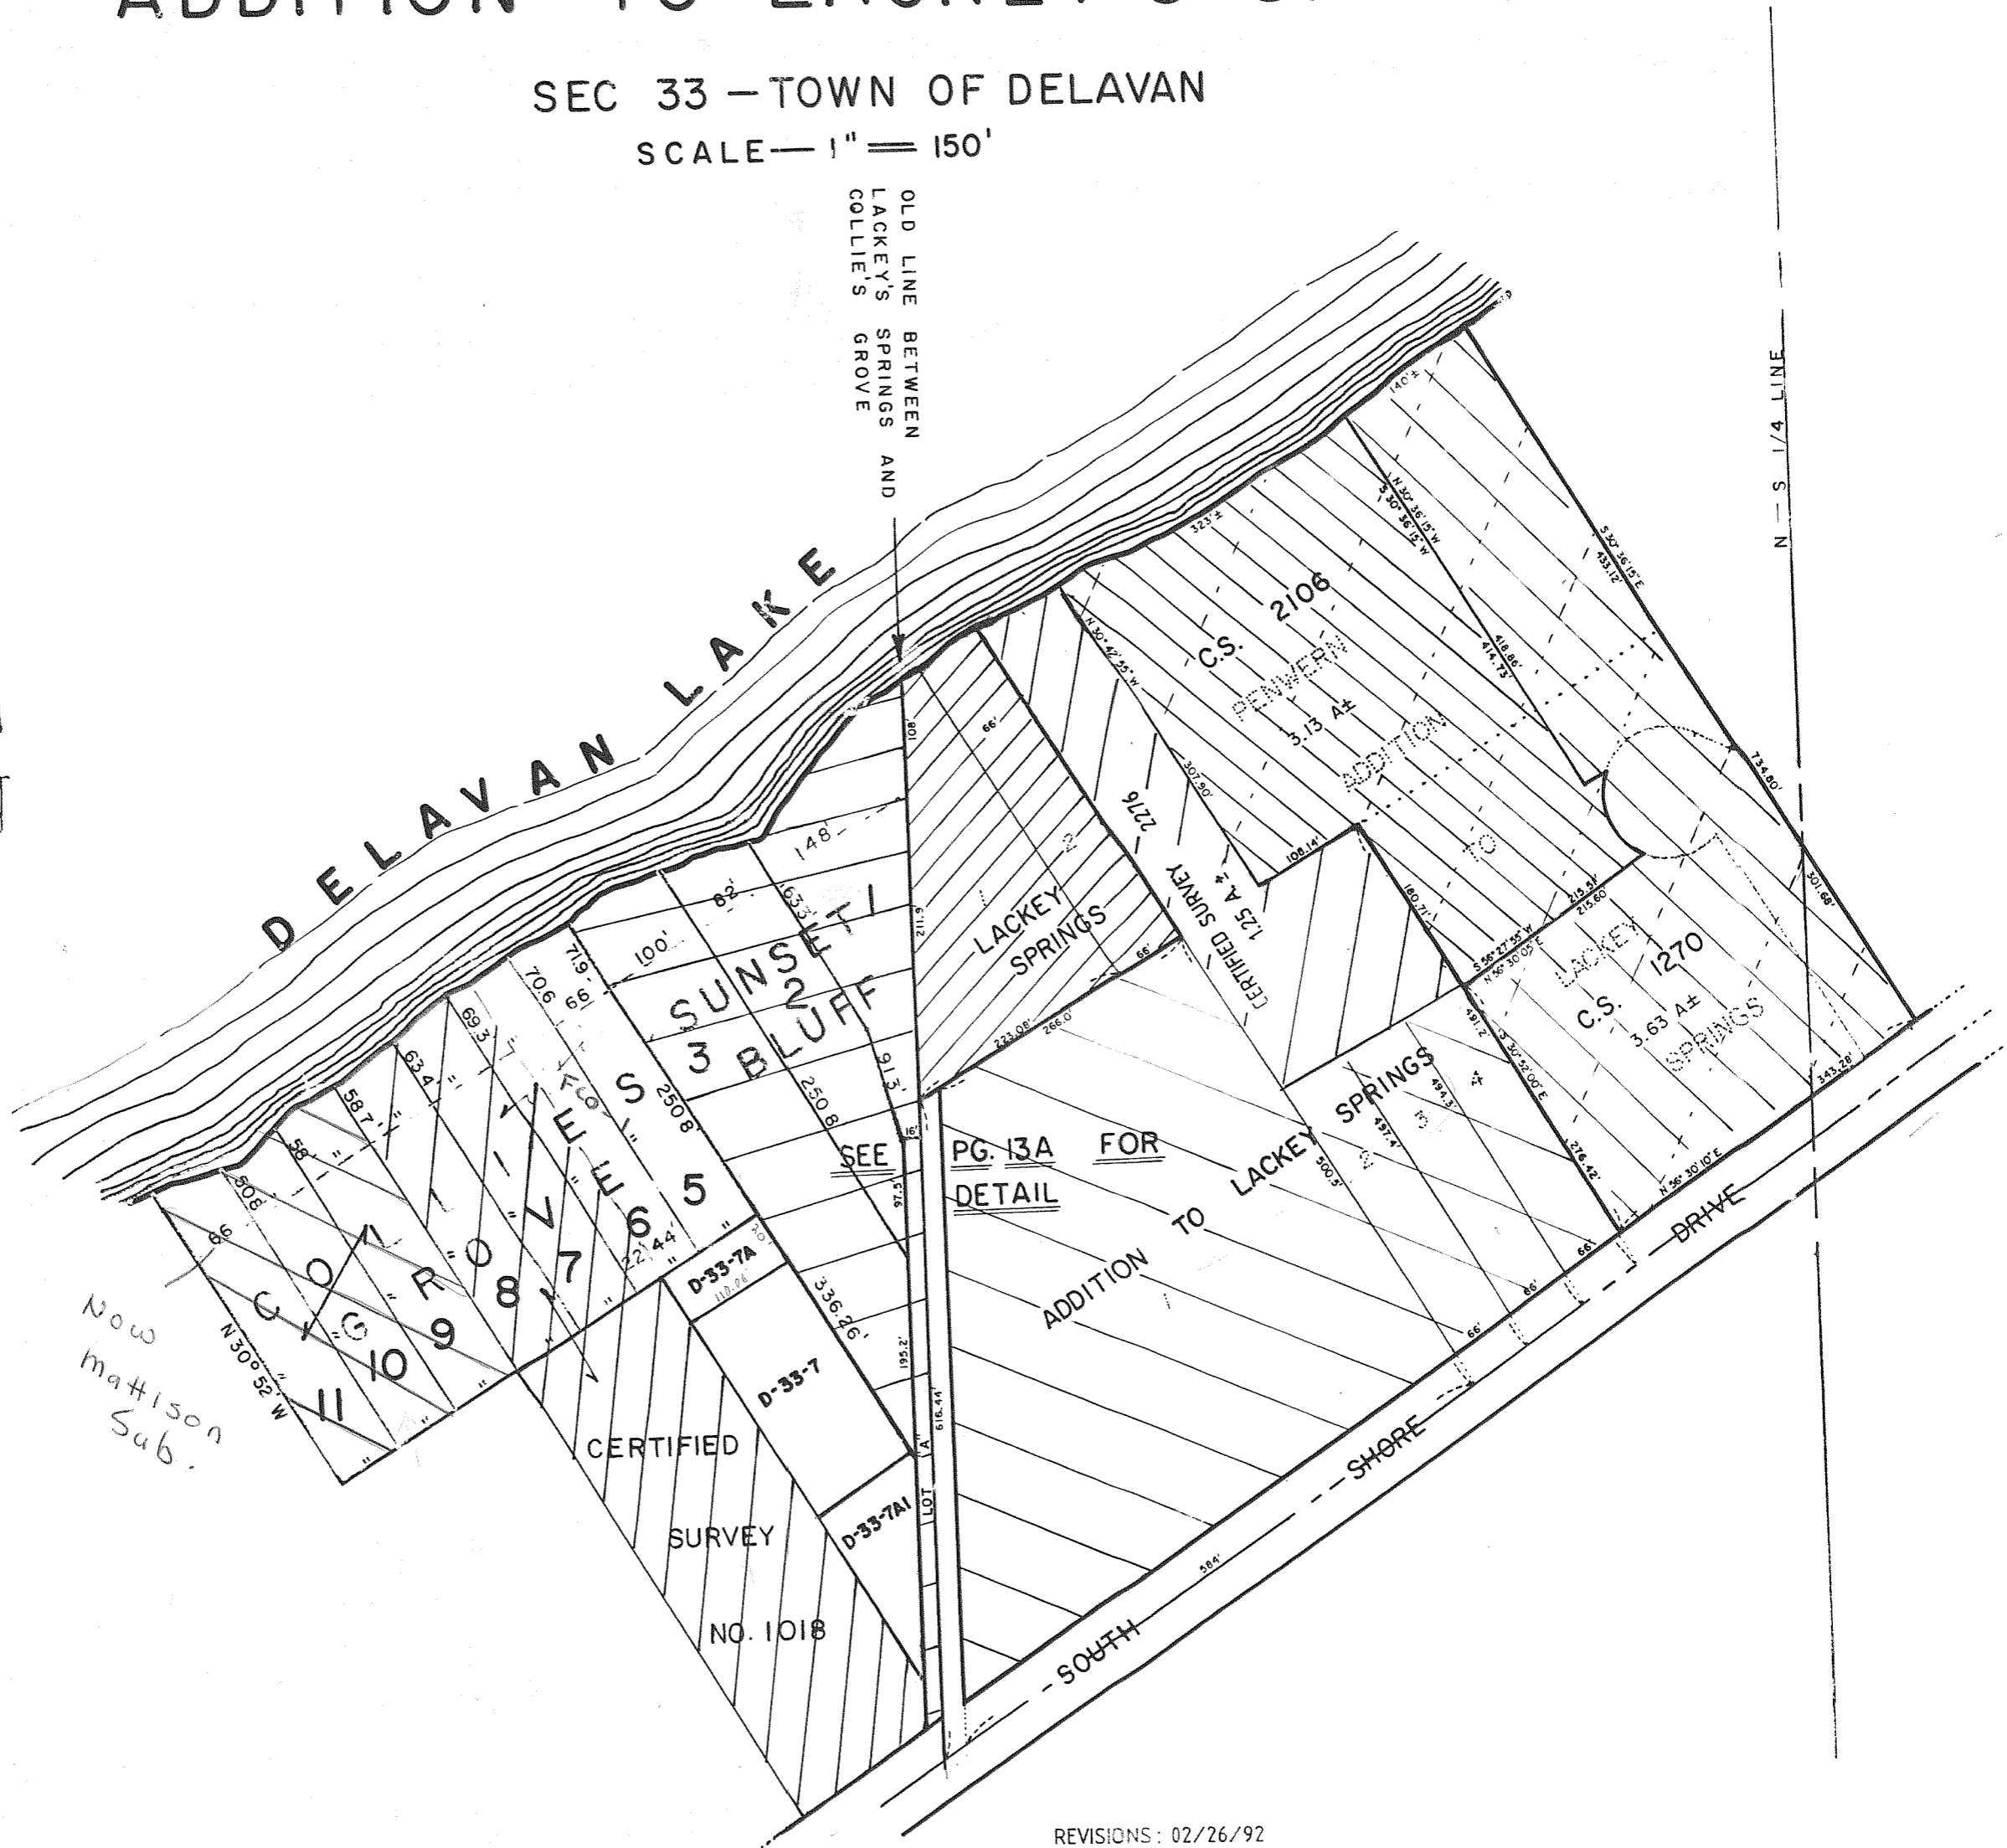

COLLIES GROVE – SUNSET BLUFF
LACKEY'S SPRINGS – PENWERN
ADDITION TO LACKEY'S SPRINGS

SEC 33 – TOWN OF DELAVAN
SCALE – 1" = 150'

OLD LINE BETWEEN
LACKEY'S SPRINGS AND
COLLIES GROVE

REVISIONS: 02/26/92
02/26/93