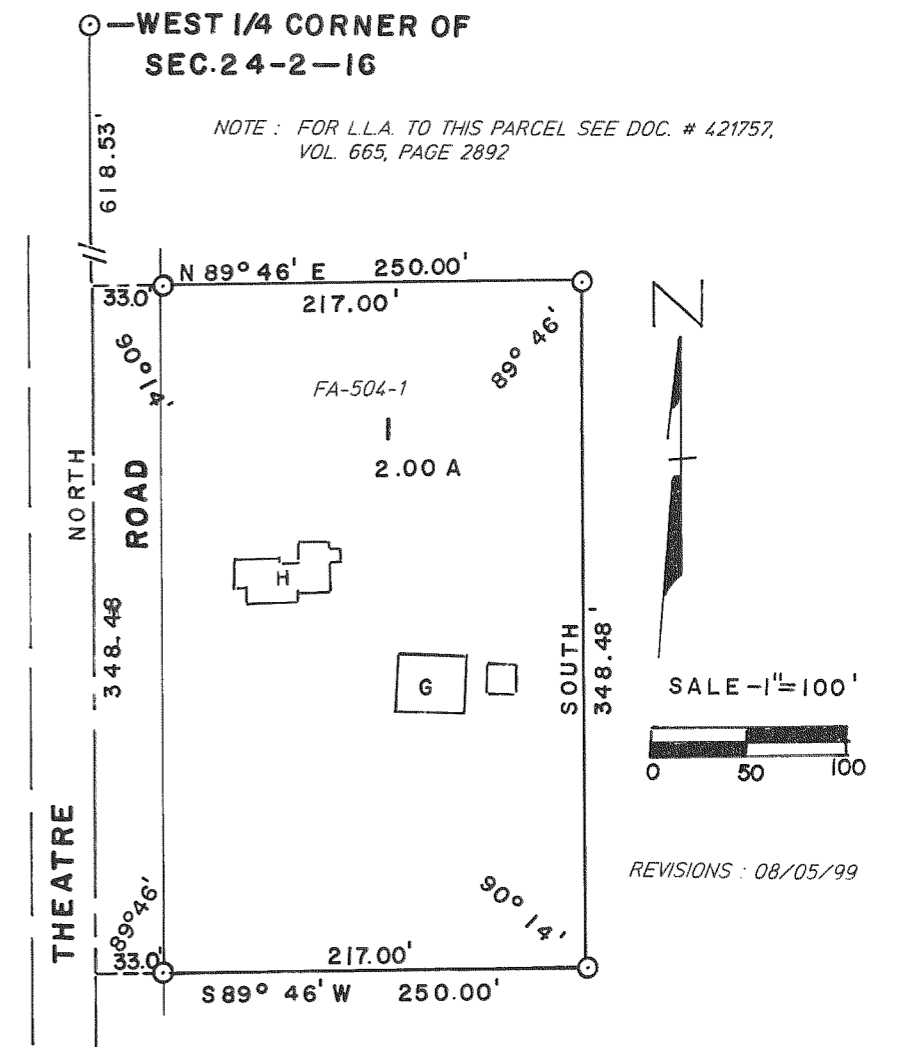

CERTIFIED SURVEY NO. 528,504 & 486⁵⁴

TOWN OF DELAVAN

528

LOCATED IN THE NE/4 OF SEC. 9, T2N, R16E,
WALWORTH COUNTY, WISCONSIN

504

LOCATED IN THE SW/4 OF SEC. 24, T2N, R16E,
WALWORTH COUNTY, WISCONSIN

REVISIONS: 08/05/99

486

LOCATED IN THE NW/4 OF FRACTIONAL SEC. 28,
T2N, R16E, WALWORTH COUNTY, WISCONSIN