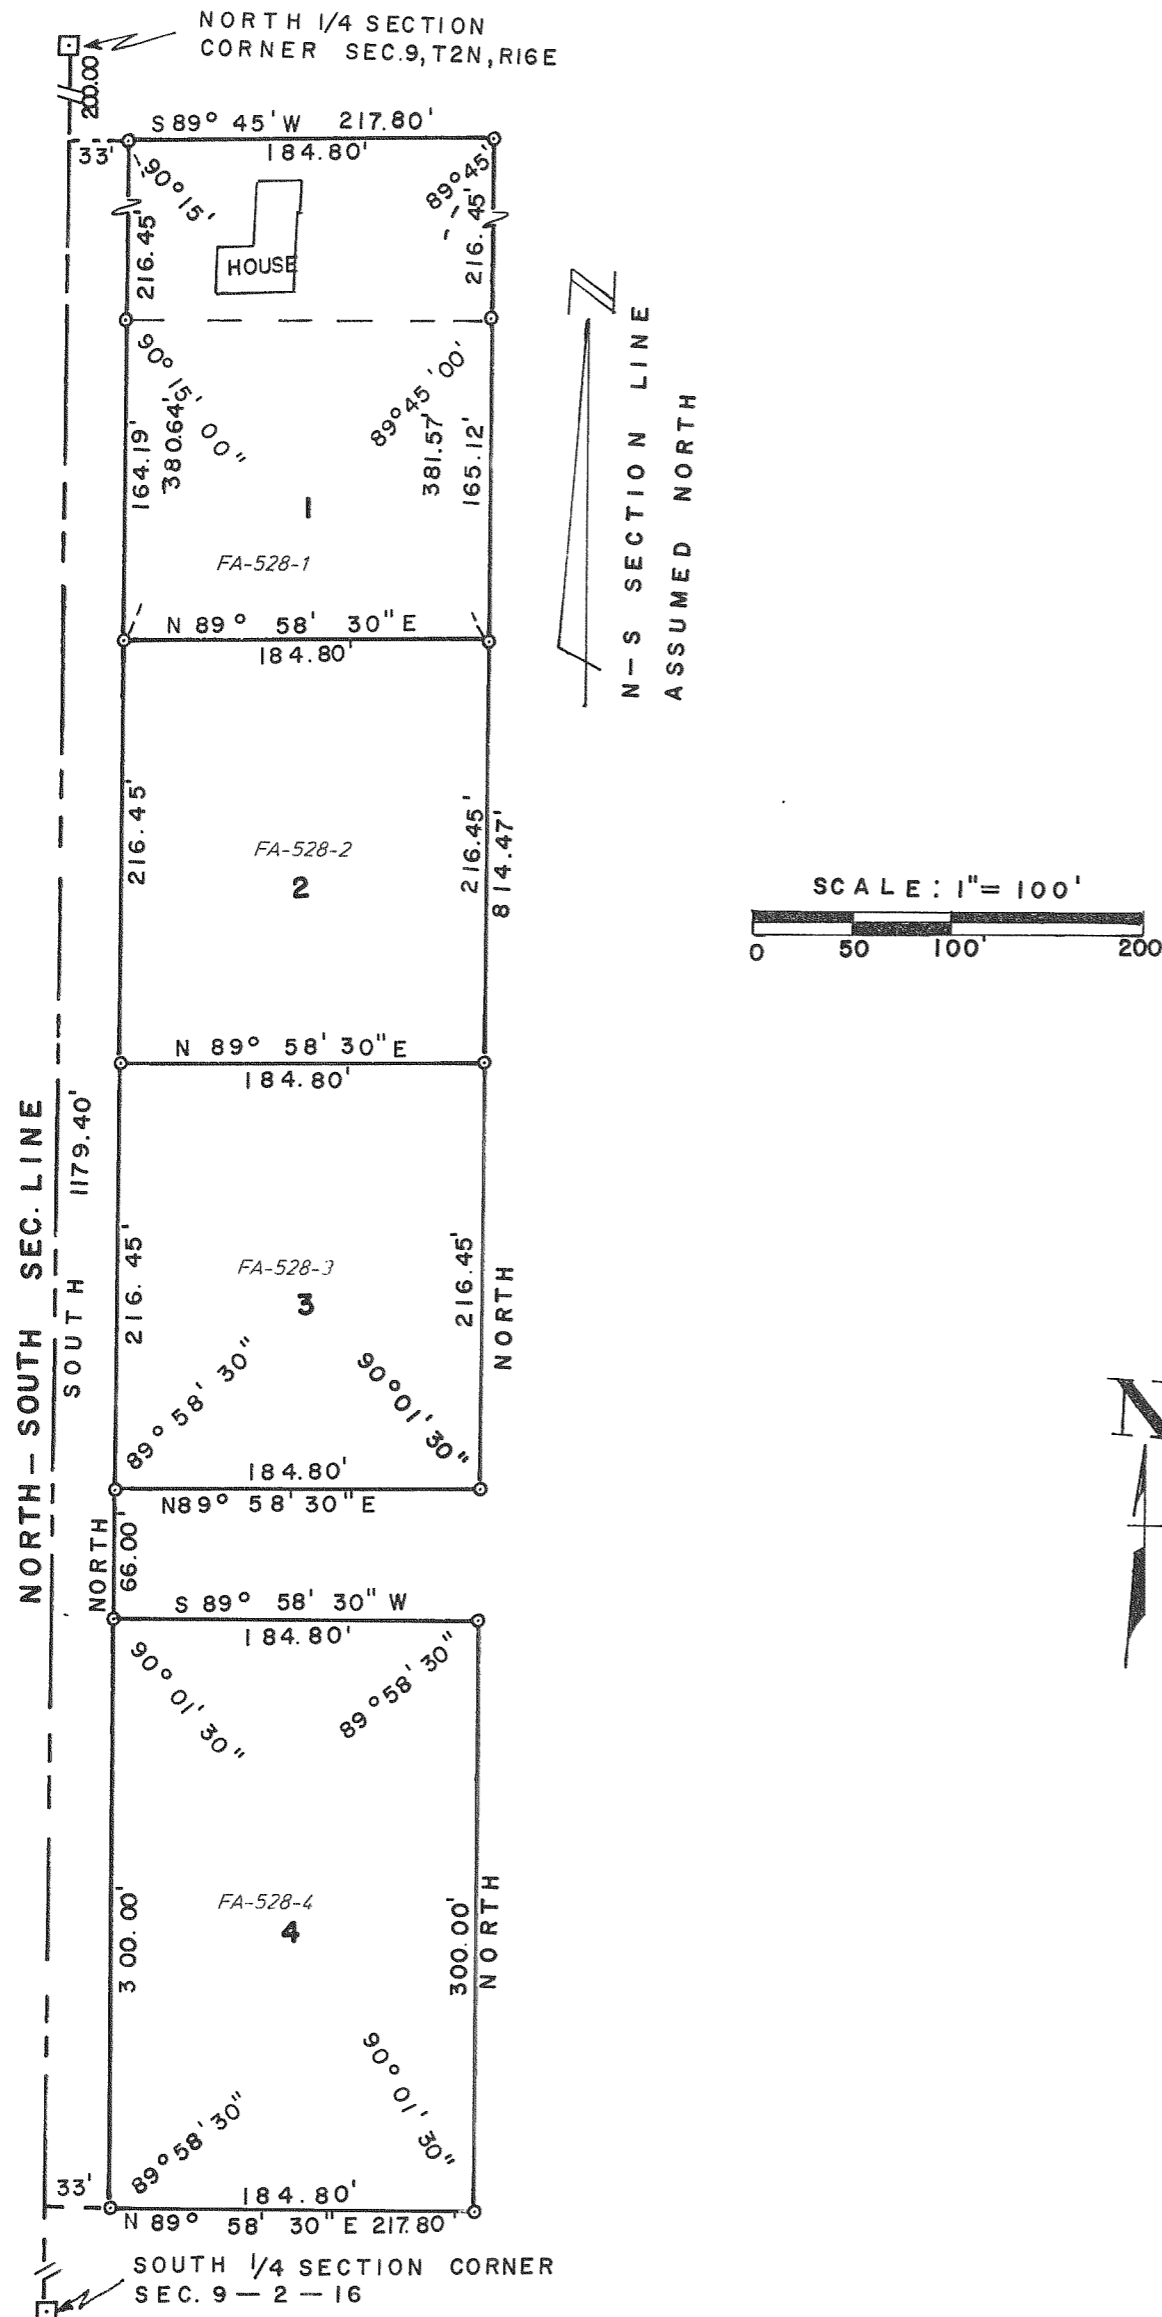

CERTIFIED SURVEY NO. 528,504 & 486⁵⁴

TOWN OF DELAVAN

528

LOCATED IN THE NE/4 OF SEC. 9, T2N, R16E,
WALWORTH COUNTY, WISCONSIN

504

LOCATED IN THE SW/4 OF SEC. 24, T2N, R16E,
WALWORTH COUNTY, WISCONSIN

REVISIONS: 08/05/99

486

LOCATED IN THE NW/4 OF FRACTIONAL SEC. 28,
T2N, R16E, WALWORTH COUNTY, WISCONSIN