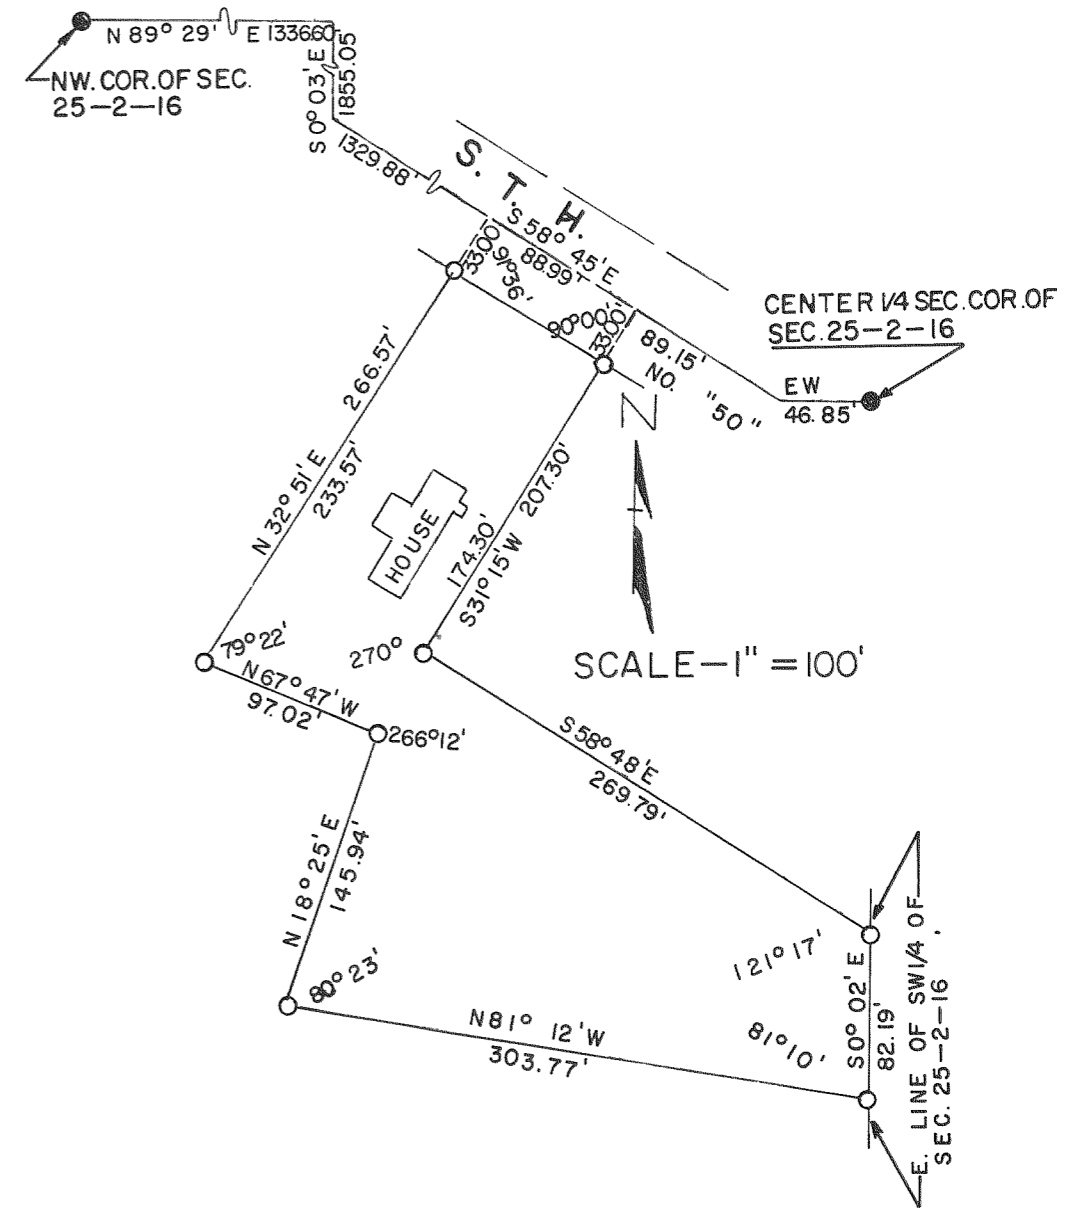

CERTIFIED SURVEY NO. 382, 453 & 415

382

TOWN OF DELAVAN

453

LOCATED IN THE NW/4 OF SEC. 28, T2N, R16E,
WALWORTH COUNTY, WISCONSIN

LOCATED IN THE W1/2 OF SEC. 25, T2N, R16E,
WALWORTH COUNTY, WISCONSIN.

415

LOCATED IN THE NORTH 1/2 OF SEC. 25, T2N, R16E, WALWORTH COUNTY, WISCONSIN