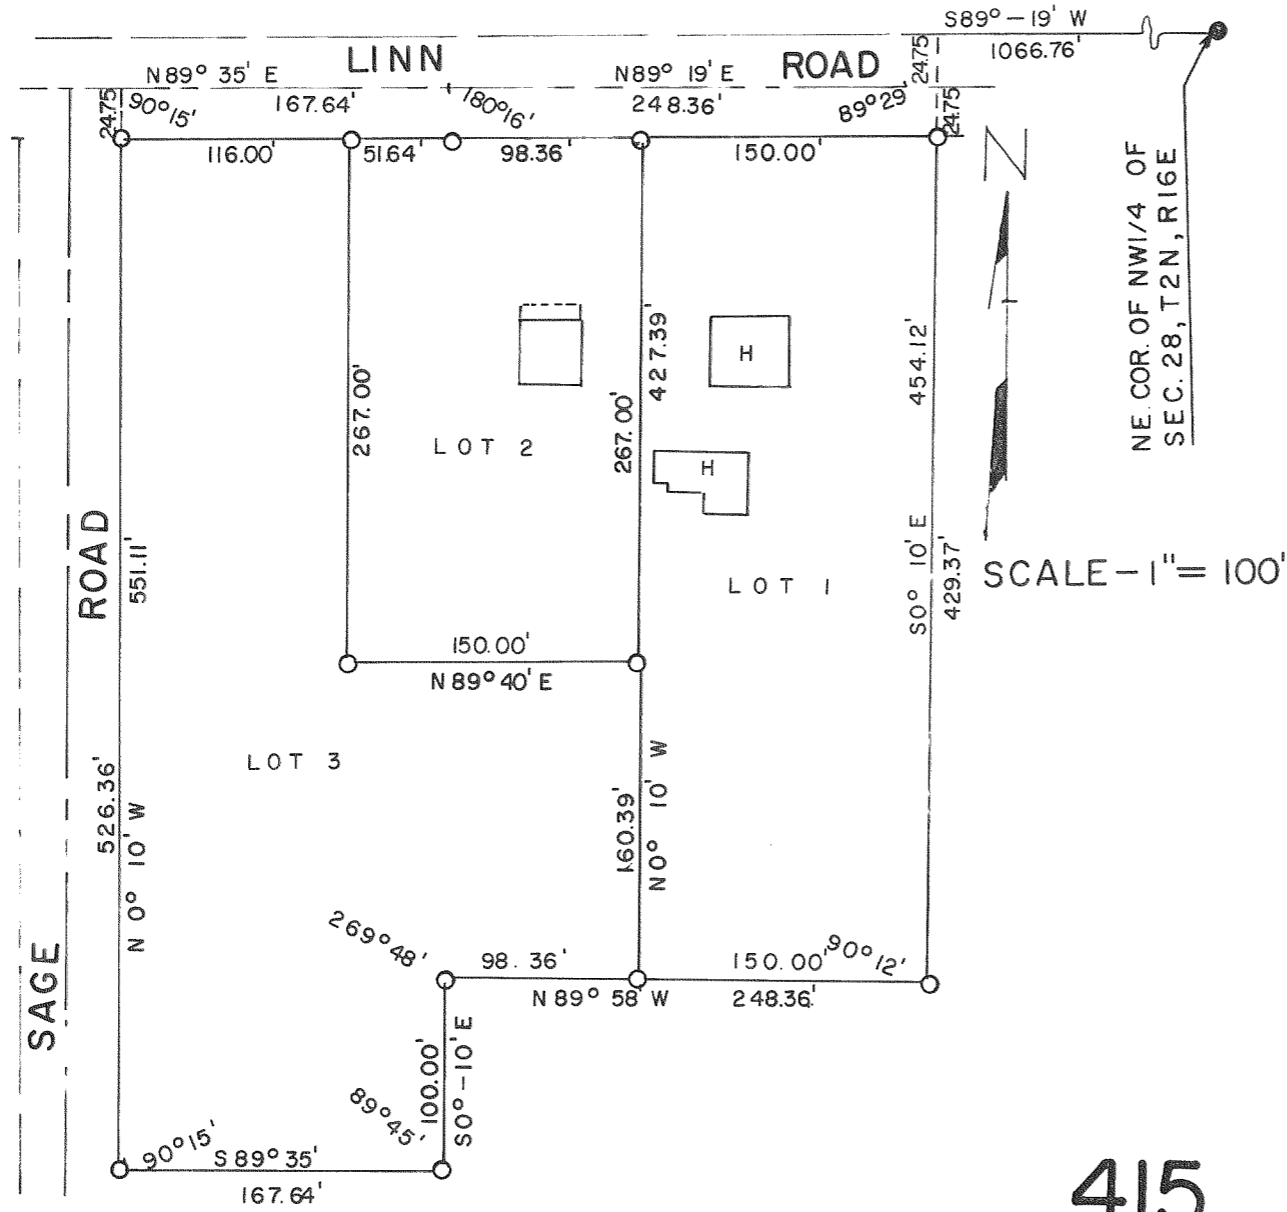

CERTIFIED SURVEY NO. 382, 453 & 415

382

TOWN OF DELAVAN

453

LOCATED IN THE NW/4 OF SEC. 28, T2N, R16E,
WALWORTH COUNTY, WISCONSIN

LOCATED IN THE W1/2 OF SEC. 25, T2N, R16E,
WALWORTH COUNTY, WISCONSIN.

415

LOCATED IN THE NORTH 1/2 OF SEC. 25, T2N, R16E, WALWORTH COUNTY, WISCONSIN