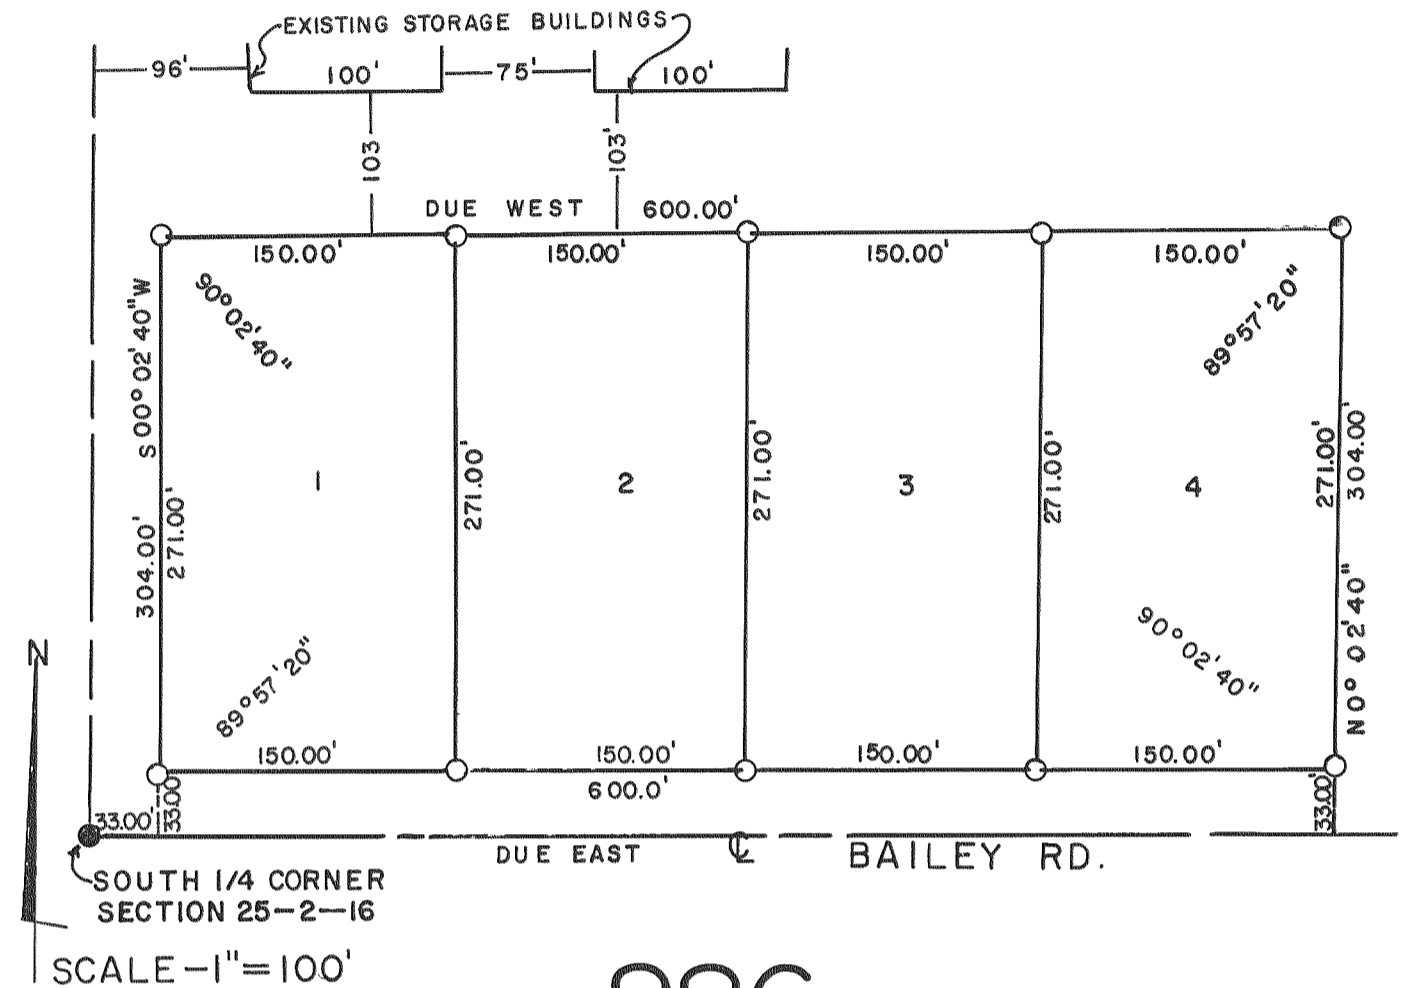

# CERTIFIED SURVEY NOS. 268, 312 & 286

## TOWN OF DELAVAN 268

LOCATED IN THE SE 1/4 OF SEC. 25, TOWN 2N, RANGE 16E,  
WALWORTH COUNTY, WISCONSIN

# 286

LOCATED IN THE SW 1/4 OF SEC. 21, T2N, R16E, WALWORTH  
COUNTY, WISCONSIN

# 312

LOCATED IN THE SE 1/4 OF THE NE 1/4 OF SEC. 22 & THE SW 1/4 OF THE  
NW 1/4 OF SEC. 23, OLL IN T2N, R16E, WALWORTH COUNTY, WISCONSIN