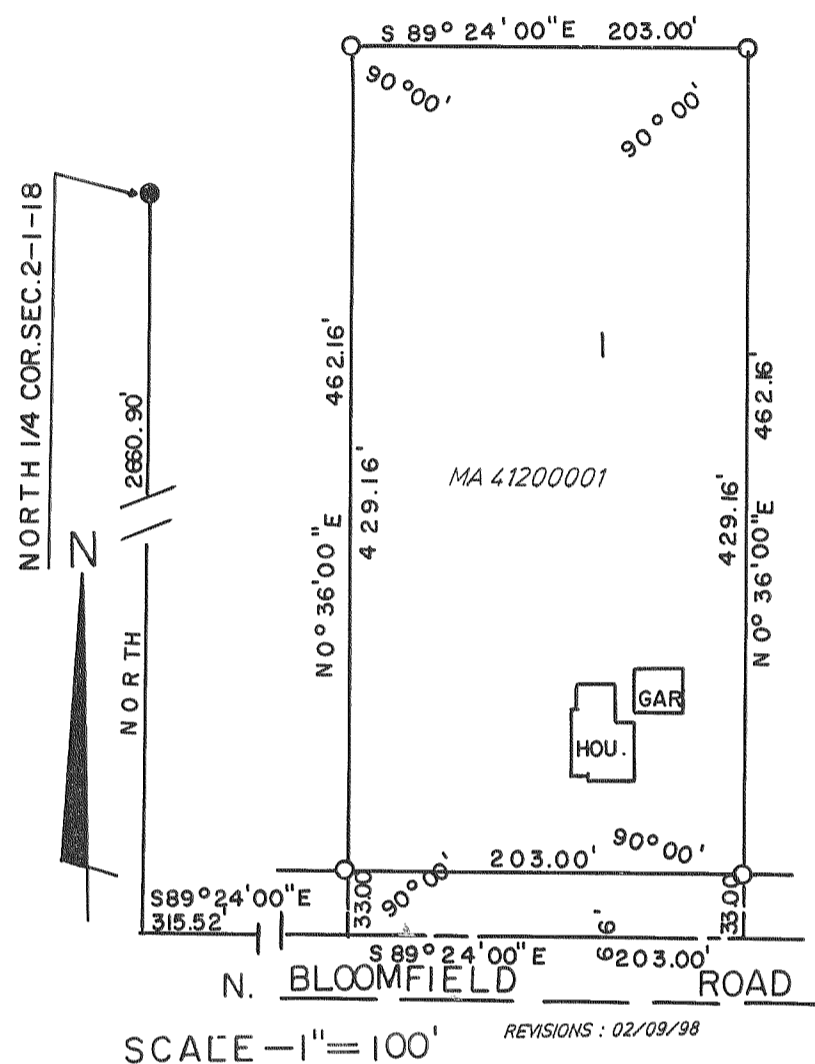

CERTIFIED SURVEY NO. 412, 444, 411 AND 392

TOWN OF BLOOMFIELD

412

444

A PARCEL OF LAND LOCATED IN THE NE 1/4 OF SEC. 2, T1N, R18E, WALWORTH COUNTY, WISCONSIN

A PARCEL OF LAND LOCATED IN THE NE 1/4 OF SEC. 21, T1N, R18E, WALWORTH COUNTY, WISCONSIN

411

392

A PARCEL OF LAND LOCATED IN THE SE 1/4 OF SEC. 2, T1N, R18E, WALWORTH COUNTY, WISCONSIN

A PARCEL OF LAND LOCATED IN THE NE 1/4 OF SEC. 5, T1N, R18E, WALWORTH COUNTY, WISCONSIN