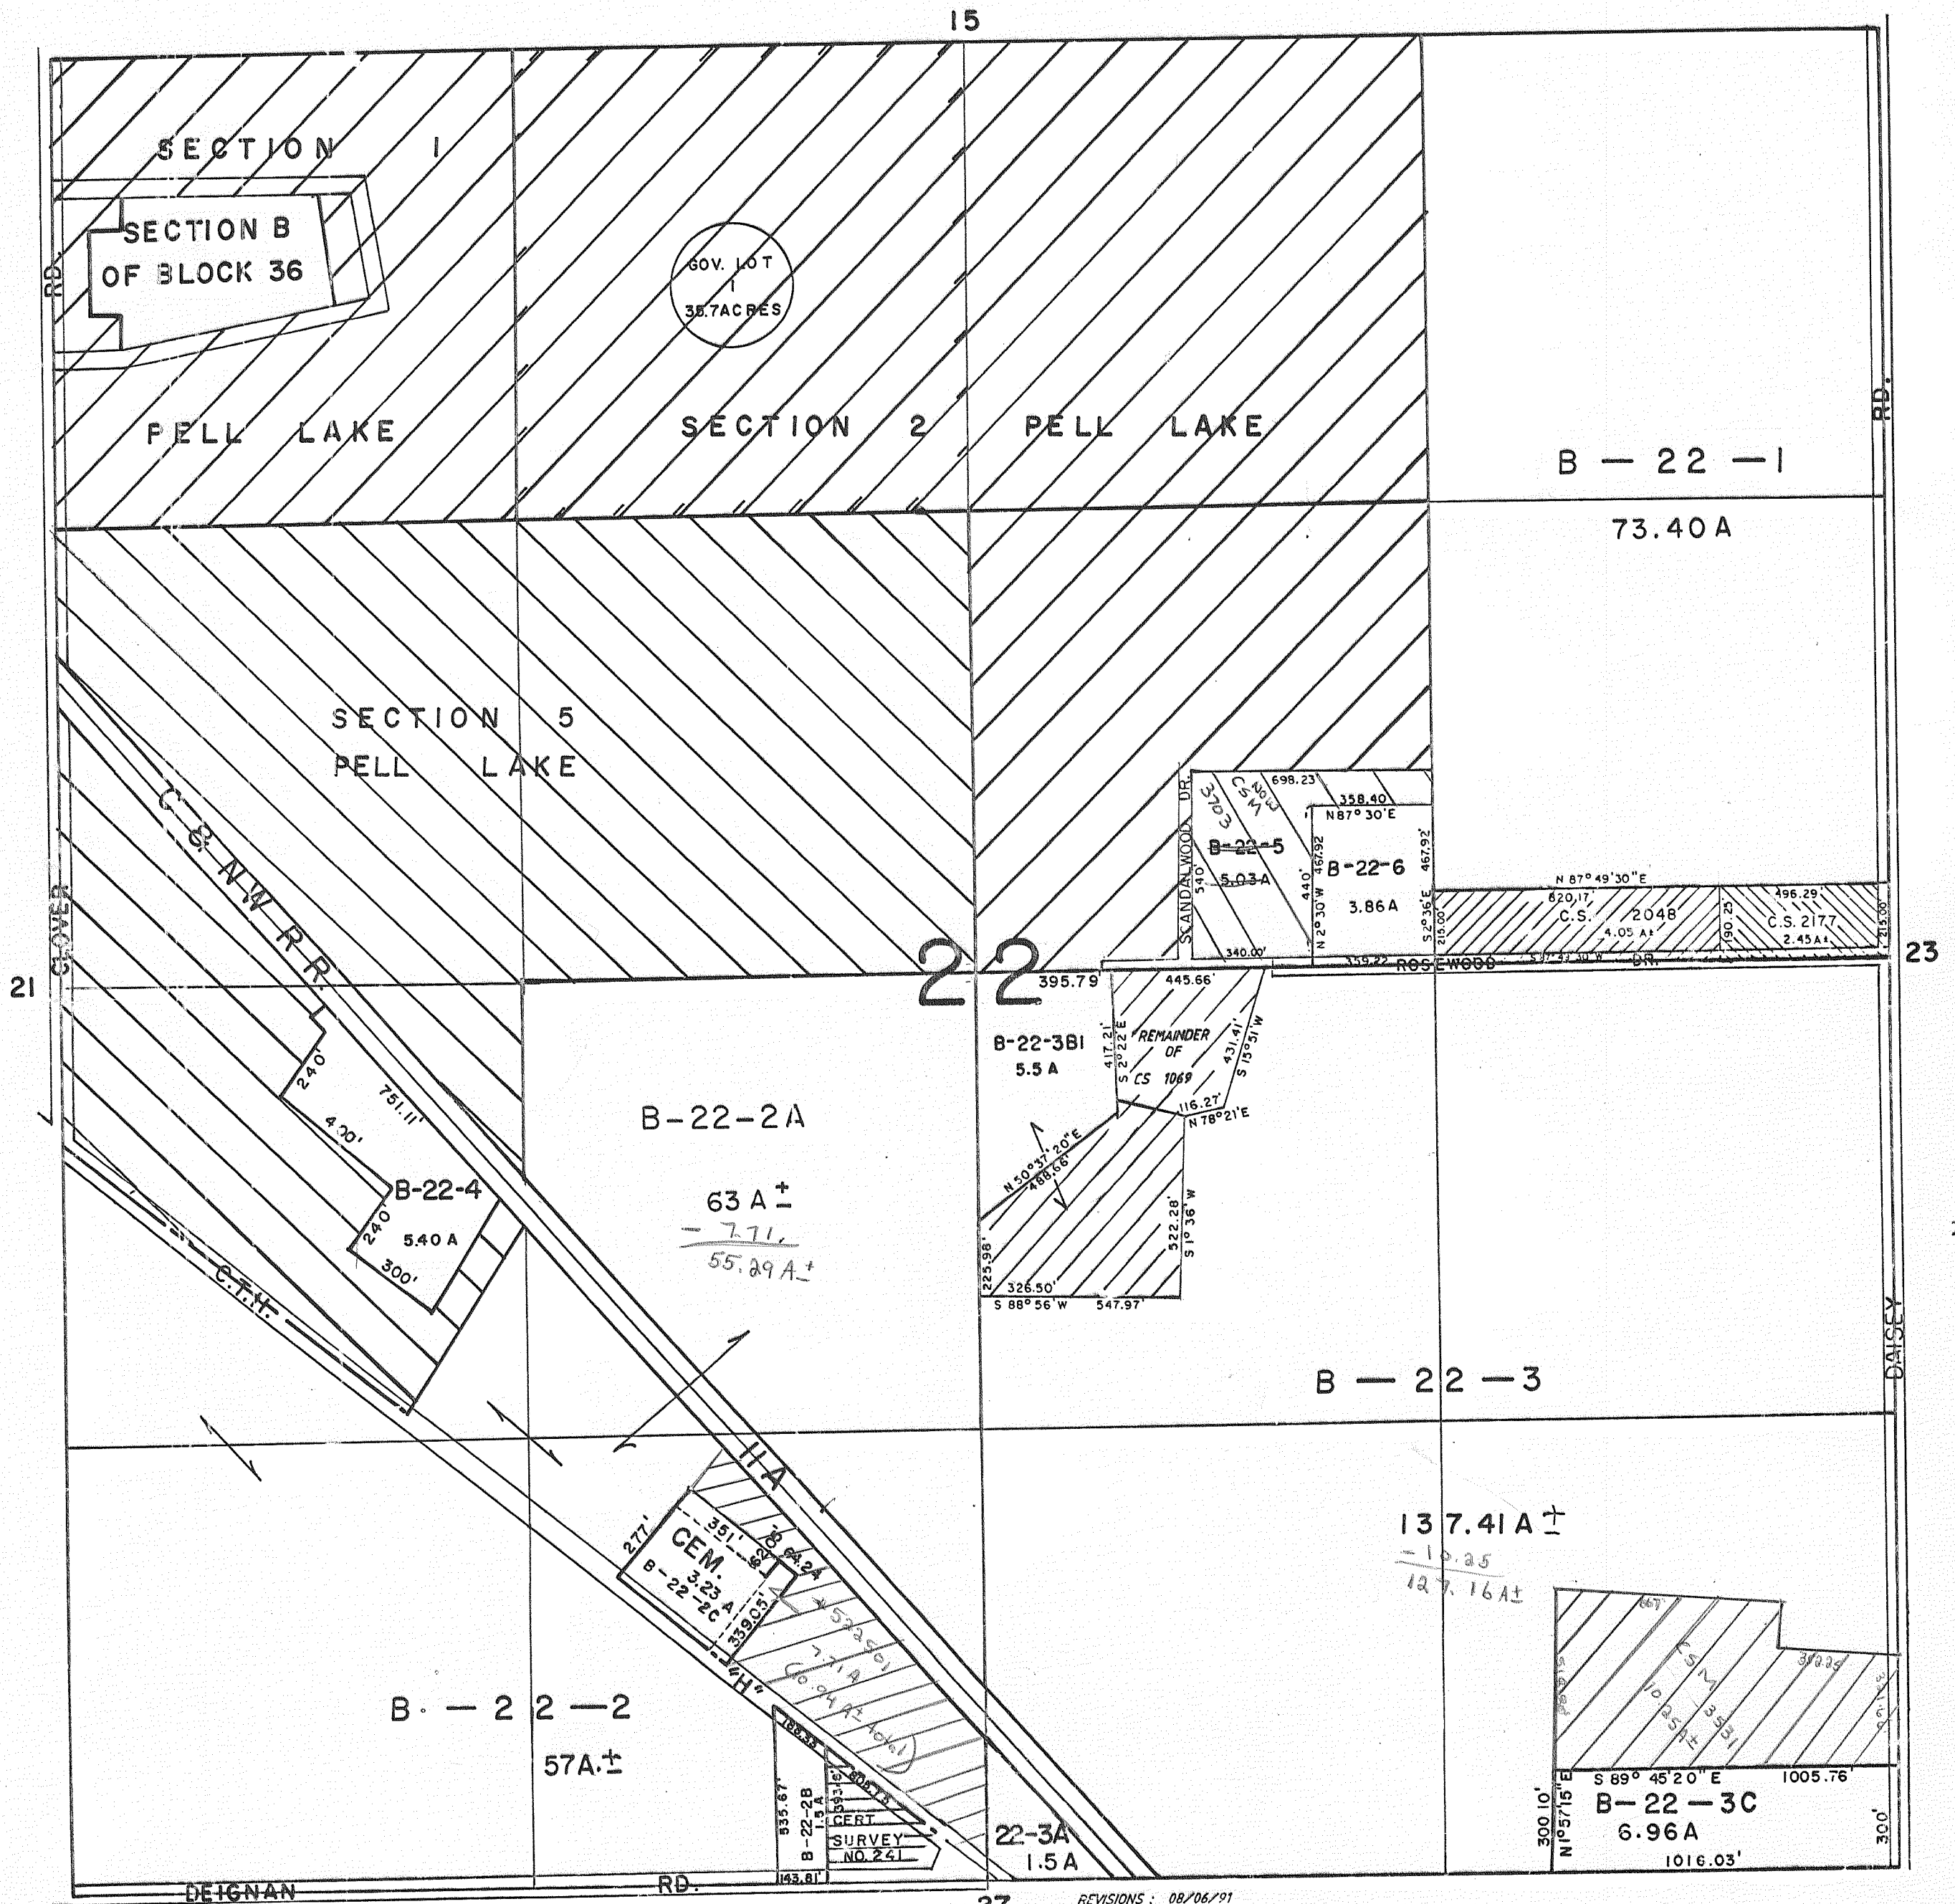

# SEC. 22 - TINRIBE - BLOOMFIELD

SCALE - 1"=400'

REVISIONS : 08/06/91  
 07/17/92  
 05/17/94  
 09/28/94