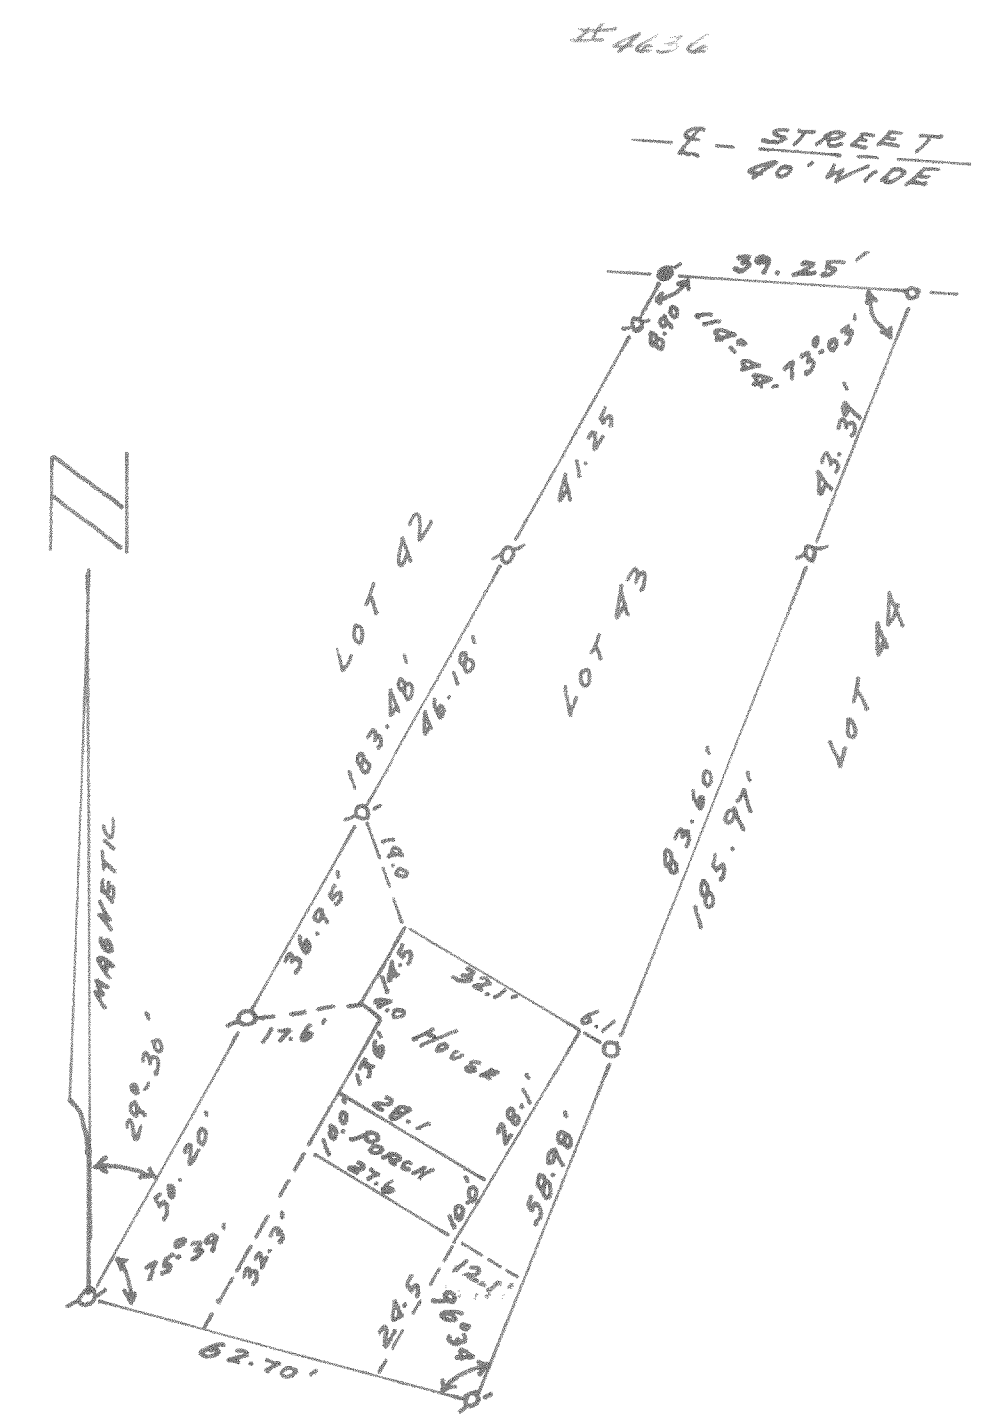

PLAT OF SURVEY  
OF  
LOT 242 - 3<sup>RD</sup> ADDITION CEDAR  
POINT PARK, VILLAGE OF WILLIAMS  
BAY, WALWORTH COUNTY, WISCONSIN.

JUNE 1969

Clayton J. Jensen  
SURVEYOR

PLAT OF SURVEY  
OF  
LOT 43 - FIRST ADDITION CEDAR POINT  
PARK, VILLAGE OF WILLIAMS BAY,  
WALWORTH COUNTY, WISCONSIN.

JUNE 1969

Clayton J. Jensen  
SURVEYOR