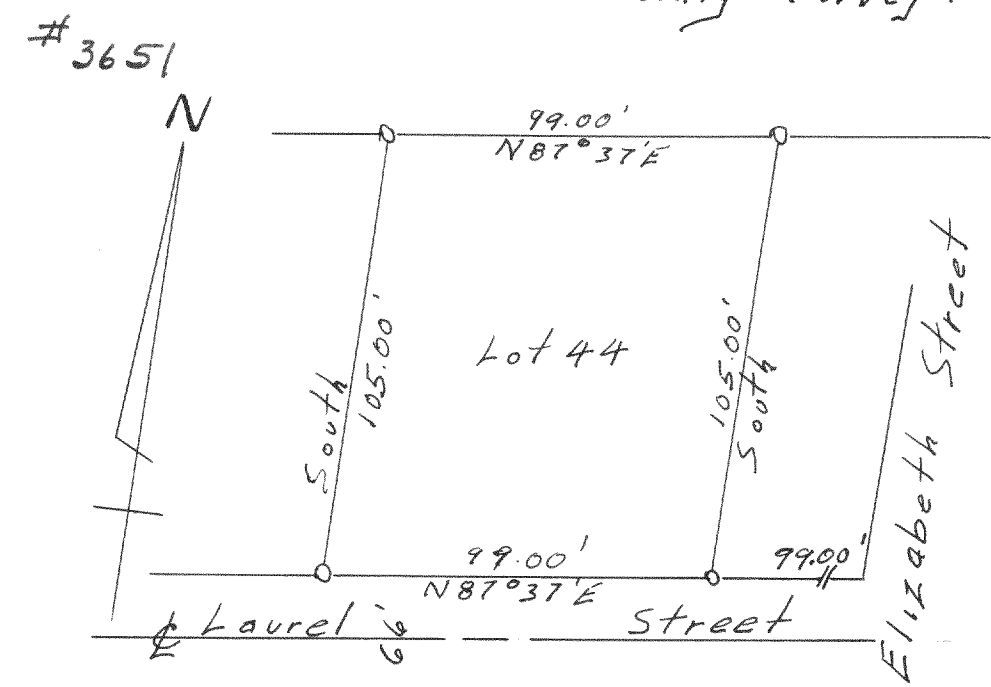

#3648
Plat of survey of the NW 1/4 of section 27,
T3N. R22E, Racine County, Wisconsin
May 1961
Floyd S. Jensen
County Surveyor

#3649
Survey of lot 1 Cedar Point Park
First Addition. Village of Williams
Bay, Walworth County Wisconsin
Oct 1961
Floyd S. Jensen
County Surveyor

#3650
Survey of lot 134, Cedar Point Park
Second Addition, Williams Bay
Walworth County, Wisconsin
Nov. 1961
Floyd S. Jensen
County Surveyor

#3651
Survey of lot 44 - Westpark Add.
City of Whitewater, Walworth
County Wisconsin
Nov. 1961
Floyd S. Jensen
County Surveyor

#3652
Survey of lot 24, Block one
Geneva Bay Estates Walworth
County Wisconsin
Oct 1961
Floyd S. Jensen
County Surveyor