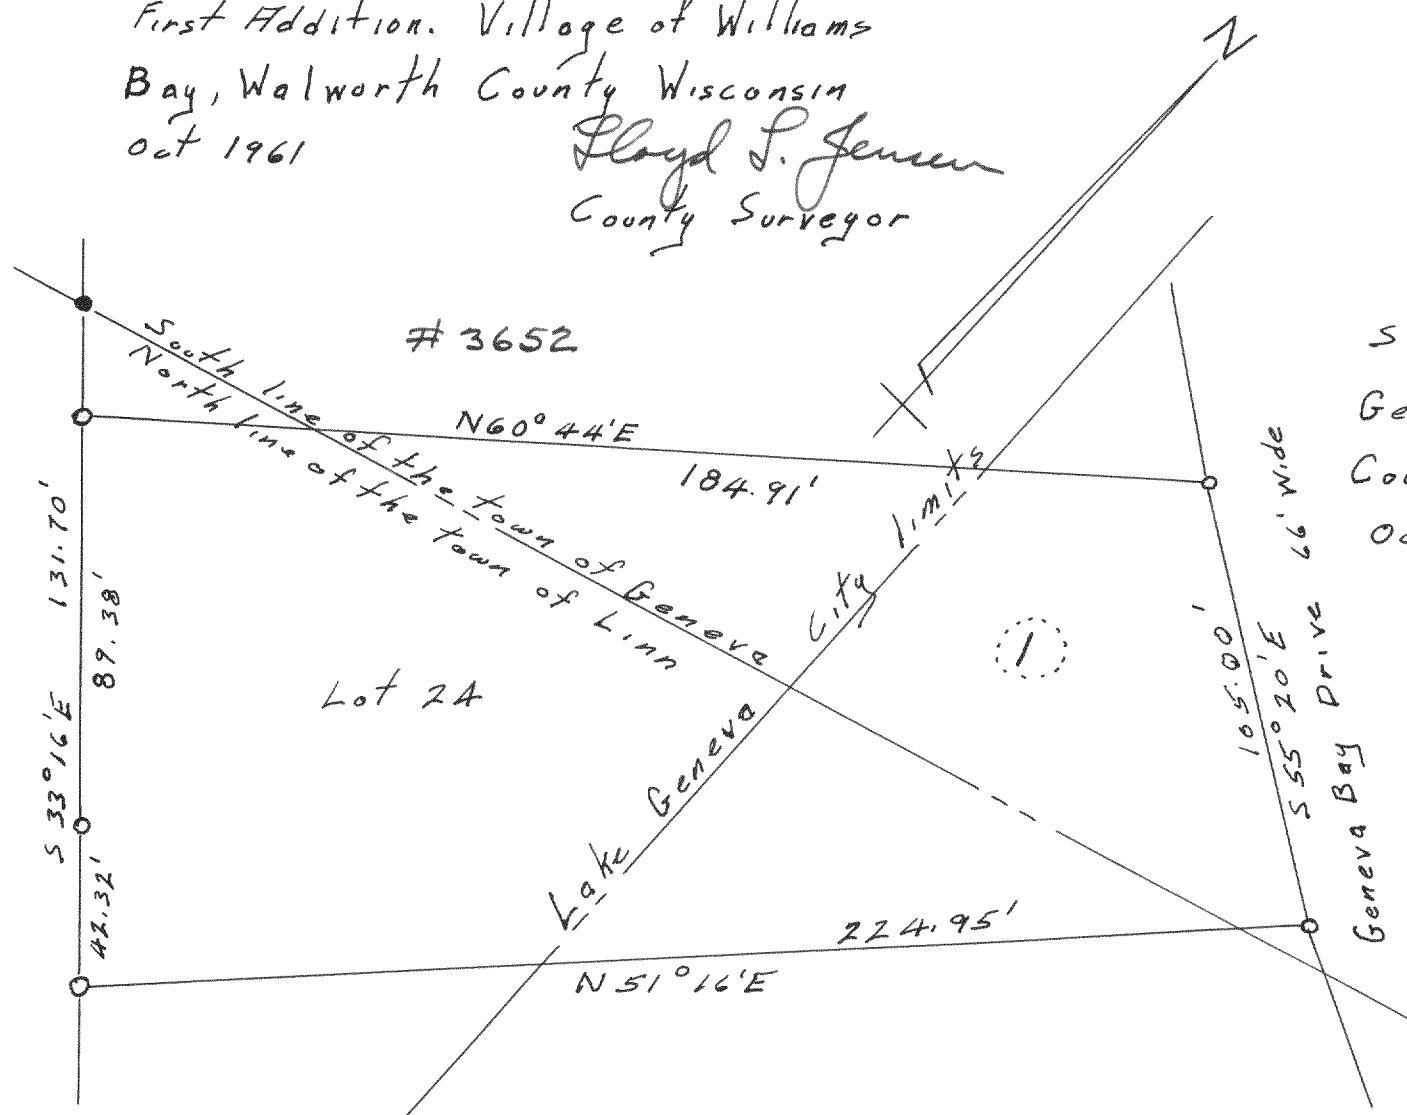

#3648
Plat of survey of the NW 1/4 of section 27,
T3N. R22E, Racine County, Wisconsin
May 1961
Floyd S. Jensen
County Surveyor

#3649
Survey of lot 1 Cedar Point Park
First Addition. Village of Williams
Bay, Walworth County Wisconsin
Oct 1961
Floyd S. Jensen
County Surveyor

#3650
Survey of lot 134, Cedar Point Park
Second Addition, Williams Bay
Walworth County, Wisconsin
Nov. 1961
Floyd S. Jensen
County Surveyor

#3651
Survey of lot 44 - Westpark Add.
City of Whitewater, Walworth
County Wisconsin
Nov. 1961
Floyd S. Jensen
County Surveyor

#3652
Survey of lot 24, Block one
Geneva Bay Estates Walworth
County Wisconsin
Oct 1961
Floyd S. Jensen
County Surveyor