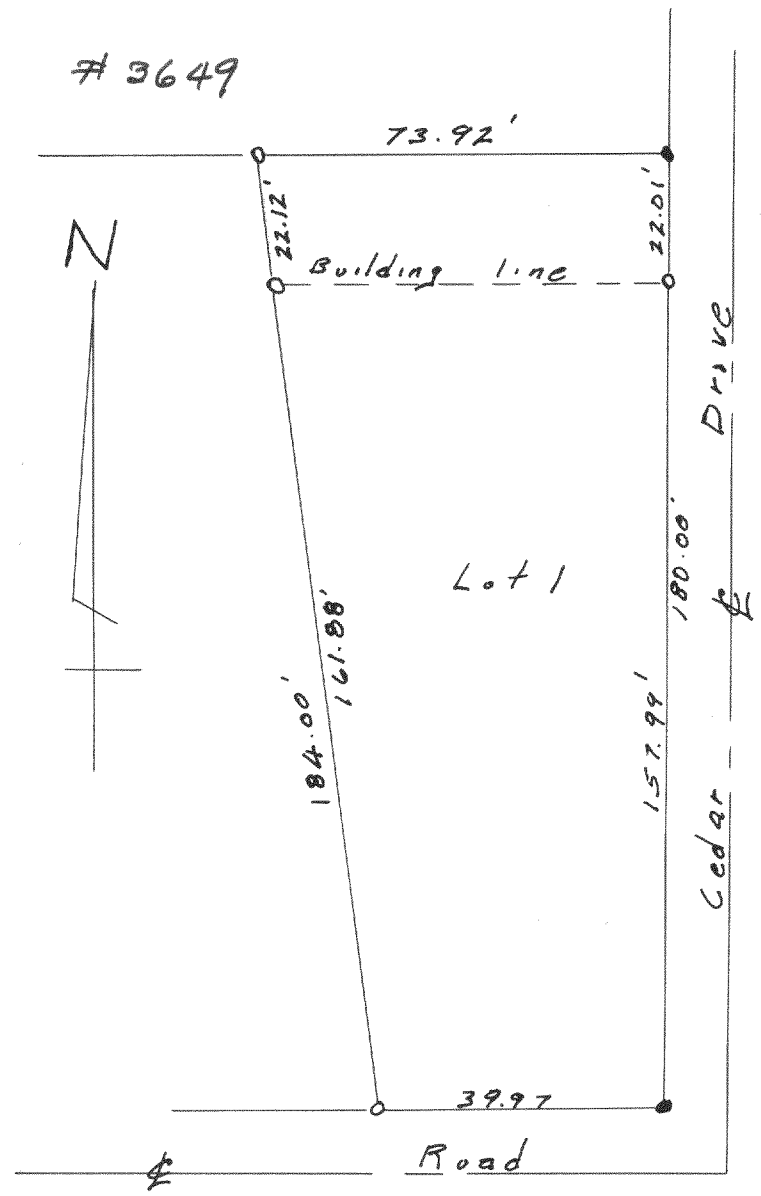

#3648
Plat of survey of the NW 1/4 of section 27,
T3N. R22E, Racine County, Wisconsin
May 1961
Floyd S. Jensen
County Surveyor

#3649
Survey of lot 1 Cedar Point Park
First Addition. Village of Williams
Bay, Walworth County Wisconsin
Oct 1961
Floyd S. Jensen
County Surveyor

#3650
Survey of lot 134, Cedar Point Park
Second Addition, Williams Bay
Walworth County, Wisconsin
Nov. 1961
Floyd S. Jensen
County Surveyor

#3651
Survey of lot 44 - Westpark Add.
City of Whitewater, Walworth
County Wisconsin
Nov. 1961
Floyd S. Jensen
County Surveyor

#3652
Survey of lot 24, Block one
Geneva Bay Estates Walworth
County Wisconsin
Oct 1961
Floyd S. Jensen
County Surveyor