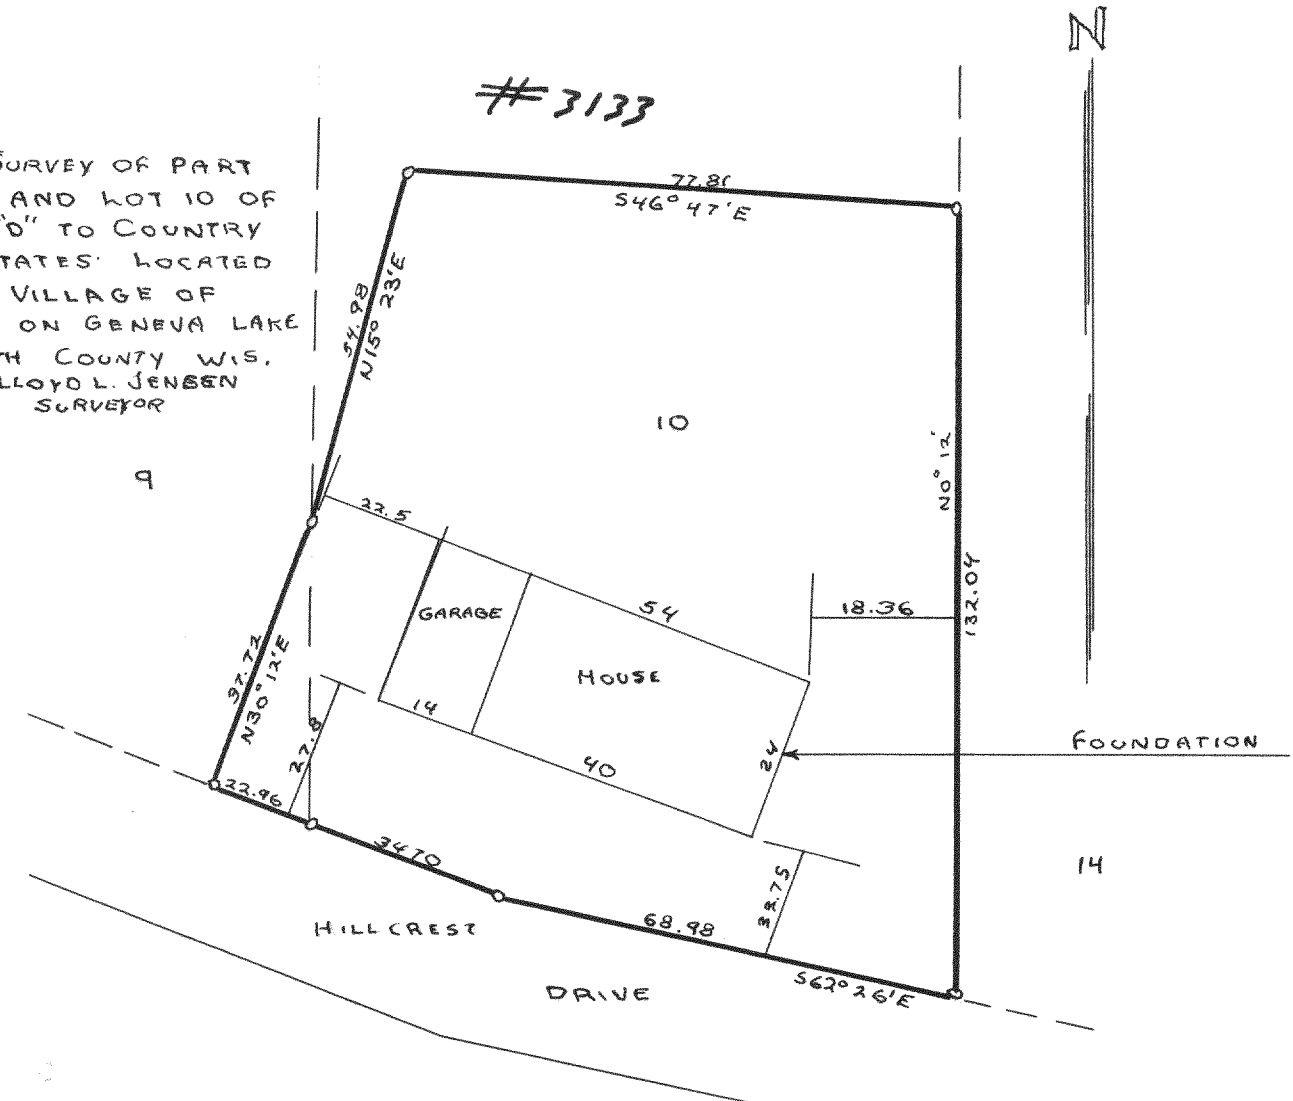

PLAT OF SURVEY OF PART OF LOT 9 AND LOT 10 OF ADDITION "D" TO COUNTRY CLUB ESTATES LOCATED IN THE VILLAGE OF FONTANA ON GENEVA LAKE WALWORTH COUNTY WIS. 11-1-56 LLOYD L. JENSEN SURVEYOR

PLAT OF SURVEY OF PARCEL OF LAND LOCATED IN THE SOUTHEAST 1/4 OF SECTION 33, T2N, R17E, GENEVA WALWORTH COUNTY, WISCONSIN OCT 1956 LLOYD L. JENSEN SURVEYOR

PLAT OF SURVEY OF LOT 15 OF THE 1ST ADDITION TO CEDAR POINT PARK VILLAGE OF WILLIAMS BAY SEC. 6 T1N R17E WALWORTH COUNTY WISCONSIN DEC. 1956 LLOYD L. JENSEN SURVEYOR