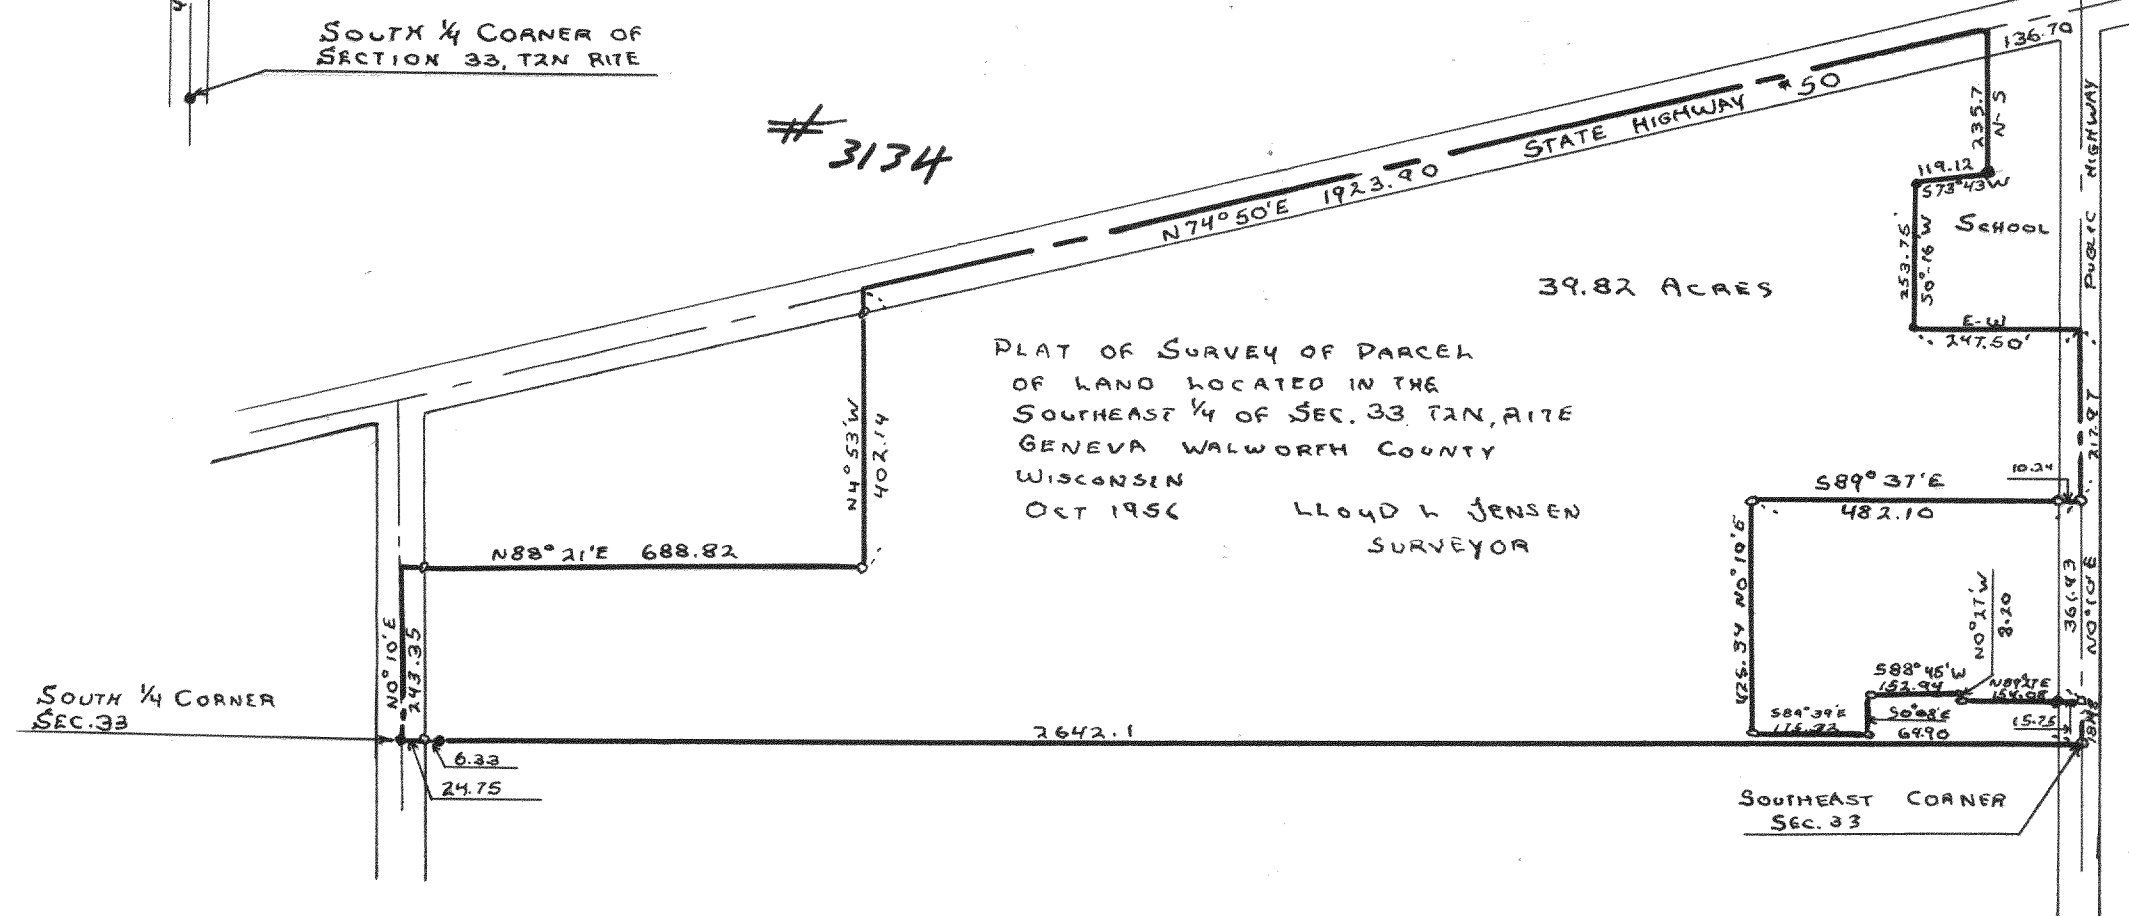

PLAT OF SURVEY OF PART OF LOT 9 AND LOT 10 OF ADDITION "D" TO COUNTRY CLUB ESTATES LOCATED IN THE VILLAGE OF FONTANA ON GENEVA LAKE WALWORTH COUNTY WIS. 11-1-56 LLOYD L. JENSEN SURVEYOR

PLAT OF SURVEY OF PARCEL OF LAND LOCATED IN THE SOUTHEAST 1/4 OF SECTION 33, T2N, R17E, GENEVA WALWORTH COUNTY, WISCONSIN OCT 1956 LLOYD L. JENSEN SURVEYOR

PLAT OF SURVEY OF LOT 15 OF THE 1ST ADDITION TO CEDAR POINT PARK VILLAGE OF WILLIAMS BAY SEC. 6 T1N R17E WALWORTH COUNTY WISCONSIN DEC. 1956 LLOYD L. JENSEN SURVEYOR