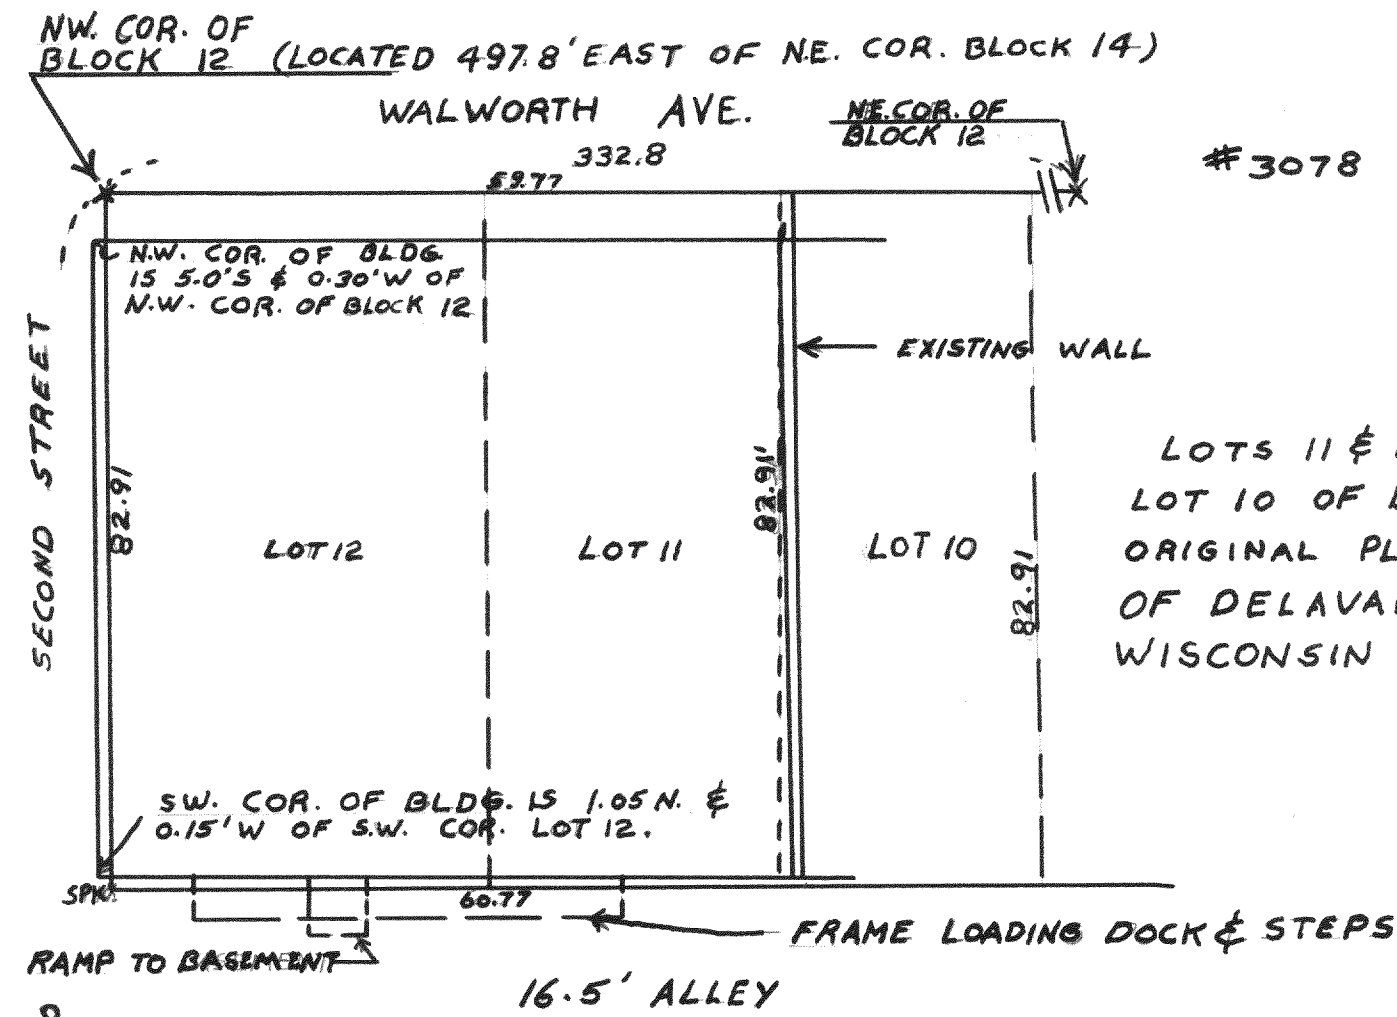

LOT 13 & 14 OF FREUCK'S SUBDIVISION
 LOCATED IN T4NR18E, WALWORTH COUNTY,
 WISCONSIN.

LLOYD L. JENSEN
 COUNTY SURVEYOR
 JAN. 1956

LOTS 11 & 12 AND PART OF
 LOT 10 OF BLOCK 12 OF THE
 ORIGINAL PLAT OF THE CITY
 OF DELAVAN, WALWORTH CO.,
 WISCONSIN

LLOYD L. JENSEN
 COUNTY SURVEYOR
 MARCH 14/56

LOT 1 OF BUENA VISTA SUBDIVISION
 LOCATED IN THE VILLAGE OF FONTANA-
 ON-GENEVA LAKE, WALWORTH COUNTY
 WISC.
 MARCH 1956

LLOYD L. JENSEN
 COUNTY SURVEYOR

LOT 64 OF CEDAR POINT PARK
 FIRST ADDITION LOCATED IN THE
 VILLAGE OF WILLIAMS BAY, WALWORTH
 COUNTY WISCONSIN

LLOYD L. JENSEN
 COUNTY SURVEYOR
 MAR. 8, 1956