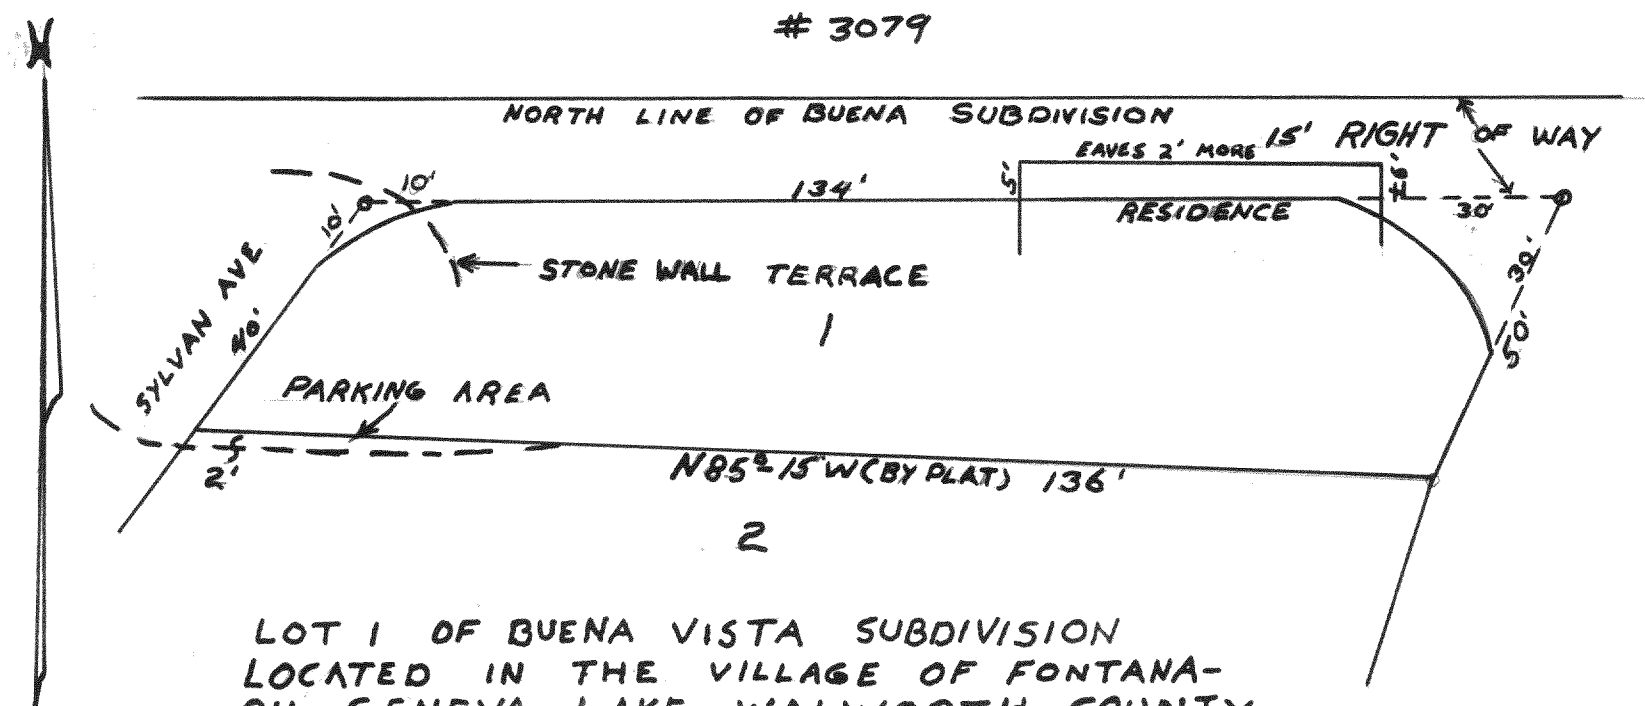

LOT 13 & 14 OF FREUCK'S SUBDIVISION
 LOCATED IN T4NR18E, WALWORTH COUNTY,
 WISCONSIN.

LLOYD L. JENSEN
 COUNTY SURVEYOR
 JAN. 1956

LOTS 11 & 12 AND PART OF
 LOT 10 OF BLOCK 12 OF THE
 ORIGINAL PLAT OF THE CITY
 OF DELAVAN, WALWORTH CO.,
 WISCONSIN

LLOYD L. JENSEN
 COUNTY SURVEYOR
 MARCH 14/56

LOT 1 OF BUENA VISTA SUBDIVISION
 LOCATED IN THE VILLAGE OF FONTANA-
 ON-GENEVA LAKE, WALWORTH COUNTY
 WISC.
 MARCH 1956

LLOYD L. JENSEN
 COUNTY SURVEYOR

LOT 64 OF CEDAR POINT PARK
 FIRST ADDITION LOCATED IN THE
 VILLAGE OF WILLIAMS BAY, WALWORTH
 COUNTY WISCONSIN

LLOYD L. JENSEN
 COUNTY SURVEYOR
 MAR. 8, 1956