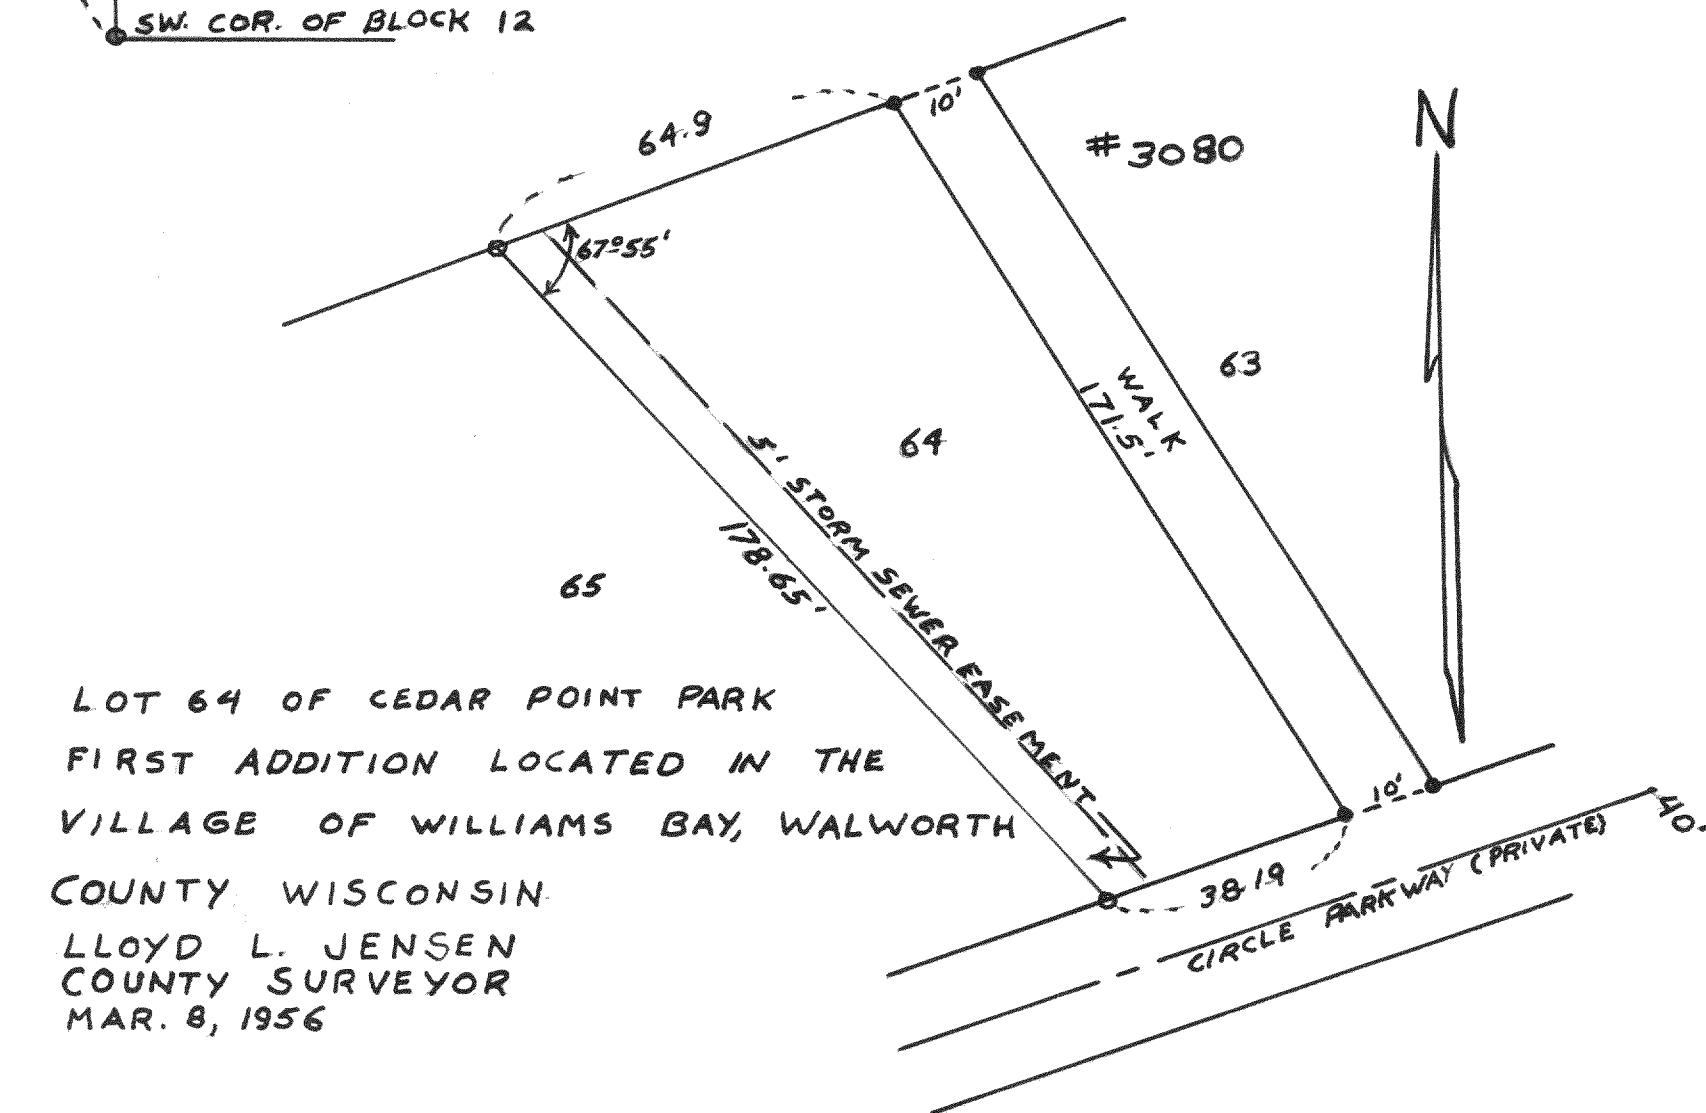

LOT 13 & 14 OF FREUCK'S SUBDIVISION
 LOCATED IN T4NR18E, WALWORTH COUNTY,
 WISCONSIN.

LLOYD L. JENSEN
 COUNTY SURVEYOR
 JAN. 1956

LOTS 11 & 12 AND PART OF
 LOT 10 OF BLOCK 12 OF THE
 ORIGINAL PLAT OF THE CITY
 OF DELAVAN, WALWORTH CO.,
 WISCONSIN

LLOYD L. JENSEN
 COUNTY SURVEYOR
 MARCH 14/56

LOT 1 OF BUENA VISTA SUBDIVISION
 LOCATED IN THE VILLAGE OF FONTANA-
 ON-GENEVA LAKE, WALWORTH COUNTY
 WISC.
 MARCH 1956

LLOYD L. JENSEN
 COUNTY SURVEYOR

LOT 64 OF CEDAR POINT PARK
 FIRST ADDITION LOCATED IN THE
 VILLAGE OF WILLIAMS BAY, WALWORTH
 COUNTY WISCONSIN

LLOYD L. JENSEN
 COUNTY SURVEYOR
 MAR. 8, 1956