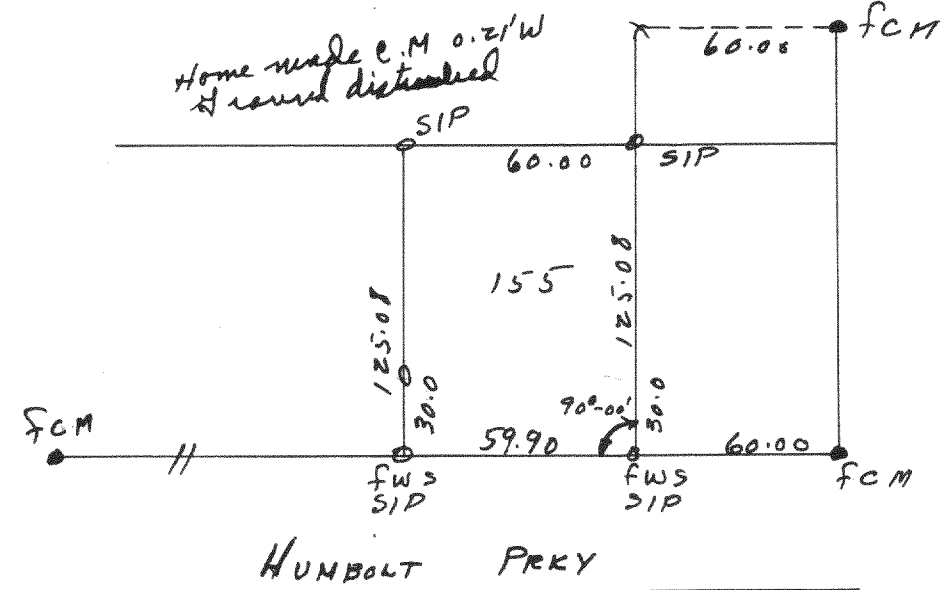

2329

Plot of survey of part of lot 126 of Grand Terrace Sub'd,
located in the Village of Williams Bay Section 17 T1N R16E Walworth
County, Wis.
April 7, 1950

Floyd J. Jensen c.w.s.
County Surveyor

2330

Plot of survey of the east 62 feet of lot 13 Blk 16 of Williams 2nd Add
Village of Williams Bay, Walworth County, Wis.
April 8, 1950

Floyd J. Jensen (c.w.s.)
County Surveyor

2331

Plot of survey of lot 155 Cedar Point Park Original Sub'd
located in Village of Williams Bay Section 6 T1N R17E Walworth County, Wis.
April 15, 1950

Floyd J. Jensen c.w.s.
County Surveyor

2332

Plot of survey of lot 66 Bay View Sub'd located in the S.E. 1/4
of Sec. 1 T1N R16E Village of Williams Bay, Walworth County, Wis.
1950

Floyd J. Jensen (c.w.s.)
County Surveyor