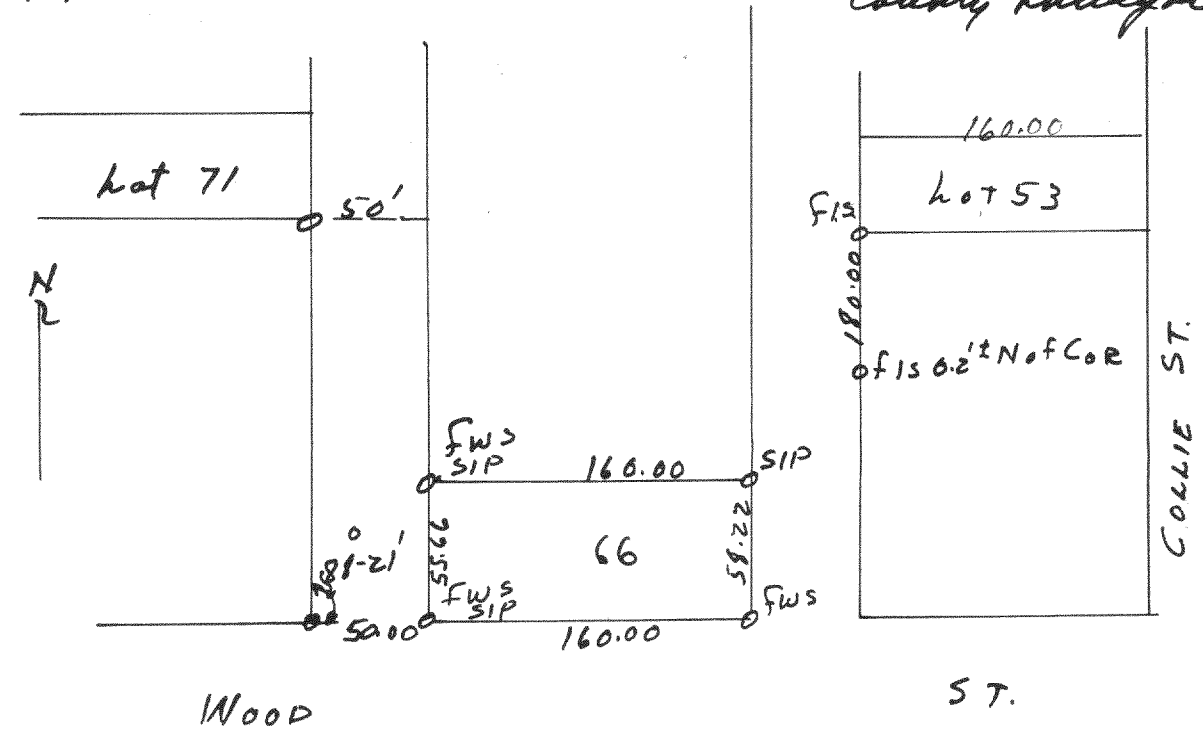

2329

Plot of survey of part of lot 126 of Grand Terrace Sub'd,
located in the Village of Williams Bay Section 17 T1N R16E Walworth
County, Wis.
April 7, 1950

Floyd J. Jensen c.w.s.
County Surveyor

2330

Plot of survey of the east 62 feet of lot 13 Blk 16 of Williams 2nd Add
Village of Williams Bay, Walworth County, Wis.
April 8, 1950

Floyd J. Jensen (c.w.s.)
County Surveyor

2331

Plot of survey of lot 155 Cedar Point Park Original Sub'd
located in Village of Williams Bay Section 6 T1N R17E Walworth County, Wis.
April 15, 1950

Floyd J. Jensen c.w.s.
County Surveyor

2332

Plot of survey of lot 66 Bay View Sub'd located in the S.E. 1/4
of Sec. 1 T1N R16E Village of Williams Bay, Walworth County, Wis.
1950

Floyd J. Jensen (c.w.s.)
County Surveyor