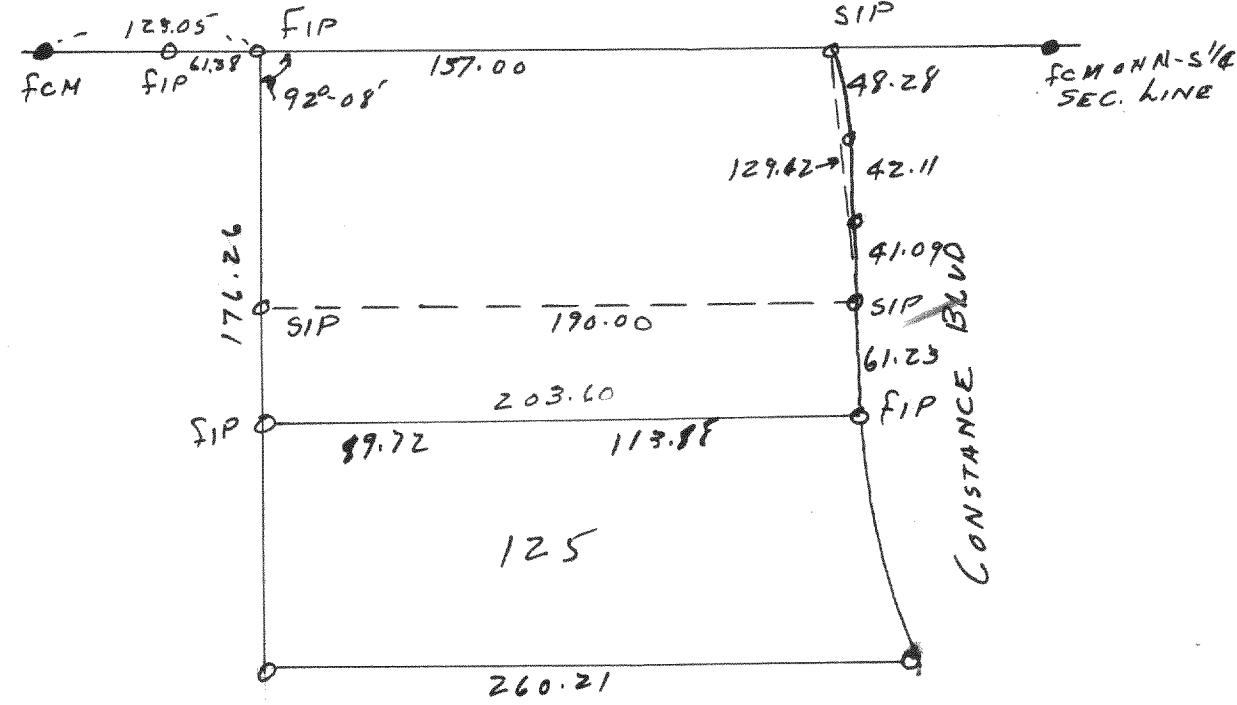

2329

Plot of survey of part of lot 126 of Grand Terrace Sub'd,
located in the Village of Williams Bay Section 17 T1N R16E Walworth
County, Wis.
April 7, 1950

Floyd J. Jensen c.w.s.
County Surveyor

2330

Plot of survey of the east 62 feet of lot 13 Blk 16 of Williams 2nd Add
Village of Williams Bay, Walworth County, Wis.
April 8, 1950

Floyd J. Jensen (c.w.s.)
County Surveyor

2331

Plot of survey of lot 155 Cedar Point Park Original Sub'd
located in Village of Williams Bay Section 6 T1N R17E Walworth County, Wis.
April 15, 1950

Floyd J. Jensen c.w.s.
County Surveyor

2332

Plot of survey of lot 66 Bay View Sub'd located in the S.E. 1/4
of Sec. 1 T1N R16E Village of Williams Bay, Walworth County, Wis.
1950

Floyd J. Jensen (c.w.s.)
County Surveyor