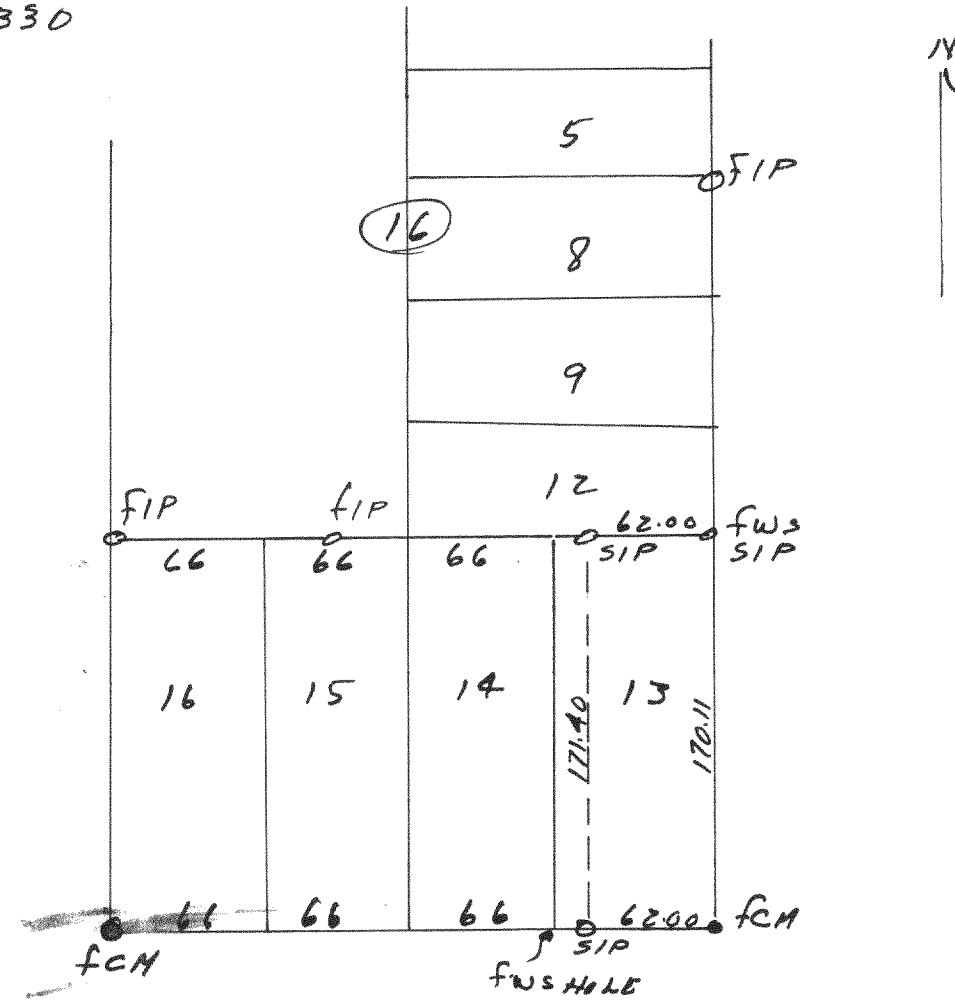

2329

Plot of survey of part of lot 126 of Grand Terrace Sub'd,
located in the Village of Williams Bay Section 17 T1N R16E Walworth
County, Wis.
April 7, 1950

Floyd J. Jensen c.w.s.
County Surveyor

2330

Plot of survey of the east 62 feet of lot 13 Blk 16 of Williams 2nd Add
Village of Williams Bay, Walworth County, Wis.
April 8, 1950

Floyd J. Jensen (c.w.s.)
County Surveyor

2331

Plot of survey of lot 155 Cedar Point Park Original Sub'd
located in Village of Williams Bay Section 6 T1N R17E Walworth County, Wis.
April 15, 1950

Floyd J. Jensen c.w.s.
County Surveyor

2332

Plot of survey of lot 66 Bay View Sub'd located in the S.E. 1/4
of Sec. 1 T1N R16E Village of Williams Bay, Walworth County, Wis.
1950

Floyd J. Jensen (c.w.s.)
County Surveyor