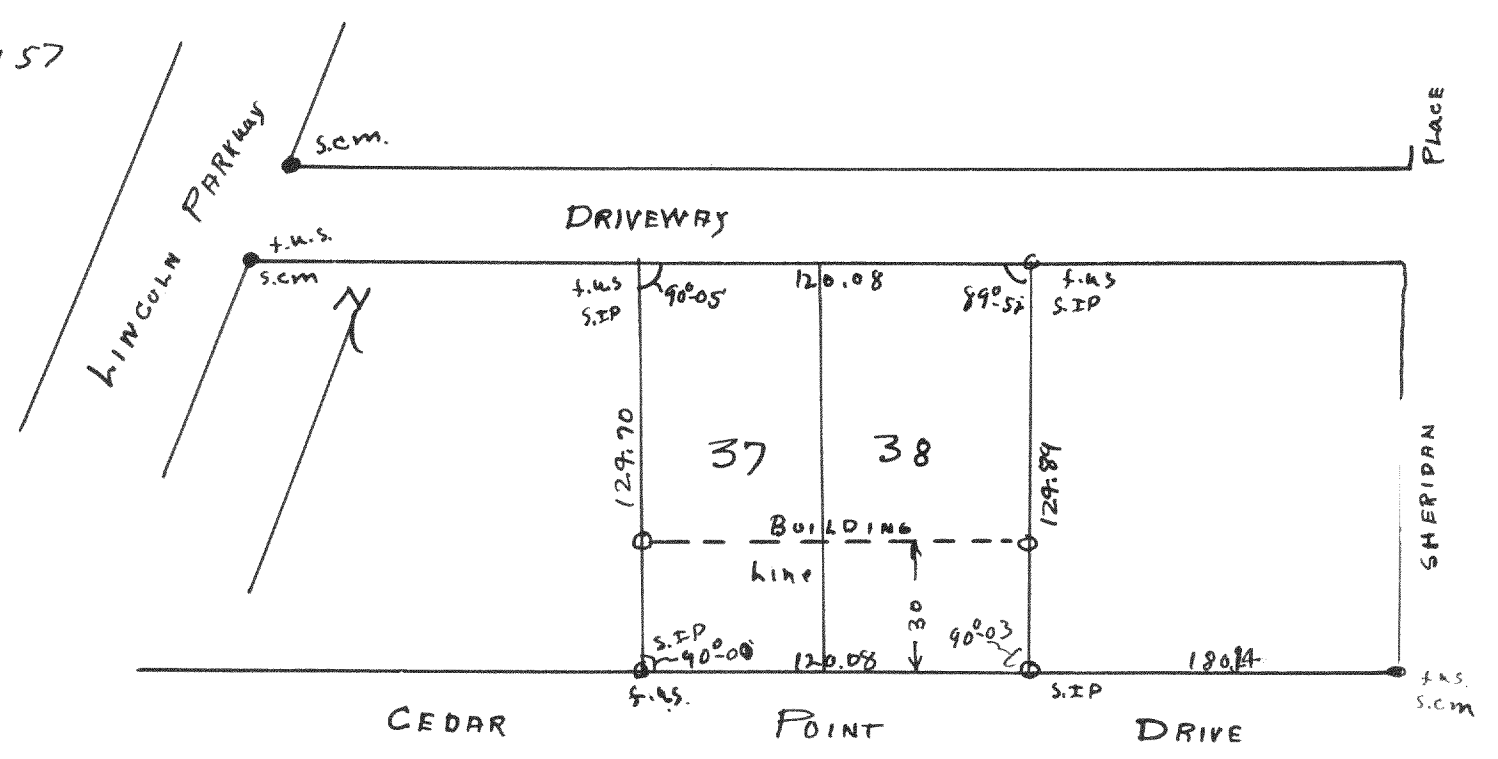

# 1955

Plot of survey of Lot 191 Cedar Point Park Subdivision located in the Village of Williams Bay, Walworth County, Wis.  
 June 5, 1948  
 Lloyd S. Jensen  
 County Surveyor  
 W.S.

# 1956

Plot of survey of lots 70 & 71 Cedar Point Park in the Village of Williams Bay, Walworth County, Wisconsin  
 August 1948  
 Lloyd S. Jensen  
 County Surveyor  
 W.S.

# 1957

Plot of survey of lots 37 & 38 Cedar Point Park in the Village of Williams Bay, Walworth County, Wisconsin  
 June 5, 1948  
 Lloyd S. Jensen  
 County Surveyor  
 W.S.