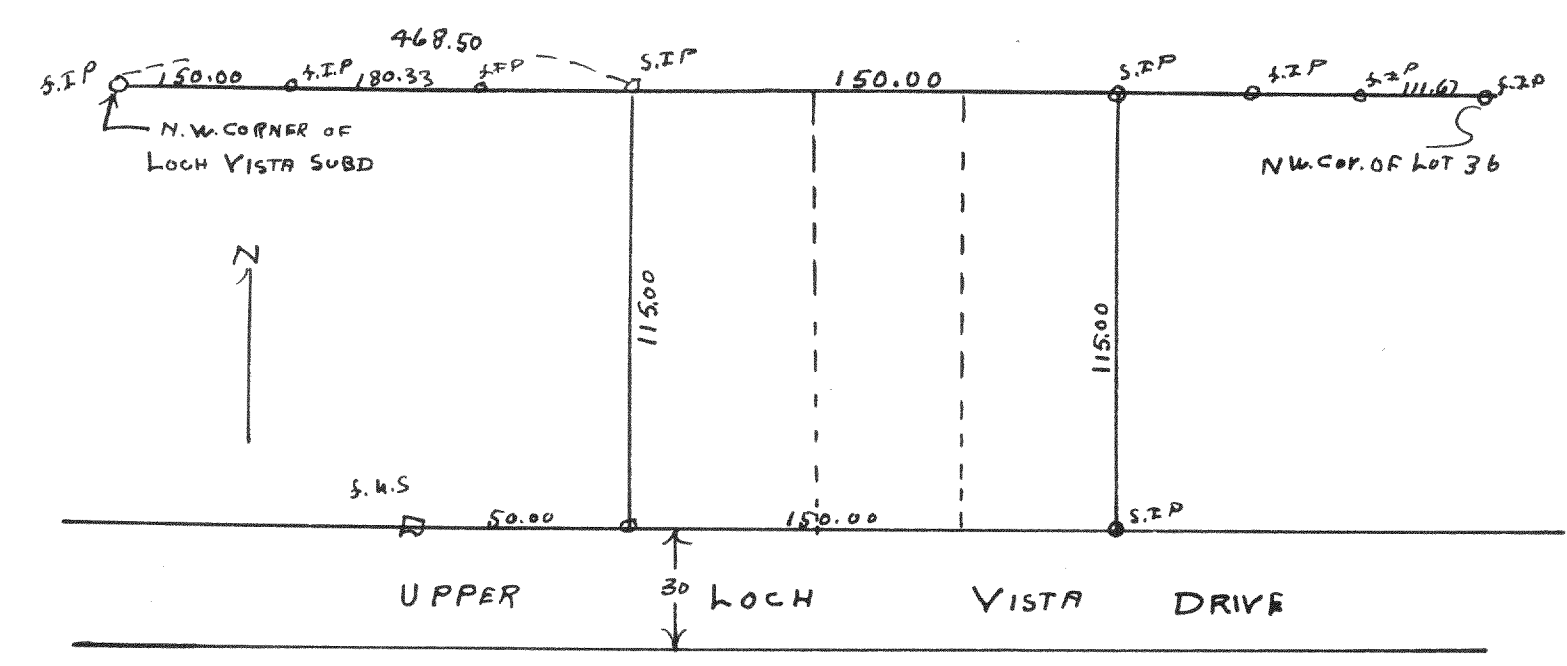

# 1954

Plot of survey of lots 4, 5 & 6 of Loch Vista Subdivision No. 1  
 Village of Williams Bay, Walworth County, Wis.  
 July 1948  
 Lloyd S. Jensen  
 County Surveyor  
 W.S.

# 1955

Plot of survey of Lot 191 Cedar Point Park Subdivision located in the Village of Williams Bay, Walworth County, Wis.  
 June 5, 1948  
 Lloyd S. Jensen  
 County Surveyor  
 W.S.

# 1956

Plot of survey of lots 70 & 71 Cedar Point Park in the Village of Williams Bay, Walworth County, Wisconsin  
 August 1948  
 Lloyd S. Jensen  
 County Surveyor  
 W.S.

# 1957

Plot of survey of lots 37 & 38 Cedar Point Park in the Village of Williams Bay, Walworth County, Wisconsin  
 June 5, 1948  
 Lloyd S. Jensen  
 County Surveyor  
 W.S.