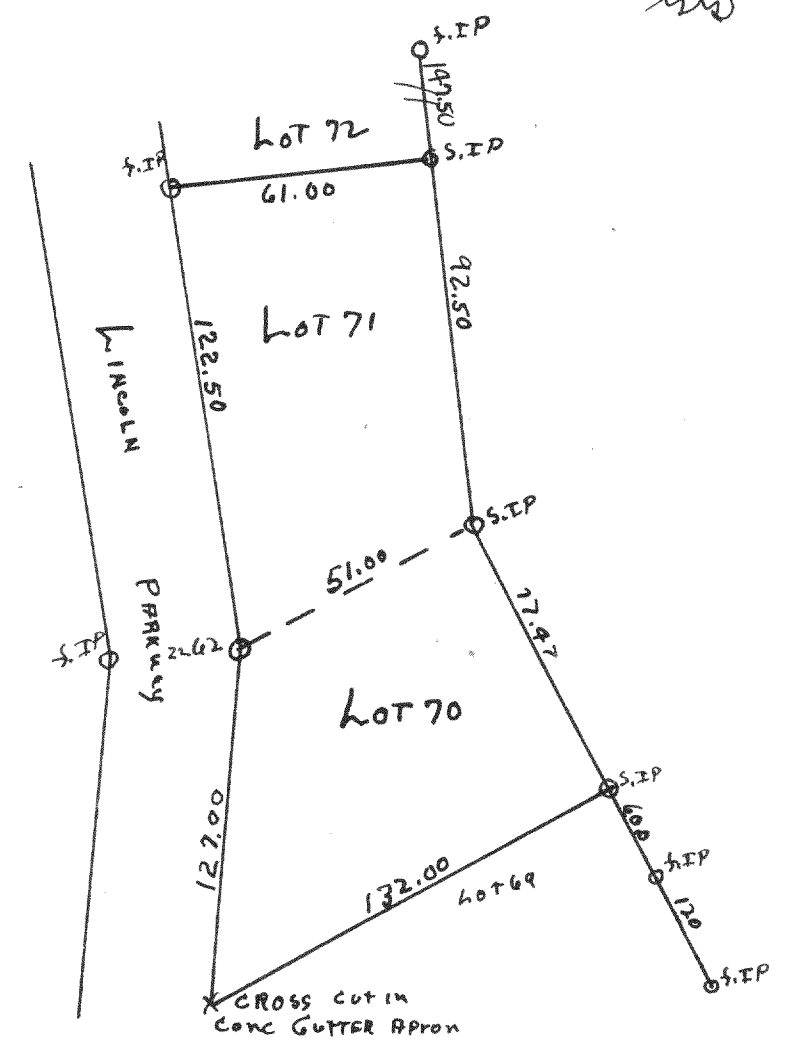

# 1954

Plot of survey of lots 4, 5 & 6 of Loch Vista Subdivision No. 1  
 Village of Williams Bay, Walworth County, Wis.  
 July 1948  
 Lloyd S. Jensen  
 County Surveyor  
 W.S.

# 1955

Plot of survey of Lot 191 Cedar Point Park Subdivision located in the Village of Williams Bay, Walworth County, Wis.  
 June 5, 1948  
 Lloyd S. Jensen  
 County Surveyor  
 W.S.

# 1956

Plot of survey of lots 70 & 71 Cedar Point Park in the Village of Williams Bay, Walworth County, Wisconsin  
 August 1948  
 Lloyd S. Jensen  
 County Surveyor  
 W.S.

# 1957

Plot of survey of lots 37 & 38 Cedar Point Park in the Village of Williams Bay, Walworth County, Wisconsin  
 June 5, 1948  
 Lloyd S. Jensen  
 County Surveyor  
 W.S.