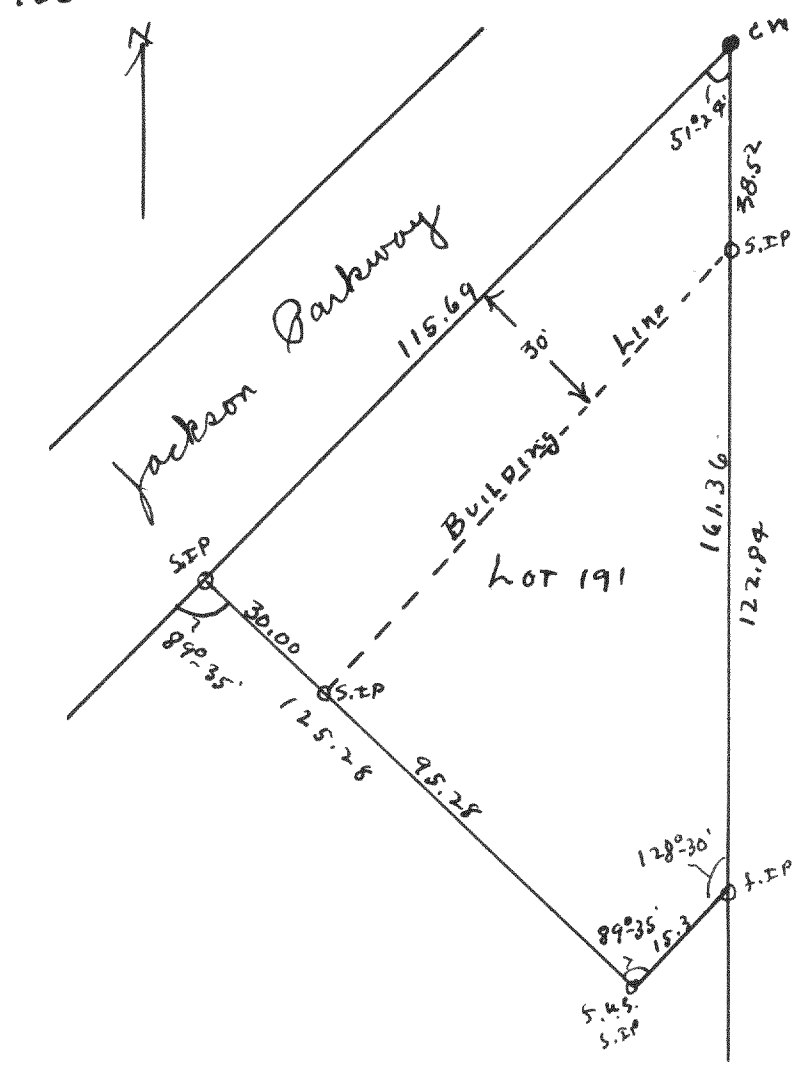

# 1954

Plot of survey of lots 4, 5 & 6 of Loch Vista Subdivision No. 1  
 Village of Williams Bay, Walworth County, Wis.  
 July 1948  
 Lloyd S. Jensen  
 County Surveyor  
 W.S.

# 1955

Plot of survey of Lot 191 Cedar Point Park Subdivision located in the Village of Williams Bay, Walworth County, Wis.  
 June 5, 1948  
 Lloyd S. Jensen  
 County Surveyor  
 W.S.

# 1956

Plot of survey of lots 70 & 71 Cedar Point Park in the Village of Williams Bay, Walworth County, Wisconsin  
 August 1948  
 Lloyd S. Jensen  
 County Surveyor  
 W.S.

# 1957

Plot of survey of lots 37 & 38 Cedar Point Park in the Village of Williams Bay, Walworth County, Wisconsin  
 June 5, 1948  
 Lloyd S. Jensen  
 County Surveyor  
 W.S.