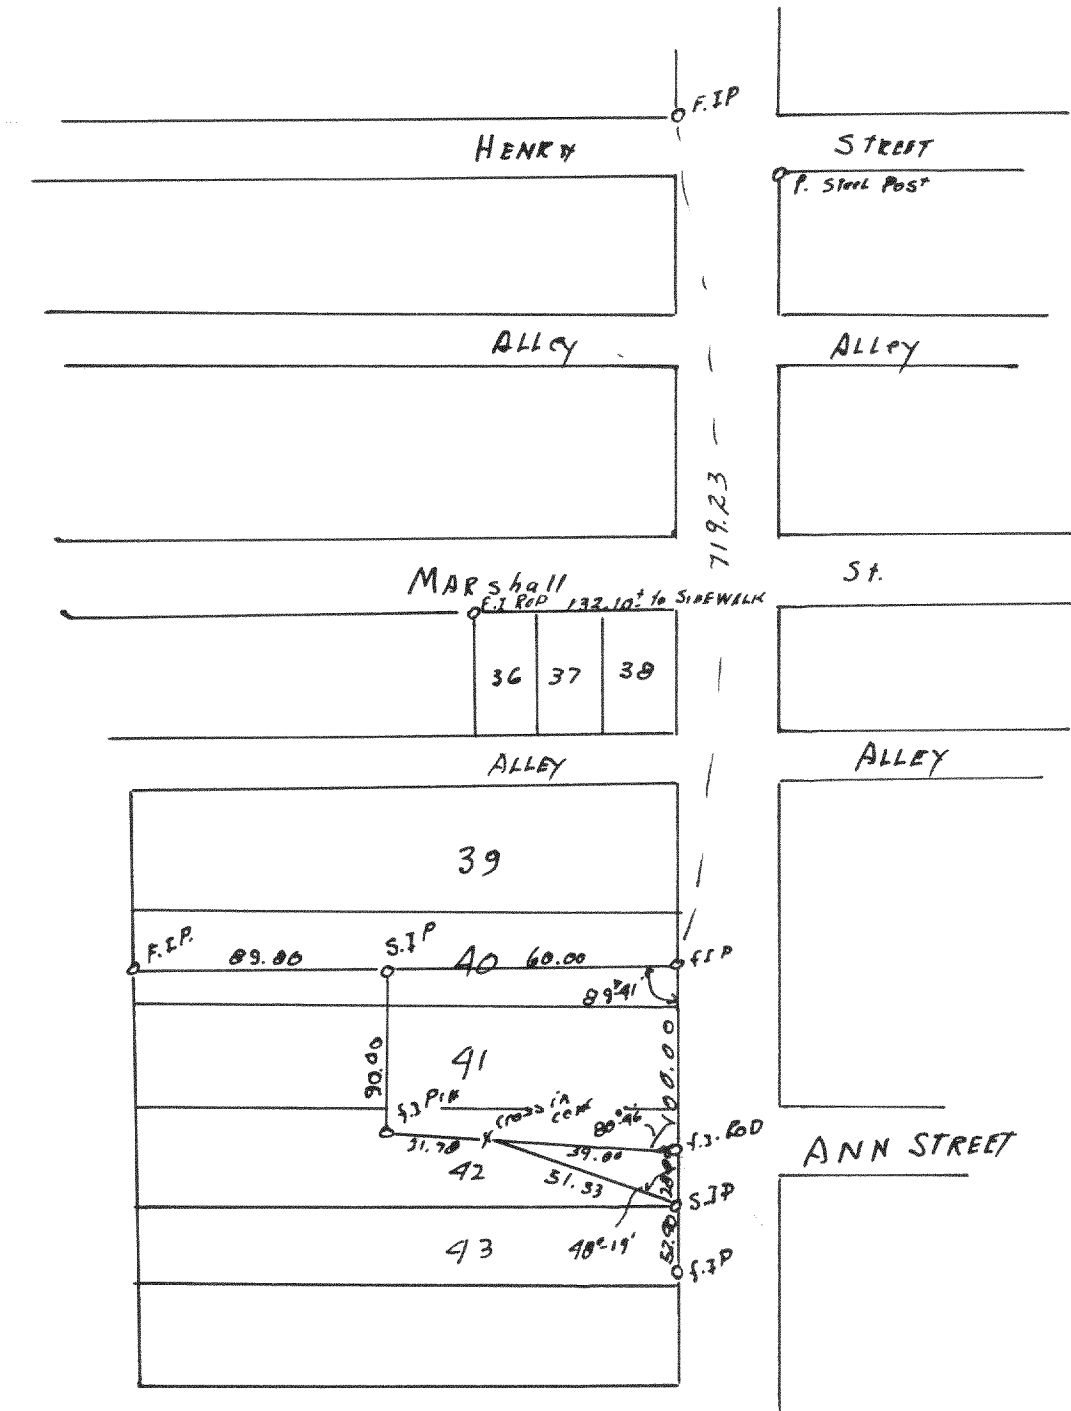

1830

Plot of Survey of Lot 10 Block 10 of
 Lake Geneva Manor in the City of Lake Geneva
 Walworth County
 June 16, 1948

Lloyd L Jensen
 County Surveyor.
 C.L.

1831

Plot of Survey of Parts of Lots 40, 41, and 42 of Kicks Add
 in the City of Lake Geneva. Walworth County

Dec 11, 1948

Lloyd L Jensen
 County Surveyor
 C.L.