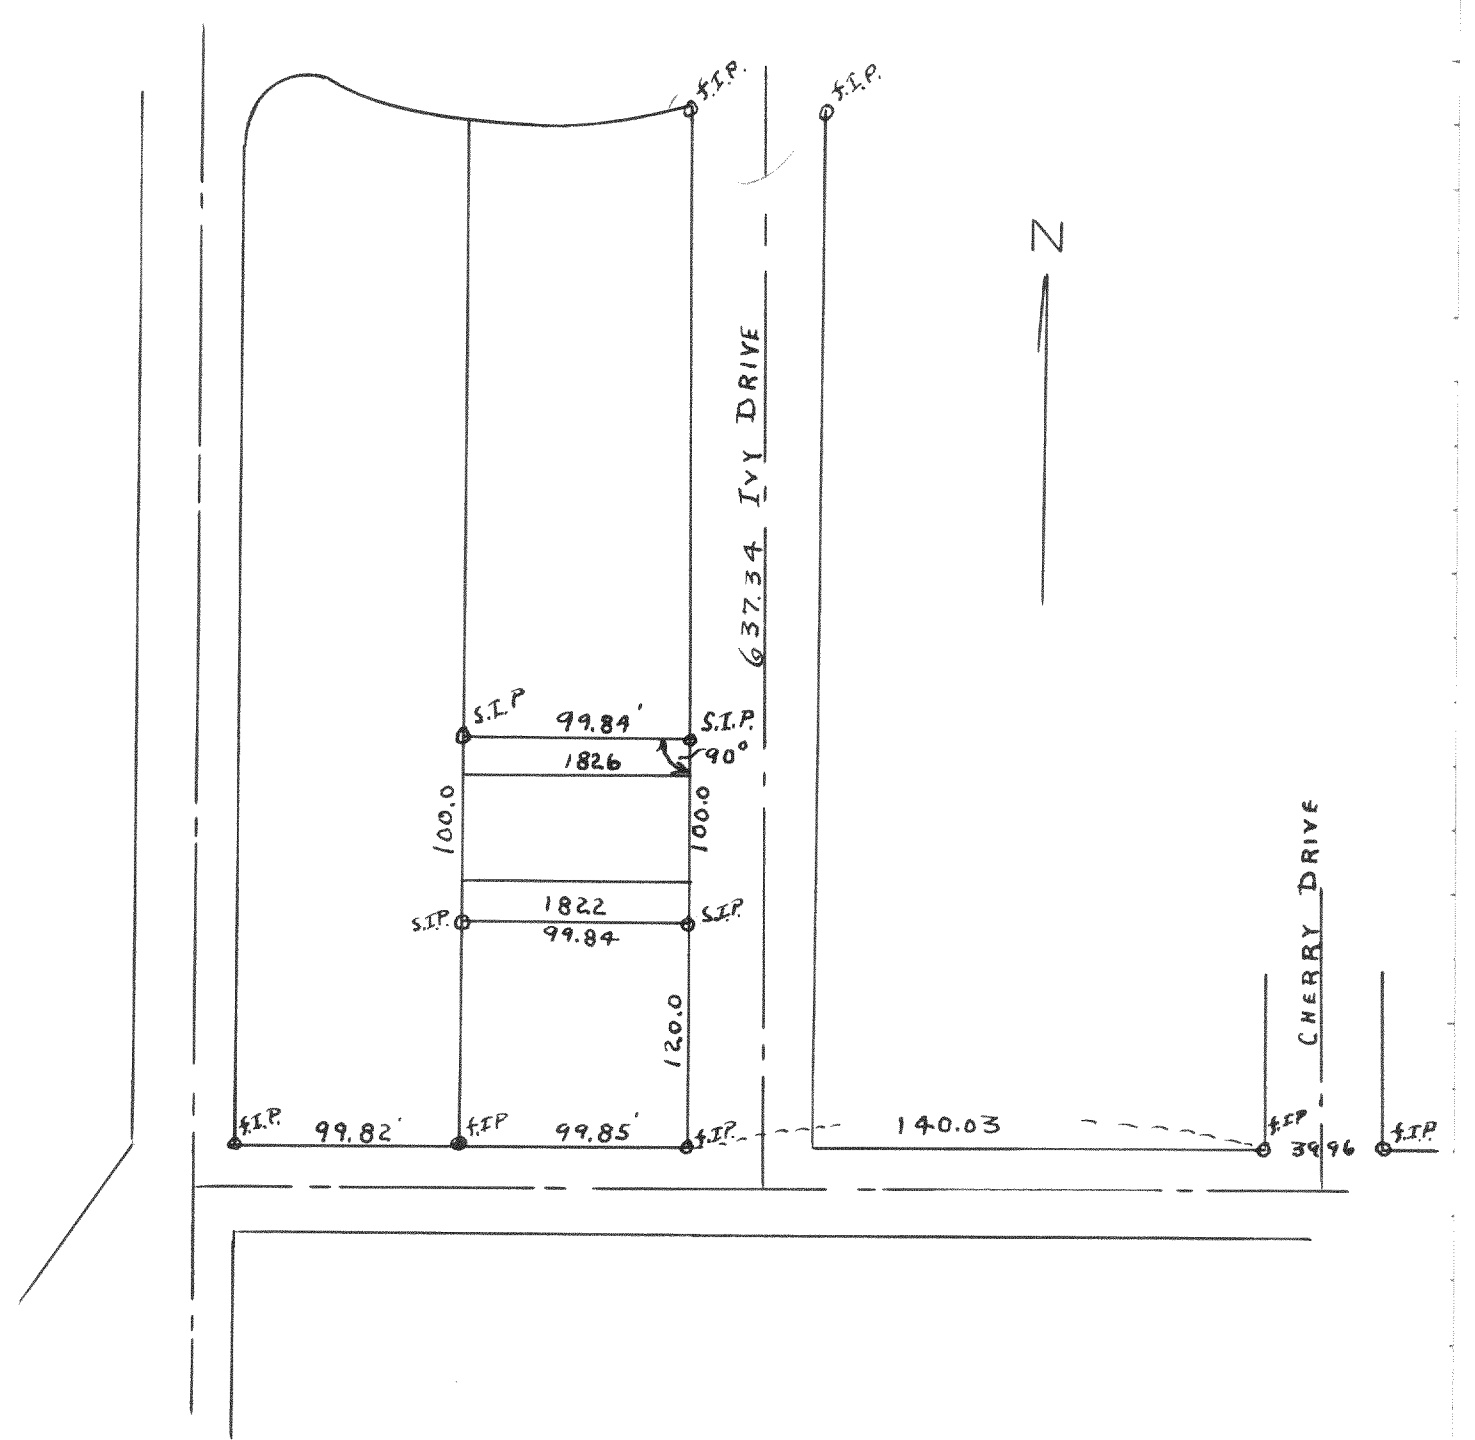

Plot of Survey of Lots 5020 to 5024 in Section 3  
 of Bell Lake Subdivisions, Walworth County, Wisconsin  
 Lloyd L. Jensen  
 County Surveyor  
 Aug. 1946  
 G.T.D

#1616

Plot of Survey of Lots 1822 to 1826 in Section I  
 of Bell Lake Subdivisions in Walworth County, Wis.  
 Lloyd L. Jensen  
 County Surveyor  
 Aug. 1946