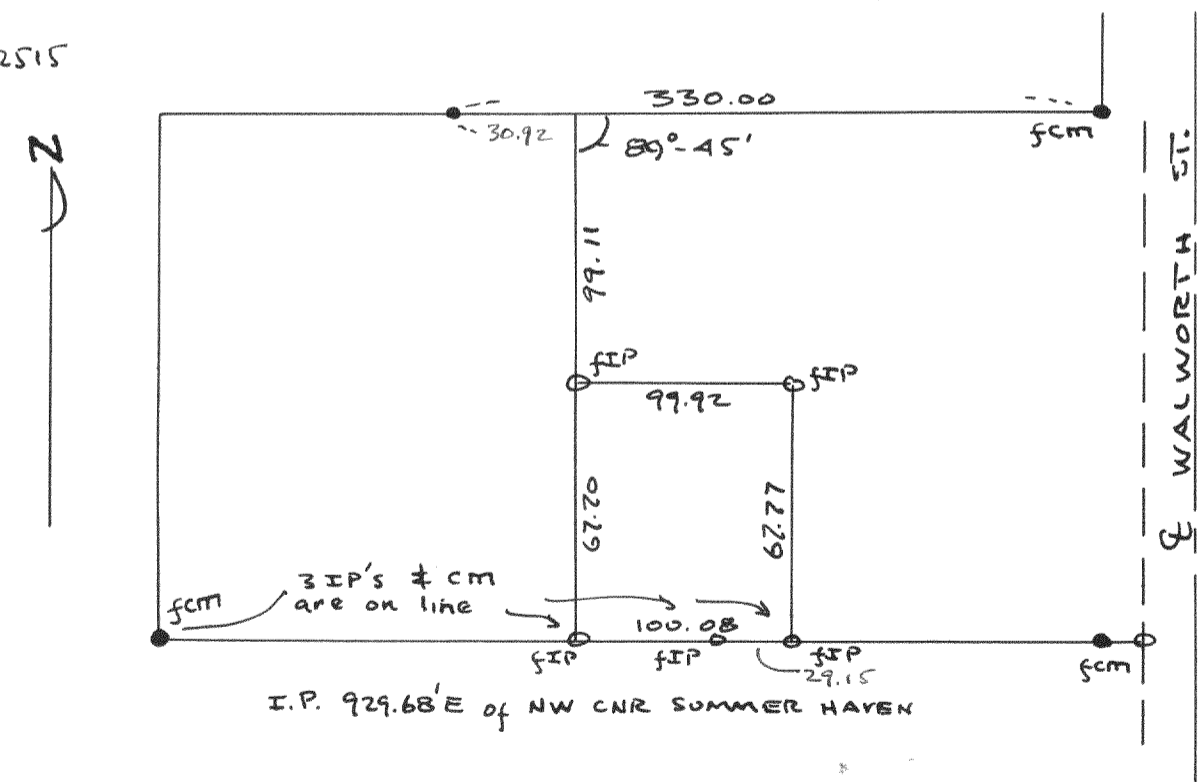

# 2513

Plat of survey of lot 4, Wm. Pearsons Subdivision, Village of Williams Bay, Section 1, TINRIGE, Walworth County, Wisconsin  
 July 10, 1951  
 Lloyd L. Jensen JCB  
 County Surveyor

# 2514

Plat of survey of lots 9 & 10, Lackey Bros. Subdivision, Village of Williams Bay, Section 1, TINRIGE, Walworth County, Wisconsin  
 July 20, 1951  
 Lloyd L. Jensen JCB  
 County Surveyor

# 2515

Plat of survey of a parcel of land out of Hatch Estate located in SE 1/4 of Section 1, TINRIGE, Village of Williams Bay, Walworth County, Wis.  
 Aug 6, 1951  
 Lloyd L. Jensen JCB  
 County Surveyor

# 2516

Plat of survey of lot 26, Block 2, Harbor View Subdivision, Village of Williams Bay, Section 6, TINRIGE, Walworth County, Wis.  
 Aug. 20, 1951  
 Lloyd L. Jensen JCB  
 County Surveyor