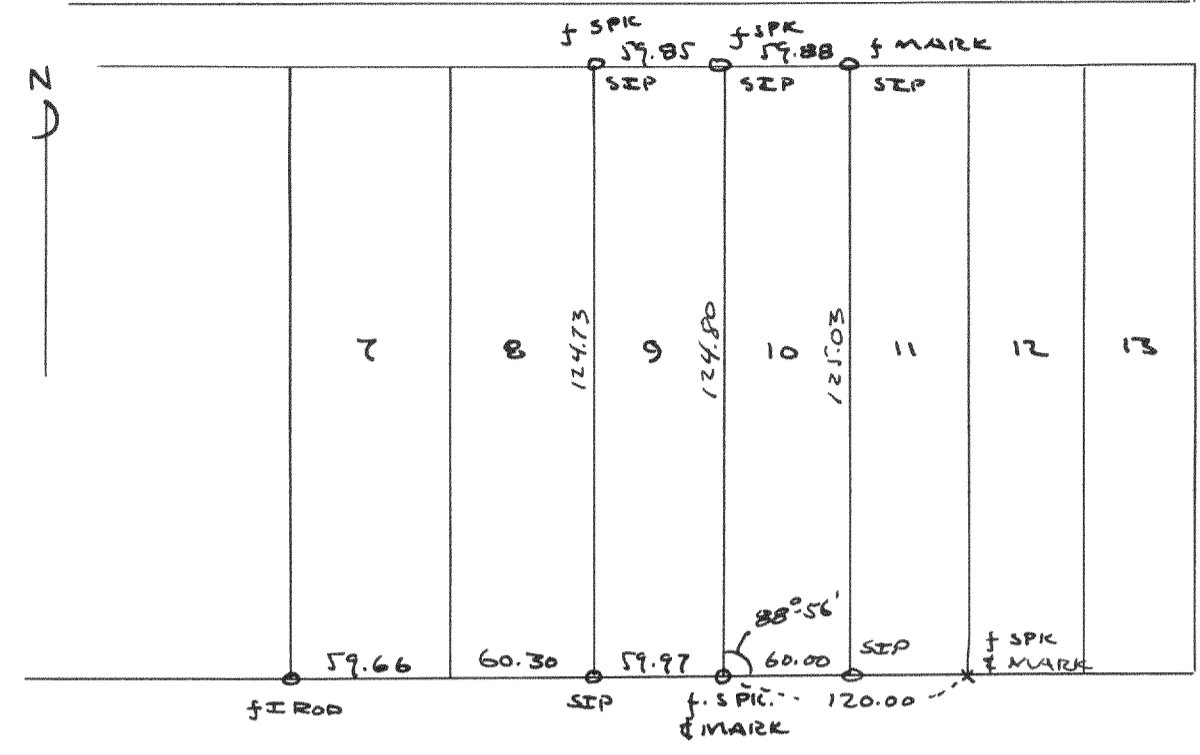

# 2513

Plat of survey of lot 4, Wm. Pearsons Subdivision, Village of Williams Bay, Section 1, TINRIGE, Walworth County, Wisconsin  
 July 10, 1951  
 Lloyd L. Jensen JCB  
 County Surveyor

# 2514

Plat of survey of lots 9 & 10, Lackey Bros. Subdivision, Village of Williams Bay, Section 1, TINRIGE, Walworth County, Wisconsin  
 July 20, 1951  
 Lloyd L. Jensen JCB  
 County Surveyor

# 2515

Plat of survey of a parcel of land out of Hatch Estate located in SE 1/4 of Section 1, TINRIGE, Village of Williams Bay, Walworth County, Wis.  
 Aug 6, 1951  
 Lloyd L. Jensen JCB  
 County Surveyor

# 2516

Plat of survey of lot 26, Block 2, Harbor View Subdivision, Village of Williams Bay, Section 6, TINRIGE, Walworth County, Wis.  
 Aug. 20, 1951  
 Lloyd L. Jensen JCB  
 County Surveyor