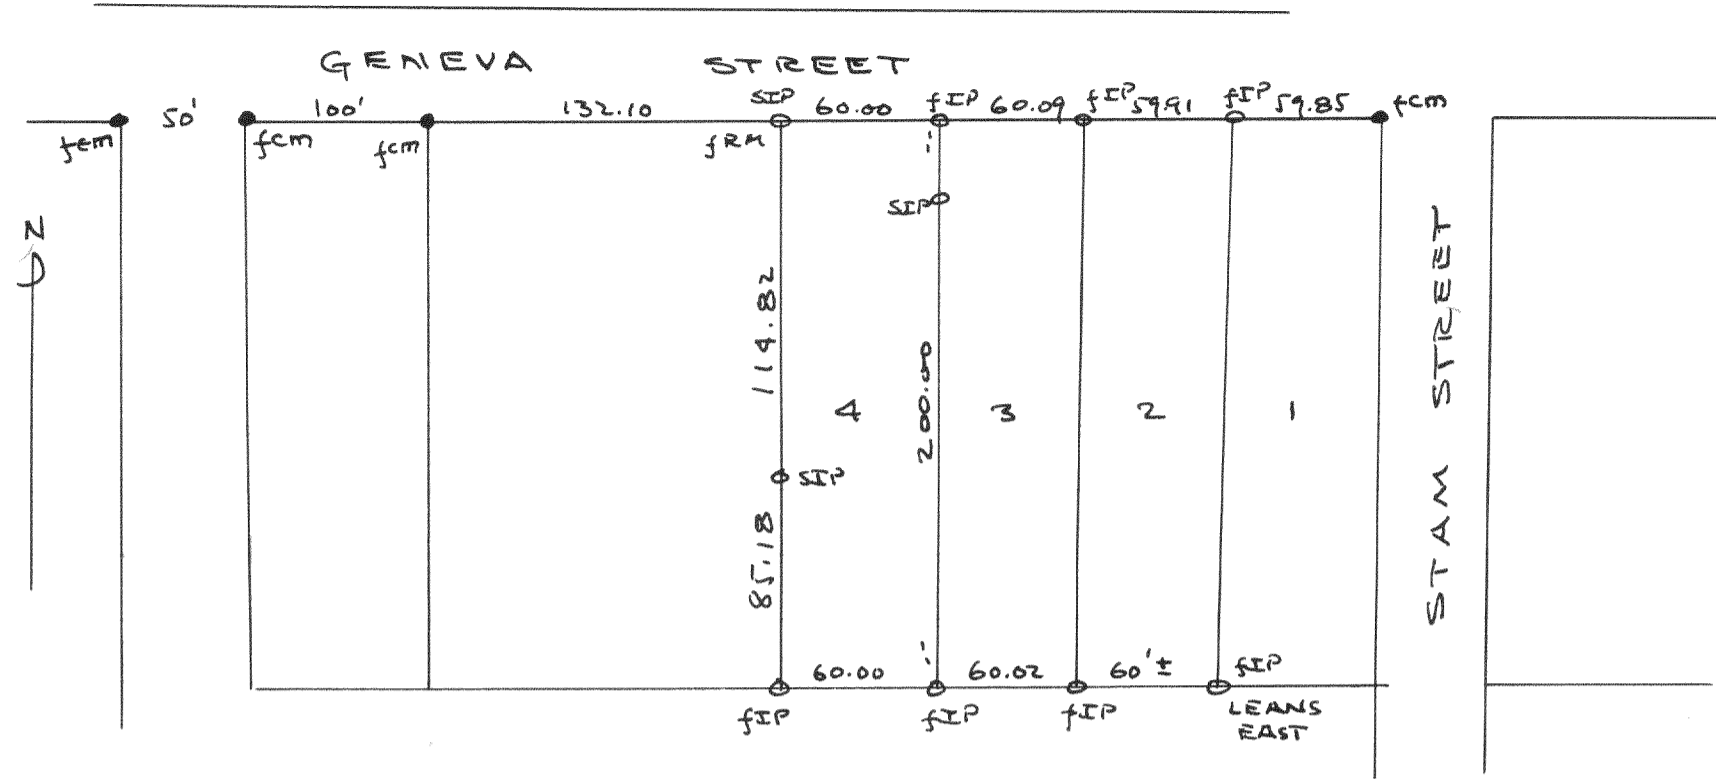

# 2513

Plat of survey of lot 4, Wm. Pearsons Subdivision, Village of Williams Bay, Section 1, TINRIGE, Walworth County, Wisconsin  
 July 10, 1951  
 Lloyd L. Jensen JCB  
 County Surveyor

# 2514

Plat of survey of lots 9 & 10, Lackey Bros. Subdivision, Village of Williams Bay, Section 1, TINRIGE, Walworth County, Wisconsin  
 July 20, 1951  
 Lloyd L. Jensen JCB  
 County Surveyor

# 2515

Plat of survey of a parcel of land out of Hatch Estate located in SE 1/4 of Section 1, TINRIGE, Village of Williams Bay, Walworth County, Wis.  
 Aug 6, 1951  
 Lloyd L. Jensen JCB  
 County Surveyor

# 2516

Plat of survey of lot 26, Block 2, Harbor View Subdivision, Village of Williams Bay, Section 6, TINRIGE, Walworth County, Wis.  
 Aug. 20, 1951  
 Lloyd L. Jensen JCB  
 County Surveyor