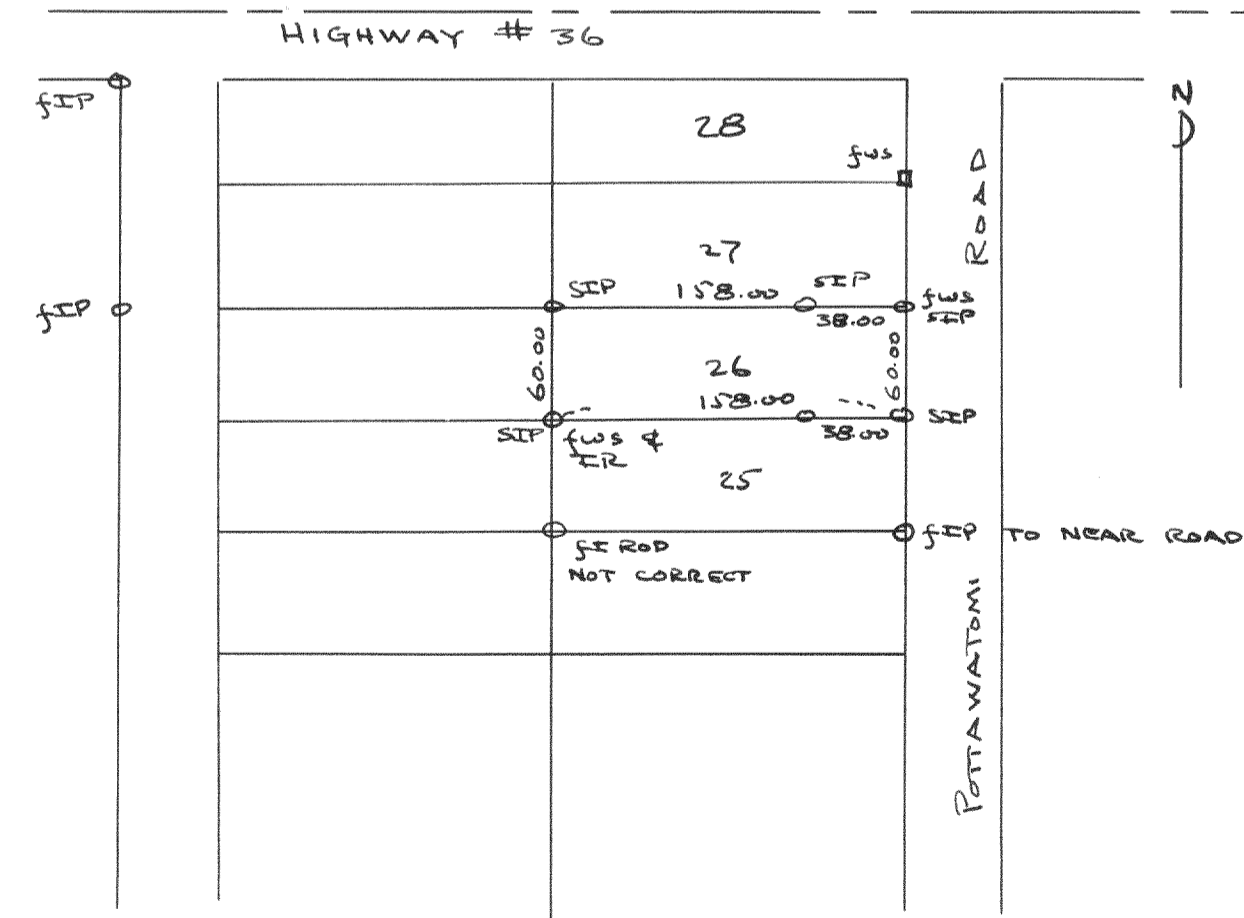

# 2513

Plat of survey of lot 4, Wm. Pearsons Subdivision, Village of Williams Bay, Section 1, TINRIGE, Walworth County, Wisconsin  
 July 10, 1951  
 Lloyd L. Jensen JCB  
 County Surveyor

# 2514

Plat of survey of lots 9 & 10, Lackey Bros. Subdivision, Village of Williams Bay, Section 1, TINRIGE, Walworth County, Wisconsin  
 July 20, 1951  
 Lloyd L. Jensen JCB  
 County Surveyor

# 2515

Plat of survey of a parcel of land out of Hatch Estate located in SE 1/4 of Section 1, TINRIGE, Village of Williams Bay, Walworth County, Wis.  
 Aug 6, 1951  
 Lloyd L. Jensen JCB  
 County Surveyor

# 2516

Plat of survey of lot 26, Block 2, Harbor View Subdivision, Village of Williams Bay, Section 6, TINRIGE, Walworth County, Wis.  
 Aug. 20, 1951  
 Lloyd L. Jensen JCB  
 County Surveyor