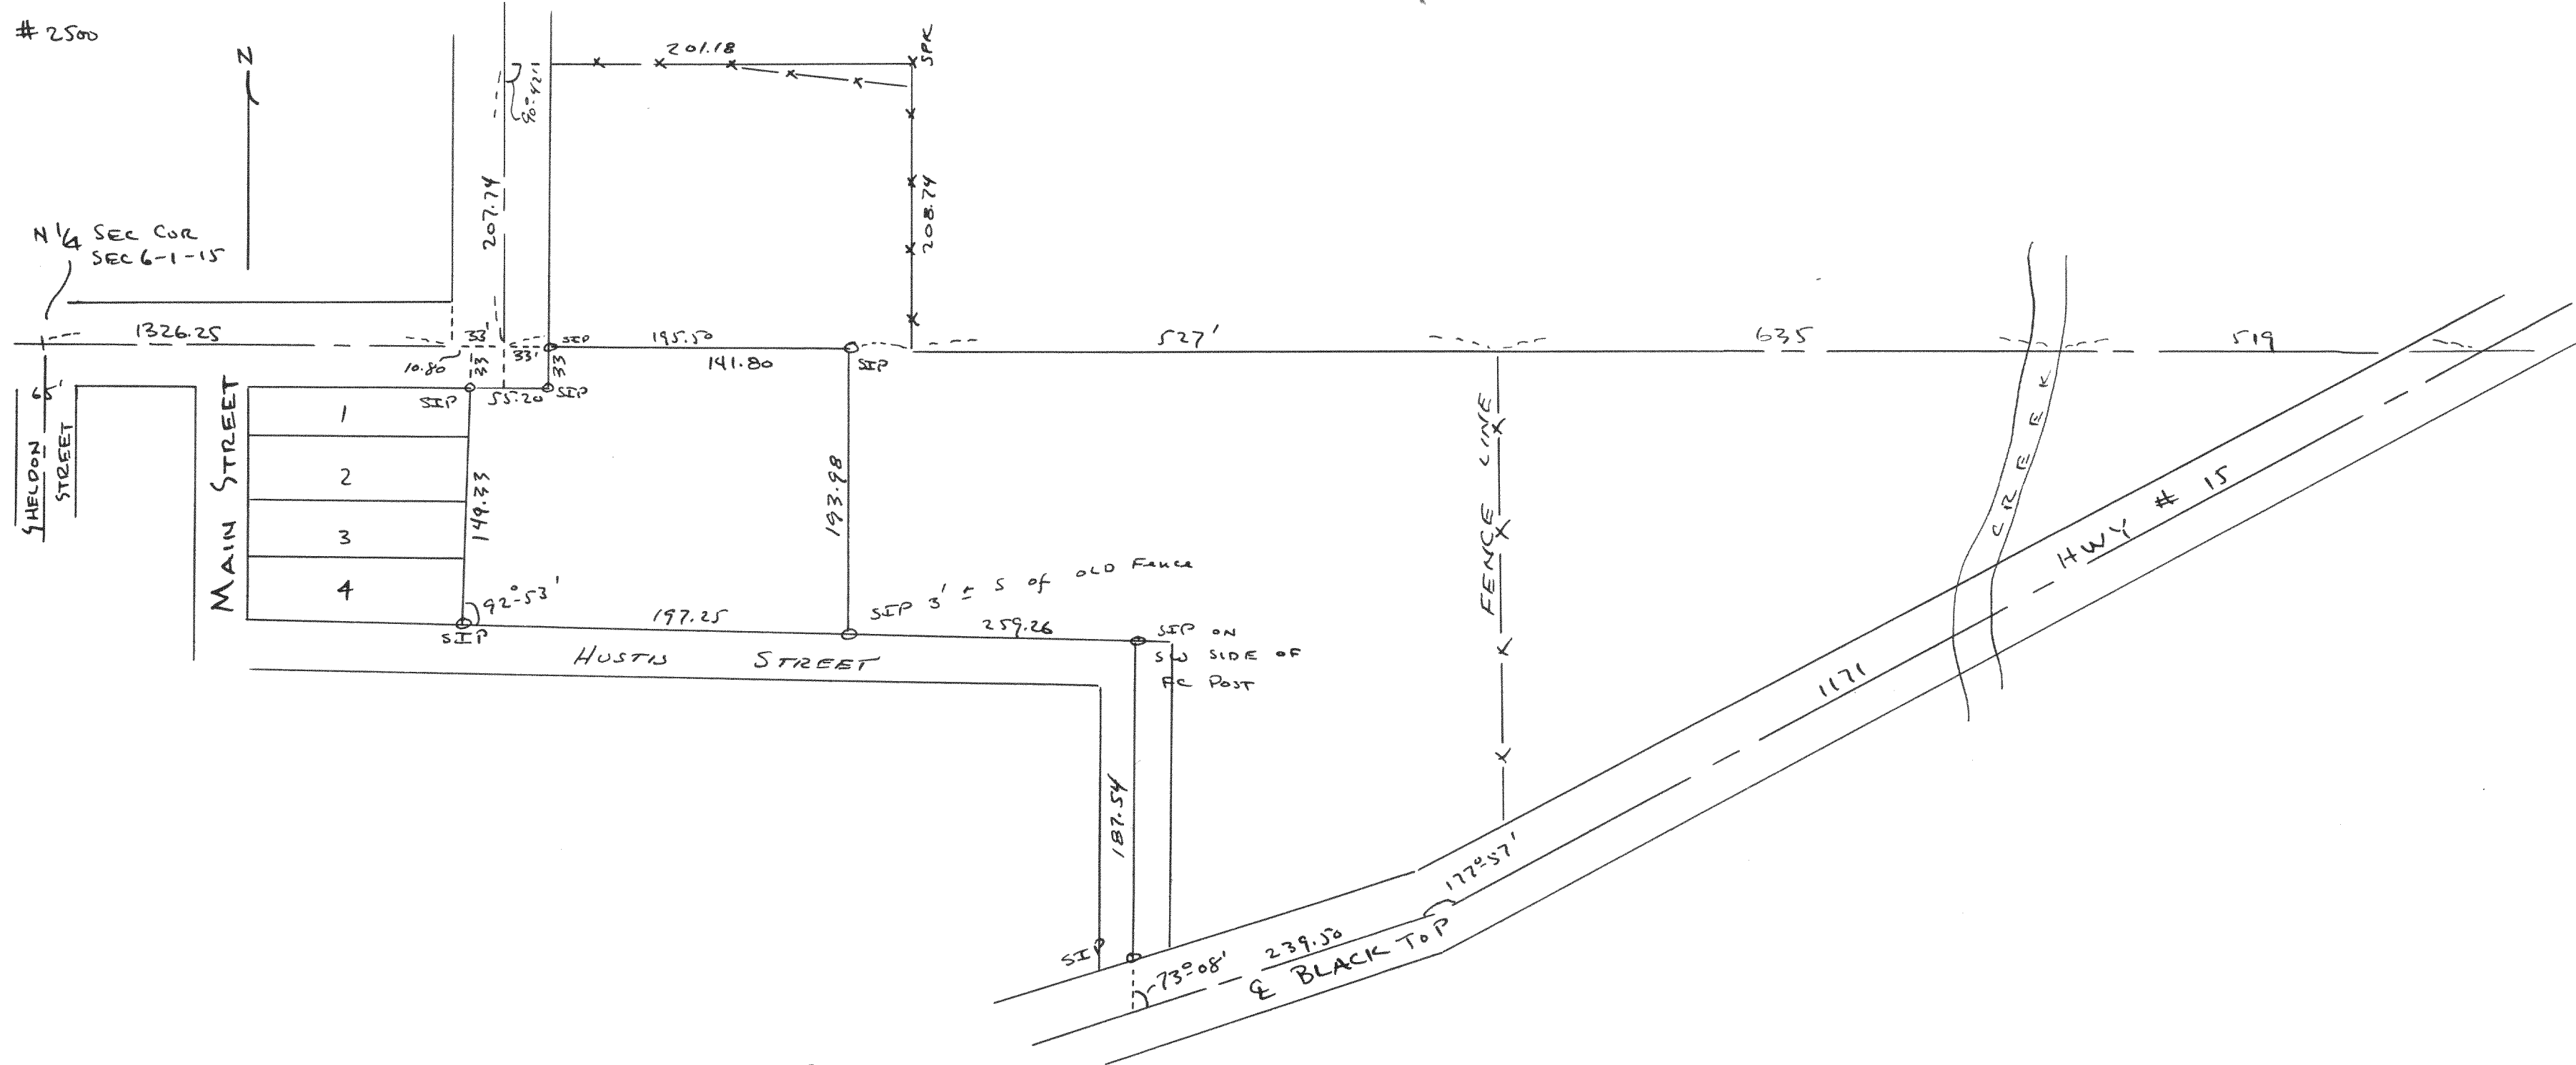

2500

Plat of survey of part of the Huber Estate located in Sec 6, T14N R15E & Sec. 31, T24N R15E
 of Walworth County, Wisconsin
 April 3, 1951

Sloyd L. Jensen 908
 County Surveyor