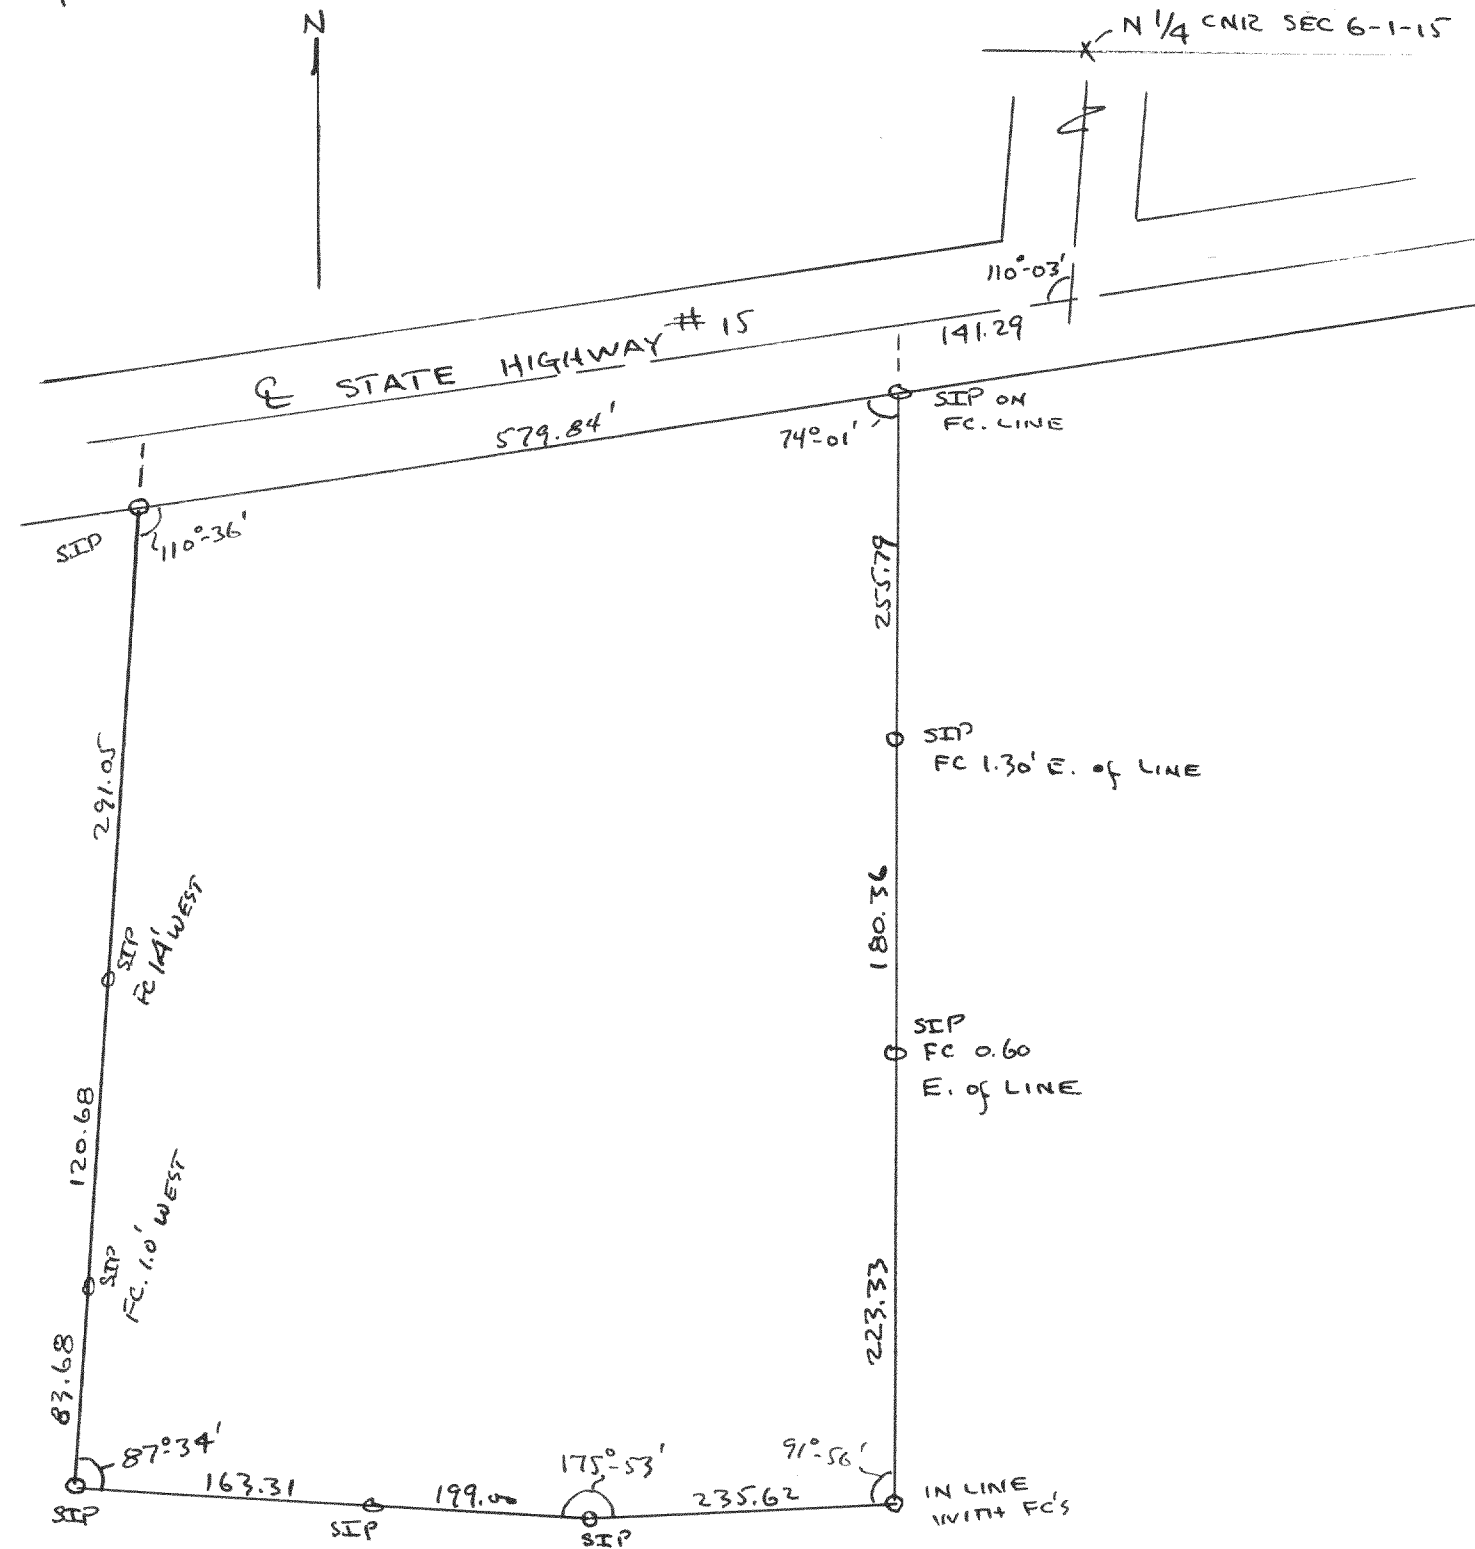

2498

Plat of survey of the Gargus Property located in Adams
 Grove, Section 6, T14N R15E, Walworth County, Wisconsin
 1951
 Lloyd L. Jensen 9EB
 County Surveyor

2499

Plat of survey of the property occupied by the school located
 in the SE 1/4 of Section 26, T14N R15E, Walworth County, Wisconsin
 Aug. 21, 1951
 Lloyd L. Jensen 9EB
 County Surveyor