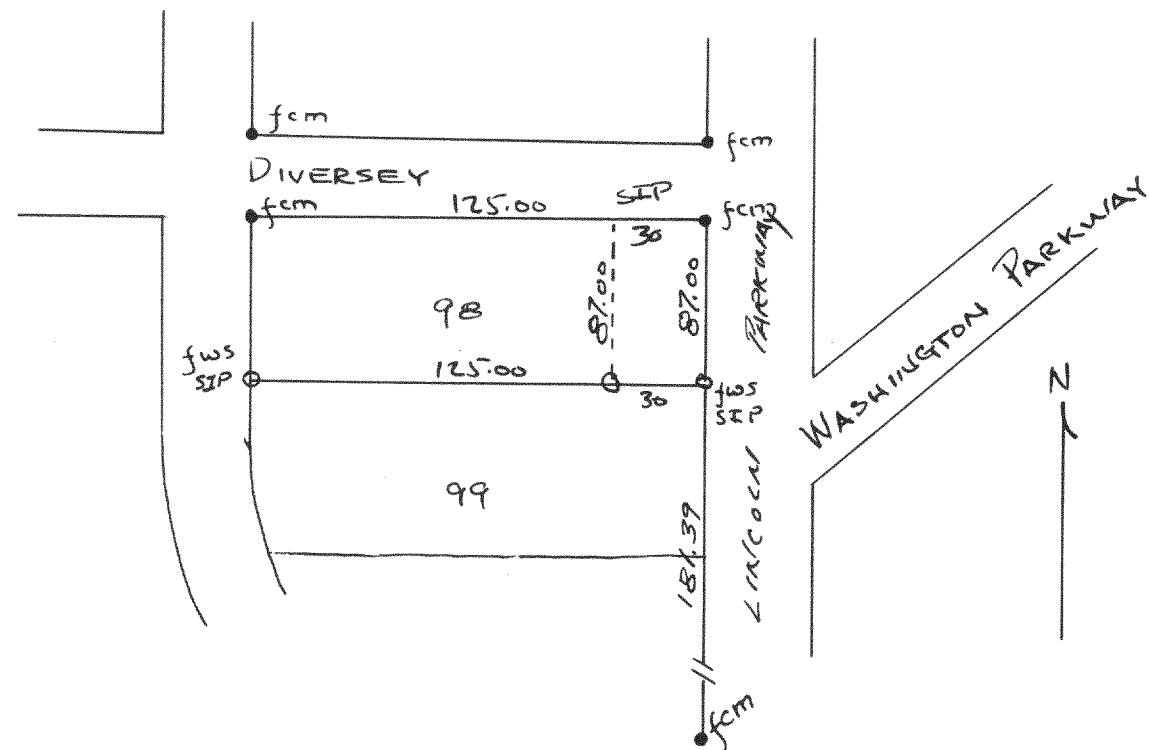

#2392

GENEVA LAKE  
 Plat of survey of lot 11, blk A, Cisco Beach Subd.,  
 located in the NE 1/4 of Sec 8, T14N R17E of Walworth Cty, Wis.  
 Nov 1950  
 Lloyd J. Jensen  
 County Surveyor

#2394

Plat of survey of lot 98 original plat Cedar Point Park  
 Village of Williams Bay, Walworth County, Wisconsin  
 Oct. 24, 1951  
 Lloyd J. Jensen  
 County Surveyor

Dist to house  
 3-26-51  
 LJS

#2393

Plat of survey of lots 112-113 Cedar Point Park 2nd  
 Add. Village of Williams Bay, Walworth County, Wis.  
 Oct 23, 1951

Lloyd J. Jensen  
 County Surveyor

#2395

Plat of survey of lot 19 Parklawn  
 Subdivision, City of Whitewater, Walworth  
 County, Wisconsin

April 5, 1951 Lloyd J. Jensen  
 County Surveyor