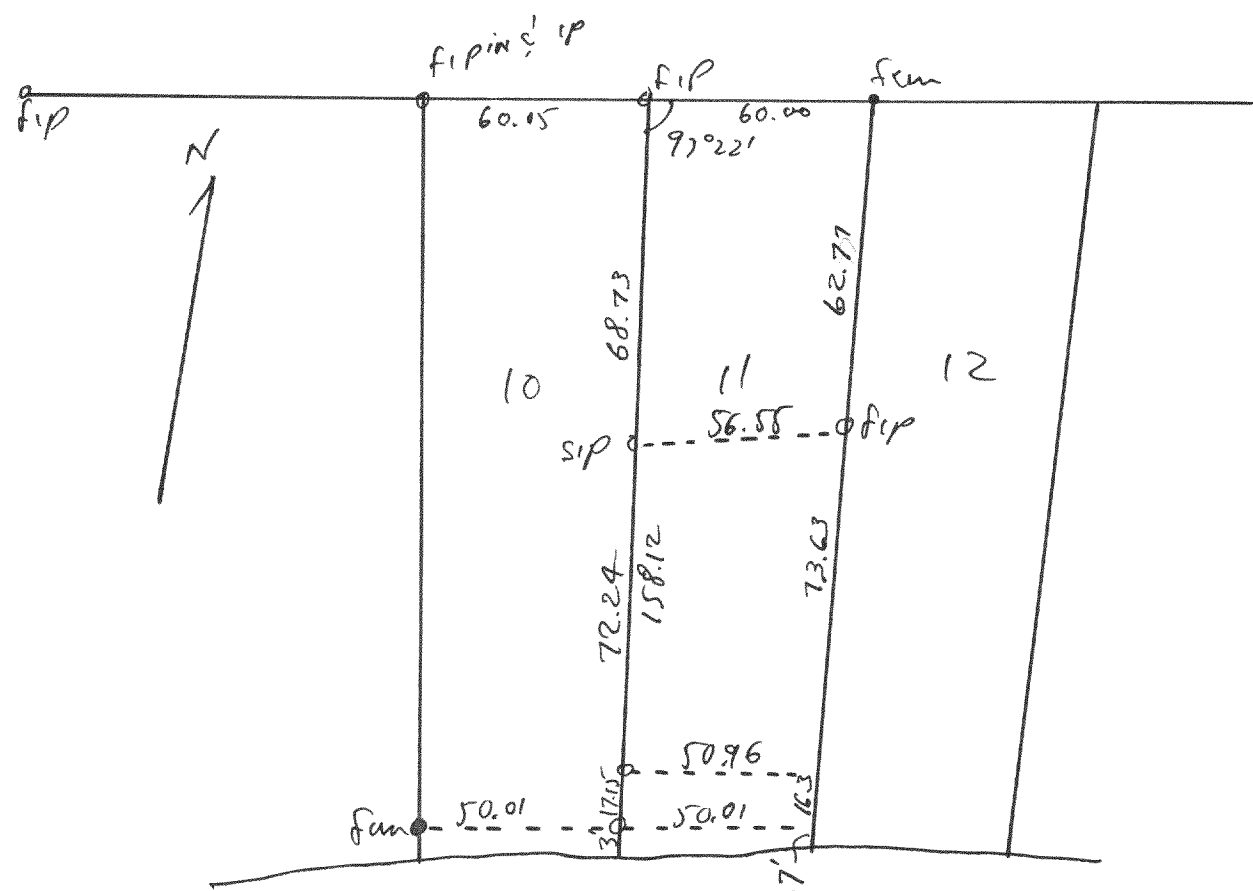

#2392

GENEVA LAKE  
 Plat of survey of lot 11, blk A, Cisco Beach Subd.,  
 located in the NE 1/4 of Sec 8, T14N R17E of Walworth Cty, Wis.  
 Nov 1950  
 Lloyd J. Jensen  
 County Surveyor

#2394

Plat of survey of lot 98 original plat Cedar Point Park  
 Village of Williams Bay, Walworth County, Wisconsin  
 Oct. 24, 1951  
 Lloyd J. Jensen  
 County Surveyor

Dist to house  
 3-26-51  
 LJS

#2393

Plat of survey of lots 112-113 Cedar Point Park 2nd  
 Add. Village of Williams Bay, Walworth County, Wis.  
 Oct 23, 1951

Lloyd J. Jensen  
 County Surveyor

#2395

Plat of survey of lot 19 Parklawn  
 Subdivision, City of Whitewater, Walworth  
 County, Wisconsin

April 5, 1951 Lloyd J. Jensen  
 County Surveyor