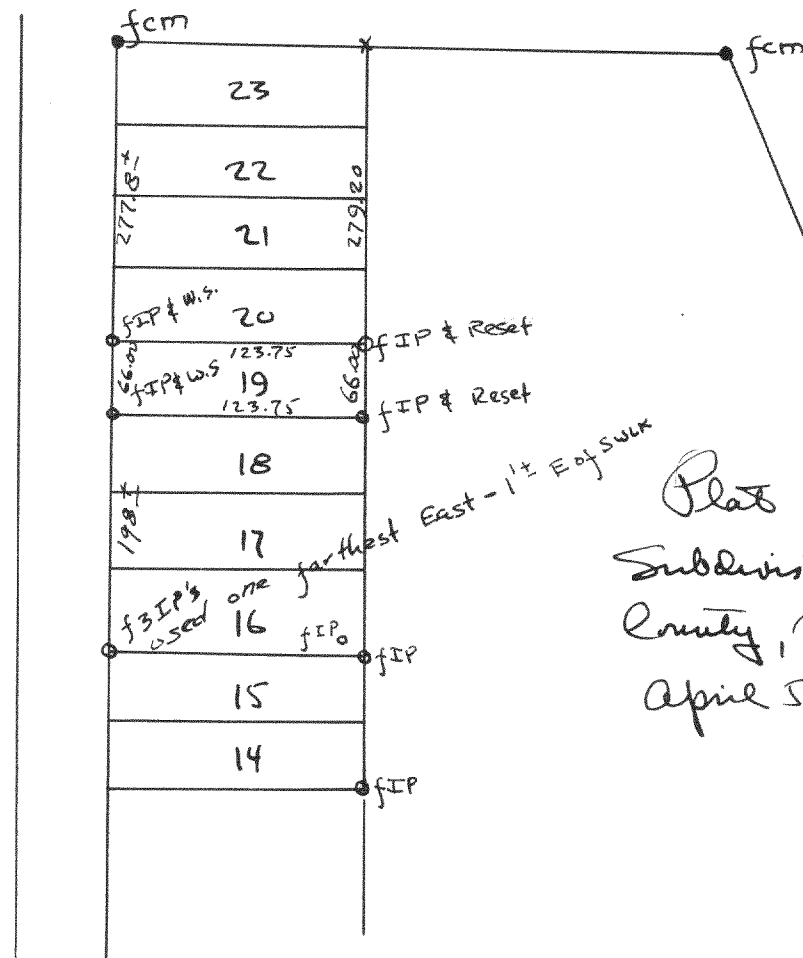

#2392

GENEVA LAKE  
 Plat of survey of lot 11, blk A, Cisco Beach Subd.,  
 located in the NE 1/4 of Sec 8, T14N R17E of Walworth Cty, Wis.  
 Nov 1950  
 Lloyd J. Jensen  
 County Surveyor

#2394

Plat of survey of lot 98 original plat Cedar Point Park  
 Village of Williams Bay, Walworth County, Wisconsin  
 Oct. 24, 1951  
 Lloyd J. Jensen  
 County Surveyor

Dist to house  
 3-26-51  
 LJS

#2393

Plat of survey of lots 112-113 Cedar Point Park 2nd  
 Add. Village of Williams Bay, Walworth County, Wis.  
 Oct 23, 1951

Lloyd J. Jensen  
 County Surveyor

#2395

Plat of survey of lot 19 Parklawn  
 Subdivision, City of Whitewater, Walworth  
 County, Wisconsin

April 5, 1951 Lloyd J. Jensen  
 County Surveyor