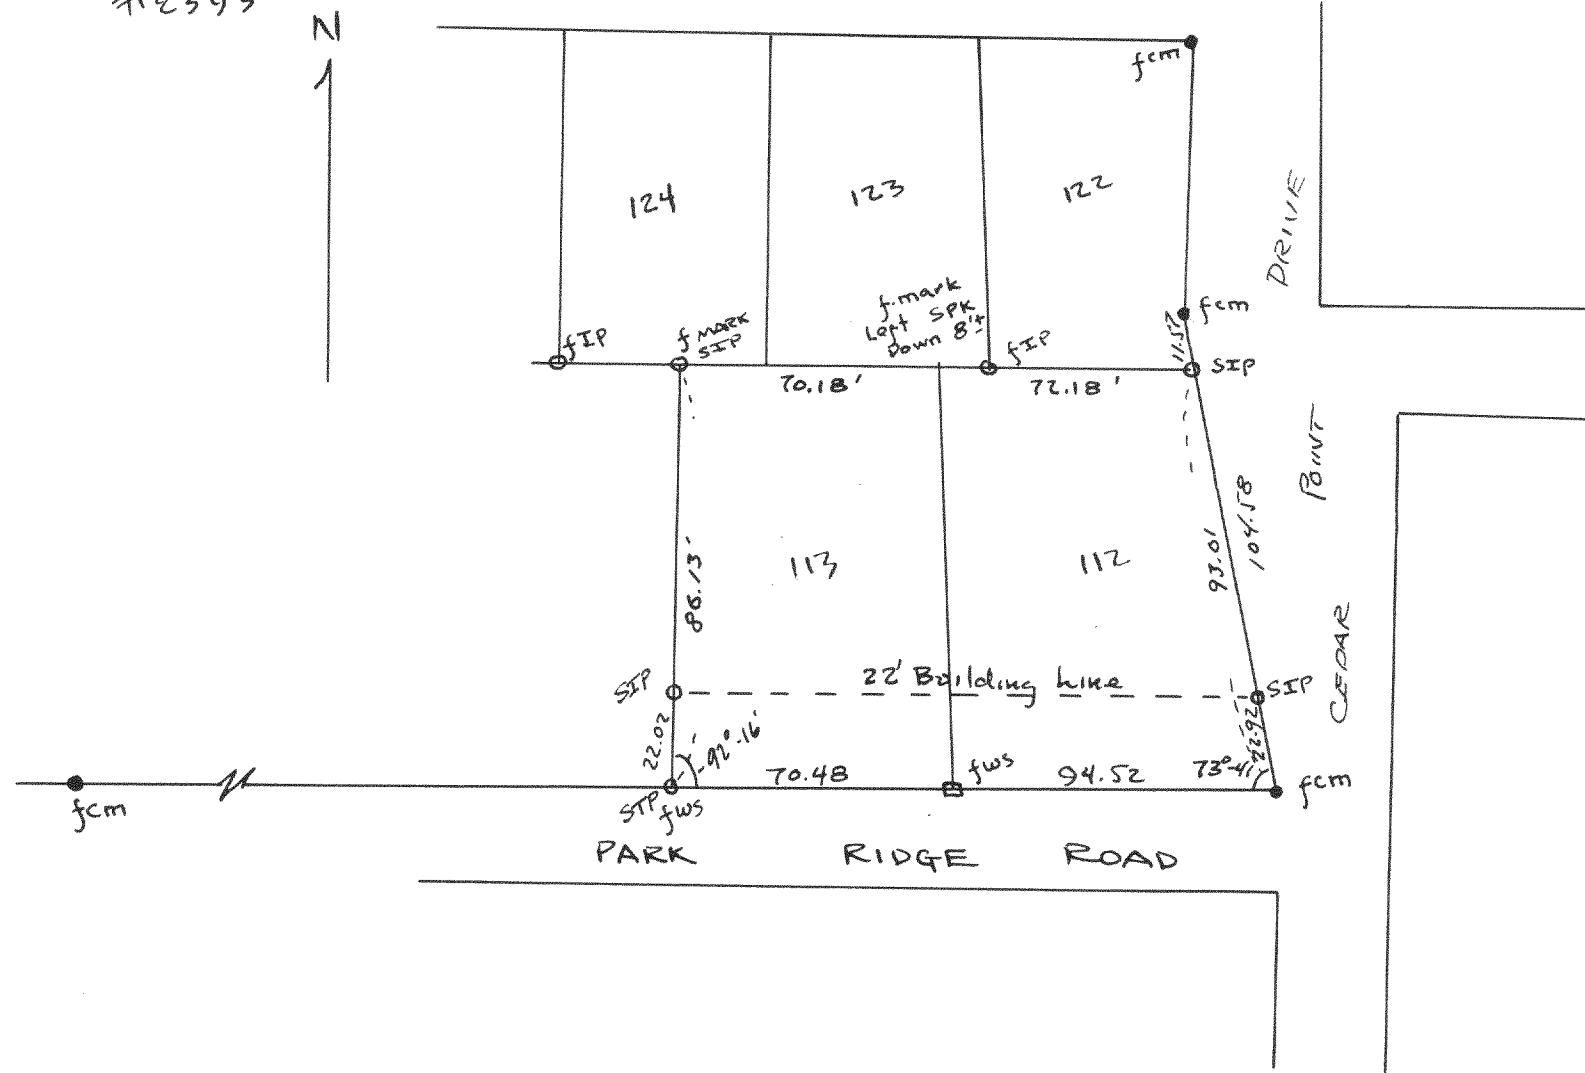

#2392

GENEVA LAKE  
 Plat of survey of lot 11, blk A, Cisco Beach Subd.,  
 located in the NE 1/4 of Sec 8, T14N R17E of Walworth Cty, Wis.  
 Nov 1950  
 Lloyd J. Jensen  
 County Surveyor

#2394

Plat of survey of lot 98 original plat Cedar Point Park  
 Village of Williams Bay, Walworth County, Wisconsin  
 Oct. 24, 1951  
 Lloyd J. Jensen  
 County Surveyor

Dist to house  
 3-26-51  
 LJS

#2393

Plat of survey of lots 112-113 Cedar Point Park 2nd  
 Add. Village of Williams Bay, Walworth County, Wis.  
 Oct 23, 1951

Lloyd J. Jensen  
 County Surveyor

#2395

Plat of survey of lot 19 Parklawn  
 Subdivision, City of Whitewater, Walworth  
 County, Wisconsin

April 5, 1951 Lloyd J. Jensen  
 County Surveyor