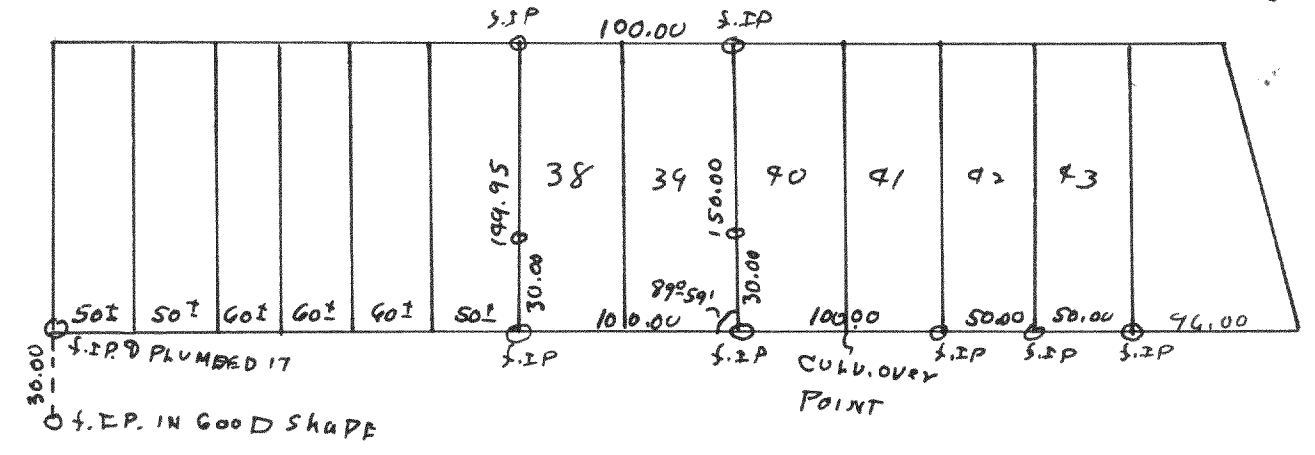

#2180

Plot of survey of lot 144 Cedar Point Park 2nd Addition located in the Village of Williams Bay, Walworth County, Aug 15, 1999
 Lloyd Jensen
 County Surveyor

#2181

Plot of survey of lot 57 of Cedar Point Park Original Subdivision located in the Village of Williams Bay, Walworth County, April 1, 1999
 Lloyd Jensen
 County Surveyor

#2182

Plot of survey of lot 11 Cedar Point Park Original located in Williams Bay, Walworth County, April 29, 1999
 Lloyd Jensen
 County Surveyor

#2183

Plot of survey of lots 38 & 39 of Summer Haven Subdivision located in the Village of Williams Bay, Walworth County, Wisconsin, 1949
 Lloyd Jensen
 County Surveyor