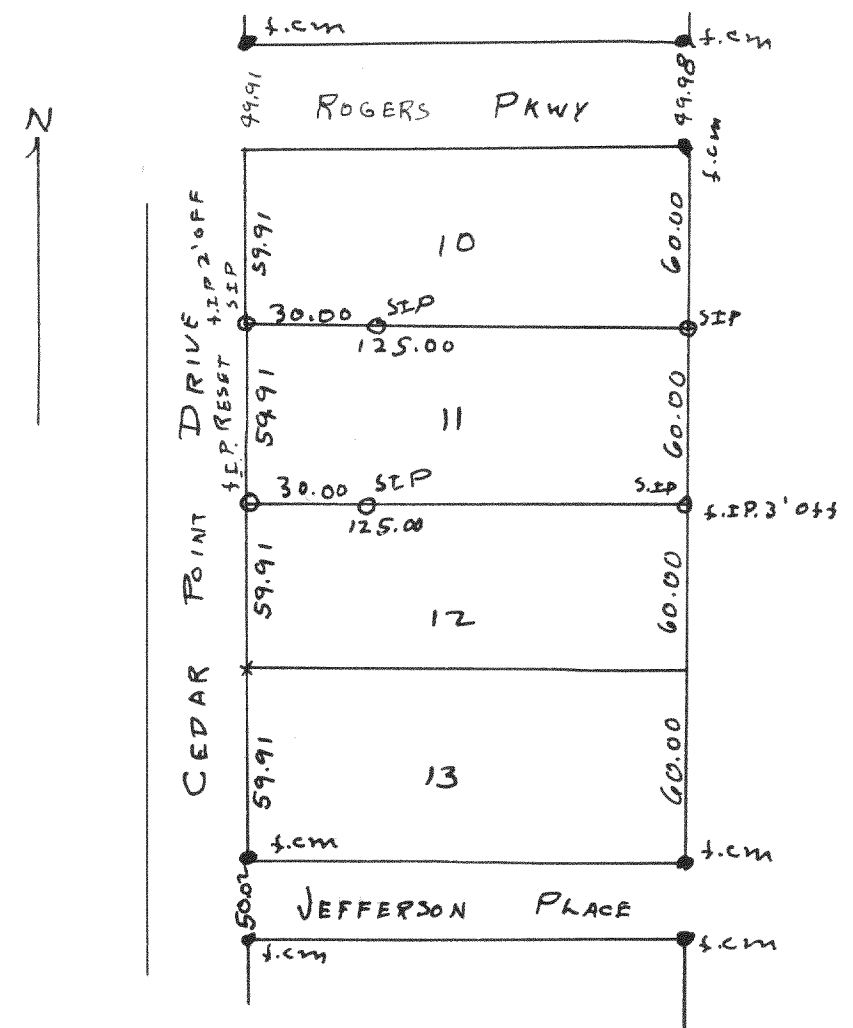

#2180

Plot of survey of lot 144 Cedar Point Park 2nd Addition located in the Village of Williams Bay, Walworth County, Aug 15, 1999
 Lloyd Jensen
 County Surveyor

#2181

Plot of survey of lot 57 of Cedar Point Park Original Subdivision located in the Village of Williams Bay, Walworth County, April 1, 1999
 Lloyd Jensen
 County Surveyor

#2182

Plot of survey of lot 11 Cedar Point Park Original located in Williams Bay, Walworth County, April 29, 1999
 Lloyd Jensen
 County Surveyor

#2183

Plot of survey of lots 38 & 39 of Summer Haven Subdivision located in the Village of Williams Bay, Walworth County, Wisconsin, 1949
 Lloyd Jensen
 County Surveyor