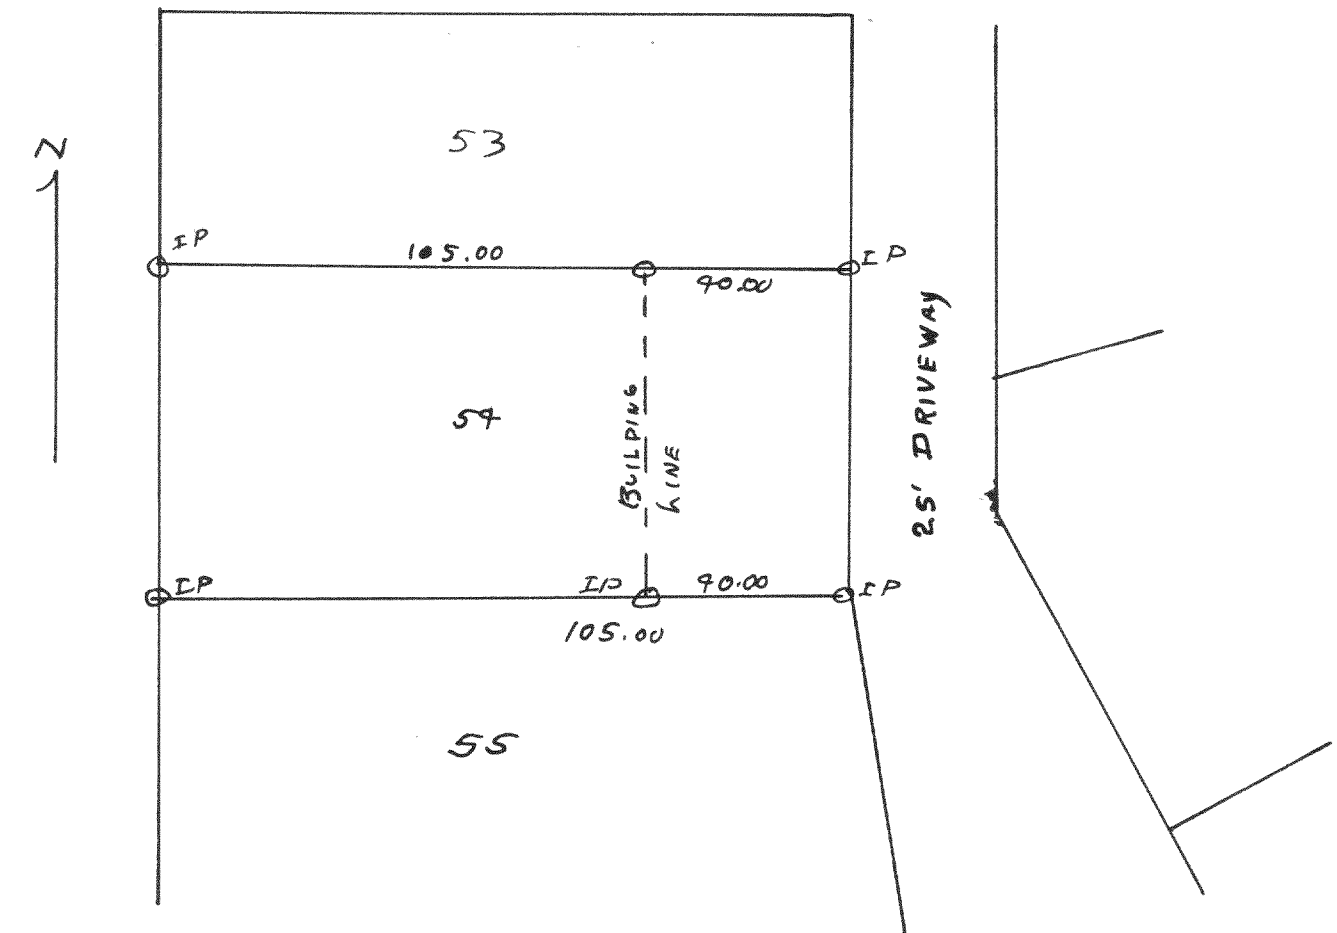

#2180

Plot of survey of lot 144 Cedar Point Park 2nd Addition located in the Village of Williams Bay, Walworth County, Aug 15, 1999
 Lloyd Jensen
 County Surveyor

#2181

Plot of survey of lot 57 of Cedar Point Park Original Subdivision located in the Village of Williams Bay, Walworth County, April 1, 1999
 Lloyd Jensen
 County Surveyor

#2182

Plot of survey of lot 11 Cedar Point Park Original located in Williams Bay, Walworth County, April 29, 1999
 Lloyd Jensen
 County Surveyor

#2183

Plot of survey of lots 38 & 39 of Summer Haven Subdivision located in the Village of Williams Bay, Walworth County, Wisconsin, 1949
 Lloyd Jensen
 County Surveyor