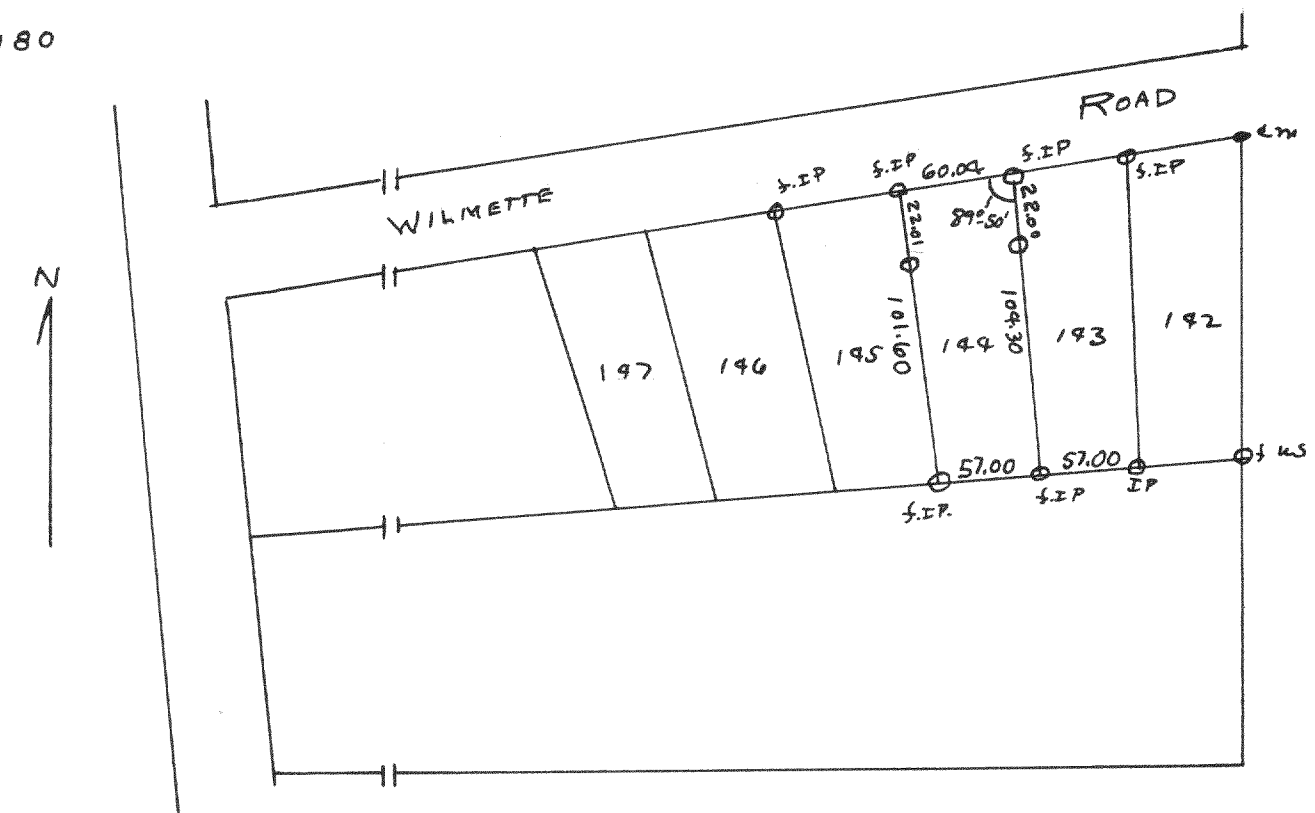

#2180

Plot of survey of lot 144 Cedar Point Park 2nd Addition located in the Village of Williams Bay, Walworth County, Aug 15, 1999
 Lloyd Jensen
 County Surveyor

#2181

Plot of survey of lot 57 of Cedar Point Park Original Subdivision located in the Village of Williams Bay, Walworth County, April 1, 1999
 Lloyd Jensen
 County Surveyor

#2182

Plot of survey of lot 11 Cedar Point Park Original located in Williams Bay, Walworth County, April 29, 1999
 Lloyd Jensen
 County Surveyor

#2183

Plot of survey of lots 38 & 39 of Summer Haven Subdivision located in the Village of Williams Bay, Walworth County, Wisconsin, 1949
 Lloyd Jensen
 County Surveyor