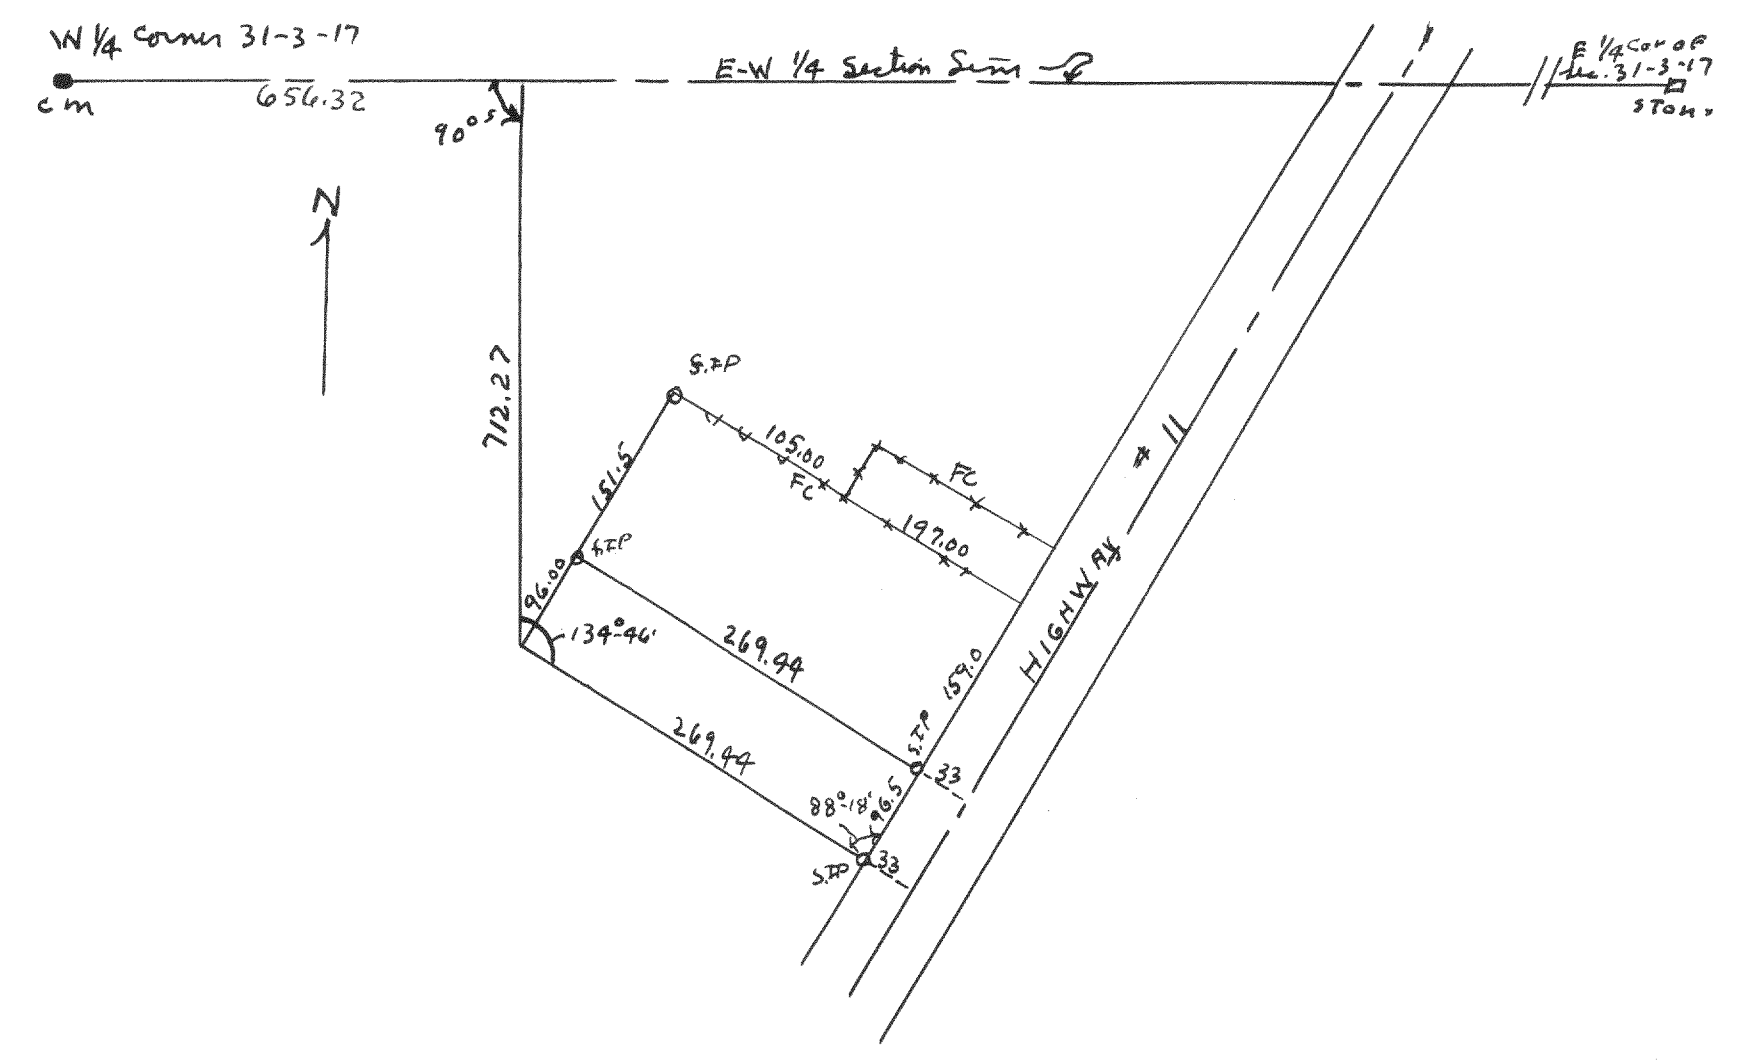

#1725

Plat of survey of lots 10, 11, 14, 15, 22-28 of Block 6 Indian Hills in Fontana, Malwaith County, Wisconsin
 Dec. 1947

Lloyd S. Jensen
 County Surveyor
[Signature]

1726

Plat of survey of parcel of land owned by F. Stearns and located in the city of Elkhorn, Malwaith County Wisconsin

Dec 10, 1947

Lloyd S. Jensen
 County Surveyor
[Signature]